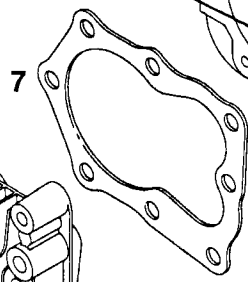

# REPAIR PARTS

### GEAR CASE ASSEMBLY PART NUMBER 702511

KEY NO.	PART NO.	DESCRIPTION
1	17490416	Tapping Screw 1/4-20 x 1-1/4
2	137055X004	Engagement Bracket
3	137053	Shifter
4	57072	Seal
6	48373	Gear Case Halves Kit (Includes Key Nos. 4, 5, and 7)
7	77881	Bearing
8	137051	Worm Shaft
9	137074	Drive Shaft
10	57079	Hardened Washer

KEY NO.	PART NO.	DESCRIPTION
11	131484	Clutch Yoke
12	700343	Bushing
13	86447	Plug
14	137050	Helical Gear
15	750436X	Clutch Jaw
16	750369	Grease
17	12000003	E-Ring
18	850848	Hi-Pro Key
19	81585X004	Spring Bracket

**NOTE:** All component dimensions given in U.S. inches.  
1 inch = 25.4 mm

**BRIGGS & STRATTON  
4-CYCLE ENGINE**

**MODEL NO. 12H802  
TYPE NO.3122-E1**

**1019 LABEL KIT**

★ REQUIRES SPECIAL TOOLS  
TO INSTALL. SEE REPAIR  
INSTRUCTION MANUAL.