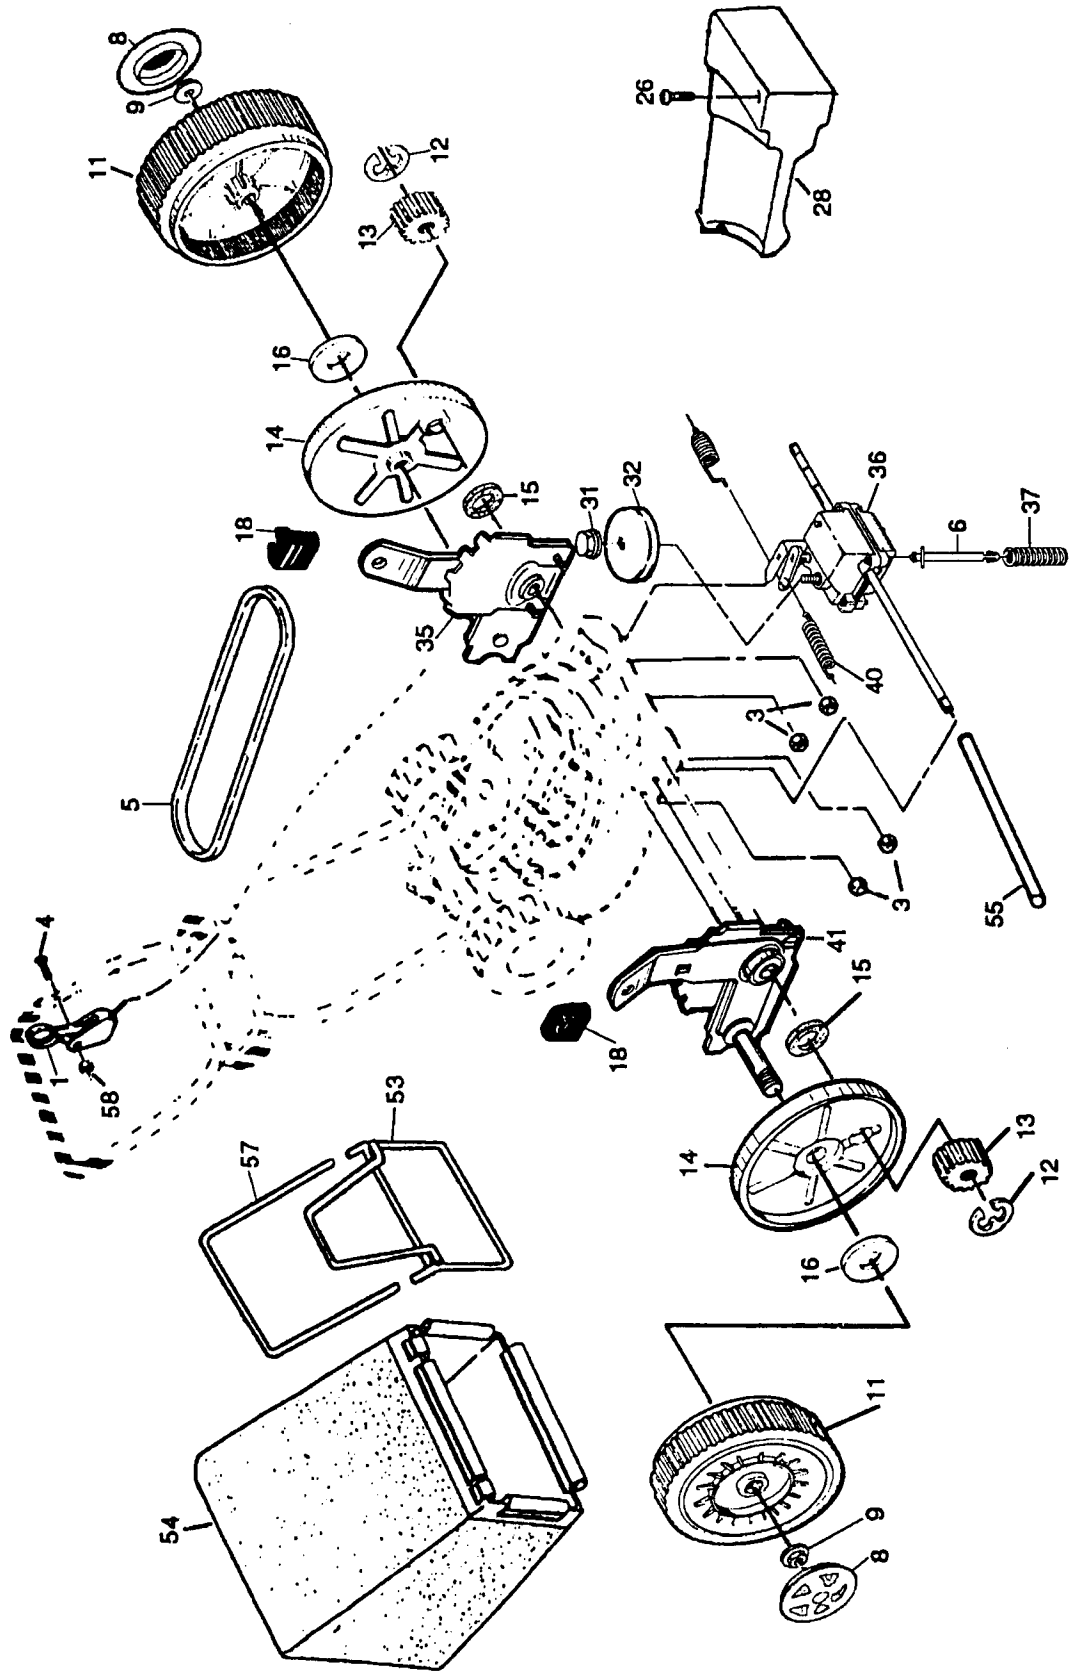

REPAIR PARTS

ROTARY LAWN MOWER MODEL NUMBER 917.377731

REPAIR PARTS

ROTARY LAWN MOWER MODEL NUMBER 917.377731

KEY NO.	PART NO.	DESCRIPTION	KEY NO.	PART NO.	DESCRIPTION
1	145755	Control Cable Assembly	28	154990	Drive Cover
3	63601	Locknut #10-24	31	132010	Hex Flange Nut
4	158755	Pan Head Machine Screw 1/4 x 2.12	32	137052	Drive Pulley
5	146527	V-Belt	35	151521	Wheel Adjuster Assembly (Left)
6	150495	Spring Retainer	36	702511	Gear Case Assembly
8	77400	Hubcap	37	137090	Spring
9	145212	Flanged Nut	40	75192	Spring
11	151156	Wheel & Tire Assembly	41	151520	Wheel Adjuster Assembly (Right)
12	12000058	E-Ring	53	144747	Frame Throat
13	137054	Pinion	54	168957	Grassbag
14	88080	Dust Cover	55	86012	Driveshaft Cover
15	88118	Felt Washer	57	144748	Frame Tube
16	67725	Washer 1/2 x 1-1/2 x .134	58	751152	Nut.Hex. Flange.Lock 1/4-20
18	701037	Selector Knob	59	161057	Warning Decal (Not shown)
26	143603	Pan Head Tapping Screw #10-24 x 2-3/4