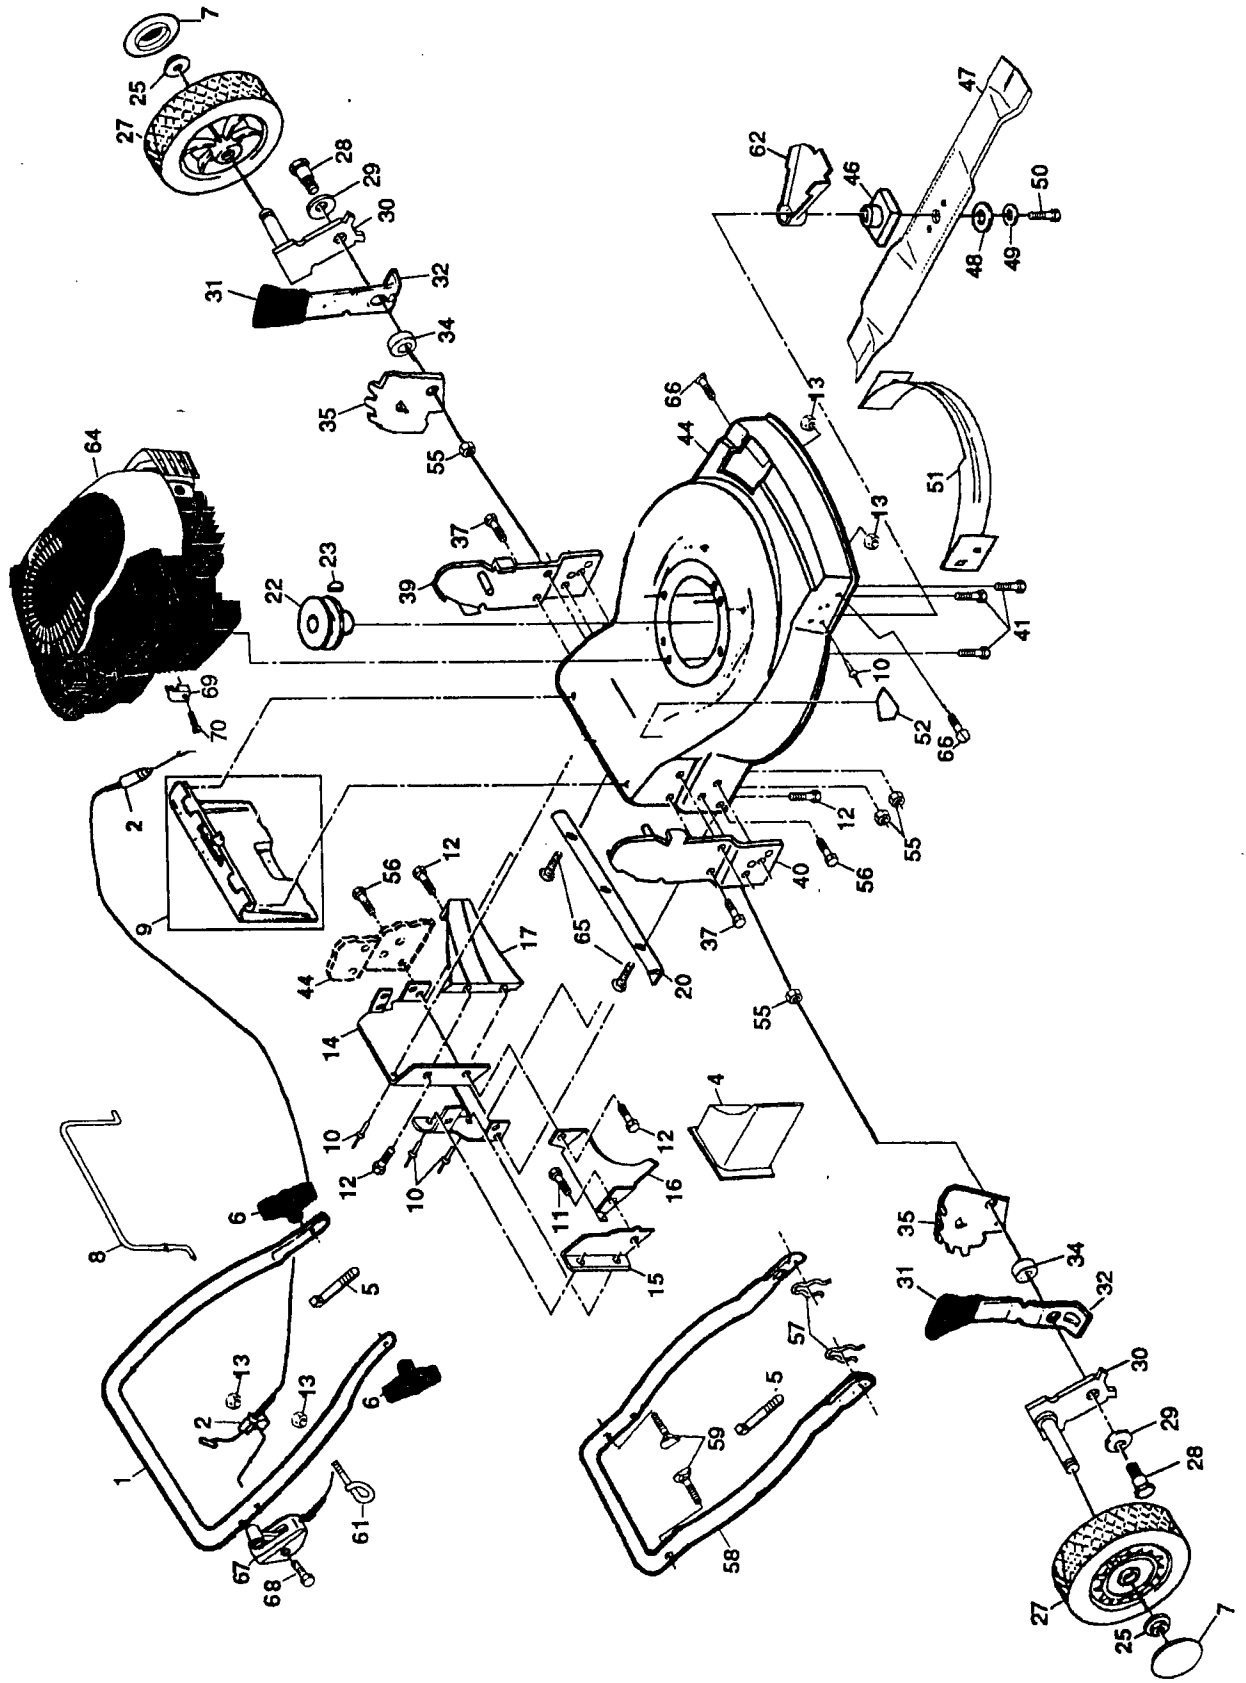

REPAIR PARTS

ROTARY LAWN MOWER MODEL NUMBER 917.377731

REPAIR PARTS

ROTARY LAWN MOWER MODEL NUMBER 917.377731

KEY NO.	PART NO	DESCRIPTION	KEY NO.	PART NO	DESCRIPTION
1	165451X479	Upper Handle	37	150078	Thread Cutting Screw w/Sems 5/16-18 x 3/4
2	130861	Engine Zone Control Cable	39	151512X479	Handle Bracket Assembly (Left)
4	150425	Mulcher Plug	40	151511X479	Handle Bracket Assembly (Right)
5	66426	Wire Tie	41	150406	Hex Head Thread Rolling Screw 3/8-16 x 1-1/8
6	136376	Handle Knob	44	165234	Lawn Mower Housing (Incl. Key #14, 15, 51 & 52)
7	77400	Hubcap	46	851514	Blade Adapter
8	145793	Control Bar	47	141114	Blade 22"
9	151023	Rear Door Kit	48	851074	Hardened Washer
10	128415	Pop Rivet	49	850263	Helical Washer 3/8-24 x 1-3/8 Gr. 8
11	150050	Self Tapping Screw #10-24 x 5/8	50	851084	Hex Head Machine Screw 3/8-24 x 1-3/8 Gr. 8
12	STD512505	Hex Tapping Screw w/Sems 1/4-20 x 1/2	51	165562	Front Baffle Kit
13	63601	Locknut	52	145494	Danger Decal
14	156377X479	Back Plate5	55	751592	Locknut 3/8-16
15	700365X479	Side Baffle	56	88652	Hinge Screw 1/4-20 x 1-1/4
16	133190X479	Discharge Baffle	57	51793	Hairpin Cotter
17	140661X479	Rear Baffle	58	157081X479	Lower Handle
20	146143X479	Footguard	59	131959	Handle Bolt
22	84596	Engine Pulley	61	132001	Rope Guide
23	87677	Hi-Pro Key #505	62	134612	Debris Shield
25	83923	Hex Flange Nut	64	- - - - -	Engine (See Breakdown)
27	151158	Wheel			Briggs 12H802-3122-E1
28	142748	Shoulder Bolt 3/8-16 x 1			Screw. Self Tapping 1/4-20.38
29	62335	Spring Washer	65	146694	Screw
30	145935X004	Axle Arm Assembly	66	74100412	Screw
31	701037	Selector Knob	67	700417	Throttle Control
32	700331X004	Selector Spring	68	144929	Screw
34	146630	Spacer	69	111190X	Clamp
35	700325X007	Wheel Adjusting Bracket	70	83816	Screw
			- -	168963	Owner's Manual (English/French)