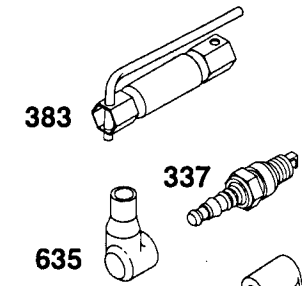

### GEAR CASE ASSEMBLY PART NUMBER 702511

KEY NO.	PART NO.	DESCRIPTION
1	17490416	Tapping Screw 1/4-20 x 1-1/4
2	137055X004	Engagement Bracket
3	137053	Shifter
4	57072	Seal
6	48373	Gear Case Halves Kit (Includes Key Nos. 4, 5, and 7)
7	77881	Bearing
8	137051	Worm Shaft
9	137074	Drive Shaft
10	57079	Hardened Washer

KEY NO.	PART NO.	DESCRIPTION
11	131484	Clutch Yoke
12	700343	Bushing
13	86447	Plug
14	137050	Helical Gear
15	750436X	Clutch Jaw
16	750369	Grease
17	12000003	E-Ring
18	850848	Hi-Pro Key
19	81585X004	Spring Bracket

**NOTE:** All component dimensions given in U.S. inches.  
1 inch = 25.4 mm

**BRIGGS & STRATTON  
4-CYCLE ENGINE**

**MODEL NO. 12H802  
TYPE NO.3122-E1**

**1019 LABEL KIT**

★ REQUIRES SPECIAL TOOLS  
TO INSTALL. SEE REPAIR  
INSTRUCTION MANUAL.