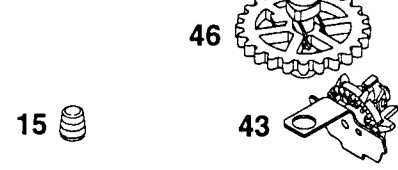

**BRIGGS & STRATTON
4-CYCLE ENGINE**

**MODEL NO. 12H802
TYPE NO.3122-E1**

1019 LABEL KIT

★ REQUIRES SPECIAL TOOLS
TO INSTALL. SEE REPAIR
INSTRUCTION MANUAL.

1058 OWNER'S MANUAL