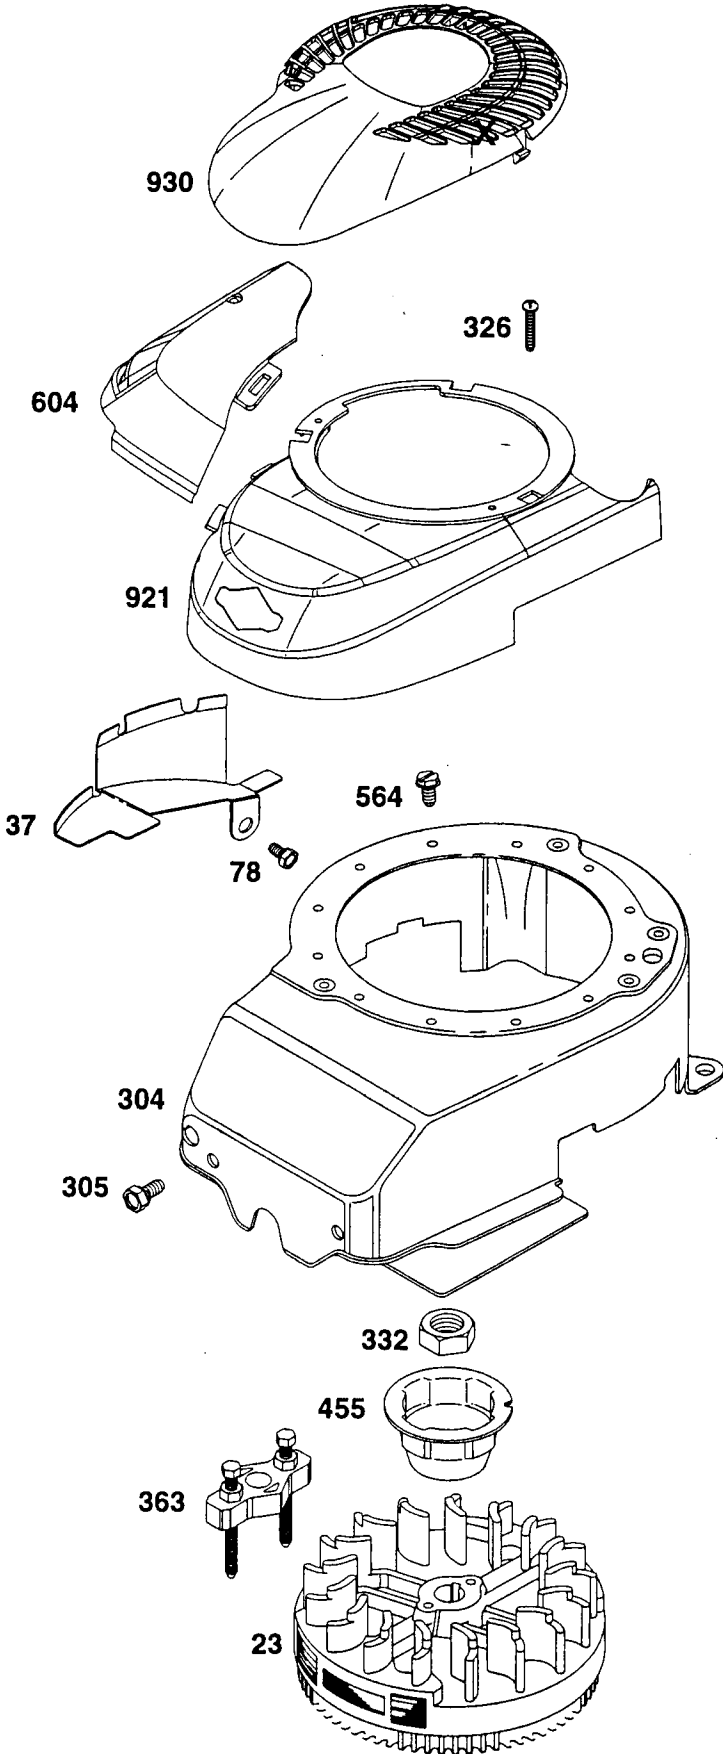

**1058 OWNER'S MANUAL**

**1036 LABEL KIT-EMISSION**

**BRIGGS & STRATTON  
4-CYCLE ENGINE**

**MODEL NO. 12H802  
TYPE NO.3122-E1**

KEY NO.	PART NO.	DESCRIPTION
1	493260	Cylinder Assembly
2	293708	Bushing/Seal Kit
3	299819	★ Oil Seal
4	493279	Engine Sump
5	214368	Cylinder Head
7	272916	★+ Cylinder Head Gasket
8	495786	Breather Assembly
9	272481	★+ Breather Gasket
10	691125	Screw (Breather Assembly)
11	691781	Breather Tube
12	272198	★ Crankcase Gasket
13	94547	Screw (Cylinder Head)
15	94880	Oil Drain Plug
16	498565	Crankshaft
20	399781	★ Oil Seal
22	94220	Screw (Engine Sump)
	94612	Screw (Used in Hole Nearest Breather)
23	492177	Flywheel
24	222698	Flywheel Key
25	499429	Piston Assembly (Standard)
	499430	Piston Assembly (.010" O.S.)
	499431	Piston Assembly (.020" O.S.)
	499432	Piston Assembly (.030" O.S.)
26	499425	Ring Set (Standard)
	499426	Ring Set (.010" O.S.)
	499427	Ring Set (.020" O.S.)
	499428	Ring Set (.030" O.S.)
27	263190	Piston Pin Lock
28	499423	Piston Pin
29	499424	Connecting Rod
32	94699	Screw (Connecting Rod)
33	262651	Exhaust Valve
34	262652	Intake Valve
35	262224	Valve Spring
37	691191	Rotating Screen
40	93312	Valve Retainer
43	493737	Governor/Oil Slinger
45	262204	Valve Tappet
46	498275	Camshaft
48	498826	Short Block
51	272199	★ Intake Gasket
53	94525	Screw (Carburetor)
54	94526	Screw (Intake Manifold)
55	497440	Rewind Starter Housing
56	498144	Starter Pulley
58	280399	Starter Rope (Cut to Required Length)
60	281434	Starter Rope Grip
65	94686	Screw (Rewind Starter Housing)
78	691108	Screw (Rotating Screen)
81	223664	Screw (Muffler Lock)
95	94098	Screw (Throttle Valve)
104	231371	● Float Hinge Pin
110	— — —	● ◆ Washer (Sold in Kit Only)
117	494870	Main Jet
121	498260	Carburetor Kit
125	498170	Carburetor
127	— — —	● Welch Plug (Sold in Kit Only)
130	224908	Throttle Valve