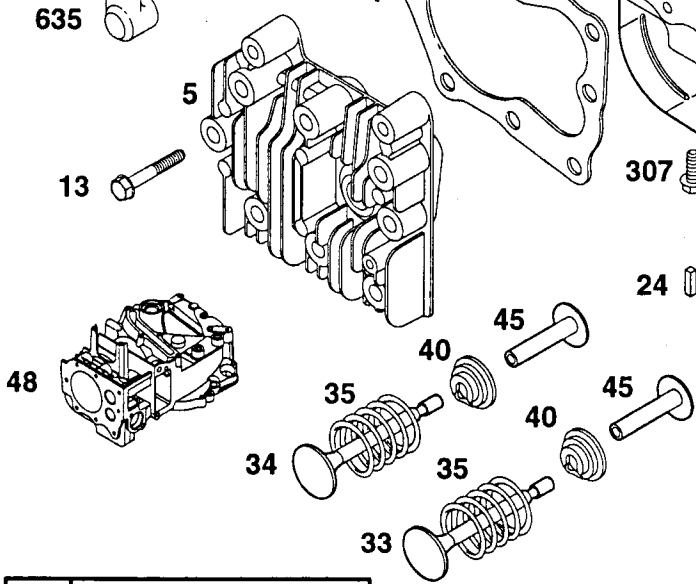

**BRIGGS & STRATTON
4-CYCLE ENGINE**

**MODEL NO. 12H802
TYPE NO.3122-E1**

1019 LABEL KIT

★ REQUIRES SPECIAL TOOLS
TO INSTALL. SEE REPAIR
INSTRUCTION MANUAL.

1058 OWNER'S MANUAL