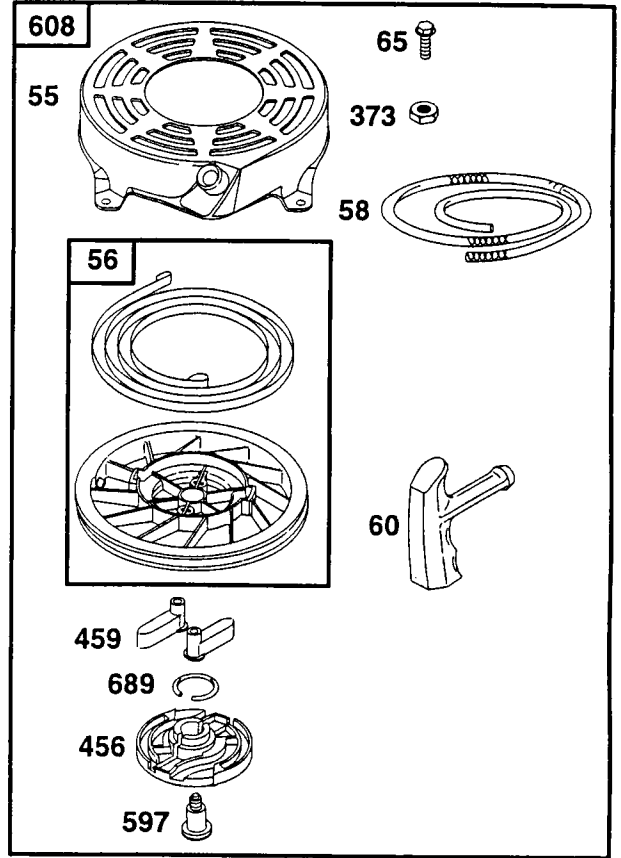

1036 LABEL KIT-EMISSION