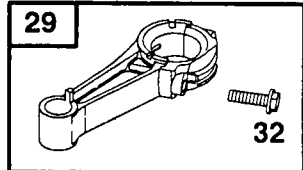

### GEAR CASE ASSEMBLY PART NUMBER 702511

KEY NO.	PART NO.	DESCRIPTION
1	17490416	Tapping Screw 1/4-20 x 1-1/4
2	137055X004	Engagement Bracket
3	137053	Shifter
4	57072	Seal
6	48373	Gear Case Halves Kit (Includes Key Nos. 4, 5, and 7)
7	77881	Bearing
8	137051	Worm Shaft
9	137074	Drive Shaft
10	57079	Hardened Washer

**NOTE:** All component dimensions given in U.S. inches.  
1 inch = 25.4 mm

**BRIGGS & STRATTON  
4-CYCLE ENGINE**

**MODEL NO. 12H802  
TYPE NO.3122-E1**

**1019 LABEL KIT**

★ REQUIRES SPECIAL TOOLS  
TO INSTALL. SEE REPAIR  
INSTRUCTION MANUAL.