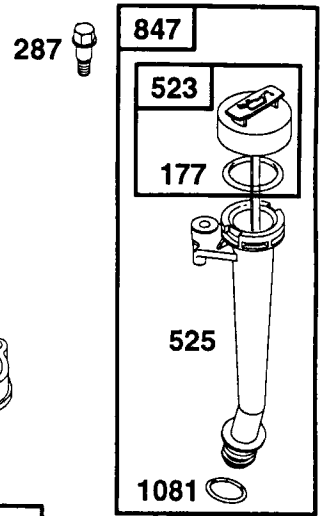

### GEAR CASE ASSEMBLY PART NUMBER 702511

KEY NO.	PART NO.	DESCRIPTION
1	17490416	Tapping Screw 1/4-20 x 1-1/4
2	137055X004	Engagement Bracket
3	137053	Shifter
4	57072	Seal
6	48373	Gear Case Halves Kit (Includes Key Nos. 4, 5, and 7)
7	77881	Bearing
8	137051	Worm Shaft
9	137074	Drive Shaft
10	57079	Hardened Washer

KEY NO.	PART NO.	DESCRIPTION
11	131484	Clutch Yoke
12	700343	Bushing
13	86447	Plug
14	137050	Helical Gear
15	750436X	Clutch Jaw
16	750369	Grease
17	12000003	E-Ring
18	850848	Hi-Pro Key
19	81585X004	Spring Bracket

**NOTE:** All component dimensions given in U.S. inches.  
1 inch = 25.4 mm

**BRIGGS & STRATTON  
4-CYCLE ENGINE**

**MODEL NO. 12H802  
TYPE NO.3122-E1**

**1019 LABEL KIT**

★ REQUIRES SPECIAL TOOLS  
TO INSTALL. SEE REPAIR  
INSTRUCTION MANUAL.