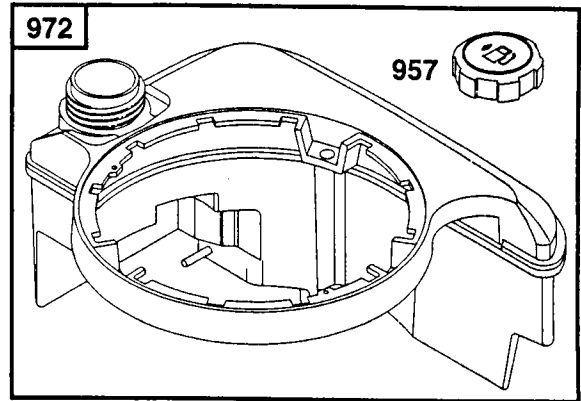

1036 LABEL KIT-EMISSION