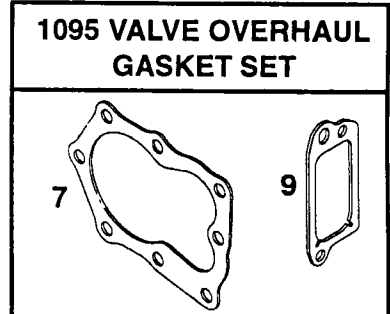

### GEAR CASE ASSEMBLY PART NUMBER 702511

KEY NO.	PART NO.	DESCRIPTION
1	17490416	Tapping Screw 1/4-20 x 1-1/4
2	137055X004	Engagement Bracket
3	137053	Shifter
4	57072	Seal
6	48373	Gear Case Halves Kit (Includes Key Nos. 4, 5, and 7)
7	77881	Bearing
8	137051	Worm Shaft
9	137074	Drive Shaft
10	57079	Hardened Washer

KEY NO.	PART NO.	DESCRIPTION
11	131484	Clutch Yoke
12	700343	Bushing
13	86447	Plug
14	137050	Helical Gear
15	750436X	Clutch Jaw
16	750369	Grease
17	12000003	E-Ring
18	850848	Hi-Pro Key
19	81585X004	Spring Bracket

**NOTE:** All component dimensions given in U.S. inches.  
1 inch = 25.4 mm

**BRIGGS & STRATTON  
4-CYCLE ENGINE**

**MODEL NO. 12H802  
TYPE NO.3122-E1**

**1019 LABEL KIT**

★ REQUIRES SPECIAL TOOLS  
TO INSTALL. SEE REPAIR  
INSTRUCTION MANUAL.