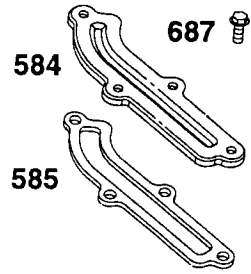

## ROTARY LAWN MOWER MODEL NUMBER 917.377731

KEY NO.	PART NO.	DESCRIPTION	KEY NO.	PART NO.	DESCRIPTION
1	145755	Control Cable Assembly	28	154990	Drive Cover
3	63601	Locknut #10-24	31	132010	Hex Flange Nut
4	158755	Pan Head Machine Screw 1/4 x 2.12	32	137052	Drive Pulley
5	146527	V-Belt	35	151521	Wheel Adjuster Assembly (Left)
6	150495	Spring Retainer	36	702511	Gear Case Assembly
8	77400	Hubcap	37	137090	Spring
9	145212	Flanged Nut	40	75192	Spring
11	151156	Wheel & Tire Assembly	41	151520	Wheel Adjuster Assembly (Right)
12	12000058	E-Ring	53	144747	Frame Throat
13	137054	Pinion	54	168957	Grassbag
14	88080	Dust Cover	55	86012	Driveshaft Cover
15	88118	Felt Washer	57	144748	Frame Tube
16	67725	Washer 1/2 x 1-1/2 x .134	58	751152	Nut.Hex. Flange.Lock 1/4-20
18	701037	Selector Knob	59	161057	Warning Decal (Not shown)
26	143603	Pan Head Tapping Screw #10-24 x 2-3/4			

### GEAR CASE ASSEMBLY PART NUMBER 702511

KEY NO.	PART NO.	DESCRIPTION
1	17490416	Tapping Screw 1/4-20 x 1-1/4
2	137055X004	Engagement Bracket
3	137053	Shifter
4	57072	Seal
6	48373	Gear Case Halves Kit (Includes Key Nos. 4, 5, and 7)
7	77881	Bearing
8	137051	Worm Shaft
9	137074	Drive Shaft
10	57079	Hardened Washer

KEY NO.	PART NO.	DESCRIPTION
11	131484	Clutch Yoke
12	700343	Bushing
13	86447	Plug
14	137050	Helical Gear
15	750436X	Clutch Jaw
16	750369	Grease
17	12000003	E-Ring
18	850848	Hi-Pro Key
19	81585X004	Spring Bracket

**NOTE:** All component dimensions given in U.S. inches.  
1 inch = 25.4 mm

**BRIGGS & STRATTON  
4-CYCLE ENGINE**

**MODEL NO. 12H802  
TYPE NO.3122-E1**

**1019 LABEL KIT**

★ REQUIRES SPECIAL TOOLS  
TO INSTALL. SEE REPAIR  
INSTRUCTION MANUAL.