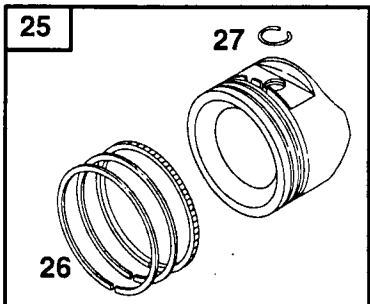

### GEAR CASE ASSEMBLY PART NUMBER 702511

KEY NO.	PART NO.	DESCRIPTION
1	17490416	Tapping Screw 1/4-20 x 1-1/4
2	137055X004	Engagement Bracket
3	137053	Shifter
4	57072	Seal
6	48373	Gear Case Halves Kit (Includes Key Nos. 4, 5, and 7)
7	77881	Bearing
8	137051	Worm Shaft
9	137074	Drive Shaft
10	57079	Hardened Washer

KEY NO.	PART NO.	DESCRIPTION
11	131484	Clutch Yoke
12	700343	Bushing
13	86447	Plug
14	137050	Helical Gear
15	750436X	Clutch Jaw
16	750369	Grease
17	12000003	E-Ring
18	850848	Hi-Pro Key
19	81585X004	Spring Bracket

**NOTE:** All component dimensions given in U.S. inches.  
1 inch = 25.4 mm

**BRIGGS & STRATTON  
4-CYCLE ENGINE**

**MODEL NO. 12H802  
TYPE NO.3122-E1**

**1019 LABEL KIT**

★ REQUIRES SPECIAL TOOLS  
TO INSTALL. SEE REPAIR  
INSTRUCTION MANUAL.