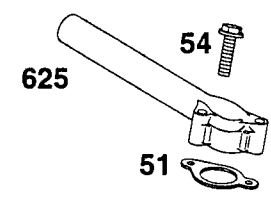

### GEAR CASE ASSEMBLY PART NUMBER 702511

KEY NO.	PART NO.	DESCRIPTION
1	17490416	Tapping Screw 1/4-20 x 1-1/4
2	137055X004	Engagement Bracket
3	137053	Shifter
4	57072	Seal
6	48373	Gear Case Halves Kit (Includes Key Nos. 4, 5, and 7)
7	77881	Bearing
8	137051	Worm Shaft
9	137074	Drive Shaft
10	57079	Hardened Washer

KEY NO.	PART NO.	DESCRIPTION
11	131484	Clutch Yoke
12	700343	Bushing
13	86447	Plug
14	137050	Helical Gear
15	750436X	Clutch Jaw
16	750369	Grease
17	12000003	E-Ring
18	850848	Hi-Pro Key
19	81585X004	Spring Bracket

**NOTE:** All component dimensions given in U.S. inches.  
1 inch = 25.4 mm

**BRIGGS & STRATTON  
4-CYCLE ENGINE**

**MODEL NO. 12H802  
TYPE NO.3122-E1**

**1019 LABEL KIT**

★ REQUIRES SPECIAL TOOLS  
TO INSTALL. SEE REPAIR  
INSTRUCTION MANUAL.