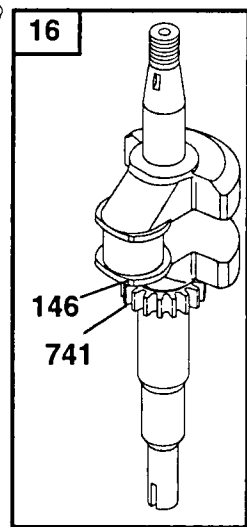

**BRIGGS & STRATTON
4-CYCLE ENGINE**

**MODEL NO. 12H802
TYPE NO.3122-E1**

1019 LABEL KIT

★ REQUIRES SPECIAL TOOLS
TO INSTALL. SEE REPAIR
INSTRUCTION MANUAL.

1058 OWNER'S MANUAL