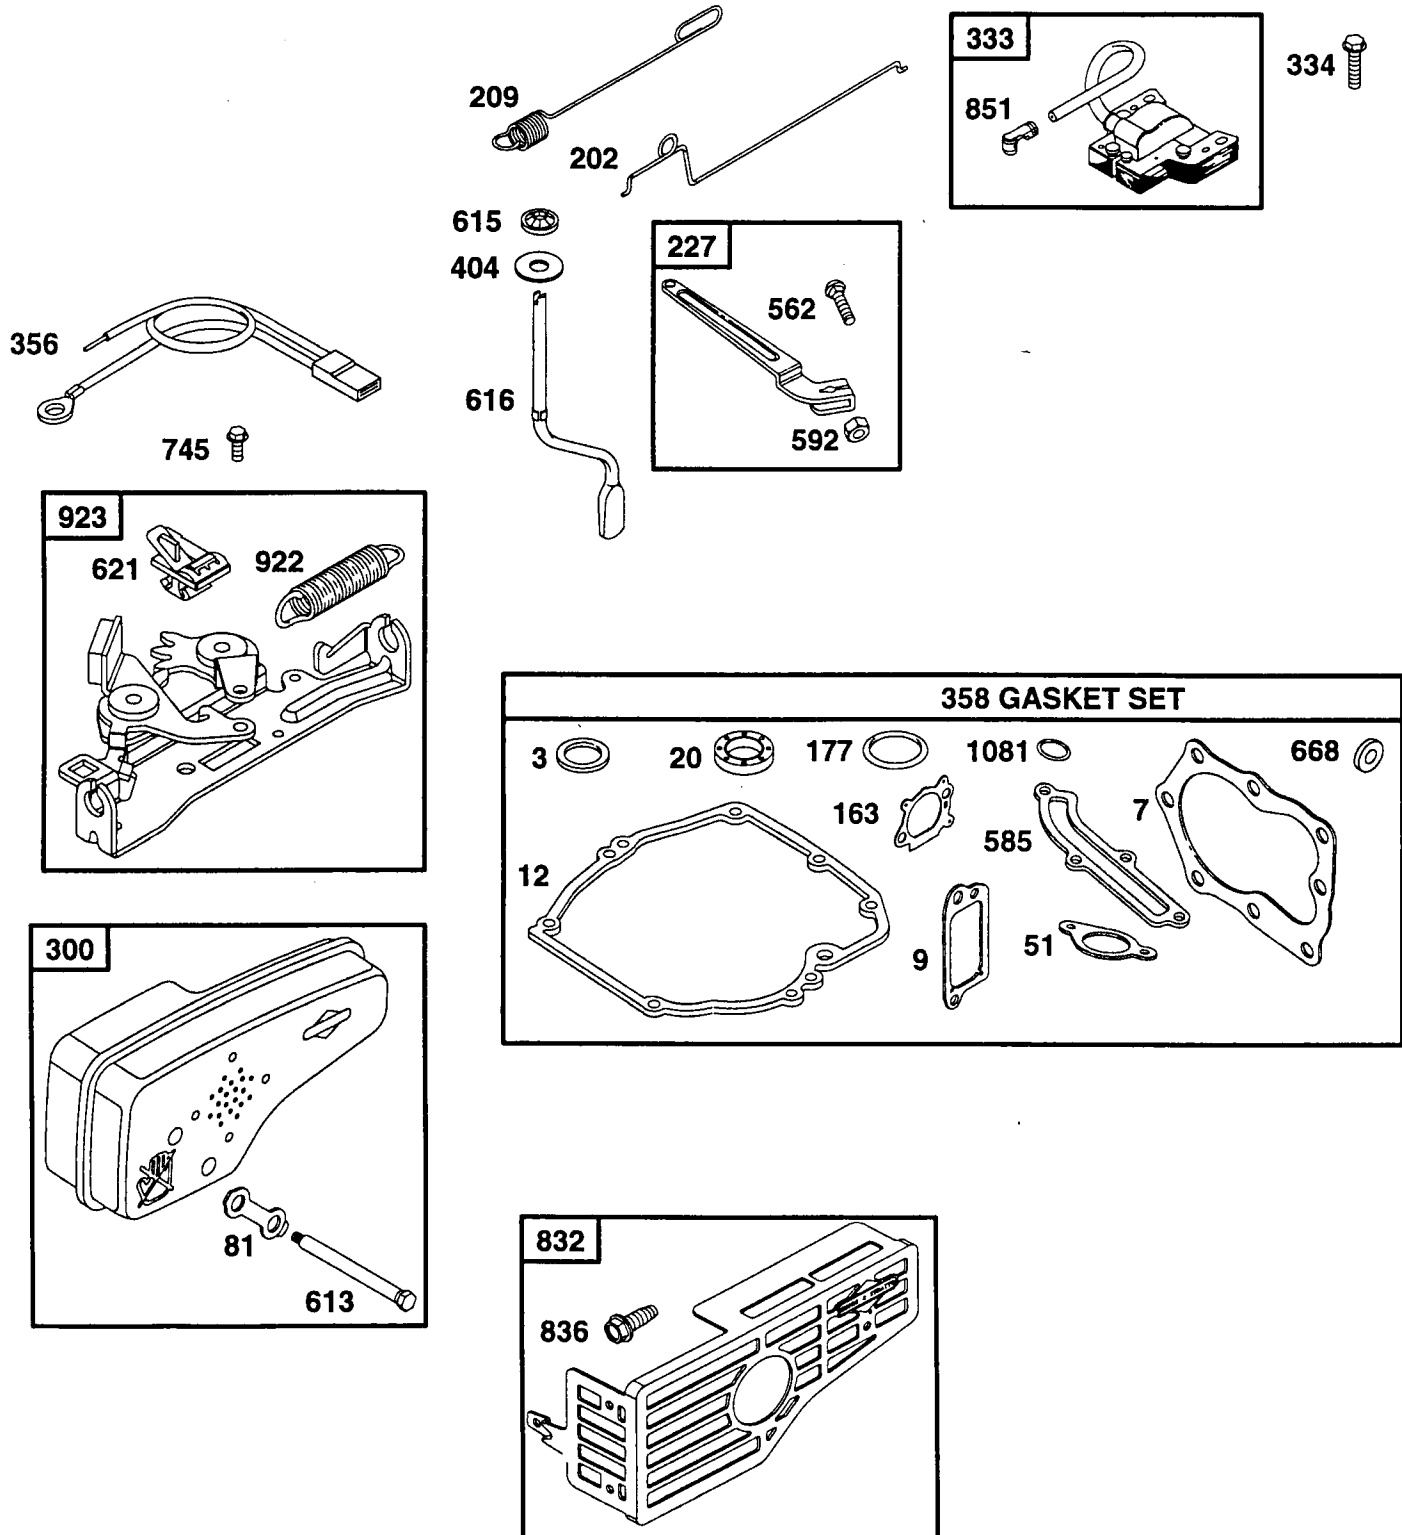

**1058 OWNER'S MANUAL**

**1036 LABEL KIT-EMISSION**

**BRIGGS & STRATTON  
4-CYCLE ENGINE**

**MODEL NO. 12H802  
TYPE NO.3122-E1**

KEY NO.	PART NO.	DESCRIPTION
1	493260	Cylinder Assembly
2	293708	Bushing/Seal Kit
3	299819	★ Oil Seal
4	493279	Engine Sump
5	214368	Cylinder Head
7	272916	★+ Cylinder Head Gasket
8	495786	Breather Assembly
9	272481	★+ Breather Gasket
10	691125	Screw (Breather Assembly)
11	691781	Breather Tube
12	272198	★ Crankcase Gasket
13	94547	Screw (Cylinder Head)
15	94880	Oil Drain Plug
16	498565	Crankshaft
20	399781	★ Oil Seal
22	94220	Screw (Engine Sump)
	94612	Screw (Used in Hole Nearest Breather)
23	492177	Flywheel
24	222698	Flywheel Key
25	499429	Piston Assembly (Standard)
	499430	Piston Assembly (.010" O.S.)
	499431	Piston Assembly (.020" O.S.)
	499432	Piston Assembly (.030" O.S.)
26	499425	Ring Set (Standard)
	499426	Ring Set (.010" O.S.)
	499427	Ring Set (.020" O.S.)
	499428	Ring Set (.030" O.S.)
27	263190	Piston Pin Lock
28	499423	Piston Pin
29	499424	Connecting Rod
32	94699	Screw (Connecting Rod)
33	262651	Exhaust Valve
34	262652	Intake Valve
35	262224	Valve Spring
37	691191	Rotating Screen
40	93312	Valve Retainer
43	493737	Governor/Oil Slinger
45	262204	Valve Tappet
46	498275	Camshaft
48	498826	Short Block
51	272199	★ Intake Gasket
53	94525	Screw (Carburetor)
54	94526	Screw (Intake Manifold)
55	497440	Rewind Starter Housing
56	498144	Starter Pulley
58	280399	Starter Rope (Cut to Required Length)
60	281434	Starter Rope Grip
65	94686	Screw (Rewind Starter Housing)
78	691108	Screw (Rotating Screen)
81	223664	Screw (Muffler Lock)
95	94098	Screw (Throttle Valve)
104	231371	● Float Hinge Pin
110	— — —	● ◆ Washer (Sold in Kit Only)
117	494870	Main Jet
121	498260	Carburetor Kit
125	498170	Carburetor
127	— — —	● Welch Plug (Sold in Kit Only)
130	224908	Throttle Valve