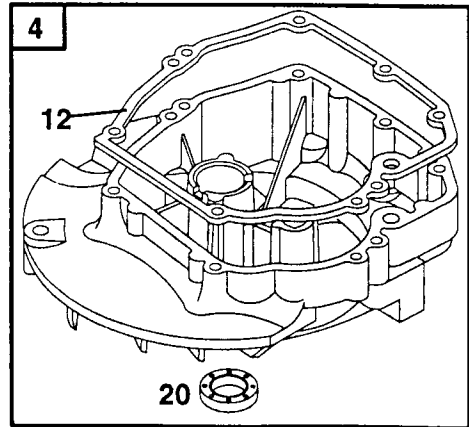

### GEAR CASE ASSEMBLY PART NUMBER 702511

KEY NO.	PART NO.	DESCRIPTION
1	17490416	Tapping Screw 1/4-20 x 1-1/4
2	137055X004	Engagement Bracket
3	137053	Shifter
4	57072	Seal
6	48373	Gear Case Halves Kit (Includes Key Nos. 4, 5, and 7)
7	77881	Bearing
8	137051	Worm Shaft
9	137074	Drive Shaft
10	57079	Hardened Washer

KEY NO.	PART NO.	DESCRIPTION
11	131484	Clutch Yoke
12	700343	Bushing
13	86447	Plug
14	137050	Helical Gear
15	750436X	Clutch Jaw
16	750369	Grease
17	12000003	E-Ring
18	850848	Hi-Pro Key
19	81585X004	Spring Bracket

**NOTE:** All component dimensions given in U.S. inches.  
1 inch = 25.4 mm

**BRIGGS & STRATTON  
4-CYCLE ENGINE**

**MODEL NO. 12H802  
TYPE NO.3122-E1**

**1019 LABEL KIT**

★ REQUIRES SPECIAL TOOLS  
TO INSTALL. SEE REPAIR  
INSTRUCTION MANUAL.