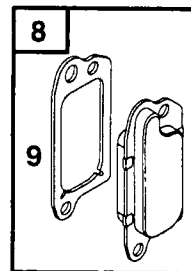

### GEAR CASE ASSEMBLY PART NUMBER 702511

KEY NO.	PART NO.	DESCRIPTION
1	17490416	Tapping Screw 1/4-20 x 1-1/4
2	137055X004	Engagement Bracket
3	137053	Shifter
4	57072	Seal
6	48373	Gear Case Halves Kit (Includes Key Nos. 4, 5, and 7)
7	77881	Bearing
8	137051	Worm Shaft
9	137074	Drive Shaft
10	57079	Hardened Washer

KEY NO.	PART NO.	DESCRIPTION
11	131484	Clutch Yoke
12	700343	Bushing
13	86447	Plug
14	137050	Helical Gear
15	750436X	Clutch Jaw
16	750369	Grease
17	12000003	E-Ring
18	850848	Hi-Pro Key
19	81585X004	Spring Bracket

**NOTE:** All component dimensions given in U.S. inches.  
1 inch = 25.4 mm

**BRIGGS & STRATTON  
4-CYCLE ENGINE**

**MODEL NO. 12H802  
TYPE NO.3122-E1**

**1019 LABEL KIT**

★ REQUIRES SPECIAL TOOLS  
TO INSTALL. SEE REPAIR  
INSTRUCTION MANUAL.