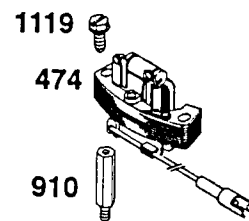

**BRIGGS & STRATTON
4-CYCLE ENGINE**

**MODEL NO. 12H807
TYPE NO.2642-E1**

KEY NO.	PART NO.	DESCRIPTION	KEY NO.	PART NO.	DESCRIPTION
1	493260	Cylinder Assembly	125	498170	Carburetor
2	399269	Bushing/Seal Kit	127	— — —	● Welch Plug (Sold in Kit Only)
3	299819	★ Oil Seal	130	691203	Throttle Valve
4	493279	Engine Sump	133	398187	Carburetor Float
5	691160	Cylinder Head	134	398188	I Needle/Seat Valve
7	272916	★+ Cylinder Head Gasket	137	— — —	● ◆ Float Bowl Gasket (Sold in Kit Only)
8	495786	Breather Assembly	144	498144	Pulley/Spring Assembly
9	272481	★+ Breather Gasket	146	94388	Timing Key
10	691125	Screw (Breather Assembly)	159	224815	A/C Primer Bracket
11	691781	Breather Tube	163	272653	★ ● ◆ Air Cleaner Gasket
12	272198	★ Crankcase Gasket	177	691031	★ O-Ring Seal (Dipstick)
13	94547	Screw (Cylinder Head)	187	691371	Fuel Line (Molded)
15	94880	Oil Drain Plug	190	94511	Screw (Fuel Tank)
16	691451	Crankshaft	202	262579	Mechanical Governor Link
20	399781	★ Oil Seal	209	263044	Governor Spring
22	94220	Screw (Engine Sump)	217	262749	Choke Return Spring
22	94612	Screw (One Used in Hole Nearest Breather)	222	497203	Control Bracket
23	492175	Flywheel	227	690783	Governor Control Lever
24	222698	Flywheel Key	287	94511	Screw (Oil Fill Tube)
25	499429	Piston Assembly (Standard)	300	497838	Exhaust Muffler
	499430	Piston Assy. (.010" O.S.)	304	493293	Blower Housing-
	499431	Piston Assy. (.020" O.S.)	305	691108	Screw (Blower Housing)
	499432	Piston Assy. (.030" O.S.)	306	690450	Cylinder Shield
26	499425	Ring Set (Standard)	307	94515	Screw (Cylinder Shield)
	499426	Ring Set (.010" O.S.)	309	691376	Starter Motor
	499427	Ring Set (.020" O.S.)	310	692327	Screw
	499428	Ring Set (.030" O.S.)	326	94696	Screw (Rewind Guard)
27	263190	Piston Pin Lock	332	690662	Nut (Flywheel)
28	499423	Piston Pin	333	802574	Magneto Armature
29	499424	Connecting Rod	334	94731	Screw (Magneto Armature)
32	94699	Screw (Connecting Rod)	337	802592	Sparkplug
33	262651	Exhaust Valve	356	692390	Stop Wire
34	262652	Intake Valve	358	497316	Engine Overhaul Gasket Set
35	691270	Valve Spring	363	19069	Puller Flywheel
40	692194	Valve Retainer	373	92987	Nut (Rewind Starter Housing)
43	493737	Governor/Oil Slinger	383	89838	Sparkplug Wrench
45	690548	Valve Tappet	404	67072	Washer (Governor Crank)
46	691449	Camshaft	425	94872	Screw (Air Cleaner Cover)
48	498826	Short Block	443	93758	Screw (Interlock Switch)
50	497465	Intake Manifold	445	491588	A/C Cartridge Filter
51	272199	★ Intake Gasket	455	691219	Flywheel Cup
53	94525	Screw (Carburetor)	456	281503	Pawl Friction Plate
54	94526	Screw (Intake Manifold)	459	281505	Ratchet Pawl
55	691421	Rewind Starter Housing	474	691991	Alternator
58	280399	Starter Rope (Cut to Required Length)	510	494147	Starter Drive
60	281434	Starter Rope Grip	513	692358	Drive Clutch
65	94686	Screw (Rewind Starter Housing)	523	495264	Dipstick
73	691191	Rotating Screen			
74	690345	Screw			RPM Settings: Low Speed: 1900-2100 High Speed: 3000-3200
78	691108	Screw (Rotating Screen)			
81	223664	Screw (Muffler Lock)			
85	94098	Screw (Throttle Valve)			
87	493267	Throttle Shaft			
94	691242	● Float Hinge Pin			★ Included in Gasket Set, Ref Number 358
10	— — —	● ◆ Washer (Sold in Kit Only)			● Included in Carburetor Kit, Ref Number 121.
117	494870	Main Jet			+ Included in Value Overhaul Kit, Ref Number 1095.
121	498260	Carburetor Overhaul Kit			◆ Included in Carburetor Gasket Set, Ref Number 977.

NOTE: All component dimensions given in U.S. inches
1 inch = 25.4 mm