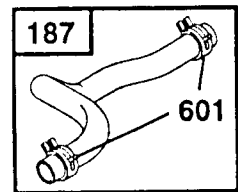

NOTE: All component dimensions given in U.S. inches.
1 inch = 25.4 mm

REPAIR PARTS

ROTARY LAWN MOWER - - MODEL NO. 917.377740

BATTERY

KEY NO.	PART NO.	DESCRIPTION
1	157553	Battery Box
2	750909	Battery
3	17411312	Hex Washer Head Screw 13 X .750
4	86353	Connector Mounting Clip
5	130024	Battery Charger

**RIGGS & STRATTON
CYCLE ENGINE**

**MODEL NO. 12H807
TYPE NO.2642-E1**

1019 LABEL KIT

★869
★870

★871

**1095 VALVE OVERHAUL
GASKET SET**

★ REQUIRES SPECIAL TOOLS
TO INSTALL. SEE REPAIR
INSTRUCTION MANUAL.

1058 OWNER'S MANUAL