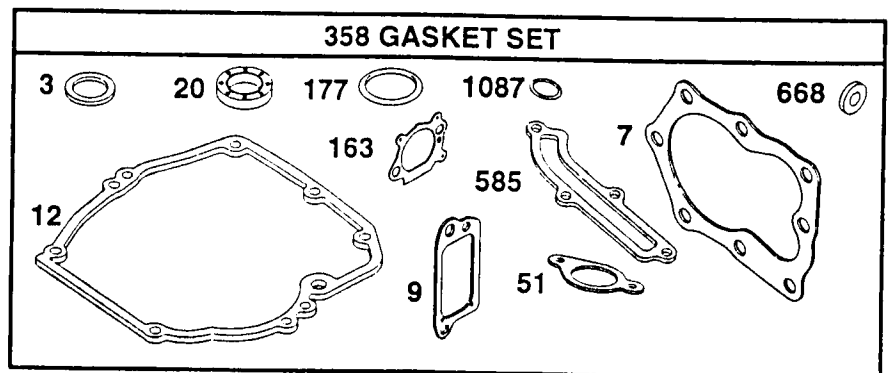

**BRIGGS & STRATTON
4-CYCLE ENGINE**

**MODEL NO. 12H807
TYPE NO.2642-E1**

KEY NO.	PART NO.	DESCRIPTION	KEY NO.	PART NO.	DESCRIPTION
1	493260	Cylinder Assembly	125	498170	Carburetor
2	399269	Bushing/Seal Kit	127	— — —	● Welch Plug (Sold in Kit Only)
3	299819	★ Oil Seal	130	691203	Throttle Valve
4	493279	Engine Sump	133	398187	Carburetor Float
5	691160	Cylinder Head	134	398188	I Needle/Seat Valve
7	272916	★+ Cylinder Head Gasket	137	— — —	● ◆ Float Bowl Gasket (Sold in Kit Only)
8	495786	Breather Assembly	144	498144	Pulley/Spring Assembly
9	272481	★+ Breather Gasket	146	94388	Timing Key
10	691125	Screw (Breather Assembly)	159	224815	A/C Primer Bracket
11	691781	Breather Tube	163	272653	★ ● ◆ Air Cleaner Gasket
12	272198	★ Crankcase Gasket	177	691031	★ O-Ring Seal (Dipstick)
13	94547	Screw (Cylinder Head)	187	691371	Fuel Line (Molded)
15	94880	Oil Drain Plug	190	94511	Screw (Fuel Tank)
16	691451	Crankshaft	202	262579	Mechanical Governor Link
20	399781	★ Oil Seal	209	263044	Governor Spring
22	94220	Screw (Engine Sump)	217	262749	Choke Return Spring
22	94612	Screw (One Used in Hole Nearest Breather)	222	497203	Control Bracket
23	492175	Flywheel	227	690783	Governor Control Lever
24	222698	Flywheel Key	287	94511	Screw (Oil Fill Tube)
25	499429	Piston Assembly (Standard)	300	497838	Exhaust Muffler
	499430	Piston Assy. (.010" O.S.)	304	493293	Blower Housing-
	499431	Piston Assy. (.020" O.S.)	305	691108	Screw (Blower Housing)
	499432	Piston Assy. (.030" O.S.)	306	690450	Cylinder Shield
26	499425	Ring Set (Standard)	307	94515	Screw (Cylinder Shield)
	499426	Ring Set (.010" O.S.)	309	691376	Starter Motor
	499427	Ring Set (.020" O.S.)	310	692327	Screw
	499428	Ring Set (.030" O.S.)	326	94696	Screw (Rewind Guard)
27	263190	Piston Pin Lock	332	690662	Nut (Flywheel)
28	499423	Piston Pin	333	802574	Magneto Armature
29	499424	Connecting Rod	334	94731	Screw (Magneto Armature)
32	94699	Screw (Connecting Rod)	337	802592	Sparkplug
33	262651	Exhaust Valve	356	692390	Stop Wire
34	262652	Intake Valve	358	497316	Engine Overhaul Gasket Set
35	691270	Valve Spring	363	19069	Puller Flywheel
40	692194	Valve Retainer	373	92987	Nut (Rewind Starter Housing)
43	493737	Governor/Oil Slinger	383	89838	Sparkplug Wrench
45	690548	Valve Tappet	404	67072	Washer (Governor Crank)
46	691449	Camshaft	425	94872	Screw (Air Cleaner Cover)
48	498826	Short Block	443	93758	Screw (Interlock Switch)
50	497465	Intake Manifold	445	491588	A/C Cartridge Filter
51	272199	★ Intake Gasket	455	691219	Flywheel Cup
53	94525	Screw (Carburetor)	456	281503	Pawl Friction Plate
54	94526	Screw (Intake Manifold)	459	281505	Ratchet Pawl
55	691421	Rewind Starter Housing	474	691991	Alternator
58	280399	Starter Rope (Cut to Required Length)	510	494147	Starter Drive
60	281434	Starter Rope Grip	513	692358	Drive Clutch
65	94686	Screw (Rewind Starter Housing)	523	495264	Dipstick
73	691191	Rotating Screen			
74	690345	Screw			RPM Settings: Low Speed: 1900-2100 High Speed: 3000-3200
78	691108	Screw (Rotating Screen)			
81	223664	Screw (Muffler Lock)			
85	94098	Screw (Throttle Valve)			
87	493267	Throttle Shaft			
94	691242	● Float Hinge Pin			★ Included in Gasket Set, Ref Number 358
10	— — —	● ◆ Washer (Sold in Kit Only)			● Included in Carburetor Kit, Ref Number 121.
117	494870	Main Jet			+ Included in Value Overhaul Kit, Ref Number 1095.
121	498260	Carburetor Overhaul Kit			◆ Included in Carburetor Gasket Set, Ref Number 977.

NOTE: All component dimensions given in U.S. inches
1 inch = 25.4 mm