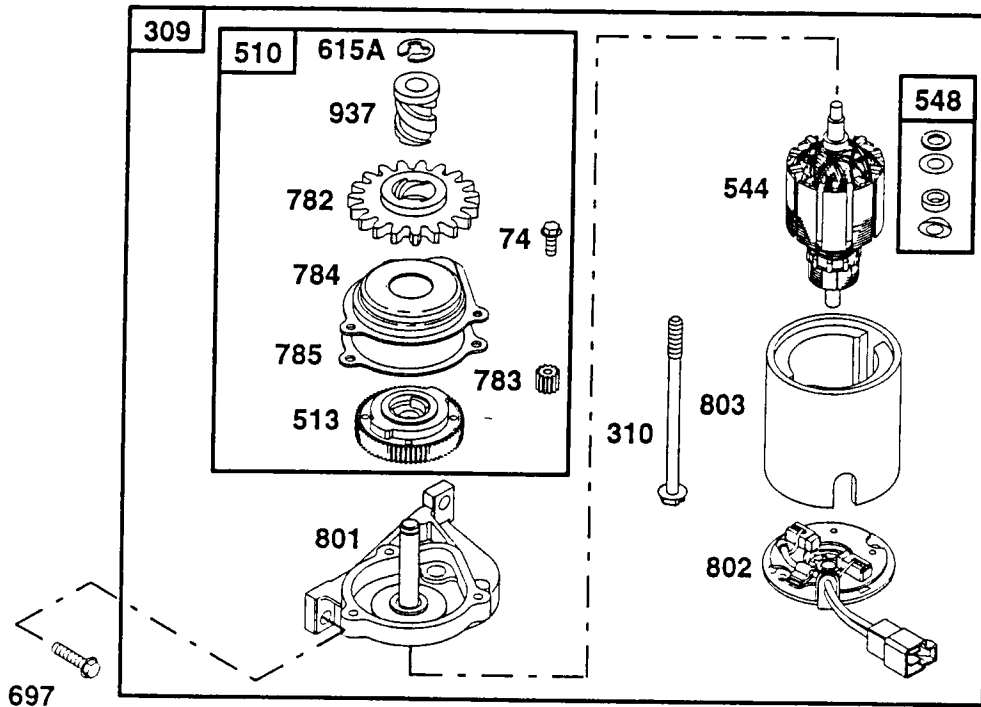

**BRIGGS & STRATTON
4-CYCLE ENGINE**

**MODEL NO. 12H807
TYPE NO.2642-E1**

KEY NO.	PART NO.	DESCRIPTION	KEY NO.	PART NO.	DESCRIPTION
1	493260	Cylinder Assembly	125	498170	Carburetor
2	399269	Bushing/Seal Kit	127	— — —	● Welch Plug (Sold in Kit Only)
3	299819	★ Oil Seal	130	691203	Throttle Valve
4	493279	Engine Sump	133	398187	Carburetor Float
5	691160	Cylinder Head	134	398188	I Needle/Seat Valve
7	272916	★+ Cylinder Head Gasket	137	— — —	● ◆ Float Bowl Gasket (Sold in Kit Only)
8	495786	Breather Assembly	144	498144	Pulley/Spring Assembly
9	272481	★+ Breather Gasket	146	94388	Timing Key
10	691125	Screw (Breather Assembly)	159	224815	A/C Primer Bracket
11	691781	Breather Tube	163	272653	★ ● ◆ Air Cleaner Gasket
12	272198	★ Crankcase Gasket	177	691031	★ O-Ring Seal (Dipstick)
13	94547	Screw (Cylinder Head)	187	691371	Fuel Line (Molded)
15	94880	Oil Drain Plug	190	94511	Screw (Fuel Tank)
16	691451	Crankshaft	202	262579	Mechanical Governor Link
20	399781	★ Oil Seal	209	263044	Governor Spring
22	94220	Screw (Engine Sump)	217	262749	Choke Return Spring
22	94612	Screw (One Used in Hole Nearest Breather)	222	497203	Control Bracket
23	492175	Flywheel	227	690783	Governor Control Lever
24	222698	Flywheel Key	287	94511	Screw (Oil Fill Tube)
25	499429	Piston Assembly (Standard)	300	497838	Exhaust Muffler
	499430	Piston Assy. (.010" O.S.)	304	493293	Blower Housing-
	499431	Piston Assy. (.020" O.S.)	305	691108	Screw (Blower Housing)
	499432	Piston Assy. (.030" O.S.)	306	690450	Cylinder Shield
26	499425	Ring Set (Standard)	307	94515	Screw (Cylinder Shield)
	499426	Ring Set (.010" O.S.)	309	691376	Starter Motor
	499427	Ring Set (.020" O.S.)	310	692327	Screw
	499428	Ring Set (.030" O.S.)	326	94696	Screw (Rewind Guard)
27	263190	Piston Pin Lock	332	690662	Nut (Flywheel)
28	499423	Piston Pin	333	802574	Magneto Armature
29	499424	Connecting Rod	334	94731	Screw (Magneto Armature)
32	94699	Screw (Connecting Rod)	337	802592	Sparkplug
33	262651	Exhaust Valve	356	692390	Stop Wire
34	262652	Intake Valve	358	497316	Engine Overhaul Gasket Set
35	691270	Valve Spring	363	19069	Puller Flywheel
40	692194	Valve Retainer	373	92987	Nut (Rewind Starter Housing)
43	493737	Governor/Oil Slinger	383	89838	Sparkplug Wrench
45	690548	Valve Tappet	404	67072	Washer (Governor Crank)
46	691449	Camshaft	425	94872	Screw (Air Cleaner Cover)
48	498826	Short Block	443	93758	Screw (Interlock Switch)
50	497465	Intake Manifold	445	491588	A/C Cartridge Filter
51	272199	★ Intake Gasket	455	691219	Flywheel Cup
53	94525	Screw (Carburetor)	456	281503	Pawl Friction Plate
54	94526	Screw (Intake Manifold)	459	281505	Ratchet Pawl
55	691421	Rewind Starter Housing	474	691991	Alternator
58	280399	Starter Rope (Cut to Required Length)	510	494147	Starter Drive
60	281434	Starter Rope Grip	513	692358	Drive Clutch
65	94686	Screw (Rewind Starter Housing)	523	495264	Dipstick
73	691191	Rotating Screen			
74	690345	Screw			RPM Settings: Low Speed: 1900-2100 High Speed: 3000-3200
78	691108	Screw (Rotating Screen)			
81	223664	Screw (Muffler Lock)			
85	94098	Screw (Throttle Valve)			
87	493267	Throttle Shaft			
94	691242	● Float Hinge Pin			★ Included in Gasket Set, Ref Number 358
10	— — —	● ◆ Washer (Sold in Kit Only)			● Included in Carburetor Kit, Ref Number 121.
117	494870	Main Jet			+ Included in Value Overhaul Kit, Ref Number 1095.
121	498260	Carburetor Overhaul Kit			◆ Included in Carburetor Gasket Set, Ref Number 977.

NOTE: All component dimensions given in U.S. inches
1 inch = 25.4 mm