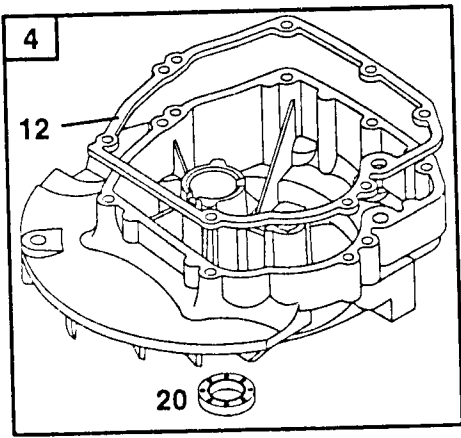

NOTE: All component dimensions given in U.S. inches.
1 inch = 25.4 mm

REPAIR PARTS

ROTARY LAWN MOWER - - MODEL NO. 917.377740

BATTERY

KEY NO.	PART NO.	DESCRIPTION
1	157553	Battery Box
2	750909	Battery
3	17411312	Hex Washer Head Screw 13 X .750
4	86353	Connector Mounting Clip
5	130024	Battery Charger

**RIGGS & STRATTON
CYCLE ENGINE**

**MODEL NO. 12H807
TYPE NO.2642-E1**

1019 LABEL KIT

★869
★870

★871

**1095 VALVE OVERHAUL
GASKET SET**

★ REQUIRES SPECIAL TOOLS
TO INSTALL. SEE REPAIR
INSTRUCTION MANUAL.

1058 OWNER'S MANUAL