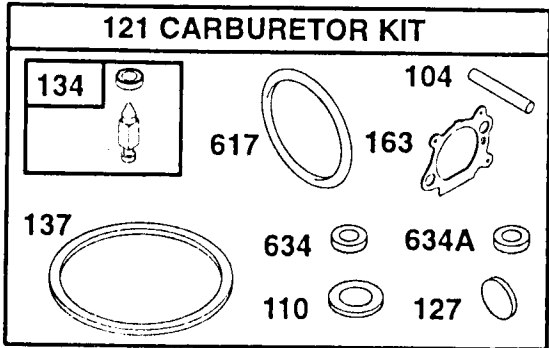

NOTE: All component dimensions given in U.S. inches.
1 inch = 25.4 mm

REPAIR PARTS

ROTARY LAWN MOWER - - MODEL NO. 917.377740

BATTERY

KEY NO.	PART NO.	DESCRIPTION
1	157553	Battery Box
2	750909	Battery
3	17411312	Hex Washer Head Screw 13 X .750
4	86353	Connector Mounting Clip
5	130024	Battery Charger

**RIGGS & STRATTON
CYCLE ENGINE**

**MODEL NO. 12H807
TYPE NO.2642-E1**

1019 LABEL KIT

★869
★870

★871

**1095 VALVE OVERHAUL
GASKET SET**

★ REQUIRES SPECIAL TOOLS
TO INSTALL. SEE REPAIR
INSTRUCTION MANUAL.

1058 OWNER'S MANUAL

NOTE: All component dimensions given in U.S. inches
1 inch = 25.4 mm