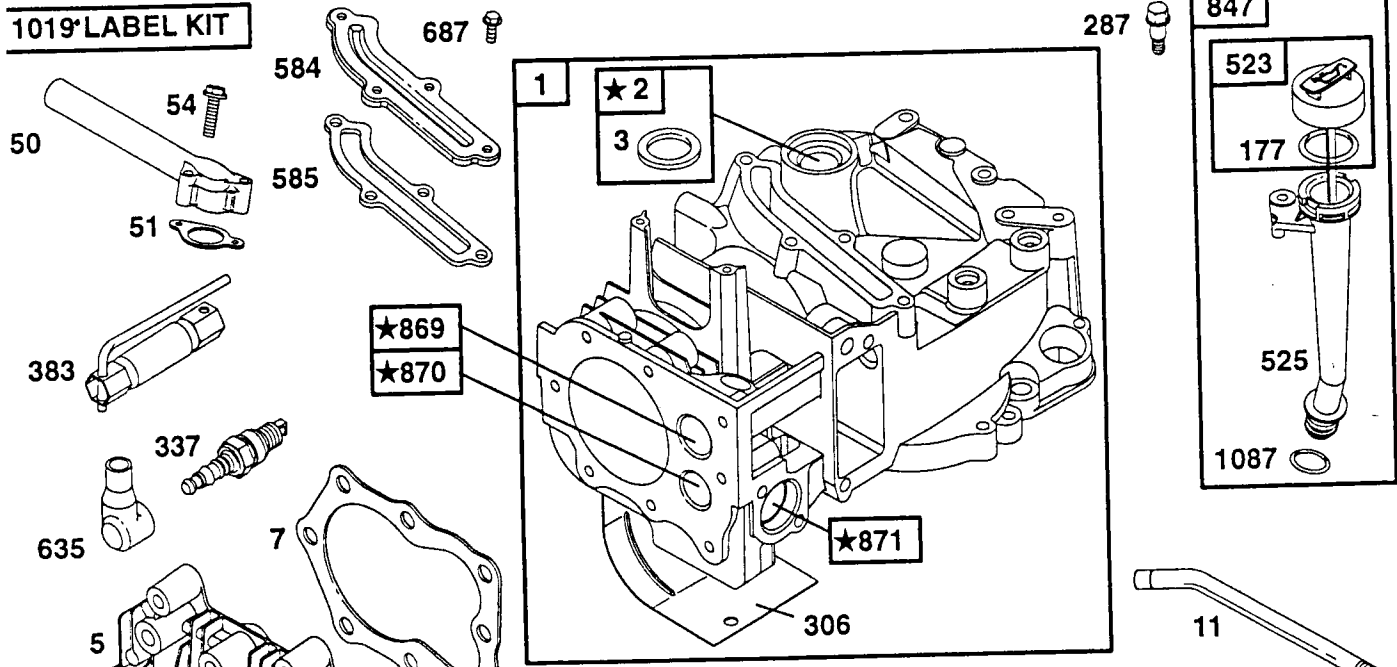

**RIGGS & STRATTON
CYCLE ENGINE**

**MODEL NO. 12H807
TYPE NO.2642-E1**

1019 LABEL KIT

★869
★870

★871