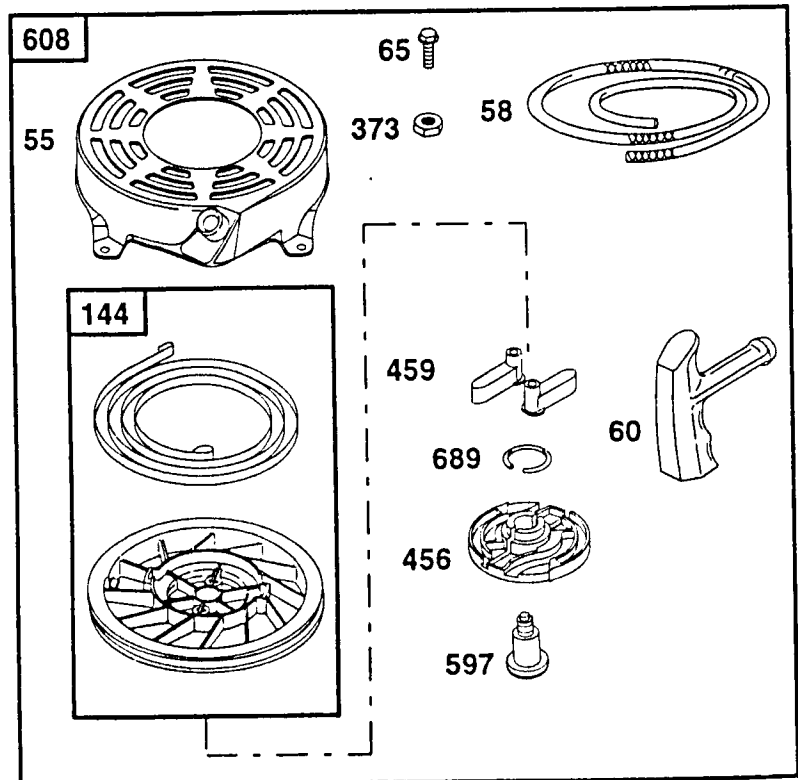

1036 LABEL KIT-EMISSION