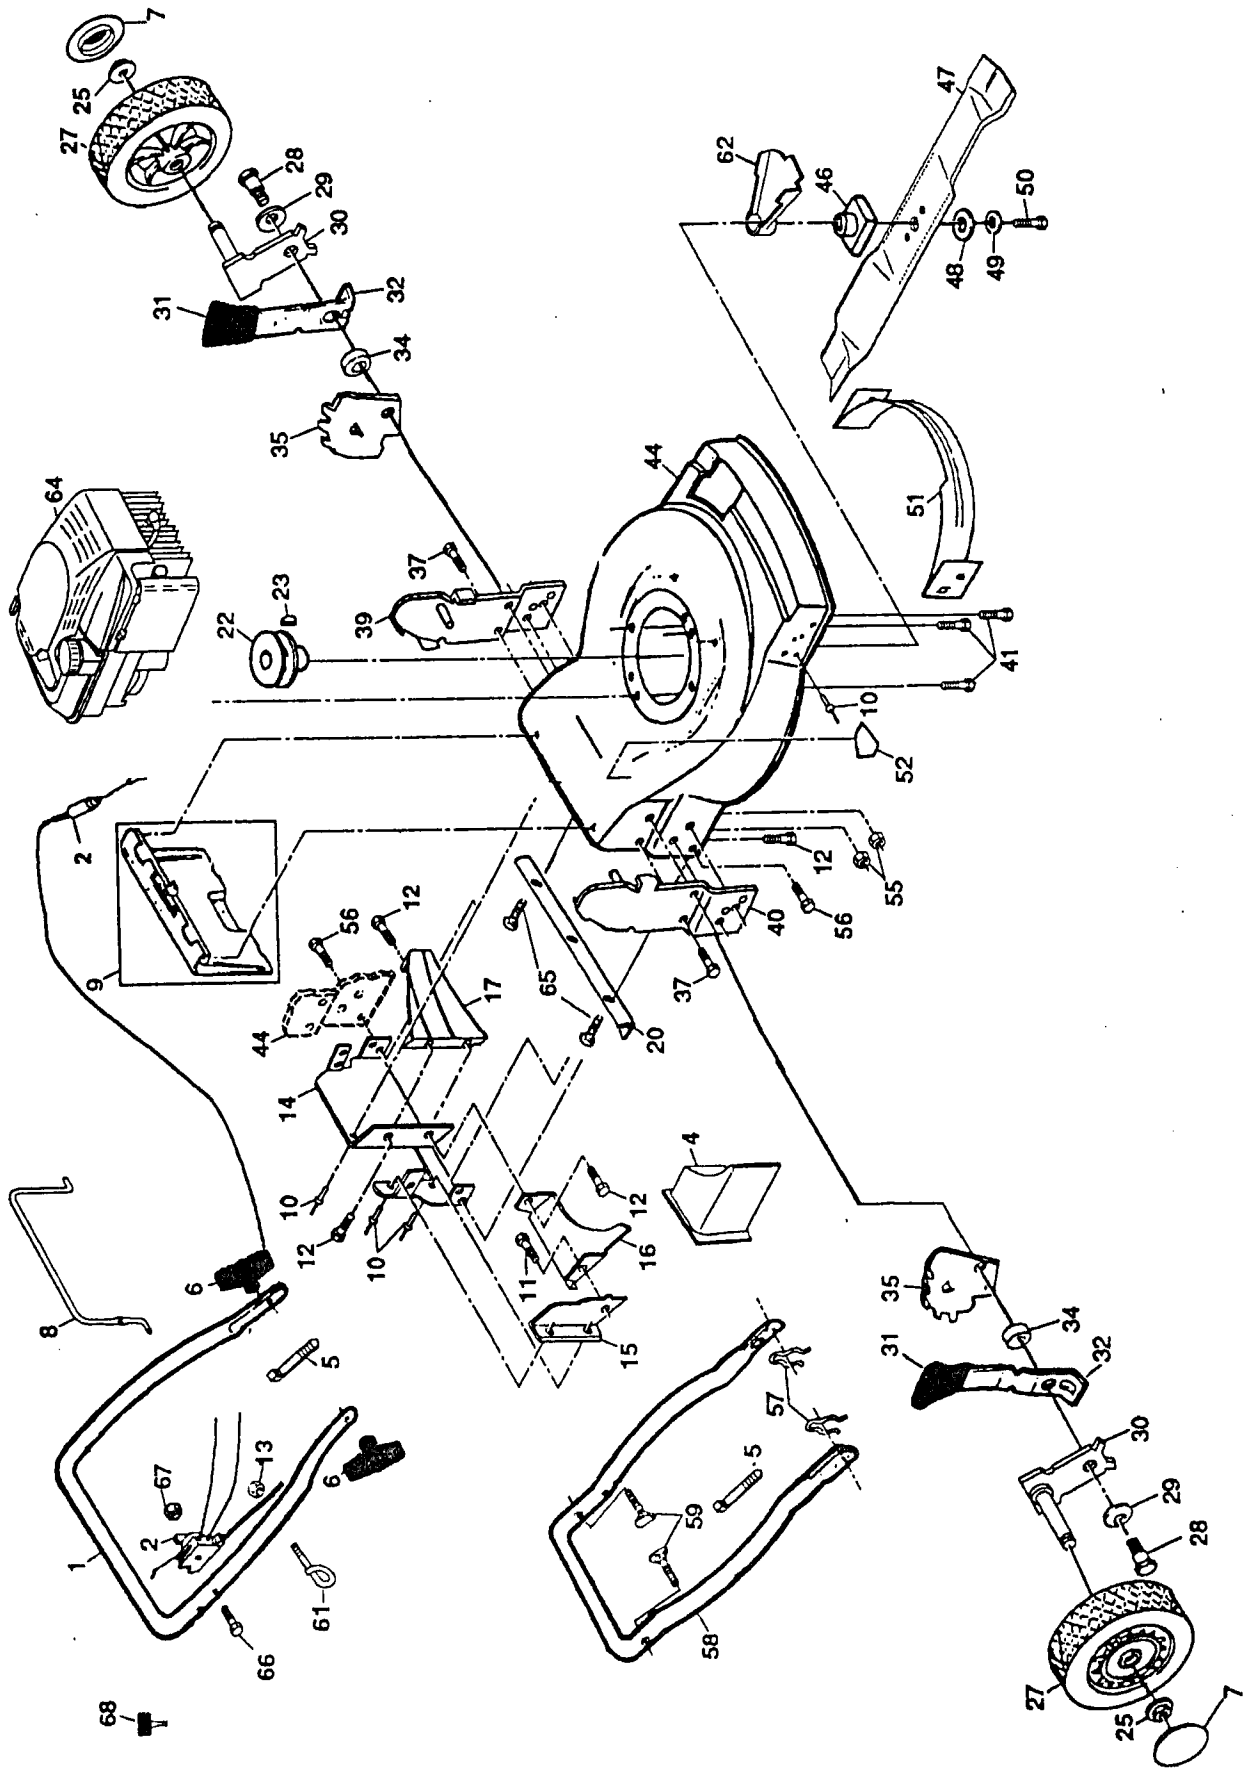

REPAIR PARTS

ROTARY LAWN MOWER MODEL NUMBER 917.377740

REPAIR PARTS

ROTARY LAWN MOWER MODEL NUMBER 917.377740

KEY NO.	PART NO.	DESCRIPTION	KEY NO.	PART NO.	DESCRIPTION
1	165451X479	Upper Handle	32	700331X004	Selector Spring
2	148981	Engine Zone Control Cable	34	146630	Spacer
4	150425	Mulcher Plug	35	700325X007	Wheel Adjusting Bracket
5	66426	Wire Tie	37	150078	Thread Cutting Screw w/Sems 5/16-18 x 3/4
6	136376	Handle Knob	39	151512X479	Handle Bracket Assembly (Left)
7	77400	Hubcap	40	151511X479	Handle Bracket Assembly (Right)
8	145793	Control Bar	41	150406	Hex Head Thread Rolling Screw 3/8-16 x 1-1/8
9	151023	Rear Door Kit	44	168972	Lawn Mower Housing (Incl. Key #14, 15, 51 & 52)
10	128415	Pop Rivet	46	851514	Blade Adapter
11	150050	Self Tapping Screw #10-24 x 5/8	47	141114	Blade 22"
12	STD512505	Hex Tapping Screw w/Sems 1/4-20 x 1/2	48	851074	Hardened Washer
13	63601	Locknut	49	850263	Helical Washer 3/8-24 x 1-3/8 Gr. 8
14	156377X479	Back Plate5	50	851084	Hex Head Machine Screw 3/8-24 x 1-3/8 Gr. 8
15	700365X479	Side Baffle	51	165562	Front Baffle
16	133190X479	Discharge Baffle	52	145494	Danger Decal
17	140661X479	Rear Baffle	55	751592	Locknut 3/8-16
20	146143X479	Footguard	56	88652	Hinge Screw 1/4-20 x 1-1/4
22	84596	Engine Pulley	57	51793	Hairpin Cotter
23	87677	Hi-Pro Key #505	58	157081X479	Lower Handle
25	83923	Hex Flange Nut	59	131959	Handle Bolt
27	151158	Wheel	61	132001	Rope Guide
28	142748	Shoulder Bolt 3/8-16 x 1	62	134612	Debris Shield
29	62335	Spring Washer	64	-----	Engine (See Breakdown)
30	145935X004	Axle Arm Assembly	65	146694	Briggs 12H802-2642-E1
31	701037	Selector Knob	66	144929	Screw. Self Tapping 1/4-20.38
			67	751152	Screw
			68	122147X	Nut
			--	168970	Key
					Owner's Manual (English/French)