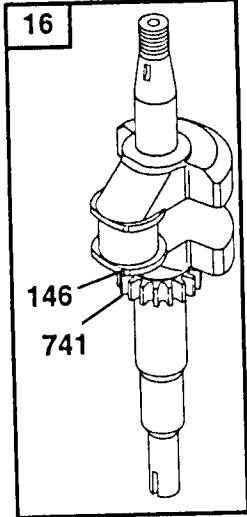

REPAIR PARTS

ROTARY LAWN MOWER MODEL NUMBER 917.377740

REPAIR PARTS

ROTARY LAWN MOWER MODEL NUMBER 917.377740

KEY NO.	PART NO.	DESCRIPTION	KEY NO.	PART NO.	DESCRIPTION
1	145755	Control Cable Assembly	18	701037	Selector Knob
2	48385	Control Head Kit	26	143603	Pan Head Tapping Screw #10-24 x 2-3/4
3	63601	Locknut #10-24	28	154990	Drive Cover
4	158755	Pan Head Machine Screw 1/4 x 2.12	31	132010	Hex Flange Nut
5	146527	V-Belt	32	137052	Drive Pulley
6	150495	Spring Retainer	35	151521	Wheel Adjuster Assembly (Left)
8	77400	Hubcap	36	702511	Gear Case Assembly
9	145212	Flanged Nut	37	137090	Spring
11	151156	Wheel & Tire Assembly	40	75192	Spring
12	12000058	E-Ring	41	151520	Wheel Adjuster Assembly (Right)
13	137054	Pinion	53	144747	Frame Throat
14	88080	Dust Cover	54	168957	Grassbag Assembly
15	88118	Felt Washer	55	86012	Driveshaft Cover
16	67725	Washer 1/2 x 1-1/2 x .134	57	144748	Frame Tube
			58	751152	Nut.Hex. Flange.Lock 1/4-20

NOTE: All component dimensions given in U.S. inches.
1 inch = 25.4 mm

REPAIR PARTS

ROTARY LAWN MOWER - - MODEL NO. 917.377740

BATTERY

KEY NO.	PART NO.	DESCRIPTION
1	157553	Battery Box
2	750909	Battery
3	17411312	Hex Washer Head Screw 13 X .750
4	86353	Connector Mounting Clip
5	130024	Battery Charger

**RIGGS & STRATTON
CYCLE ENGINE**

**MODEL NO. 12H807
TYPE NO.2642-E1**

1019 LABEL KIT

★869
★870

★871

**1095 VALVE OVERHAUL
GASKET SET**

★ REQUIRES SPECIAL TOOLS
TO INSTALL. SEE REPAIR
INSTRUCTION MANUAL.

1058 OWNER'S MANUAL