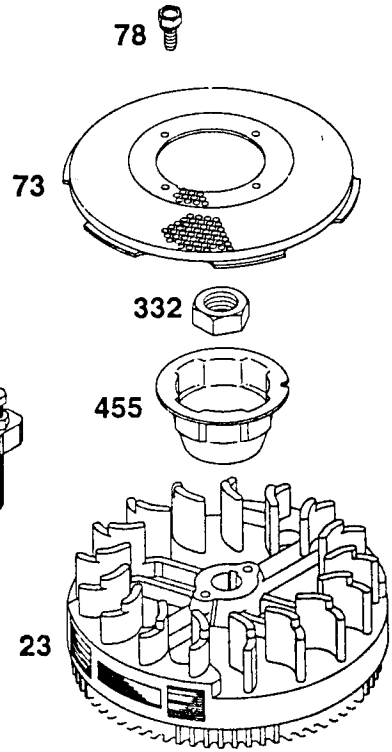

NOTE: All component dimensions given in U.S. inches.
1 inch = 25.4 mm

REPAIR PARTS

ROTARY LAWN MOWER - - MODEL NO. 917.377740

BATTERY

KEY NO.	PART NO.	DESCRIPTION
1	157553	Battery Box
2	750909	Battery
3	17411312	Hex Washer Head Screw 13 X .750
4	86353	Connector Mounting Clip
5	130024	Battery Charger

**RIGGS & STRATTON
CYCLE ENGINE**

**MODEL NO. 12H807
TYPE NO.2642-E1**

1019 LABEL KIT

★869
★870

★871

**1095 VALVE OVERHAUL
GASKET SET**

★ REQUIRES SPECIAL TOOLS
TO INSTALL. SEE REPAIR
INSTRUCTION MANUAL.

1058 OWNER'S MANUAL

NOTE: All component dimensions given in U.S. inches
1 inch = 25.4 mm