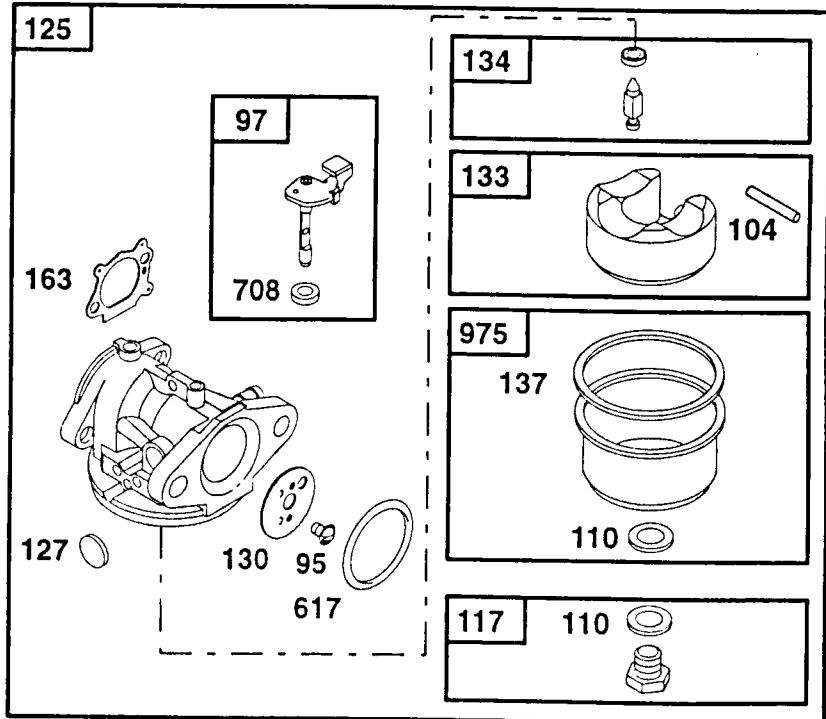

NOTE: All component dimensions given in U.S. inches.
1 inch = 25.4 mm

REPAIR PARTS

ROTARY LAWN MOWER - - MODEL NO. 917.377740

BATTERY

KEY NO.	PART NO.	DESCRIPTION
1	157553	Battery Box
2	750909	Battery
3	17411312	Hex Washer Head Screw 13 X .750
4	86353	Connector Mounting Clip
5	130024	Battery Charger

**RIGGS & STRATTON
CYCLE ENGINE**

**MODEL NO. 12H807
TYPE NO.2642-E1**

1019 LABEL KIT

★869
★870

★871

**1095 VALVE OVERHAUL
GASKET SET**

★ REQUIRES SPECIAL TOOLS
TO INSTALL. SEE REPAIR
INSTRUCTION MANUAL.

1058 OWNER'S MANUAL

NOTE: All component dimensions given in U.S. inches
1 inch = 25.4 mm