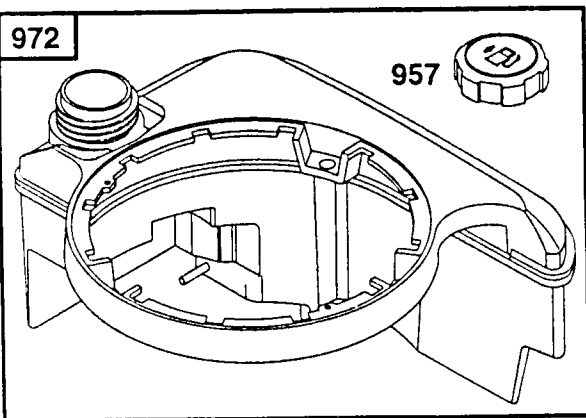

NOTE: All component dimensions given in U.S. inches.
1 inch = 25.4 mm

REPAIR PARTS

ROTARY LAWN MOWER - - MODEL NO. 917.377740

BATTERY

KEY NO.	PART NO.	DESCRIPTION
1	157553	Battery Box
2	750909	Battery
3	17411312	Hex Washer Head Screw 13 X .750
4	86353	Connector Mounting Clip
5	130024	Battery Charger

**RIGGS & STRATTON
CYCLE ENGINE**

**MODEL NO. 12H807
TYPE NO.2642-E1**

1019 LABEL KIT

★869
★870

★871

**1095 VALVE OVERHAUL
GASKET SET**

★ REQUIRES SPECIAL TOOLS
TO INSTALL. SEE REPAIR
INSTRUCTION MANUAL.

1058 OWNER'S MANUAL

NOTE: All component dimensions given in U.S. inches
1 inch = 25.4 mm