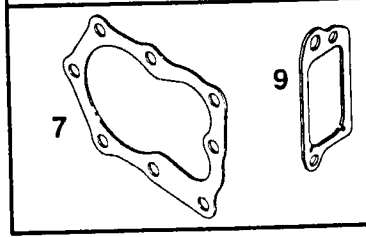

NOTE: All component dimensions given in U.S. inches.
1 inch = 25.4 mm

REPAIR PARTS

ROTARY LAWN MOWER - - MODEL NO. 917.377740

BATTERY

KEY NO.	PART NO.	DESCRIPTION
1	157553	Battery Box
2	750909	Battery
3	17411312	Hex Washer Head Screw 13 X .750
4	86353	Connector Mounting Clip
5	130024	Battery Charger

**RIGGS & STRATTON
CYCLE ENGINE**

**MODEL NO. 12H807
TYPE NO.2642-E1**

1019 LABEL KIT

★869
★870

★871

**1095 VALVE OVERHAUL
GASKET SET**

★ REQUIRES SPECIAL TOOLS
TO INSTALL. SEE REPAIR
INSTRUCTION MANUAL.

1058 OWNER'S MANUAL