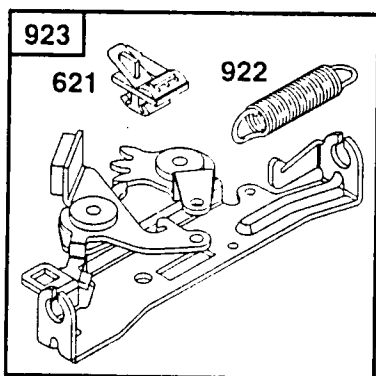

**BRIGGS & STRATTON
4-CYCLE ENGINE**

**MODEL NO. 12H807
TYPE NO.2642-E1**

KEY NO.	PART NO.	DESCRIPTION	KEY NO.	PART NO.	DESCRIPTION
1	493260	Cylinder Assembly	125	498170	Carburetor
2	399269	Bushing/Seal Kit	127	— — —	● Welch Plug (Sold in Kit Only)
3	299819	★ Oil Seal	130	691203	Throttle Valve
4	493279	Engine Sump	133	398187	Carburetor Float
5	691160	Cylinder Head	134	398188	I Needle/Seat Valve
7	272916	★+ Cylinder Head Gasket	137	— — —	● ◆ Float Bowl Gasket (Sold in Kit Only)
8	495786	Breather Assembly	144	498144	Pulley/Spring Assembly
9	272481	★+ Breather Gasket	146	94388	Timing Key
10	691125	Screw (Breather Assembly)	159	224815	A/C Primer Bracket
11	691781	Breather Tube	163	272653	★ ● ◆ Air Cleaner Gasket
12	272198	★ Crankcase Gasket	177	691031	★ O-Ring Seal (Dipstick)
13	94547	Screw (Cylinder Head)	187	691371	Fuel Line (Molded)
15	94880	Oil Drain Plug	190	94511	Screw (Fuel Tank)
16	691451	Crankshaft	202	262579	Mechanical Governor Link
20	399781	★ Oil Seal	209	263044	Governor Spring
22	94220	Screw (Engine Sump)	217	262749	Choke Return Spring
22	94612	Screw (One Used in Hole Nearest Breather)	222	497203	Control Bracket
23	492175	Flywheel	227	690783	Governor Control Lever
24	222698	Flywheel Key	287	94511	Screw (Oil Fill Tube)
25	499429	Piston Assembly (Standard)	300	497838	Exhaust Muffler
	499430	Piston Assy. (.010" O.S.)	304	493293	Blower Housing-
	499431	Piston Assy. (.020" O.S.)	305	691108	Screw (Blower Housing)
	499432	Piston Assy. (.030" O.S.)	306	690450	Cylinder Shield
26	499425	Ring Set (Standard)	307	94515	Screw (Cylinder Shield)
	499426	Ring Set (.010" O.S.)	309	691376	Starter Motor
	499427	Ring Set (.020" O.S.)	310	692327	Screw
	499428	Ring Set (.030" O.S.)	326	94696	Screw (Rewind Guard)
27	263190	Piston Pin Lock	332	690662	Nut (Flywheel)
28	499423	Piston Pin	333	802574	Magneto Armature
29	499424	Connecting Rod	334	94731	Screw (Magneto Armature)
32	94699	Screw (Connecting Rod)	337	802592	Sparkplug
33	262651	Exhaust Valve	356	692390	Stop Wire
34	262652	Intake Valve	358	497316	Engine Overhaul Gasket Set
35	691270	Valve Spring	363	19069	Puller Flywheel
40	692194	Valve Retainer	373	92987	Nut (Rewind Starter Housing)
43	493737	Governor/Oil Slinger	383	89838	Sparkplug Wrench
45	690548	Valve Tappet	404	67072	Washer (Governor Crank)
46	691449	Camshaft	425	94872	Screw (Air Cleaner Cover)
48	498826	Short Block	443	93758	Screw (Interlock Switch)
50	497465	Intake Manifold	445	491588	A/C Cartridge Filter
51	272199	★ Intake Gasket	455	691219	Flywheel Cup
53	94525	Screw (Carburetor)	456	281503	Pawl Friction Plate
54	94526	Screw (Intake Manifold)	459	281505	Ratchet Pawl
55	691421	Rewind Starter Housing	474	691991	Alternator
58	280399	Starter Rope (Cut to Required Length)	510	494147	Starter Drive
60	281434	Starter Rope Grip	513	692358	Drive Clutch
65	94686	Screw (Rewind Starter Housing)	523	495264	Dipstick
73	691191	Rotating Screen			
74	690345	Screw			RPM Settings: Low Speed: 1900-2100 High Speed: 3000-3200
78	691108	Screw (Rotating Screen)			
81	223664	Screw (Muffler Lock)			
85	94098	Screw (Throttle Valve)			
87	493267	Throttle Shaft			
94	691242	● Float Hinge Pin			★ Included in Gasket Set, Ref Number 358
10	— — —	● ◆ Washer (Sold in Kit Only)			● Included in Carburetor Kit, Ref Number 121.
117	494870	Main Jet			+ Included in Value Overhaul Kit, Ref Number 1095.
121	498260	Carburetor Overhaul Kit			◆ Included in Carburetor Gasket Set, Ref Number 977.

NOTE: All component dimensions given in U.S. inches
1 inch = 25.4 mm