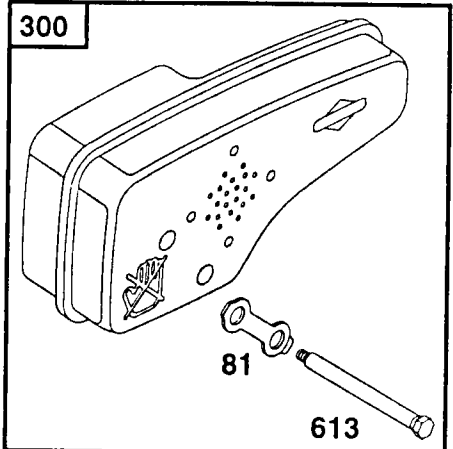

NOTE: All component dimensions given in U.S. inches.
1 inch = 25.4 mm

REPAIR PARTS

ROTARY LAWN MOWER - - MODEL NO. 917.377740

BATTERY

KEY NO.	PART NO.	DESCRIPTION
1	157553	Battery Box
2	750909	Battery
3	17411312	Hex Washer Head Screw 13 X .750
4	86353	Connector Mounting Clip
5	130024	Battery Charger

**RIGGS & STRATTON
CYCLE ENGINE**

**MODEL NO. 12H807
TYPE NO.2642-E1**

1019 LABEL KIT

★869
★870

★871

**1095 VALVE OVERHAUL
GASKET SET**

★ REQUIRES SPECIAL TOOLS
TO INSTALL. SEE REPAIR
INSTRUCTION MANUAL.

1058 OWNER'S MANUAL