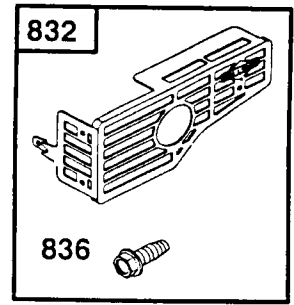

NOTE: All component dimensions given in U.S. inches.
1 inch = 25.4 mm

REPAIR PARTS

ROTARY LAWN MOWER - - MODEL NO. 917.377740

BATTERY

KEY NO.	PART NO.	DESCRIPTION
1	157553	Battery Box
2	750909	Battery
3	17411312	Hex Washer Head Screw 13 X .750
4	86353	Connector Mounting Clip
5	130024	Battery Charger

**RIGGS & STRATTON
CYCLE ENGINE**

**MODEL NO. 12H807
TYPE NO.2642-E1**

1019 LABEL KIT

★869
★870

★871

**1095 VALVE OVERHAUL
GASKET SET**

★ REQUIRES SPECIAL TOOLS
TO INSTALL. SEE REPAIR
INSTRUCTION MANUAL.

1058 OWNER'S MANUAL