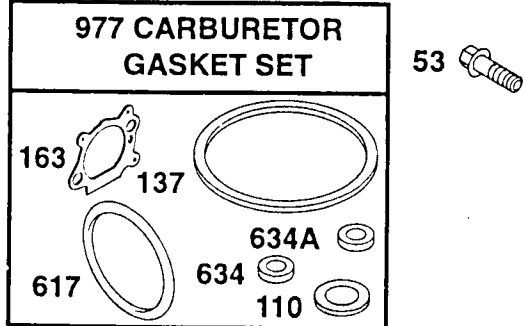

NOTE: All component dimensions given in U.S. inches.
1 inch = 25.4 mm

REPAIR PARTS

ROTARY LAWN MOWER - - MODEL NO. 917.377740

BATTERY

KEY NO.	PART NO.	DESCRIPTION
1	157553	Battery Box
2	750909	Battery
3	17411312	Hex Washer Head Screw 13 X .750
4	86353	Connector Mounting Clip
5	130024	Battery Charger

**RIGGS & STRATTON
CYCLE ENGINE**

**MODEL NO. 12H807
TYPE NO.2642-E1**

1019 LABEL KIT

★869
★870

★871

**1095 VALVE OVERHAUL
GASKET SET**

★ REQUIRES SPECIAL TOOLS
TO INSTALL. SEE REPAIR
INSTRUCTION MANUAL.

1058 OWNER'S MANUAL