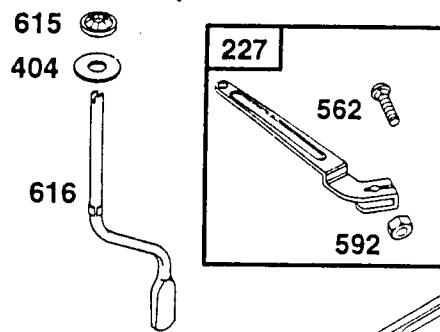

**BRIGGS & STRATTON
4-CYCLE ENGINE**

**MODEL NO. 12H807
TYPE NO.2642-E1**

KEY NO.	PART NO.	DESCRIPTION	KEY NO.	PART NO.	DESCRIPTION
1	493260	Cylinder Assembly	125	498170	Carburetor
2	399269	Bushing/Seal Kit	127	— — —	● Welch Plug (Sold in Kit Only)
3	299819	★ Oil Seal	130	691203	Throttle Valve
4	493279	Engine Sump	133	398187	Carburetor Float
5	691160	Cylinder Head	134	398188	I Needle/Seat Valve
7	272916	★+ Cylinder Head Gasket	137	— — —	● ◆ Float Bowl Gasket (Sold in Kit Only)
8	495786	Breather Assembly	144	498144	Pulley/Spring Assembly
9	272481	★+ Breather Gasket	146	94388	Timing Key
10	691125	Screw (Breather Assembly)	159	224815	A/C Primer Bracket
11	691781	Breather Tube	163	272653	★ ● ◆ Air Cleaner Gasket
12	272198	★ Crankcase Gasket	177	691031	★ O-Ring Seal (Dipstick)
13	94547	Screw (Cylinder Head)	187	691371	Fuel Line (Molded)
15	94880	Oil Drain Plug	190	94511	Screw (Fuel Tank)
16	691451	Crankshaft	202	262579	Mechanical Governor Link
20	399781	★ Oil Seal	209	263044	Governor Spring
22	94220	Screw (Engine Sump)	217	262749	Choke Return Spring
22	94612	Screw (One Used in Hole Nearest Breather)	222	497203	Control Bracket
23	492175	Flywheel	227	690783	Governor Control Lever
24	222698	Flywheel Key	287	94511	Screw (Oil Fill Tube)
25	499429	Piston Assembly (Standard)	300	497838	Exhaust Muffler
	499430	Piston Assy. (.010" O.S.)	304	493293	Blower Housing-
	499431	Piston Assy. (.020" O.S.)	305	691108	Screw (Blower Housing)
	499432	Piston Assy. (.030" O.S.)	306	690450	Cylinder Shield
26	499425	Ring Set (Standard)	307	94515	Screw (Cylinder Shield)
	499426	Ring Set (.010" O.S.)	309	691376	Starter Motor
	499427	Ring Set (.020" O.S.)	310	692327	Screw
	499428	Ring Set (.030" O.S.)	326	94696	Screw (Rewind Guard)
27	263190	Piston Pin Lock	332	690662	Nut (Flywheel)
28	499423	Piston Pin	333	802574	Magneto Armature
29	499424	Connecting Rod	334	94731	Screw (Magneto Armature)
32	94699	Screw (Connecting Rod)	337	802592	Sparkplug
33	262651	Exhaust Valve	356	692390	Stop Wire
34	262652	Intake Valve	358	497316	Engine Overhaul Gasket Set
35	691270	Valve Spring	363	19069	Puller Flywheel
40	692194	Valve Retainer	373	92987	Nut (Rewind Starter Housing)
43	493737	Governor/Oil Slinger	383	89838	Sparkplug Wrench
45	690548	Valve Tappet	404	67072	Washer (Governor Crank)
46	691449	Camshaft	425	94872	Screw (Air Cleaner Cover)
48	498826	Short Block	443	93758	Screw (Interlock Switch)
50	497465	Intake Manifold	445	491588	A/C Cartridge Filter
51	272199	★ Intake Gasket	455	691219	Flywheel Cup
53	94525	Screw (Carburetor)	456	281503	Pawl Friction Plate
54	94526	Screw (Intake Manifold)	459	281505	Ratchet Pawl
55	691421	Rewind Starter Housing	474	691991	Alternator
58	280399	Starter Rope (Cut to Required Length)	510	494147	Starter Drive
60	281434	Starter Rope Grip	513	692358	Drive Clutch
65	94686	Screw (Rewind Starter Housing)	523	495264	Dipstick
73	691191	Rotating Screen			
74	690345	Screw			RPM Settings: Low Speed: 1900-2100 High Speed: 3000-3200
78	691108	Screw (Rotating Screen)			
81	223664	Screw (Muffler Lock)			
85	94098	Screw (Throttle Valve)			
87	493267	Throttle Shaft			
94	691242	● Float Hinge Pin			★ Included in Gasket Set, Ref Number 358
10	— — —	● ◆ Washer (Sold in Kit Only)			● Included in Carburetor Kit, Ref Number 121.
117	494870	Main Jet			+ Included in Value Overhaul Kit, Ref Number 1095.
121	498260	Carburetor Overhaul Kit			◆ Included in Carburetor Gasket Set, Ref Number 977.

NOTE: All component dimensions given in U.S. inches
1 inch = 25.4 mm