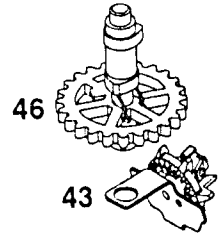

REPAIR PARTS

ROTARY LAWN MOWER - - MODEL NO. 917.377740

GEAR CASE ASSEMBLY PART NUMBER 702511

KEY NO.	PART NO.	DESCRIPTION
1	17490416	Tapping Screw 1/4-20 x 1-1/4
2	137055X004	Engagement Bracket
3	137053	Shifter
4	57072	Seal
6	48373	Gear Case Halves Kit (Includes Key Nos. 4, 5, and 7)
7	77881	Bearing
8	137051	Worm Shaft
9	137074	Drive Shaft
10	57079	Hardened Washer

NOTE: All component dimensions given in U.S. inches.
1 inch = 25.4 mm

REPAIR PARTS

ROTARY LAWN MOWER - - MODEL NO. 917.377740

BATTERY

KEY NO.	PART NO.	DESCRIPTION
1	157553	Battery Box
2	750909	Battery
3	17411312	Hex Washer Head Screw 13 X .750
4	86353	Connector Mounting Clip
5	130024	Battery Charger

**RIGGS & STRATTON
CYCLE ENGINE**

**MODEL NO. 12H807
TYPE NO.2642-E1**

1019 LABEL KIT

★869
★870

★871

**1095 VALVE OVERHAUL
GASKET SET**

★ REQUIRES SPECIAL TOOLS
TO INSTALL. SEE REPAIR
INSTRUCTION MANUAL.

1058 OWNER'S MANUAL