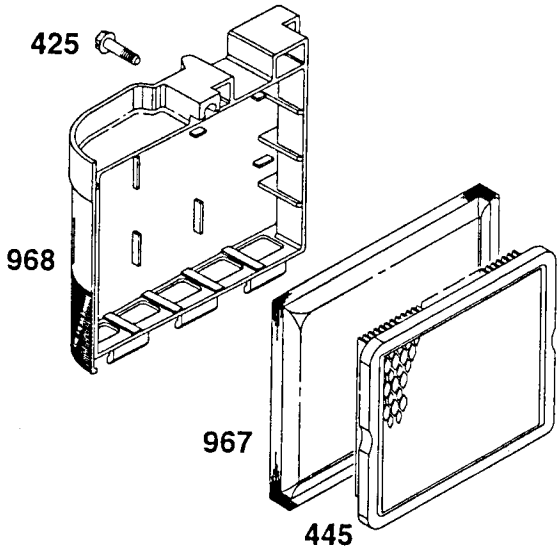

NOTE: All component dimensions given in U.S. inches.
1 inch = 25.4 mm

REPAIR PARTS

ROTARY LAWN MOWER - - MODEL NO. 917.377740

BATTERY

KEY NO.	PART NO.	DESCRIPTION
1	157553	Battery Box
2	750909	Battery
3	17411312	Hex Washer Head Screw 13 X .750
4	86353	Connector Mounting Clip
5	130024	Battery Charger

**RIGGS & STRATTON
CYCLE ENGINE**

**MODEL NO. 12H807
TYPE NO.2642-E1**

1019 LABEL KIT

★869
★870

★871

**1095 VALVE OVERHAUL
GASKET SET**

★ REQUIRES SPECIAL TOOLS
TO INSTALL. SEE REPAIR
INSTRUCTION MANUAL.

1058 OWNER'S MANUAL