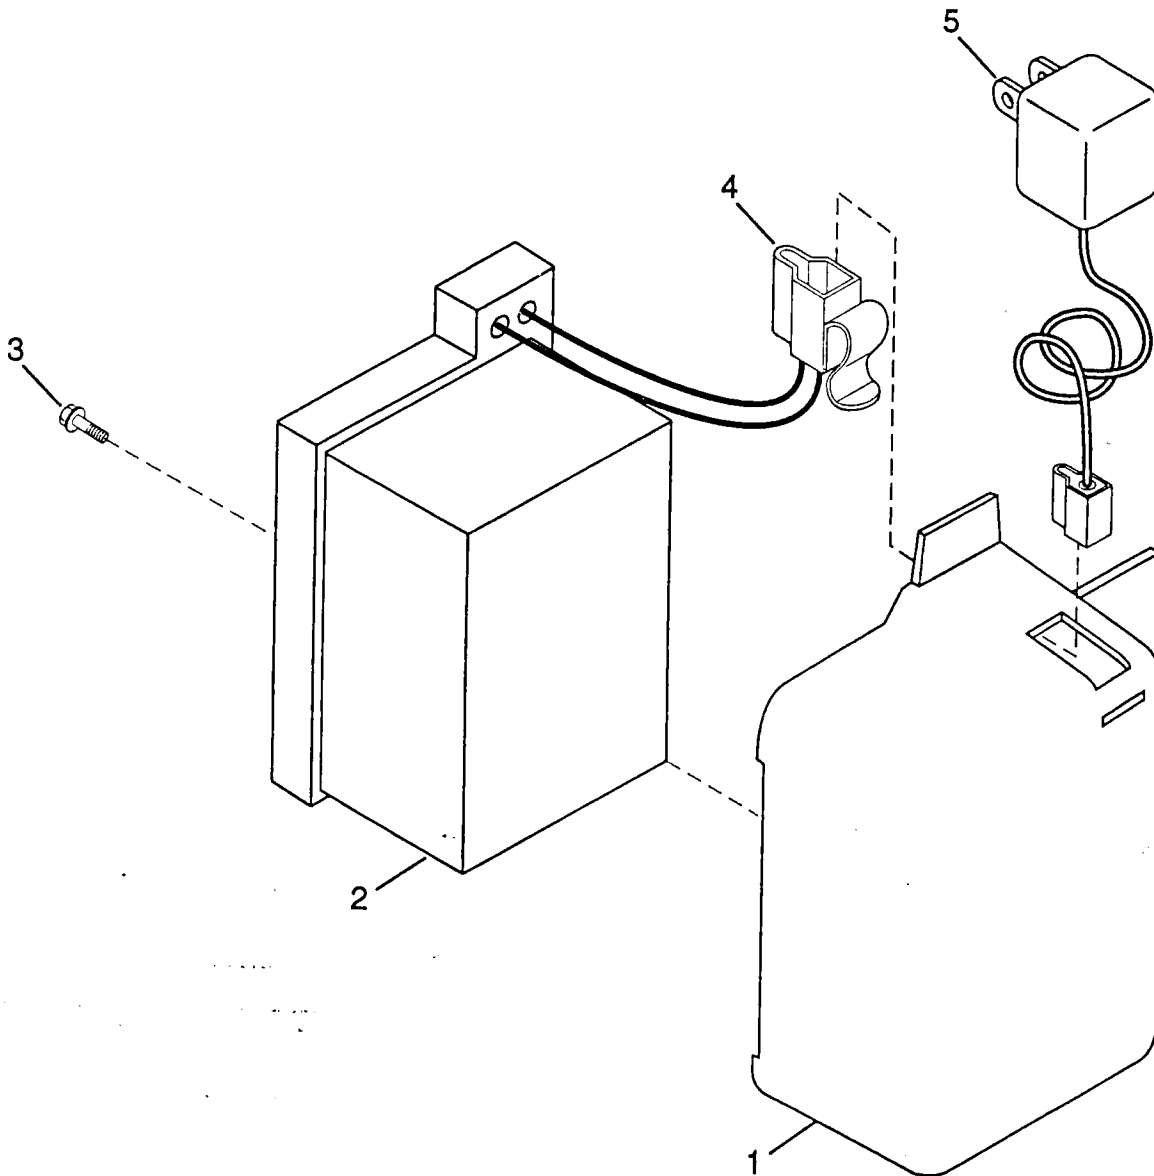

REPAIR PARTS

ROTARY LAWN MOWER - - MODEL NO. 917.377740

GEAR CASE ASSEMBLY PART NUMBER 702511

KEY NO.	PART NO.	DESCRIPTION
1	17490416	Tapping Screw 1/4-20 x 1-1/4
2	137055X004	Engagement Bracket
3	137053	Shifter
4	57072	Seal
6	48373	Gear Case Halves Kit (Includes Key Nos. 4, 5, and 7)
7	77881	Bearing
8	137051	Worm Shaft
9	137074	Drive Shaft
10	57079	Hardened Washer

NOTE: All component dimensions given in U.S. inches.
1 inch = 25.4 mm

REPAIR PARTS

ROTARY LAWN MOWER - - MODEL NO. 917.377740

BATTERY

KEY NO.	PART NO.	DESCRIPTION
1	157553	Battery Box
2	750909	Battery
3	17411312	Hex Washer Head Screw 13 X .750
4	86353	Connector Mounting Clip
5	130024	Battery Charger