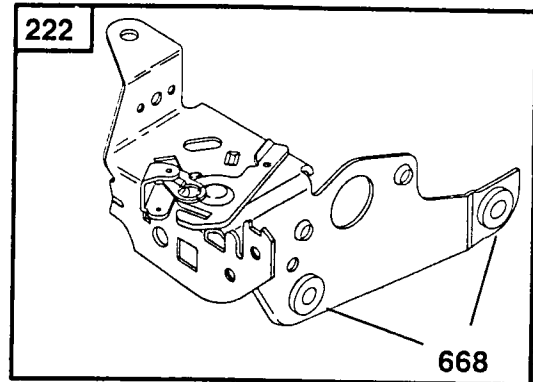

**RIGGS & STRATTON
CYCLE ENGINE**

**MODEL NO. 12H807
TYPE NO.2642-E1**

1019 LABEL KIT

★869
★870

★871

**1095 VALVE OVERHAUL
GASKET SET**

★ REQUIRES SPECIAL TOOLS
TO INSTALL. SEE REPAIR
INSTRUCTION MANUAL.

1058 OWNER'S MANUAL