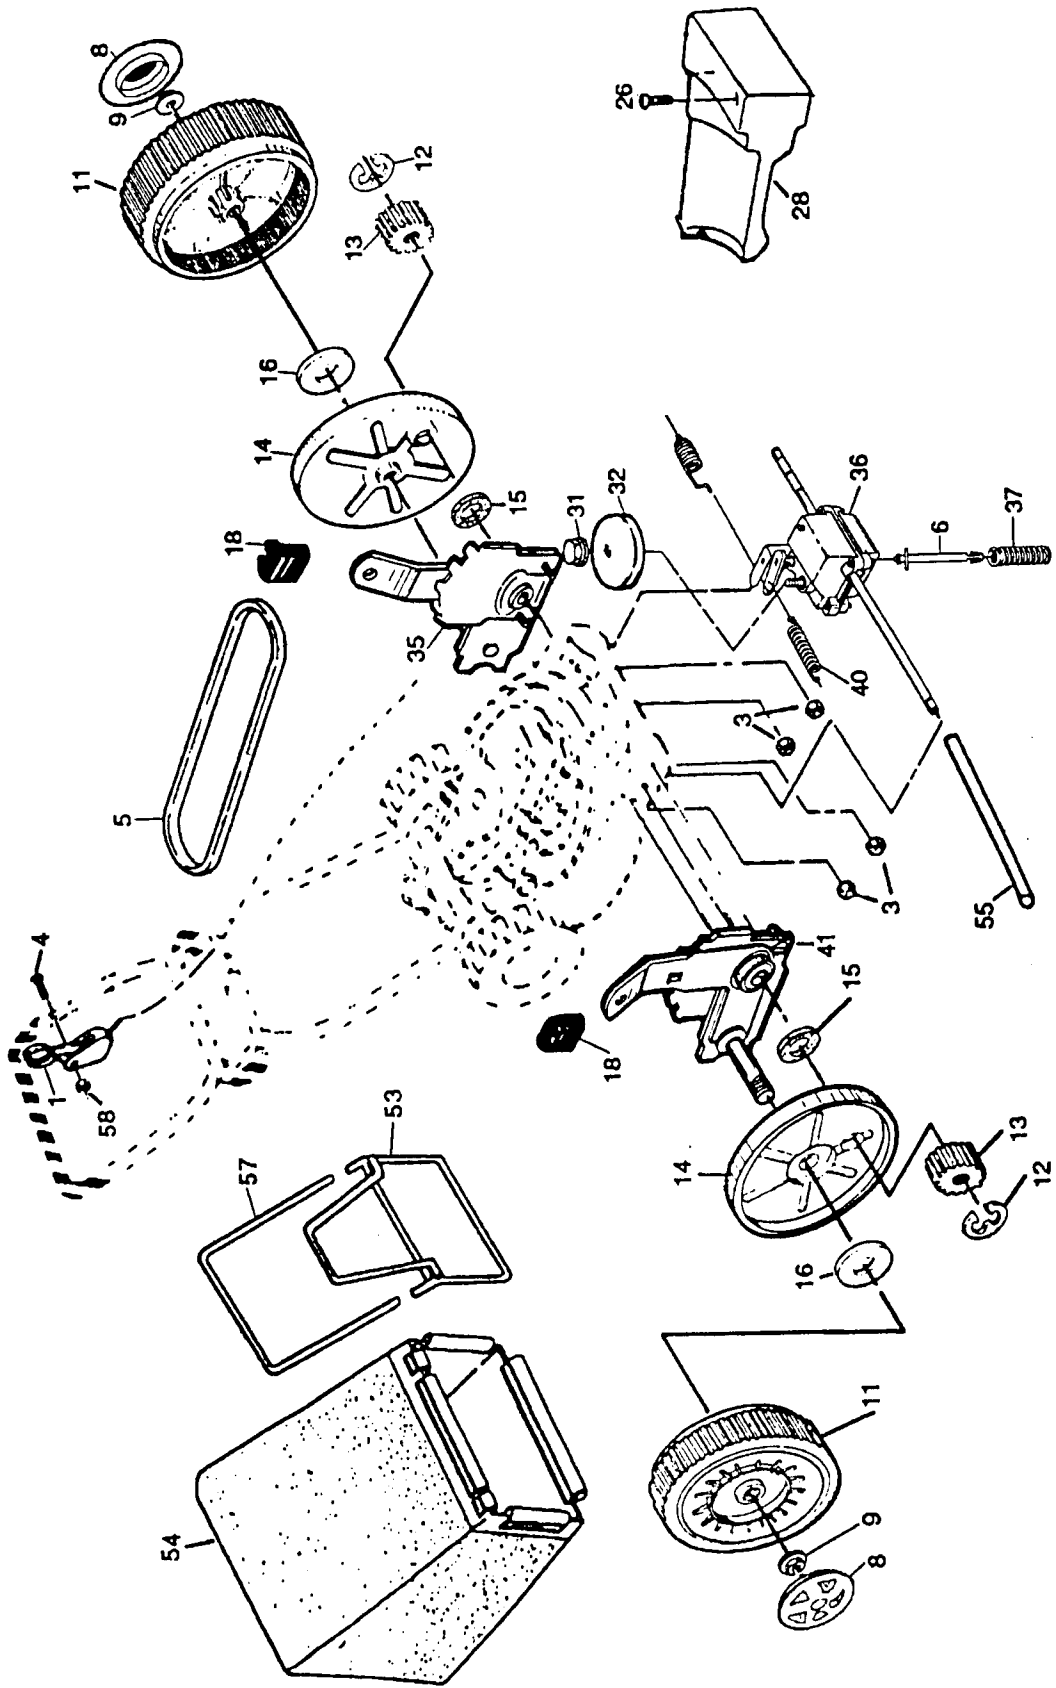

REPAIR PARTS

ROTARY LAWN MOWER MODEL NUMBER 917.377740

REPAIR PARTS

ROTARY LAWN MOWER MODEL NUMBER 917.377740

KEY NO.	PART NO.	DESCRIPTION	KEY NO.	PART NO.	DESCRIPTION
1	145755	Control Cable Assembly	18	701037	Selector Knob
2	48385	Control Head Kit	26	143603	Pan Head Tapping Screw #10-24 x 2-3/4
3	63601	Locknut #10-24	28	154990	Drive Cover
4	158755	Pan Head Machine Screw 1/4 x 2.12	31	132010	Hex Flange Nut
5	146527	V-Belt	32	137052	Drive Pulley
6	150495	Spring Retainer	35	151521	Wheel Adjuster Assembly (Left)
8	77400	Hubcap	36	702511	Gear Case Assembly
9	145212	Flanged Nut	37	137090	Spring
11	151156	Wheel & Tire Assembly	40	75192	Spring
12	12000058	E-Ring	41	151520	Wheel Adjuster Assembly (Right)
13	137054	Pinion	53	144747	Frame Throat
14	88080	Dust Cover	54	168957	Grassbag Assembly
15	88118	Felt Washer	55	86012	Driveshaft Cover
16	67725	Washer 1/2 x 1-1/2 x .134	57	144748	Frame Tube
			58	751152	Nut.Hex. Flange.Lock 1/4-20