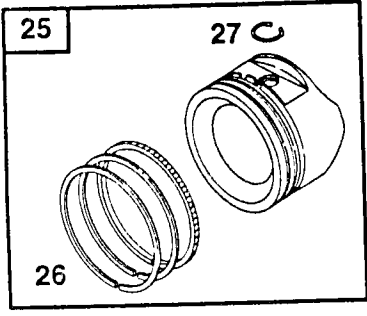

NOTE: All component dimensions given in U.S. inches.
1 inch = 25.4 mm

REPAIR PARTS

ROTARY LAWN MOWER - - MODEL NO. 917.377740

BATTERY

KEY NO.	PART NO.	DESCRIPTION
1	157553	Battery Box
2	750909	Battery
3	17411312	Hex Washer Head Screw 13 X .750
4	86353	Connector Mounting Clip
5	130024	Battery Charger

**RIGGS & STRATTON
CYCLE ENGINE**

**MODEL NO. 12H807
TYPE NO.2642-E1**

1019 LABEL KIT

★869
★870

★871

**1095 VALVE OVERHAUL
GASKET SET**

★ REQUIRES SPECIAL TOOLS
TO INSTALL. SEE REPAIR
INSTRUCTION MANUAL.

1058 OWNER'S MANUAL