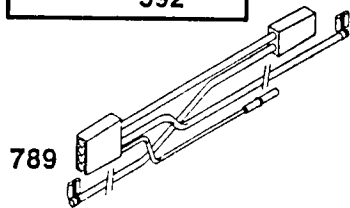

**BRIGGS & STRATTON
4-CYCLE ENGINE**

**MODEL NO. 12H807
TYPE NO.2642-E1**

KEY NO.	PART NO.	DESCRIPTION	KEY NO.	PART NO.	DESCRIPTION
1	493260	Cylinder Assembly	125	498170	Carburetor
2	399269	Bushing/Seal Kit	127	— — —	● Welch Plug (Sold in Kit Only)
3	299819	★ Oil Seal	130	691203	Throttle Valve
4	493279	Engine Sump	133	398187	Carburetor Float
5	691160	Cylinder Head	134	398188	I Needle/Seat Valve
7	272916	★+ Cylinder Head Gasket	137	— — —	● ◆ Float Bowl Gasket (Sold in Kit Only)
8	495786	Breather Assembly	144	498144	Pulley/Spring Assembly
9	272481	★+ Breather Gasket	146	94388	Timing Key
10	691125	Screw (Breather Assembly)	159	224815	A/C Primer Bracket
11	691781	Breather Tube	163	272653	★ ● ◆ Air Cleaner Gasket
12	272198	★ Crankcase Gasket	177	691031	★ O-Ring Seal (Dipstick)
13	94547	Screw (Cylinder Head)	187	691371	Fuel Line (Molded)
15	94880	Oil Drain Plug	190	94511	Screw (Fuel Tank)
16	691451	Crankshaft	202	262579	Mechanical Governor Link
20	399781	★ Oil Seal	209	263044	Governor Spring
22	94220	Screw (Engine Sump)	217	262749	Choke Return Spring
22	94612	Screw (One Used in Hole Nearest Breather)	222	497203	Control Bracket
23	492175	Flywheel	227	690783	Governor Control Lever
24	222698	Flywheel Key	287	94511	Screw (Oil Fill Tube)
25	499429	Piston Assembly (Standard)	300	497838	Exhaust Muffler
	499430	Piston Assy. (.010" O.S.)	304	493293	Blower Housing-
	499431	Piston Assy. (.020" O.S.)	305	691108	Screw (Blower Housing)
	499432	Piston Assy. (.030" O.S.)	306	690450	Cylinder Shield
26	499425	Ring Set (Standard)	307	94515	Screw (Cylinder Shield)
	499426	Ring Set (.010" O.S.)	309	691376	Starter Motor
	499427	Ring Set (.020" O.S.)	310	692327	Screw
	499428	Ring Set (.030" O.S.)	326	94696	Screw (Rewind Guard)
27	263190	Piston Pin Lock	332	690662	Nut (Flywheel)
28	499423	Piston Pin	333	802574	Magneto Armature
29	499424	Connecting Rod	334	94731	Screw (Magneto Armature)
32	94699	Screw (Connecting Rod)	337	802592	Sparkplug
33	262651	Exhaust Valve	356	692390	Stop Wire
34	262652	Intake Valve	358	497316	Engine Overhaul Gasket Set
35	691270	Valve Spring	363	19069	Puller Flywheel
40	692194	Valve Retainer	373	92987	Nut (Rewind Starter Housing)
43	493737	Governor/Oil Slinger	383	89838	Sparkplug Wrench
45	690548	Valve Tappet	404	67072	Washer (Governor Crank)
46	691449	Camshaft	425	94872	Screw (Air Cleaner Cover)
48	498826	Short Block	443	93758	Screw (Interlock Switch)
50	497465	Intake Manifold	445	491588	A/C Cartridge Filter
51	272199	★ Intake Gasket	455	691219	Flywheel Cup
53	94525	Screw (Carburetor)	456	281503	Pawl Friction Plate
54	94526	Screw (Intake Manifold)	459	281505	Ratchet Pawl
55	691421	Rewind Starter Housing	474	691991	Alternator
58	280399	Starter Rope (Cut to Required Length)	510	494147	Starter Drive
60	281434	Starter Rope Grip	513	692358	Drive Clutch
65	94686	Screw (Rewind Starter Housing)	523	495264	Dipstick
73	691191	Rotating Screen			
74	690345	Screw			RPM Settings: Low Speed: 1900-2100 High Speed: 3000-3200
78	691108	Screw (Rotating Screen)			
81	223664	Screw (Muffler Lock)			
85	94098	Screw (Throttle Valve)			
87	493267	Throttle Shaft			
94	691242	● Float Hinge Pin			★ Included in Gasket Set, Ref Number 358
10	— — —	● ◆ Washer (Sold in Kit Only)			● Included in Carburetor Kit, Ref Number 121.
117	494870	Main Jet			+ Included in Value Overhaul Kit, Ref Number 1095.
121	498260	Carburetor Overhaul Kit			◆ Included in Carburetor Gasket Set, Ref Number 977.

NOTE: All component dimensions given in U.S. inches
1 inch = 25.4 mm