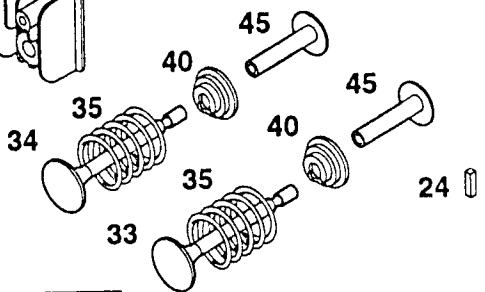

NOTE: All component dimensions given in U.S. inches.
1 inch = 25.4 mm

REPAIR PARTS

ROTARY LAWN MOWER - - MODEL NO. 917.377740

BATTERY

KEY NO.	PART NO.	DESCRIPTION
1	157553	Battery Box
2	750909	Battery
3	17411312	Hex Washer Head Screw 13 X .750
4	86353	Connector Mounting Clip
5	130024	Battery Charger

**RIGGS & STRATTON
CYCLE ENGINE**

**MODEL NO. 12H807
TYPE NO.2642-E1**

1019 LABEL KIT

★869
★870

★871

**1095 VALVE OVERHAUL
GASKET SET**

★ REQUIRES SPECIAL TOOLS
TO INSTALL. SEE REPAIR
INSTRUCTION MANUAL.

1058 OWNER'S MANUAL