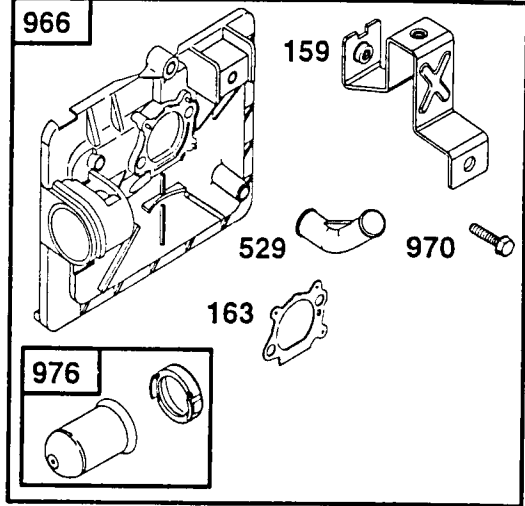

NOTE: All component dimensions given in U.S. inches.
1 inch = 25.4 mm

REPAIR PARTS

ROTARY LAWN MOWER - - MODEL NO. 917.377740

BATTERY

KEY NO.	PART NO.	DESCRIPTION
1	157553	Battery Box
2	750909	Battery
3	17411312	Hex Washer Head Screw 13 X .750
4	86353	Connector Mounting Clip
5	130024	Battery Charger

**RIGGS & STRATTON
CYCLE ENGINE**

**MODEL NO. 12H807
TYPE NO.2642-E1**

1019 LABEL KIT

★869
★870

★871

**1095 VALVE OVERHAUL
GASKET SET**

★ REQUIRES SPECIAL TOOLS
TO INSTALL. SEE REPAIR
INSTRUCTION MANUAL.

1058 OWNER'S MANUAL