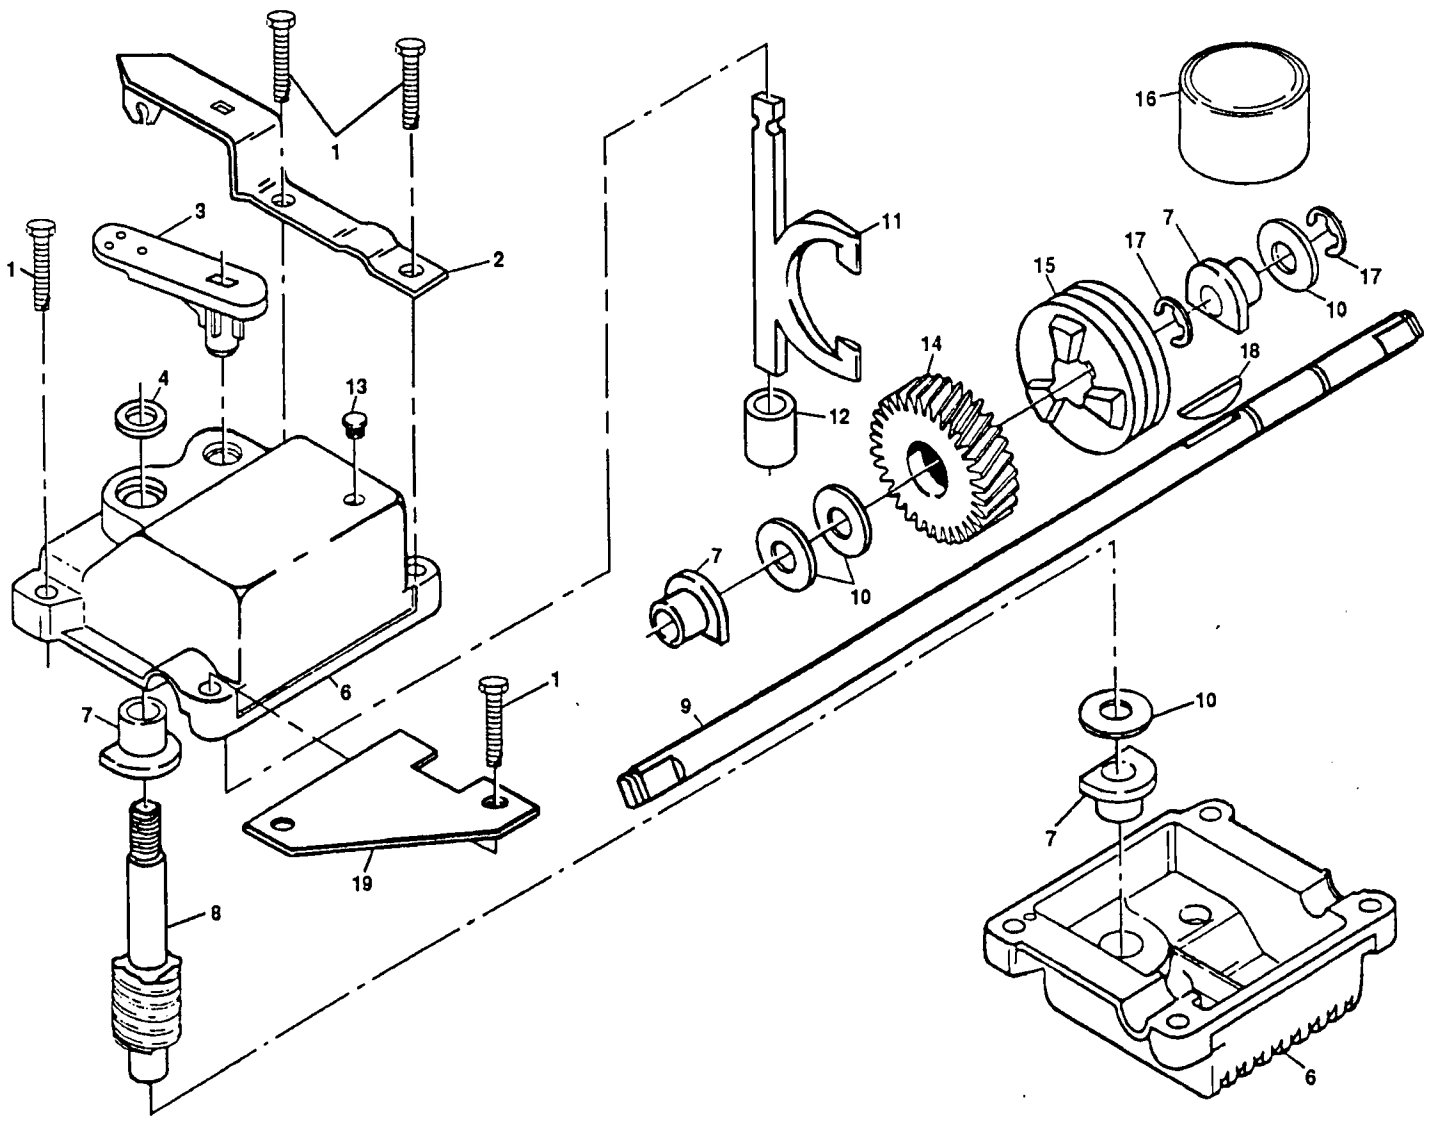

REPAIR PARTS

ROTARY LAWN MOWER MODEL NUMBER 917.377740

REPAIR PARTS

ROTARY LAWN MOWER MODEL NUMBER 917.377740

KEY NO.	PART NO.	DESCRIPTION	KEY NO.	PART NO.	DESCRIPTION
1	145755	Control Cable Assembly	18	701037	Selector Knob
2	48385	Control Head Kit	26	143603	Pan Head Tapping Screw #10-24 x 2-3/4
3	63601	Locknut #10-24	28	154990	Drive Cover
4	158755	Pan Head Machine Screw 1/4 x 2.12	31	132010	Hex Flange Nut
5	146527	V-Belt	32	137052	Drive Pulley
6	150495	Spring Retainer	35	151521	Wheel Adjuster Assembly (Left)
8	77400	Hubcap	36	702511	Gear Case Assembly
9	145212	Flanged Nut	37	137090	Spring
11	151156	Wheel & Tire Assembly	40	75192	Spring
12	12000058	E-Ring	41	151520	Wheel Adjuster Assembly (Right)
13	137054	Pinion	53	144747	Frame Throat
14	88080	Dust Cover	54	168957	Grassbag Assembly
15	88118	Felt Washer	55	86012	Driveshaft Cover
16	67725	Washer 1/2 x 1-1/2 x .134	57	144748	Frame Tube
			58	751152	Nut.Hex. Flange.Lock 1/4-20

REPAIR PARTS

ROTARY LAWN MOWER - - MODEL NO. 917.377740

GEAR CASE ASSEMBLY PART NUMBER 702511

KEY NO.	PART NO.	DESCRIPTION
1	17490416	Tapping Screw 1/4-20 x 1-1/4
2	137055X004	Engagement Bracket
3	137053	Shifter
4	57072	Seal
6	48373	Gear Case Halves Kit (Includes Key Nos. 4, 5, and 7)
7	77881	Bearing
8	137051	Worm Shaft
9	137074	Drive Shaft
10	57079	Hardened Washer