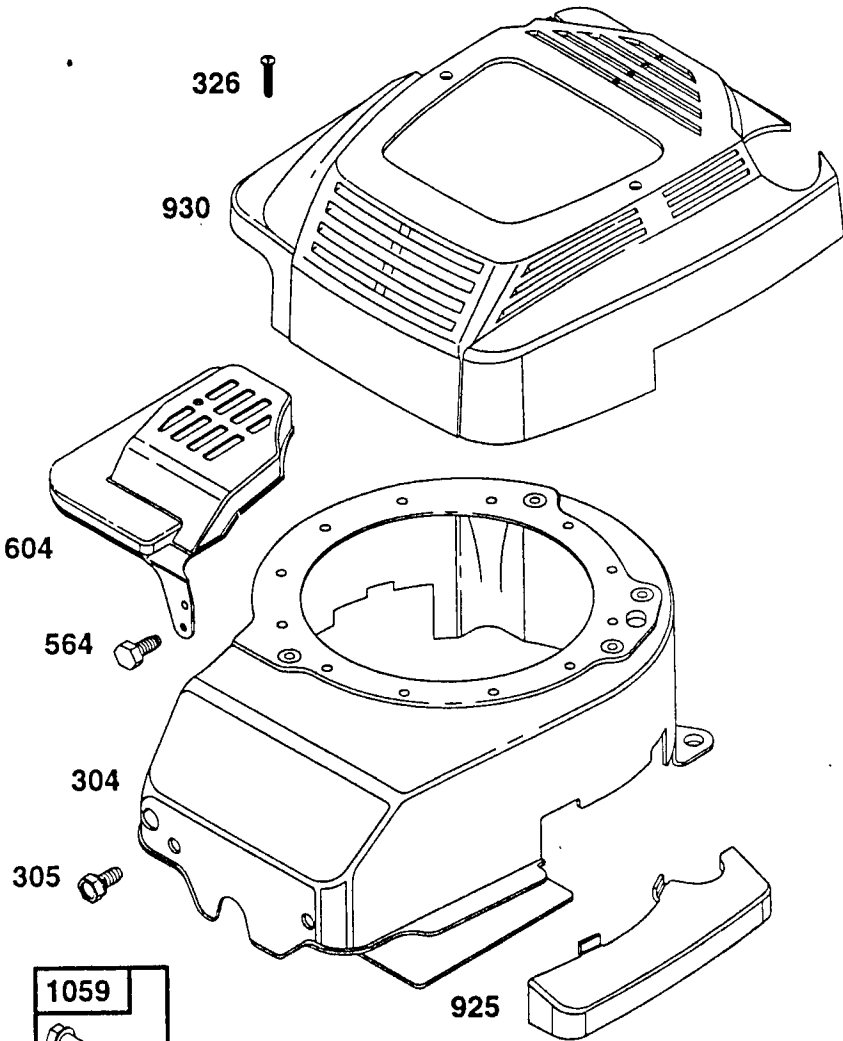

**RIGGS & STRATTON
CYCLE ENGINE**

**MODEL NO. 12H807
TYPE NO.2642-E1**

1019 LABEL KIT

★869
★870

★871

**1095 VALVE OVERHAUL
GASKET SET**

★ REQUIRES SPECIAL TOOLS
TO INSTALL. SEE REPAIR
INSTRUCTION MANUAL.

1058 OWNER'S MANUAL