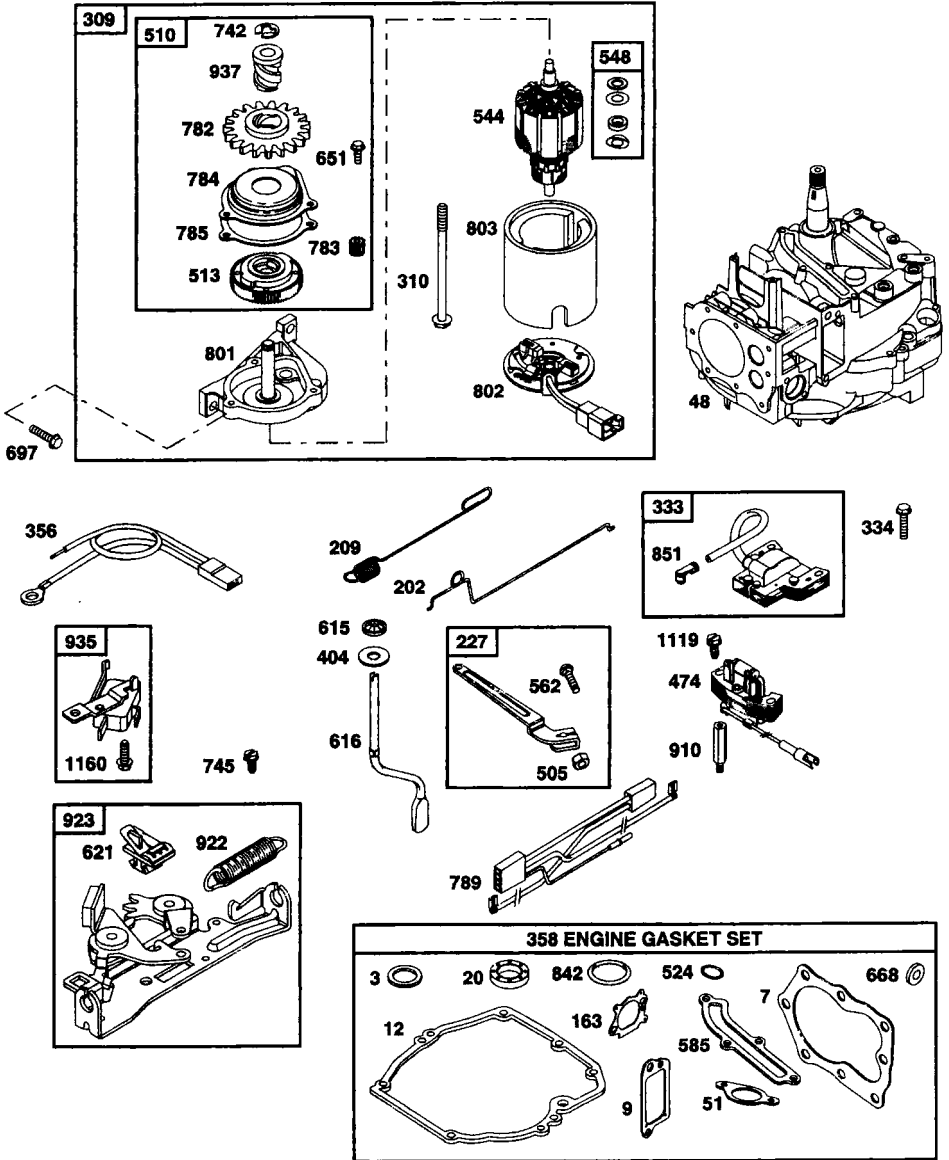

REPAIR PARTS

ROTARY LAWN MOWER - - MODEL NO. 377770

BRIGGS & JSTRATTON MODEL NUMBER 12H807 TYPE NUMBER 2642-B1

ROTARY LAWN MOWER - - MODEL NO. 377770
BRIGGS & JSTRATTON MODEL NUMBER 12H807 TYPE NUMBER 2642-B1

KEY NO.	PART NO.	DESCRIPTION	KEY NO.	PART NO.	DESCRIPTION
1	493260	Cylinder Assembly	95	94098	Screw (Throttle Valve)
2	399269	Bushing/Seal Kit	97	493267	Throttle Shaft
3	299819	★ Oil Seal	104	691242	● Float Hinge Pin
4	493279	Engine Sump	117	494870	Main Jet
5	691160	Cylinder Head	121	498260	Carburetor Overhaul Kit
7	727916	★+ Cylinder Head Gasket	125	498170	Carburetor
8	695250	Breather Assembly	127	694468	● Welch Plug
9	272481	★+ Breather Gasket	130	691203	Throttle Valve
10	94650	Screw (Breather Assembly)	133	398187	Carburetor Float
11	691781	Breather Tube	134	398188	● Needle/Seat Valve
12	272198	★ Crankcase Gasket	137	280492	● ◆ Float Bowl Gasket
13	94547	Screw (Cylinder Head)	146	94388	Timing Key
15	94880	Oil Drain Plug	159	224815	A/C Primer Bracket
16	691451	Crankshaft	163	272653	★ ● ◆ Air Cleaner Gasket
20	399781	★ Oil Seal	187	691371	Fuel Line (Molded)
22	691092	Screw (Engine Sump)	188	690877	Screw (Control Bracket)
23	492175	Flywheel	190	94511	Screw (Fuel Tank)
24	222698	Flywheel Key	202	262579	Mechanical Governor Link
25	499429	Piston Assembly (Standard)	209	263044	Governor Spring
	499430	Piston Assy. (.010 O.S.)	222	497203	Control Bracket
	499431	Piston Assy. (.020 O.S.)	227	690783	Governor Control Lever
	499432	Piston Assy. (.030 O.S.)	276	271716	● ◆ Sealing Washer
26	499425	Ring Set (Standard)	287	94511	Screw (Oil Fill Tube)
	499426	Ring Set (.010 O.S.)	300	497838	Exhaust Muffler
	499427	Ring Set (.020 O.S.)	304	493293	Blower Housing
	499428	Ring Set (.030 O.S.)	305	691108	Screw (Blower Housing)
27	263190	Piston Pin Lock	306	690450	Cylinder Shield
28	499423	Piston Pin	307	94515	Screw (Cylinder Shield)
29	499424	Connecting Rod	309	691376	Starter Motor
32	94699	Screw (Connecting Rod)	310	692327	Screw (Starter Motor)
33	262651	Exhaust Valve	332	690662	Nut (Flywheel)
34	262652	Intake Valve	333	802574	Magneto Armature
35	691270	Valve Spring (Intake)	334	94731	Screw (Magneto Armature)
36	691270	Valve Spring (Exhaust)	337	802592	Sparkplug
40	692194	Valve Retainer	356	692390	Stop Wire
43	493737	Governor/Oil Slinger	358	497316	Engine Gasket Set
45	690548	Valve Tappet	363	19069	Flywheel Puller
46	691449	Camshaft	365	94840	Screw (Carburetor)
48	498826	Short Block	383	89838	Sparkplug Wrench
50	497465	Intake Manifold	404	67072	Washer (Governor Crank)
51	272199	★ Intake Gasket			Screw (Air Cleaner Cover)
54	94526	Screw (Intake Manifold)	425	94872	Screw (Interlock Switch)
55	691421	Rewind Starter Housing			Low Speed: 1900-2100
58	281464	Starter Rope (Cut to Required Length)	443	93758	High Speed: 3000-3200
60	281434	Starter Rope Grip			RPM Settings:
65	94686	Screw (Rewind Starter Housing)			
81	223664	Muffler Screw Lock	★		Included in Engine Gasket Set, Ref Number 358
			●		Included in Carburetor Overhaul Kit, Ref Number 121.
			+		Included in Valve Overhaul Kit, Ref Number 1095.
			◆		Included in Carburetor Gasket Set, Ref Number 977.

NOTE: All component dimensions given in U.S. inches 1 inch = 25.4 mm