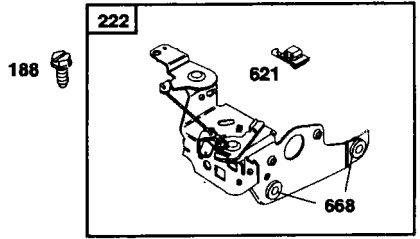

REPAIR PARTS

ROTARY LAWN MOWER - - MODEL NO. 377770

BRIGGS & JSTRATTON MODEL NUMBER 12H807 TYPE NUMBER 2642-B1