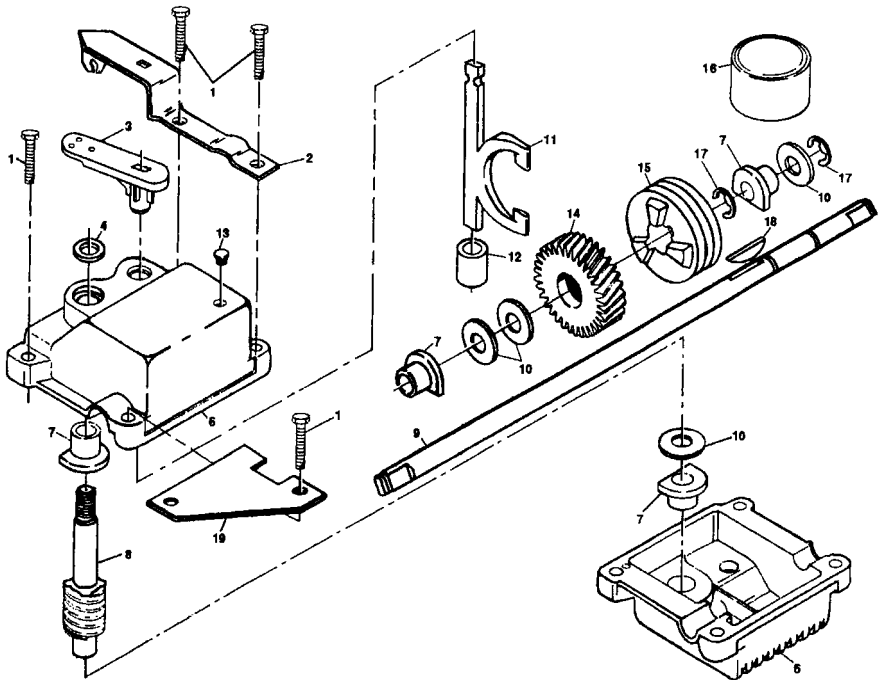

REPAIR PARTS

ROTARY LAWN MOWER - - MODEL NO. 377770 GEAR CASE ASSEMBLY PART NUMBER 702511

KEY NO.	PART NO.	DESCRIPTION
1	17490416	Tapping Screw 1/4-20 x 1-1/4
2	137055X004	Engagement Bracket
3	137053	Shifter
4	57072	Seal
6	48373	Gear Case Halves Kit (Includes Key Nos. 4, 5, and 7)
7	77881	Bearing
8	137051	Worm Shaft
9	137074	Drive Shaft
10	57079	Hardened Washer

KEY NO.	PART NO.	DESCRIPTION
11	131484	Clutch Yoke
12	700343	Bushing
13	86447	Plug
14	137050	Helical Gear
15	750436X	Clutch Jaw
16	750369	Grease
17	12000003	E-Ring
18	850848	Hi-Pro Key
19	81585X004	Spring Bracket

NOTE: All component dimensions given in U.S. inches. 1 inch = 25.4 mm