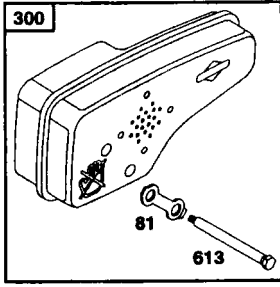

NOTE: All component dimensions given in U.S. inches. 1 inch = 25.4 mm

REPAIR PARTS

ROTARY LAWN MOWER - - MODEL NO. 377770

BRIGGS & JSTRATTON MODEL NUMBER 12H807 TYPE NUMBER 2642-B1

★ REQUIRES SPECIAL TOOLS TO INSTALL. SEE REPAIR INSTRUCTION MANUAL.

1058 OWNER'S MANUAL

REPAIR PARTS

ROTARY LAWN MOWER - - MODEL NO. 377770

BRIGGS & JSTRATTON MODEL NUMBER 12H807 TYPE NUMBER 2642-B1

REPAIR PARTS

ROTARY LAWN MOWER - - MODEL NO. 377770

BRIGGS & JSTRATTON MODEL NUMBER 12H807 TYPE NUMBER 2642-B1