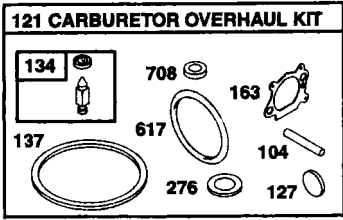

REPAIR PARTS

ROTARY LAWN MOWER - - MODEL NO. 377770

BRIGGS & JSTRATTON MODEL NUMBER 12H807 TYPE NUMBER 2642-B1