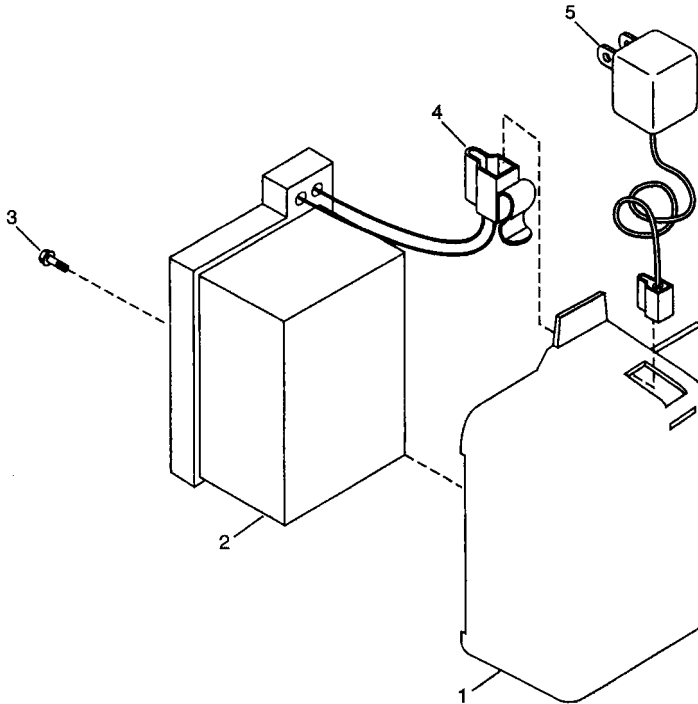

REPAIR PARTS
ROTARY LAWN MOWER - - MODEL NO. 377770

KEY NO.	PART NO.	DESCRIPTION
1	157553	Battery Bracket
2	750909	Battery
3	17411312	Hex Washer Head Screw 13 x .750
4	86353	Connector Mounting Clip
5	130024	Battery Charger