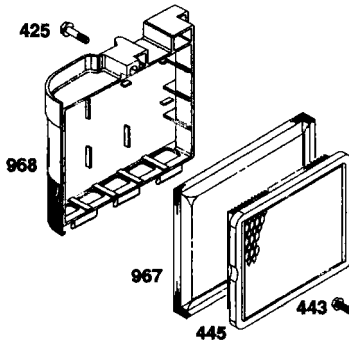

REPAIR PARTS

ROTARY LAWN MOWER - - MODEL NO. 377770

BRIGGS & JSTRATTON MODEL NUMBER 12H807 TYPE NUMBER 2642-B1