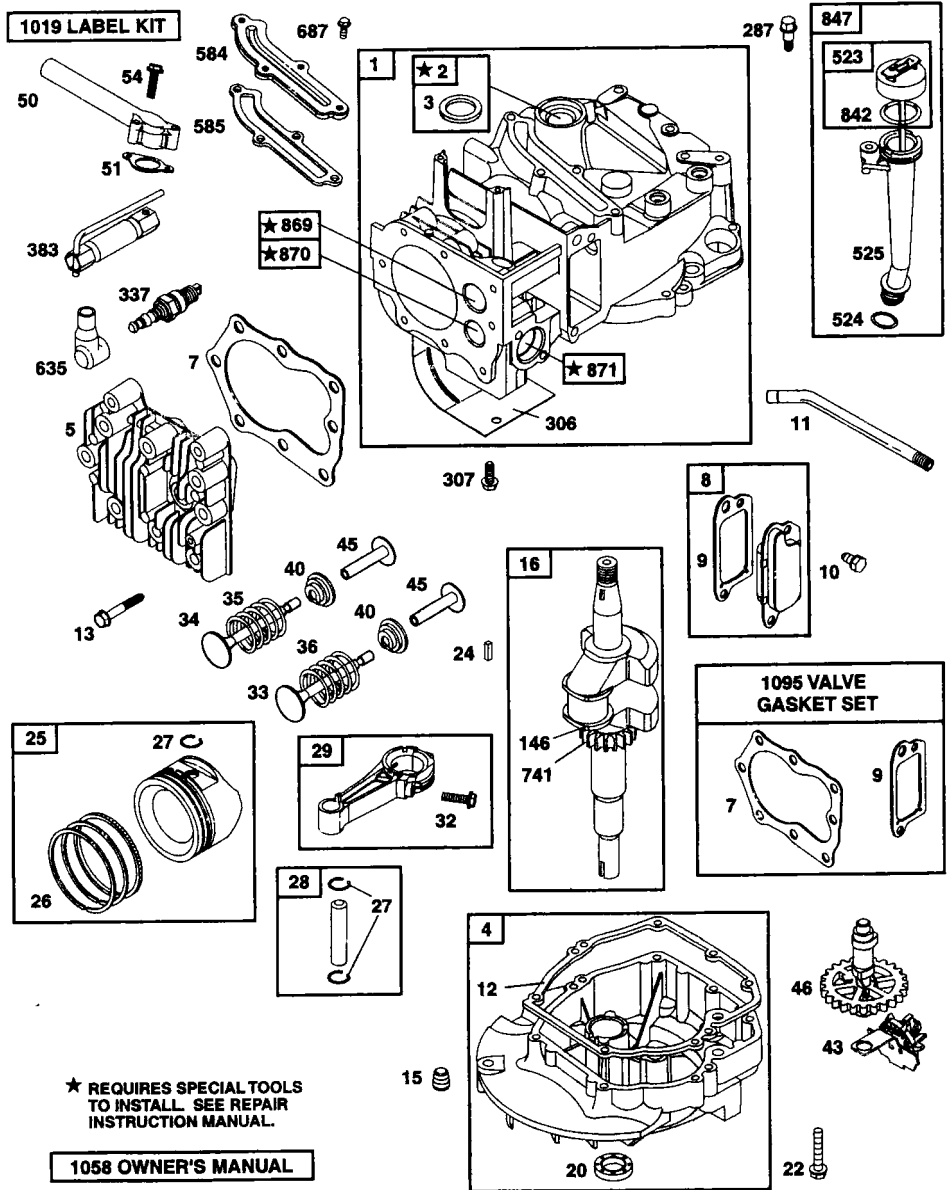

REPAIR PARTS

ROTARY LAWN MOWER - - MODEL NO. 377770

BRIGGS & JSTRATTON MODEL NUMBER 12H807 TYPE NUMBER 2642-B1

★ REQUIRES SPECIAL TOOLS TO INSTALL. SEE REPAIR INSTRUCTION MANUAL.

1058 OWNER'S MANUAL