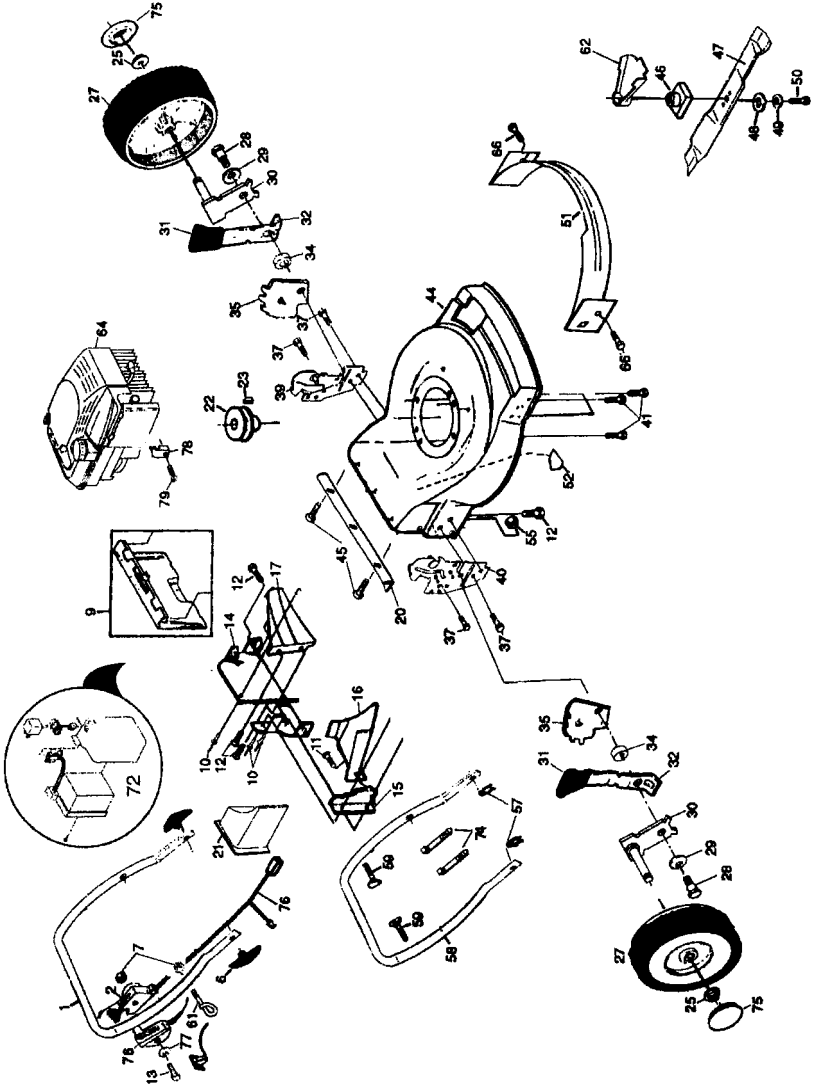

REPAIR PARTS

PAIR PARTS

ROTARY LAWN MOWER -- MODEL NO. 377770

7023 2900

Spartan
ARKUS UCO
KRAFTSMANN

ROTARY LAWN MOWER -- MODEL NO. 377770

REPAIR PARTS

KEY NO.	PART NO.	DESCRIPTION	KEY NO.	PART NO.	DESCRIPTION
1	165452X479	Upper Handle	44	173756	Lawn Mower Housing (Incl. Key #14,15, 17, 51 & 52)
2	171595	Zone Control Asm. (Including Cable)	45	146584	Screw
6	136376	Handle Knob	46	851514	Blade Adapter
7	STD541425	Locknut 1/4-20	47	141114	Blade 22"
9	151023	Rear Door Kit	48	851074	Hardened Washer
10	128415	Pop Rivet	49	850263	Helical Washer 3/8-24 x 1-3/8 Grd. 8
11	150050	Self Tapping Screw #10-24	50	851084	Hex Head Machine Screw 3/8-24 x 1-3/8 Grd. 8
12	STD512505	Hex Tapping Screw 1/4-20 x 1/2	51	170491	Front Baffle Kit
13	701650	Hex Washer Head Screw 1/4-20 x 3.0	52	145494	Danger Decal
14	156374X479	Back Plate	55	751592	Locknut 3/8-16
15	700365X479	Side Baffle	57	51793	Hairpin Cotter
16	133190X479	Discharge Baffle	58	157061X479	Lower Handle
17	140661X479	Rear Baffle	59	131959	Handle Bolt
20	146143X479	Footguard	61	132001	Rope Guide
21	150425	Mulcher Plug	62	134612	Debris Shield
22	84596	Engine Pulley	64	-----	Engine - (See Breakdown) Briggs & Stratton Model 12H807-2642-B1
23	87677	Ht-Pro Key #505	66	17600406	Screw Hex Serated 1/4 x 20 TT
25	83923	Nut	72	-----	Wire tie
27	151158	Wheel & Tire Assembly	74	66426	Hub Cap
28	142748	Shoulder Bolt 3/8-16	75	77400	Throttle Control
29	62335	Belleville Washer	76	700417	Washer, flat, 28 x 62 x .06
30	145935X004	Axle Arm Assembly	77	85723	Cable Clamp
31	701037	Selector Knob	78	111190X	Screw #10 x 5/8
32	700331X004	Selector Spring	79	83816	Operator's Manual (Euro)
35	700325X007	Spacer	--	174243	Operator's Manual (Scan)
37	150078	Wheel Adjusting Bracket	--	174244	Replacement Parts Manual
39	173568X479	Thread Cutting Screw 5/16-18 x 3/4			
38	173568X479	Handle Bracket Assembly (Left)			
40	173570X479	Handle Bracket Assembly (Right)			
41	150406	Hex Head Thread Rolling Screw 3/8-16 x 1-1/8