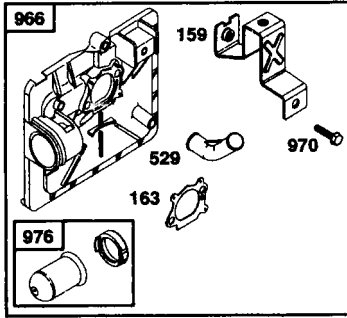

REPAIR PARTS

ROTARY LAWN MOWER - - MODEL NO. 377770 GEAR CASE ASSEMBLY PART NUMBER 702511

KEY NO.	PART NO.	DESCRIPTION
1	17490416	Tapping Screw 1/4-20 x 1-1/4
2	137055X004	Engagement Bracket
3	137053	Shifter
4	57072	Seal
6	48373	Gear Case Halves Kit (Includes Key Nos. 4, 5, and 7)
7	77881	Bearing
8	137051	Worm Shaft
9	137074	Drive Shaft
10	57079	Hardened Washer

KEY NO.	PART NO.	DESCRIPTION
11	131484	Clutch Yoke
12	700343	Bushing
13	86447	Plug
14	137050	Helical Gear
15	750436X	Clutch Jaw
16	750369	Grease
17	12000003	E-Ring
18	850848	Hi-Pro Key
19	81585X004	Spring Bracket

NOTE: All component dimensions given in U.S. inches. 1 inch = 25.4 mm

REPAIR PARTS

ROTARY LAWN MOWER - - MODEL NO. 377770

BRIGGS & JSTRATTON MODEL NUMBER 12H807 TYPE NUMBER 2642-B1

★ REQUIRES SPECIAL TOOLS TO INSTALL. SEE REPAIR INSTRUCTION MANUAL.

1058 OWNER'S MANUAL

REPAIR PARTS

ROTARY LAWN MOWER - - MODEL NO. 377770

BRIGGS & JSTRATTON MODEL NUMBER 12H807 TYPE NUMBER 2642-B1

REPAIR PARTS

ROTARY LAWN MOWER - - MODEL NO. 377770

BRIGGS & JSTRATTON MODEL NUMBER 12H807 TYPE NUMBER 2642-B1