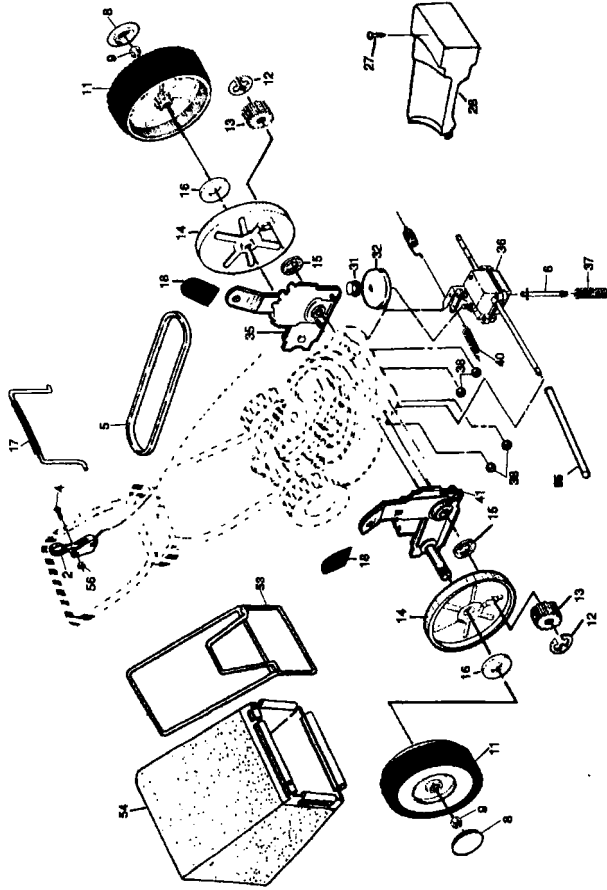

PAIR PARTS

ROTARY LAWN MOWER - - MODEL NO. 377770

REPAIR PARTS

ROTARY LAWN MOWER - - MODEL NO. 377770

KEY NO.	PART NO.	DESCRIPTION	KEY NO.	PART NO.	DESCRIPTION
2	145755	Drive Control	28	154990	Drive Cover
4	158755	Hex Washer Head Screw 1/4-20 x 2-1/8	31	132010	Hex Flange Nut
5	146527	V-Belt	32	137052	Drive Pulley
6	150495	Spring Retainer	35	151521	Wheel Adjuster Assembly (Left)
8	77400	Hubcap	36	702511	Gear Case Assembly
9	145212	Hex Nut	37	137090	Spring
11	151156	Wheel & Tire Assembly	38	63601	Nut
12	12000058	E-Ring	40	75192	Spring
13	137054	Pinion	41	151520	Wheel Adjuster Assembly (Right)
14	88080	Dust Cover	53	169931	Frame
15	88118	Felt Washer	54	173724	Grassbag
16	67725	Washer 1/2 x 1-1/2 x .134	55	86012	Driveshaft Cover
17	145793	Control Bar	56	751152	Nut
18	701037	Selector Knob			
27	143603	Hex Washer Head Screw #10-24 x 3/4