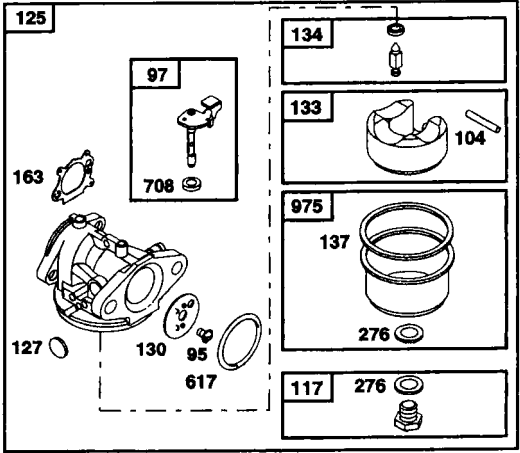

REPAIR PARTS

ROTARY LAWN MOWER - - MODEL NO. 377770

BRIGGS & JSTRATTON MODEL NUMBER 12H807 TYPE NUMBER 2642-B1