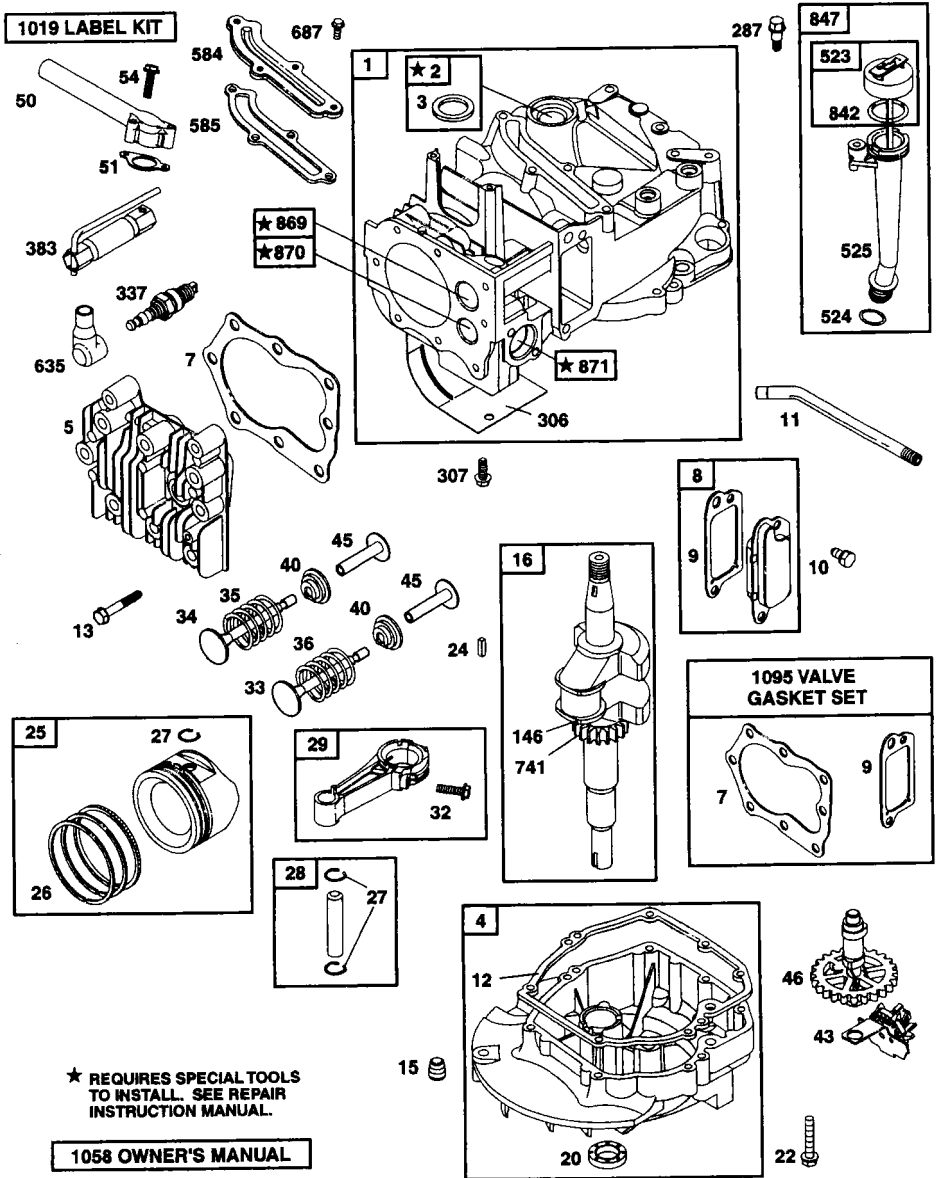

REPAIR PARTS

ROTARY LAWN MOWER - - MODEL NUMBER 377771 BRIGGS & STRATTON ENGINE - MODEL #12H807, TYPE #2642-B1