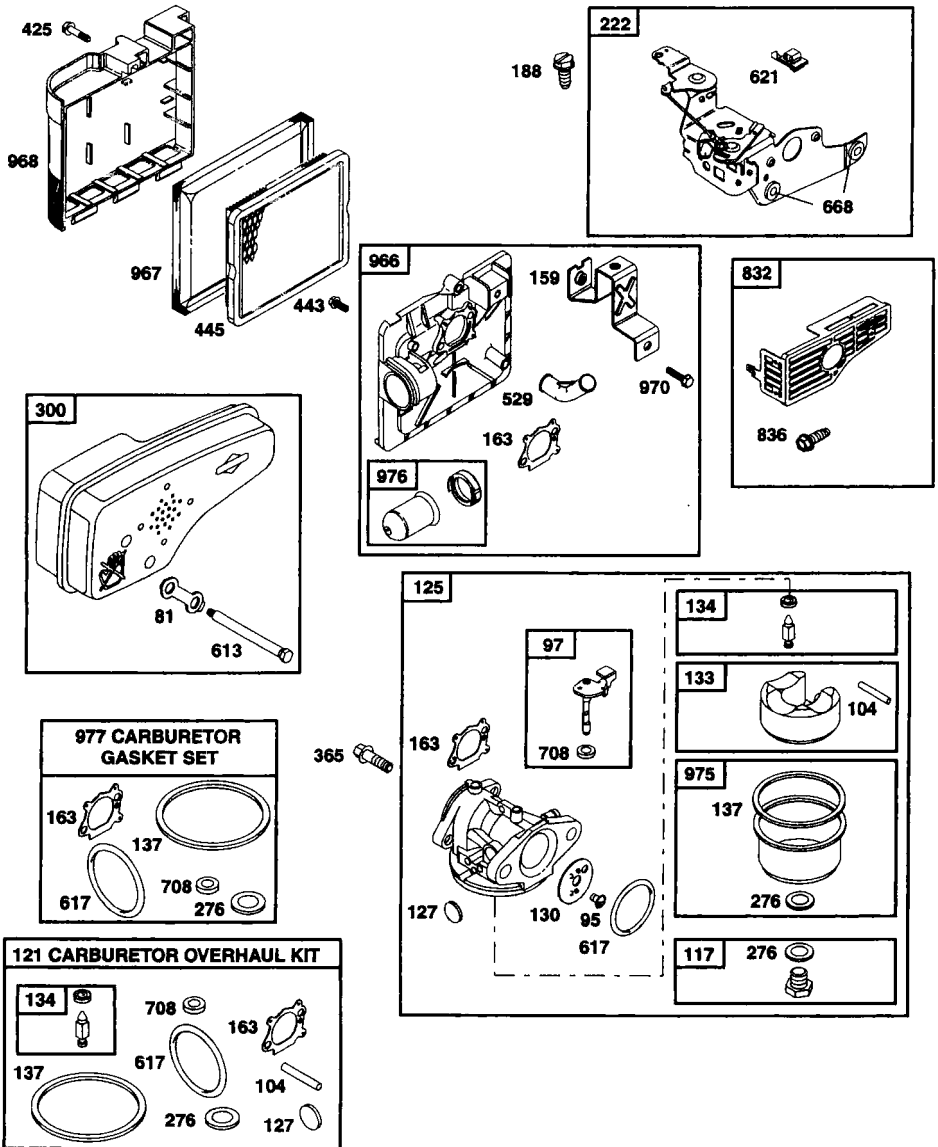

REPAIR PARTS

ROTARY LAWN MOWER - - MODEL NUMBER 377771 BRIGGS & STRATTON ENGINE - MODEL #12H807, TYPE #2642-B1