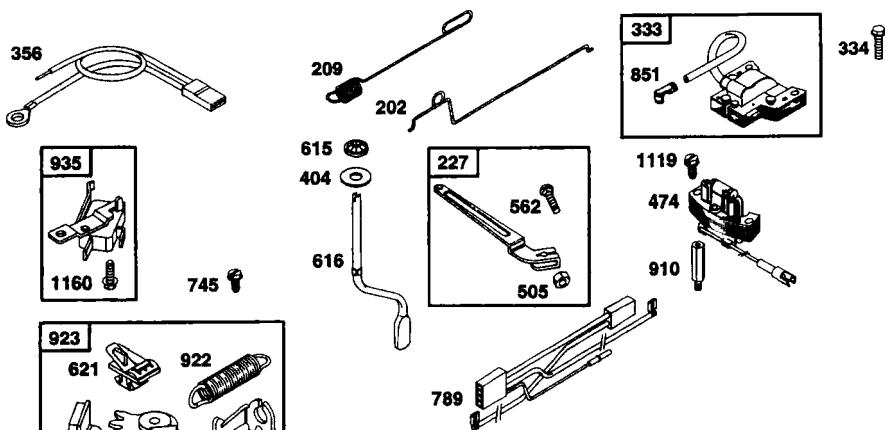

REPAIR PARTS

ROTARY LAWN MOWER - - MODEL NUMBER 377771
BRIGGS & STRATTON ENGINE - MODEL #12H807, TYPE #2642-B1

REPAIR PARTS

ROTARY LAWN MOWER - - MODEL NUMBER 377771 BRIGGS & STRATTON ENGINE - MODEL #12H807, TYPE #2642-B1

KEY NO.	PART NO.	DESCRIPTION	KEY NO.	PART NO.	DESCRIPTION	
	1	493260		95	94098	Screw (Throttle Valve)
	2	399269		97	493267	Throttle Shaft
	3	299819	★	104	691242	● Float Hinge Pin
	4	493279		117	494870	Main Jet
	5	691160		121	498260	Carburetor Overhaul Kit
	7	272916	★+	125	498170	Carburetor
	8	695250		127	694468	● Welch Plug
	9	272481	★+	130	691203	Throttle Valve
	10	94650		133	398187	Carburetor Float
				134	398188	● Needle/Seat Valve
	11	691781		137	280492	● ◆ Float Bowl Gasket
	12	272198	★	146	94388	Timing Key
	13	94547		159	224815	A/C Primer Bracket
	15	94880		163	272653	★ ● ◆ Air Cleaner Gasket
	16	691451		187	691371	Fuel Line (Molded)
	20	399781	★	188	690877	Screw (Control Bracket)
	22	691092		190	94511	Screw (Fuel Tank)
	23	492175		202	262579	Mechanical Governor Link
	24	222698				Governor Spring
	25	499429		209	263044	Control Bracket
				222	497203	Governor Control Lever
		499430		227	690783	● ◆ Sealing Washer
		499431		276	271716	Screw (Oil Fill Tube)
		499432		287	94511	Exhaust Muffler
26		499425		300	497838	Blower Housing
		499426		304	493293	Screw (Blower Housing)
		499427		305	691108	Cylinder Shield
		499428		306	690450	Screw (Cylinder Shield)
27		263190		307	94515	Starter Motor
28		499423		309	691376	Screw (Starter Motor)
29		499424		310	692327	Nut (Flywheel)
32		94699		332	690662	Magneto Armature
33		262651		333	802574	Screw (Magneto Armature)
34		262652		334	94731	Sparkplug
35		691270		337	802592	Stop Wire
36		691270		356	692390	Engine Gasket Set
40		692194		358	497316	Flywheel Pulver
43		493737		363	19069	Screw (Carburetor)
45		690548		365	94840	Sparkplug Wrench
46		691449		383	89838	Washer (Governor Crank)
48		498826		404	67072	Screw (Air Cleaner Cover)
50		497465		425	94872	Screw (Interlock Switch)
51		272199	★	443	93758	A/C Cartridge Filter
54		94526		445	491588	Flywheel Cup
55		691421		456	281503	Pawl Friction Plate
58		281464		459	281505	Ratchet Pawl
				474	691991	Alternator
60		281434				
65		94686				
81		223664