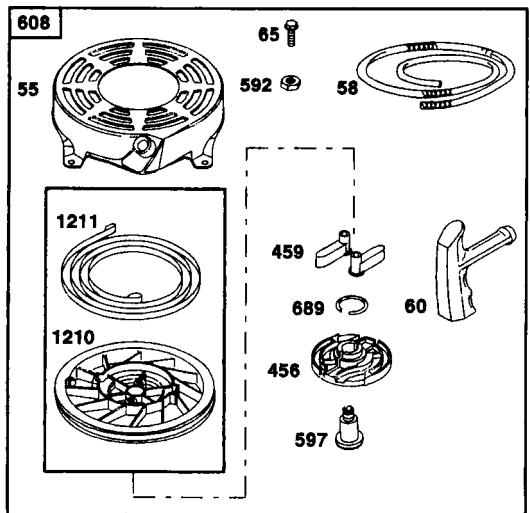

1036 EMISSIONS LABEL