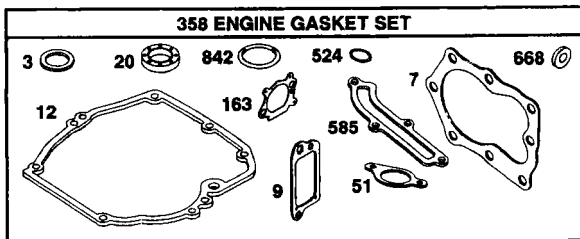

REPAIR PARTS

ROTARY LAWN MOWER - - MODEL NUMBER 377771
BRIGGS & STRATTON ENGINE - MODEL #12H807, TYPE #2642-B1

REPAIR PARTS

ROTARY LAWN MOWER - - MODEL NUMBER 377771 BRIGGS & STRATTON ENGINE - MODEL #12H807, TYPE #2642-B1

KEY NO.	PART NO.	DESCRIPTION	KEY NO.	PART NO.	DESCRIPTION	
	1	493260		95	94098	Screw (Throttle Valve)
	2	399269		97	493267	Throttle Shaft
	3	299819	★	104	691242	● Float Hinge Pin
	4	493279		117	494870	Main Jet
	5	691160		121	498260	Carburetor Overhaul Kit
	7	272916	★+	125	498170	Carburetor
	8	695250		127	694468	● Welch Plug
	9	272481	★+	130	691203	Throttle Valve
	10	94650		133	398187	Carburetor Float
				134	398188	● Needle/Seat Valve
	11	691781		137	280492	● ◆ Float Bowl Gasket
	12	272198	★	146	94388	Timing Key
	13	94547		159	224815	A/C Primer Bracket
	15	94880		163	272653	★ ● ◆ Air Cleaner Gasket
	16	691451		187	691371	Fuel Line (Molded)
	20	399781	★	188	690877	Screw (Control Bracket)
	22	691092		190	94511	Screw (Fuel Tank)
	23	492175		202	262579	Mechanical Governor Link
	24	222698				Governor Spring
	25	499429		209	263044	Control Bracket
				222	497203	Governor Control Lever
		499430		227	690783	● ◆ Sealing Washer
		499431		276	271716	Screw (Oil Fill Tube)
		499432		287	94511	Exhaust Muffler
26		499425		300	497838	Blower Housing
		499426		304	493293	Screw (Blower Housing)
		499427		305	691108	Cylinder Shield
		499428		306	690450	Screw (Cylinder Shield)
27		263190		307	94515	Starter Motor
28		499423		309	691376	Screw (Starter Motor)
29		499424		310	692327	Nut (Flywheel)
32		94699		332	690662	Magneto Armature
33		262651		333	802574	Screw (Magneto Armature)
34		262652		334	94731	Sparkplug
35		691270		337	802592	Stop Wire
36		691270		356	692390	Engine Gasket Set
40		692194		358	497316	Flywheel Pulver
43		493737		363	19069	Screw (Carburetor)
45		690548		365	94840	Sparkplug Wrench
46		691449		383	89838	Washer (Governor Crank)
48		498826		404	67072	Screw (Air Cleaner Cover)
50		497465		425	94872	Screw (Interlock Switch)
51		272199	★	443	93758	A/C Cartridge Filter
54		94526		445	491588	Flywheel Cup
55		691421		456	281503	Pawl Friction Plate
58		281464		459	281505	Ratchet Pawl
				474	691991	Alternator
60		281434				
65		94686				
81		223664