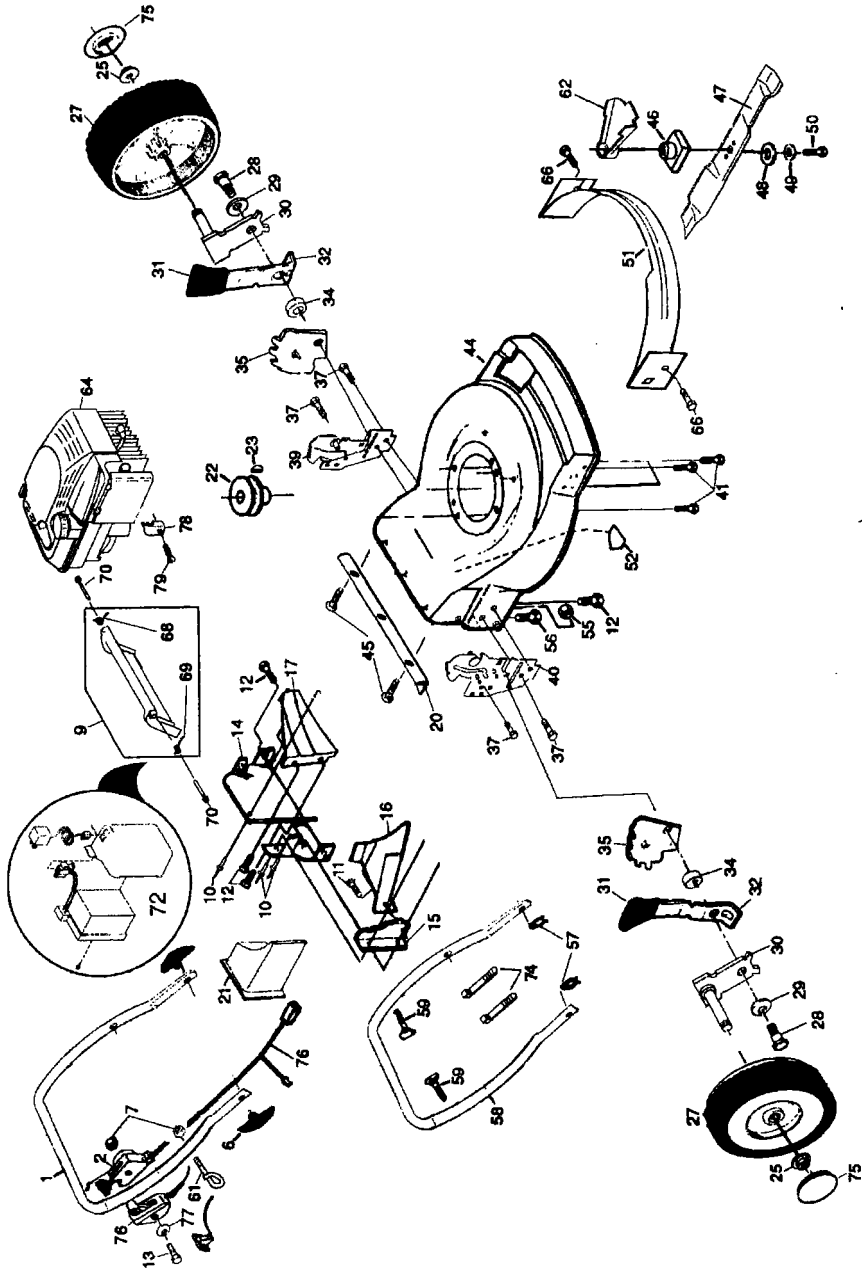

REPAIR PARTS

ROTARY LAWN MOWER -- MODEL NUMBER 377771

REPAIR PARTS

ROTARY LAWN MOWER -- MODEL NUMBER 377771

KEY NO.	PART NO.	DESCRIPTION	KEY NO.	PART NO.	DESCRIPTION
1	166860X479	Upper Handle	47	141114	Blade 22"
2	171595	Zone Control Asm. (Including Cable)	48	851074	Handened Washer
6	136376	Handle Knob	49	850263	Helical Washer 3/8-24 x 1-3/8 Grd. 8
7	STD041425	Locknut 1/4-20	50	851084	Hex Head Machine Screw 3/8-24 x 1-3/8 Grd. 8
9	170847	Rear Door Kit (Includes Key #68 and #69)	51	170491	Front Baffle Kit
10	128415	Pop Rivet	52	145484	Danger Decal
11	150050	Self Tapping Screw #10-24	55	751592	Locknut 3/8-16
12	STD0612505	Hex Tapping Screw 1/4-20 x 1/2	56	88682	Screw
13	701650	Hex Washer Head Screw 1/4-20 x 3.0	57	51793	Hairpin Cotter
14	156377X479	Back Plate	58	151590X479	Lower Handle
15	700365X479	Side Baffle	59	131959	Handle Bolt
16	176655X479	Discharge Baffle	61	132001	Rope Guide
17	140661X479	Rear Baffle	62	134612	Debris Shield
20	146143X479	Footguard	64	-----	Engine, Briggs & Stratton Model #12H807-2642-B1 (See Breakdown)
21	150425	Mulcher Plug	66	17600406	Screw Hex Serated 1/4 x 20 TT
22	84596	Engine Pulley	68	170938	Spring, LH
23	87677	Hi-Pro Key #505	69	170939	Spring, RH
25	83823	Nut	70	165912	Bolt (2)
27	151158	Wheel & Tire Assembly	72	-----	See Battery Repair Parts Page
28	142748	Shoulder Bolt 3/8-16	74	66426	Wire Tie
29	62335	Belleville Washer	75	77400	Hub Cap
30	145935X004	Axle Arm Assembly	76	700417	Throttle Control
31	701037	Selector Knob	77	85723	Washer, flat 28 x 62 x .06
32	700331X004	Selector Spring	78	111190X	Cable Clamp
34	146630	Spacer	79	83816	Screw #10 x 5/8
35	700325X007	Wheel Adjusting Bracket	--	161057	Decal, Warning (not shown)
37	150078	Thread Cutting Screw 5/16-18 x 3/4	--	174243	Operator's Manual (Euro)
39	173569X479	Handle Bracket Assembly (Left)	--	174244	Operator's Manual (Scan)
40	173570X479	Handle Bracket Assembly (Right)	--	177930	Replacement Parts Manual
41	150406	Hex Head Thread Rolling Screw 3/8-16 x 1-1/8			
44	173756	Lawn Mower Housing (Incl. Key #14, 15, 17, 51 & 52)			
45	146694	Screw			
46	851514	Blade Adapter			

NOTE: All component dimensions given in U.S. inches
1 inch = 25.4 mm