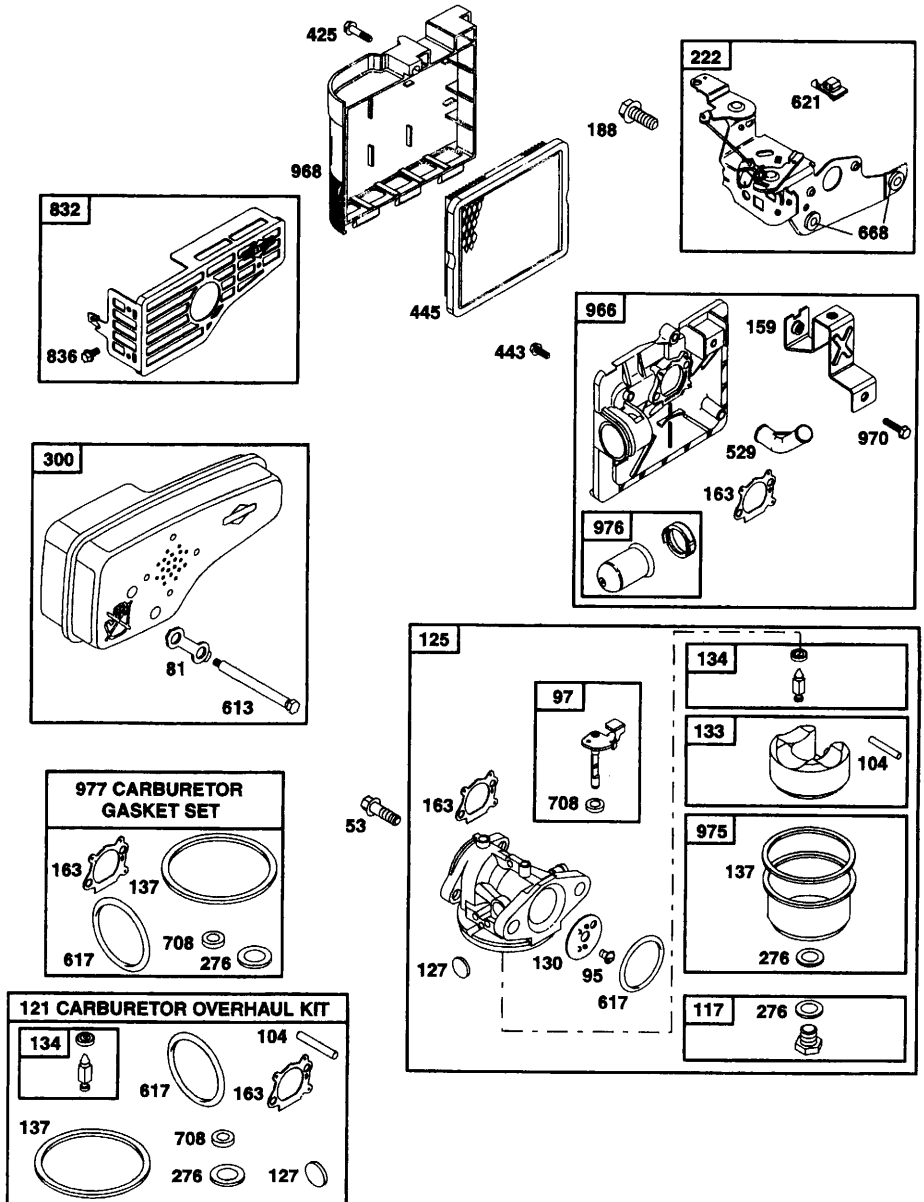

REPAIR PARTS

ROTARY LAWN MOWER - - MODEL NO. 387730
BRIGGS & STRATTON ENGINE MODEL NUMBER 12H802 TYPE NUMBER 2645-B1