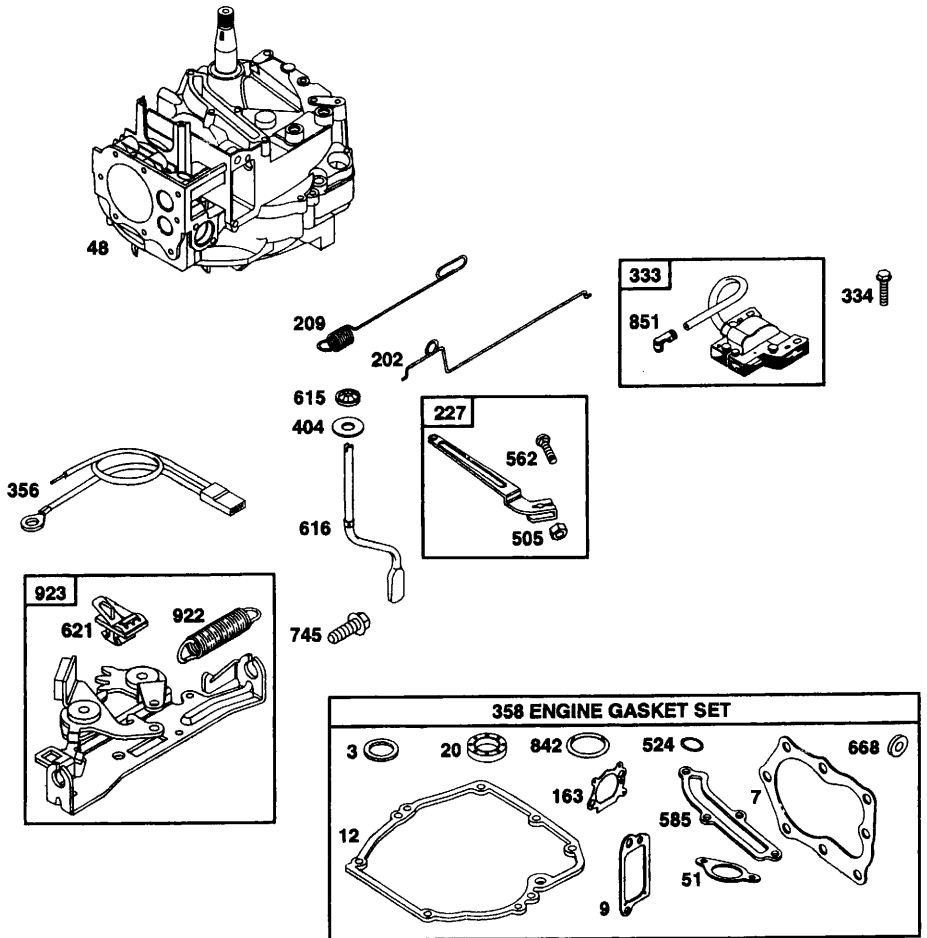

REPAIR PARTS

ROTARY LAWN MOWER - - MODEL NO. 387730
BRIGGS & STRATTON ENGINE MODEL NUMBER 12H802 TYPE NUMBER 2645-B1

REPAIR PARTS

ROTARY LAWN MOWER - - MODEL NO. 387730 BRIGGS & STRATTON ENGINE MODEL NUMBER 12H802 TYPE NUMBER 2645-B1

KEY NO.	PART NO.	DESCRIPTION	KEY NO.	PART NO.	DESCRIPTION
1	493260	Cylinder Assembly	58	281464	Starter Rope (Cut to Required Length)
2	293708	Bushing/Seal Kit			Starter Rope Grip
3	299819	★ Oil Seal	60	281434	Screw (Rewind Starter)
4	493279	Engine Sump	65	94904	Screw (Flywheel Guard)
5	691160	Cylinder Head	78	691108	Muffler Screw Lock
7	272916	★+ Cylinder Head Gasket	81	223664	Screw (Throttle Valve)
8	495786	Breather Assembly	95	94098	Throttle Shaft
9	272481	★+ Breather Gasket	97	493267	● Float Hinge Pin
10	94650	Screw (Breather Assembly)	104	691242	Main Jet (Standard)
		Breather Tube	117	494870	Main Jet (High Altitude)
11	231933	★ Crankcase Gasket	121	498260	Carburetor Overhaul Kit
12	272198	Screw (Cylinder Head)	125	498170	Carburetor
13	94547	Oil Drain Plug	127	694468	● Welch Plug
15	691680	Crankshaft	130	224908	Throttle Valve
16	691451	★ Oil Seal	133	398187	Carburetor Float
20	399781	Screw (Engine Sump)	134	398188	● Needle Valve (Includes Seat)
22	691092	Flywheel			● ◆ Float Bowl Gasket
23	492177	Flywheel Key	137	280492	Timing Key
24	222698	Piston Assembly (Standard)	146	94388	Support Bracket
25	499429	Piston Assy. (.010 O.S.)	159	224815	★ ◆ Air Cleaner Gasket
	499430	Piston Assy. (.020 O.S.)	163	272653	Fuel Line
	499431	Piston Assy. (.030 O.S.)	187	691050	Screw (Control Bracket)
26	499432	Ring Set (Standard)	188	94644	Screw (Fuel Tank)
	499425	Ring Set (.010 O.S.)	190	94511	Mechanical Governor Link
	499426	Ring Set (.020 O.S.)	202	262579	Governor Spring
	499427	Ring Set (.030 O.S.)	209	263044	Control Bracket
27	263190	Piston Pin Lock	222	497203	Governor Control Lever
28	499423	Piston Pin	227	690783	● ◆ Sealing Washer
29	499424	Connecting Rod	276	271716	Screw (Oil Fill Tube)
32	94699	Screw (Connecting Rod)	287	94511	Exhaust Muffler
33	262651	Exhaust Valve	300	497838	Blower Housing
34	262652	Intake Valve	304	493293	Screw (Blower Housing)
35	691270	Valve Spring (Intake)	305	691108	Cylinder Shield
36	691270	Valve Spring (Exhaust)	306	690450	Screw (Cylinder Shield)
37	694086	Flywheel Guard	307	690345	
40	93312	Valve Retainer			
43	493737	Governor/Oil Slinger	★		Included in Engine Gasket Set, Ref Number 358.
45	690548	Valve Tappet	●		Included in Carburetor Overhaul Kit, Ref Number 121.
48	498826	Short Block	◆		Included in Carburetor Gasket Set, Ref Number 977.
46	691449	Cam Gear	+		Included in Valve Overhaul Kit, Ref Number 1095.
50	497465	Intake Manifold			
51	272199	★ Intake Gasket			
53	692524	Screw (Carburetor)			
54	94526	Screw (Intake Manifold)			
55	691421	Rewind Starter Housing			

NOTE: All component dimensions given in U.S. inches 1 Inch = 25.4 mm