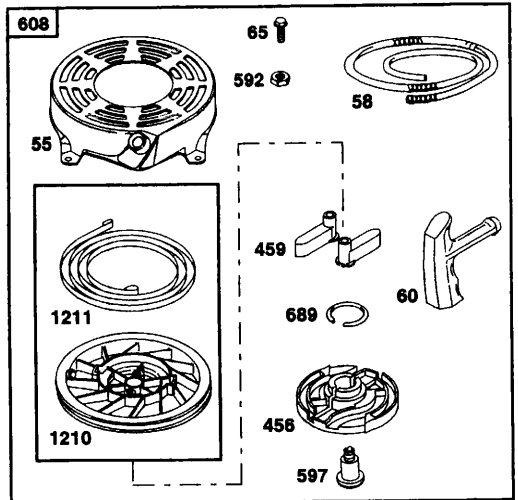

1036 EMISSIONS LABEL