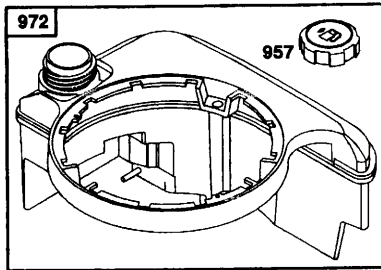

REPAIR PARTS

ROTARY LAWN MOWER - - MODEL NO. 387730
BRIGGS & STRATTON ENGINE MODEL NUMBER 12H802 TYPE NUMBER 2645-B1