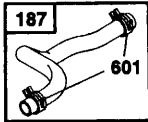

REPAIR PARTS

ROTARY LAWN MOWER - - MODEL NO. 387730
BRIGGS & STRATTON ENGINE MODEL NUMBER 12H802 TYPE NUMBER 2645-B1