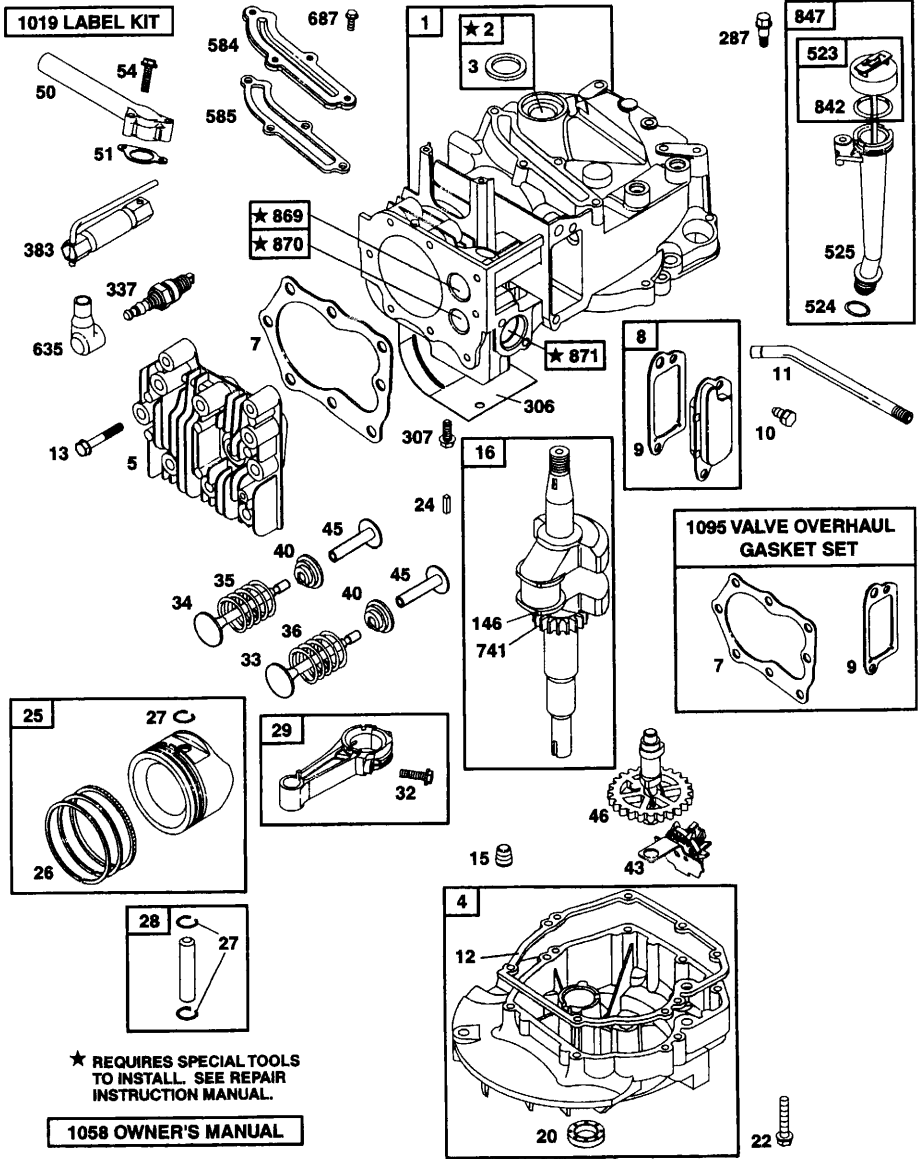

EPAIR PARTS

ROTARY LAWN MOWER -- MODEL NO. 387730

KEY NO.	PART NO.	DESCRIPTION	KEY NO.	PART NO.	DESCRIPTION
1	63601	Locknut 1/4-20	55	145494	Danger Decal
2	86902	Control Bar	59	168996	Lawn Mower Housing (Incl. Key Nos. 55)
3	132001	Rope Guide	61	851514	Blade Adapter
4	169709	Upper Handle	62	141114	22" Blade
5	169708	Lower Handle	63	851074	Hardened Washer
7	131959	Handle Bolt 5/16-18	64	850263	Helical Lockwasher 3/8
11	130861	Engine Zone Control Cable	65	851084	Screw Hex Head 3/8-24 x 1-3/8 (Grd. 8)
12	750097	Hex Washer Head Screw #10-24 x 1/2	67	-----	Engine - Craftsman (See Breakdown)
13	850733X004	Up-Stop Bracket	72	167131X004	Engine Model No. 12H802-2645-B1
16	196376	Handle Knob	73	167133X004	Axle Arm Assm. (RR)
19	51793	Halfpin Cotter	76	161622	Axle Arm Assm. (RF)
21	154147	Footguard	77	85825	Clip, Closeout
22	66426	Wire Tie	78	160828	Screw
23	160831	Discharge Guard	79	167130X004	Shoulder Bolt
27	160832	Torsion Spring	80	167132X004	Axle Arm Assm. (LR)
30	160833	Hinge Rod	81	151162	Axle Arm Assm. (LF)
33	63124	Nut Hex Flange Lock 5/16 - 18	86	160830	Wheel Assembly (Front)
34	170373X479	Wheel Bracket Support (Left)	87	751153	Mulch Plate
35	170374X479	Wheel Bracket Support (Right)	88	700417	Lock Nut 5/16-18
36	160835X007	Wheel Bracket Adjuster	89	144929	Throttle Coontrol
39	168360X004	Selector Spring	90	111190X	Screw
40	701037	Selector Knob	91	83816	Cable Clamp
43	9112222	Washer	92	69180	Screw #10 x 5/8
45	172720	Wheel Assembly (Rear)	99	174246	Nut (for footguard)
46	83923	Locknut 1/16-18	--	174247	Operator's Manual (Euro)
50	77400	Hubcap	--	174248	Operator's Manual (Scan)
51	74760514	Hex Bolt	--		Replacement Parts Manual
52	150406	Hex Head Thread Rolling Screw 3/8-16 x 1			

REPAIR PARTS

ROTARY LAWN MOWER - - MODEL NO. 387730
BRIGGS & STRATTON ENGINE MODEL NUMBER 12H802 TYPE NUMBER 2645-B1

★ REQUIRES SPECIAL TOOLS TO INSTALL. SEE REPAIR INSTRUCTION MANUAL.

1058 OWNER'S MANUAL