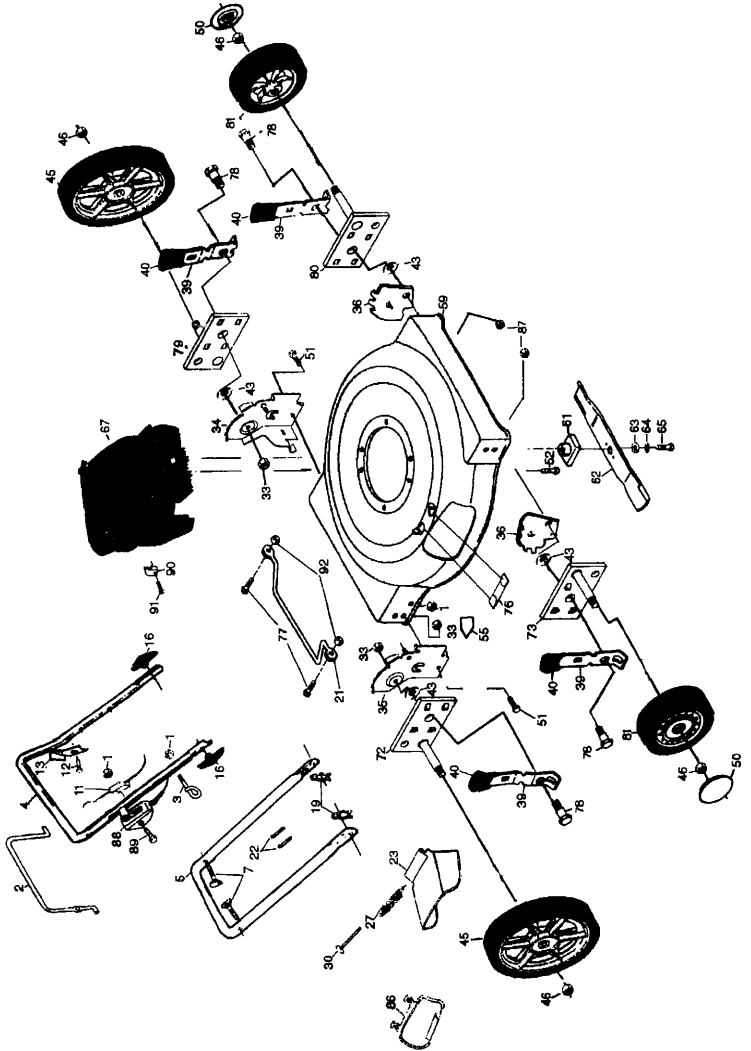

**REPAIR PARTS MANUAL
MODEL NO. 387730
LAWN MOWER**

CRAFTSMAN®

REPAIR PARTS

ROTARY LAWN MOWER -- MODEL NO. 387730

REPAIR PARTS

EPAIR PARTS

ROTARY LAWN MOWER -- MODEL NO. 387730

KEY NO.	PART NO.	DESCRIPTION	KEY NO.	PART NO.	DESCRIPTION
1	63601	Locknut 1/4-20	55	145494	Danger Decal
2	86902	Control Bar	59	168996	Lawn Mower Housing (Incl. Key Nos. 55)
3	132001	Rope Guide	61	851514	Blade Adapter
4	169709	Upper Handle	62	141114	22" Blade
5	169708	Lower Handle	63	851074	Hardened Washer
7	131959	Handle Bolt 5/16-18	64	850263	Helical Lockwasher 3/8
11	130861	Engine Zone Control Cable	65	851084	Screw Hex Head 3/8-24 x 1-3/8 (Grd. 8)
12	750097	Hex Washer Head Screw #10-24 x 1/2	67	-----	Engine - Craftsman (See Breakdown)
13	850733X004	Up-Stop Bracket	72	167131X004	Engine Model No. 12H802-2645-B1
16	196376	Handle Knob	73	167133X004	Axle Arm Assm. (RR)
19	51793	Halfpin Cotter	76	161622	Axle Arm Assm. (RF)
21	154147	Footguard	77	85825	Clip, Closeout
22	66426	Wire Tie	78	160828	Screw
23	160831	Discharge Guard	79	167130X004	Shoulder Bolt
27	160832	Torsion Spring	80	167132X004	Axle Arm Assm. (LR)
30	160833	Hinge Rod	81	151162	Axle Arm Assm. (LF)
33	63124	Nut Hex Flange Lock 5/16 - 18	86	160830	Wheel Assembly (Front)
34	170373X479	Wheel Bracket Support (Left)	87	751153	Mulch Plate
35	170374X479	Wheel Bracket Support (Right)	88	700417	Lock Nut 5/16-18
36	160835X007	Wheel Bracket Adjuster	89	144929	Throttle Coontrol
39	168360X004	Selector Spring	90	111190X	Screw
40	701037	Selector Knob	91	83816	Cable Clamp
43	9112222	Washer	92	69180	Screw #10 x 5/8
45	172720	Wheel Assembly (Rear)	99	174246	Nut (for footguard)
46	83923	Locknut 1/16-18	--	174247	Operator's Manual (Euro)
50	77400	Hubcap	--	174248	Operator's Manual (Scan)
51	74760514	Hex Bolt	--		Replacement Parts Manual
52	150406	Hex Head Thread Rolling Screw 3/8-16 x 1			