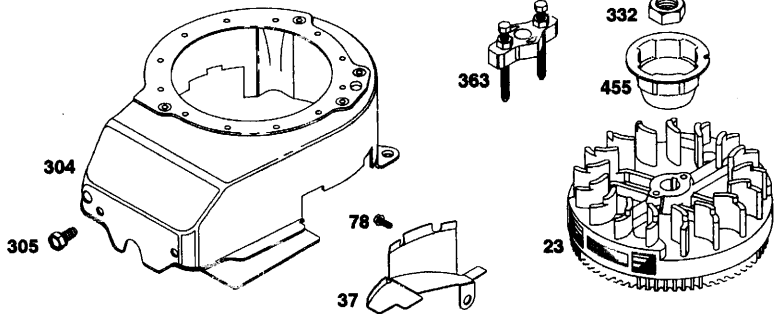

REPAIR PARTS

ROTARY LAWN MOWER - - MODEL NO. 387730
BRIGGS & STRATTON ENGINE MODEL NUMBER 12H802 TYPE NUMBER 2645-B1