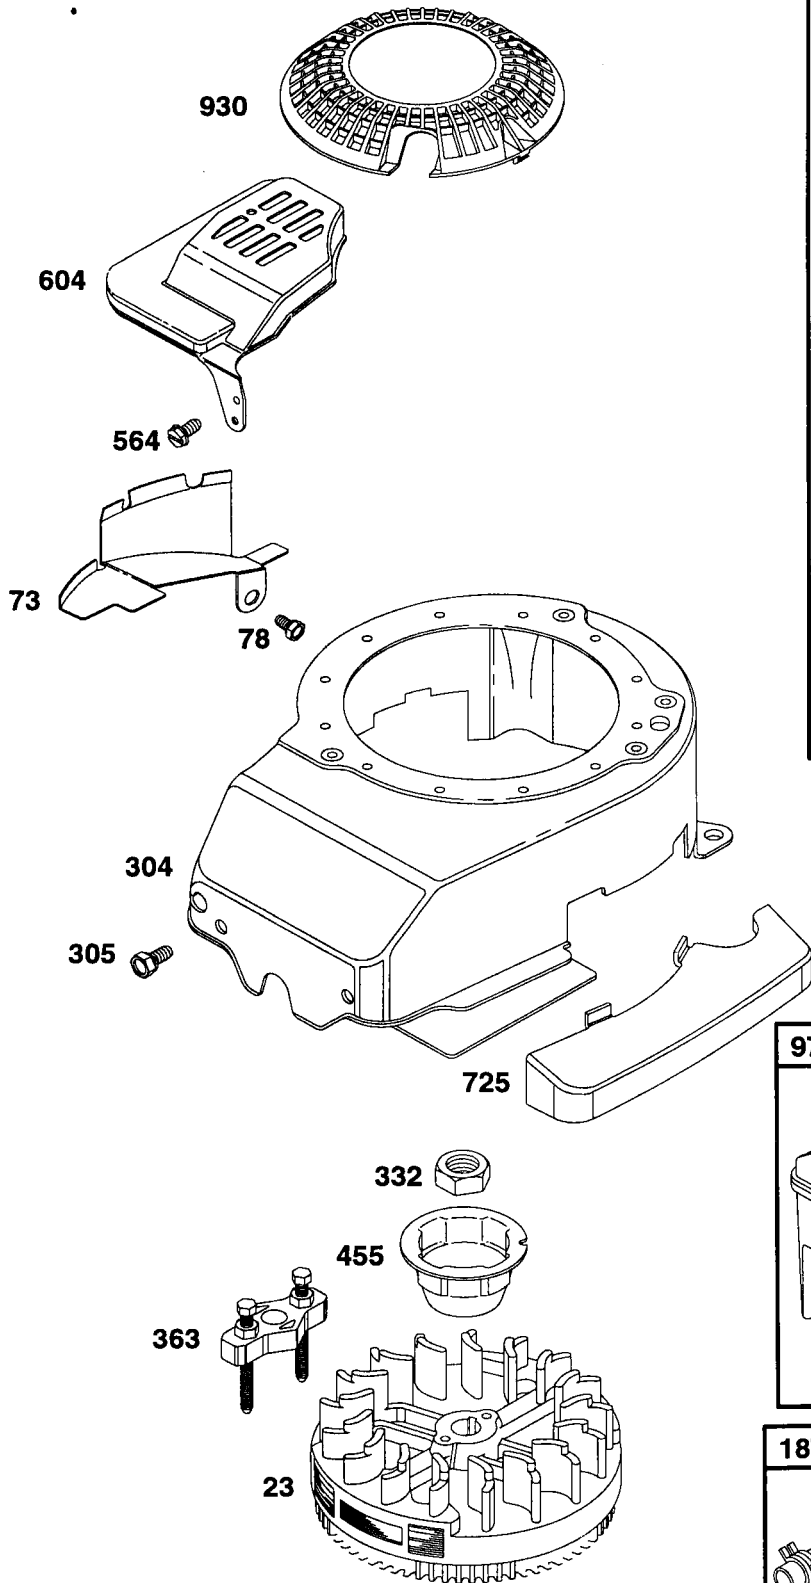

**BRIGGS & STRATTON
4-CYCLE ENGINE**

**MODEL
TYPE N**

**BR
4**

1036 LABEL KIT-EMISSION