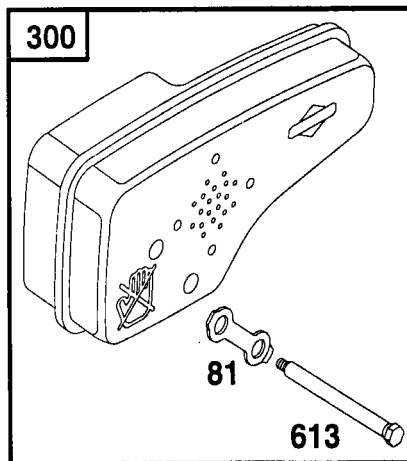

**BRIGGS & STRATTON
4-CYCLE ENGINE**

**MODEL NO. 12H802
TYPE NO.1928-E1**

KEY NO.	PART NO.	DESCRIPTION
1	493260	Cylinder Assembly
2	399269	Bushing/Seal Kit
3	299819	★ Oil Seal
4	493279	Engine Sump
5	691160	Cylinder Head
7	272916	★+ Cylinder Head Gasket
8	495786	Breather Assembly
9	272481	★+ Breather Gasket
10	691125	Screw (Breather Assembly)
11	691781	Breather Tube
12	272198	★ Crankcase Gasket
13	94547	Screw (Cylinder Head)
15	94880	Oil Drain Plug
16	691451	Crankshaft
20	399781	★ Oil Seal
22	94220	Screw (Engine Sump)
22	94612	Screw (One Used in Hole Nearest Breather)
23	492177	Flywheel
24	222698	Flywheel Key
25	499429	Piston Assembly (Standard)
	499430	Piston Assy. (.010" O.S.)
	499431	Piston Assy. (.020" O.S.)
	499432	Piston Assy. (.030" O.S.)
26	499425	Ring Set (Standard)
	499426	Ring Set (.010" O.S.)
	499427	Ring Set (.020" O.S.)
	499428	Ring Set (.030" O.S.)
27	263190	Piston Pin Lock
28	499423	Piston Pin
29	499424	Connecting Rod
32	94699	Screw (Connecting Rod)
33	262651	Exhaust Valve
34	262652	Intake Valve
35	691270	Valve Spring
40	692194	Valve Retainer
43	493737	Governor/Oil Slinger
45	690548	Valve Tappet
46	691449	Camshaft
48	498826	Short Block
50	497465	Intake Manifold
51	272199	★ Intake Gasket
53	94525	Screw (Carburetor)
54	94526	Screw (Intake Manifold)
55	691421	Rewind Starter Housing
58	280399	Starter Rope (Cut to Required Length)
60	281434	Starter Rope Grip
65	94686	Screw (Rewind Starter Housing)
73	691191	Rotating Screen
78	691108	Screw (Rotating Screen)
81	223664	Screw (Muffler Lock)
95	94098	Screw (Throttle Valve)
97	493267	Throttle Shaft
104	691242	● Float Hinge Pin
110	— — —	● ◆ Washer (Sold in Kit Only)
117	494870	Main Jet

KEY NO.	PART NO.	DESCRIPTION
121	498260	Carburetor Overhaul Kit
125	498170	Carburetor
127	— — —	● Welch Plug (Sold in Kit Only)
130	691203	Throttle Valve
133	398187	Carburetor Float
134	398188	● Needle/Seat Valve
137	— — —	● ◆ Float Bowl Gasket (Sold in Kit Only)
144	498144	Pulley/Spring Assembly
146	94388	Timing Key
159	224815	A/C Primer Bracket
163	272653	★ ◆ Air Cleaner Gasket
177	691031	★ O-Ring Seal (Dipstick)
187	492790	Fuel Line (Molded)
190	94511	Screw (Fuel Tank)
202	262579	Mechanical Governor Link
209	263044	Governor Spring
217	262749	Choke Return Spring
222	497203	Control Bracket
227	690783	Governor Control Lever
287	94511	Screw (Oil Fill Tube)
300	497838	Exhaust Muffler
304	493293	Blower Housing-
305	691108	Screw (Blower Housing)
306	690450	Cylinder Shield
307	94515	Screw (Cylinder Shield)
332	690662	Nut (Flywheel)
333	802574	Magneto Armature
334	94731	Screw (Magneto Armature)
337	802592	Sparkplug
356	692390	Stop Wire
358	497316	Engine Overhaul Gasket Set
363	19069	Puller Flywheel
373	92987	Nut (Rewind Starter Housing)
383	89838	Sparkplug Wrench
404	67072	Washer (Governor Crank)
425	94872	Screw (Air Cleaner Cover)
443	93758	Screw (Interlock Switch)
445	491588	A/C Cartridge Filter
455	691219	Flywheel Cup
456	281503	Pawl Friction Plate
459	281505	Ratchet Pawl
523	495264	Dipstick
525	495265	Dipstick Tube
529	281299	Grommet
562	92613	Bolt (Governor Lever)
564	93801	Screw (Control Cover)
584	692342	Breather Passage Cover
585	272238	★ Breather Passage Gasket
592	231082	Nut (Governor Lever)
597	94943	Screw (Pawl Friction Plate)

RPM Settings: Low Speed: 1900-2100
High Speed: 3000-3200

◆ Included in Carburetor Gasket Set 977.

★ Included in Gasket Set, Ref Nurr

● Included in Carburetor Kit, Ref 1

+ Included in Valve Overhaul Kit

NOTE: All component dimensions
1 inch = 25.4 mm