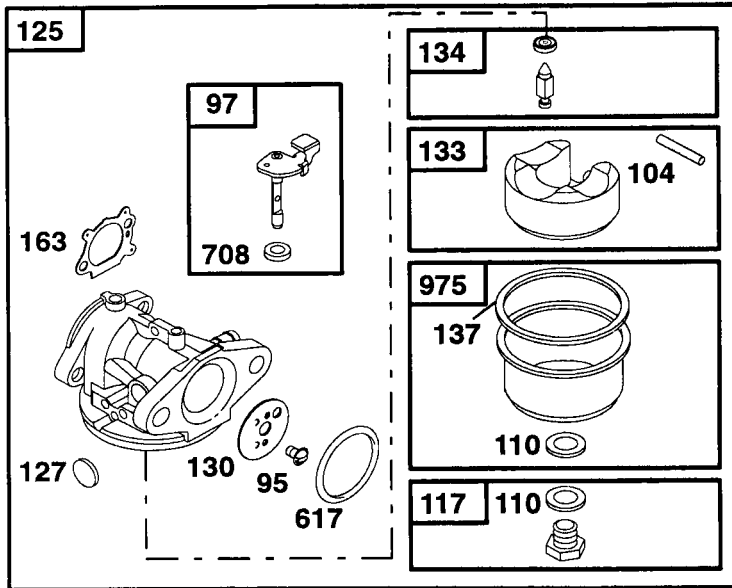

REPAIR PARTS

ROTARY LAWN MOWER - - MODEL NO. 917.388030

KEY NO.	PART NO.	DESCRIPTION	KEY NO.	PART NO.	DESCRIPTION
1	63601	Locknut 1/4-20	51	74760514	Hex Bolt
2	86902	Control Bar	52	150406	Hex Head Thread Rolling Screw 3/8-16 x 1
3	132001	Rope Guide	55	145494	Danger Decal
4	160834X479	Upper Handle	59	168996	Lawn Mower Housing (Incl. Key Nos. 55)
5	160609X479	Lower Handle	61	851514	Blade Adapter
6	57143	Wave Washer	62	141114	22" Blade
7	131959	Handle Bolt 5/16-18	63	851074	Hardened Washer
11	700892	Engine Zone Control Cable	64	850263	Helical Lockwasher 3/8
12	750097	Hex Washer Head Screw #10-24 x 1/2	65	851084	Screw Hex Head 3/8-24 x 1-3/8 (Grd. 8)
13	850733X004	Up-Stop Bracket	67	- - - - -	Engine - (See Breakdown)
16	136376	Handle Knob	72	167131X004	Briggs & Stratton Model No. 12H802-1928-E1
19	51793	Hairpin Cotter	73	167133X004	Axle Arm Assm. (RR)
21	154147	Footguard	76	161622	Axle Arm Assm. (RF)
22	66426	Wire Tie	77	85825	Clip. Closeout
23	160831	Discharge Guard	78	160828	Screw
27	160832	Torsion Spring	79	167130X004	Shoulder Bolt
30	160833	Hinge Rod	80	167132X004	Axle Arm Assm. (LR)
33	63124	Nut Hex Flange Lock 5/16 - 18	81	151163	Axle Arm Assm. (LF)
34	168162X479	Wheel Bracket Support (Left)	86	160830	Wheel Assembly (Front)
35	168163X479	Wheel Bracket Support (Right)	87	751153	Mulch Plate
36	160835X007	Wheel Bracket Adjuster	88	700637	Lock Nut 5/16-18
39	168360X004	Selector Spring	89	144929	Throttle
40	701037	Selector Knob	90	69180	Screw
43	19112222	Washer	- -	162300	Nut
45	151161	Wheel Assembly (Rear)	- -	168995	Warning Decal (Not Shown)
46	83923	Locknut 1/16-18			Owner's Manual
50	77400	Hubcap			

**BRIGGS & STRATTON
4-CYCLE ENGINE**

**MODEL NO. 12H802
TYPE NO.1928-E1**

1019 LABEL KIT

★ REQUIRES SPECIAL TOOLS
TO INSTALL. SEE REPAIR
INSTRUCTION MANUAL.

1058 OWNER'S MANUAL

REPAIR

**BRIGGS & STRATTON
4-CYCLE ENGINE**