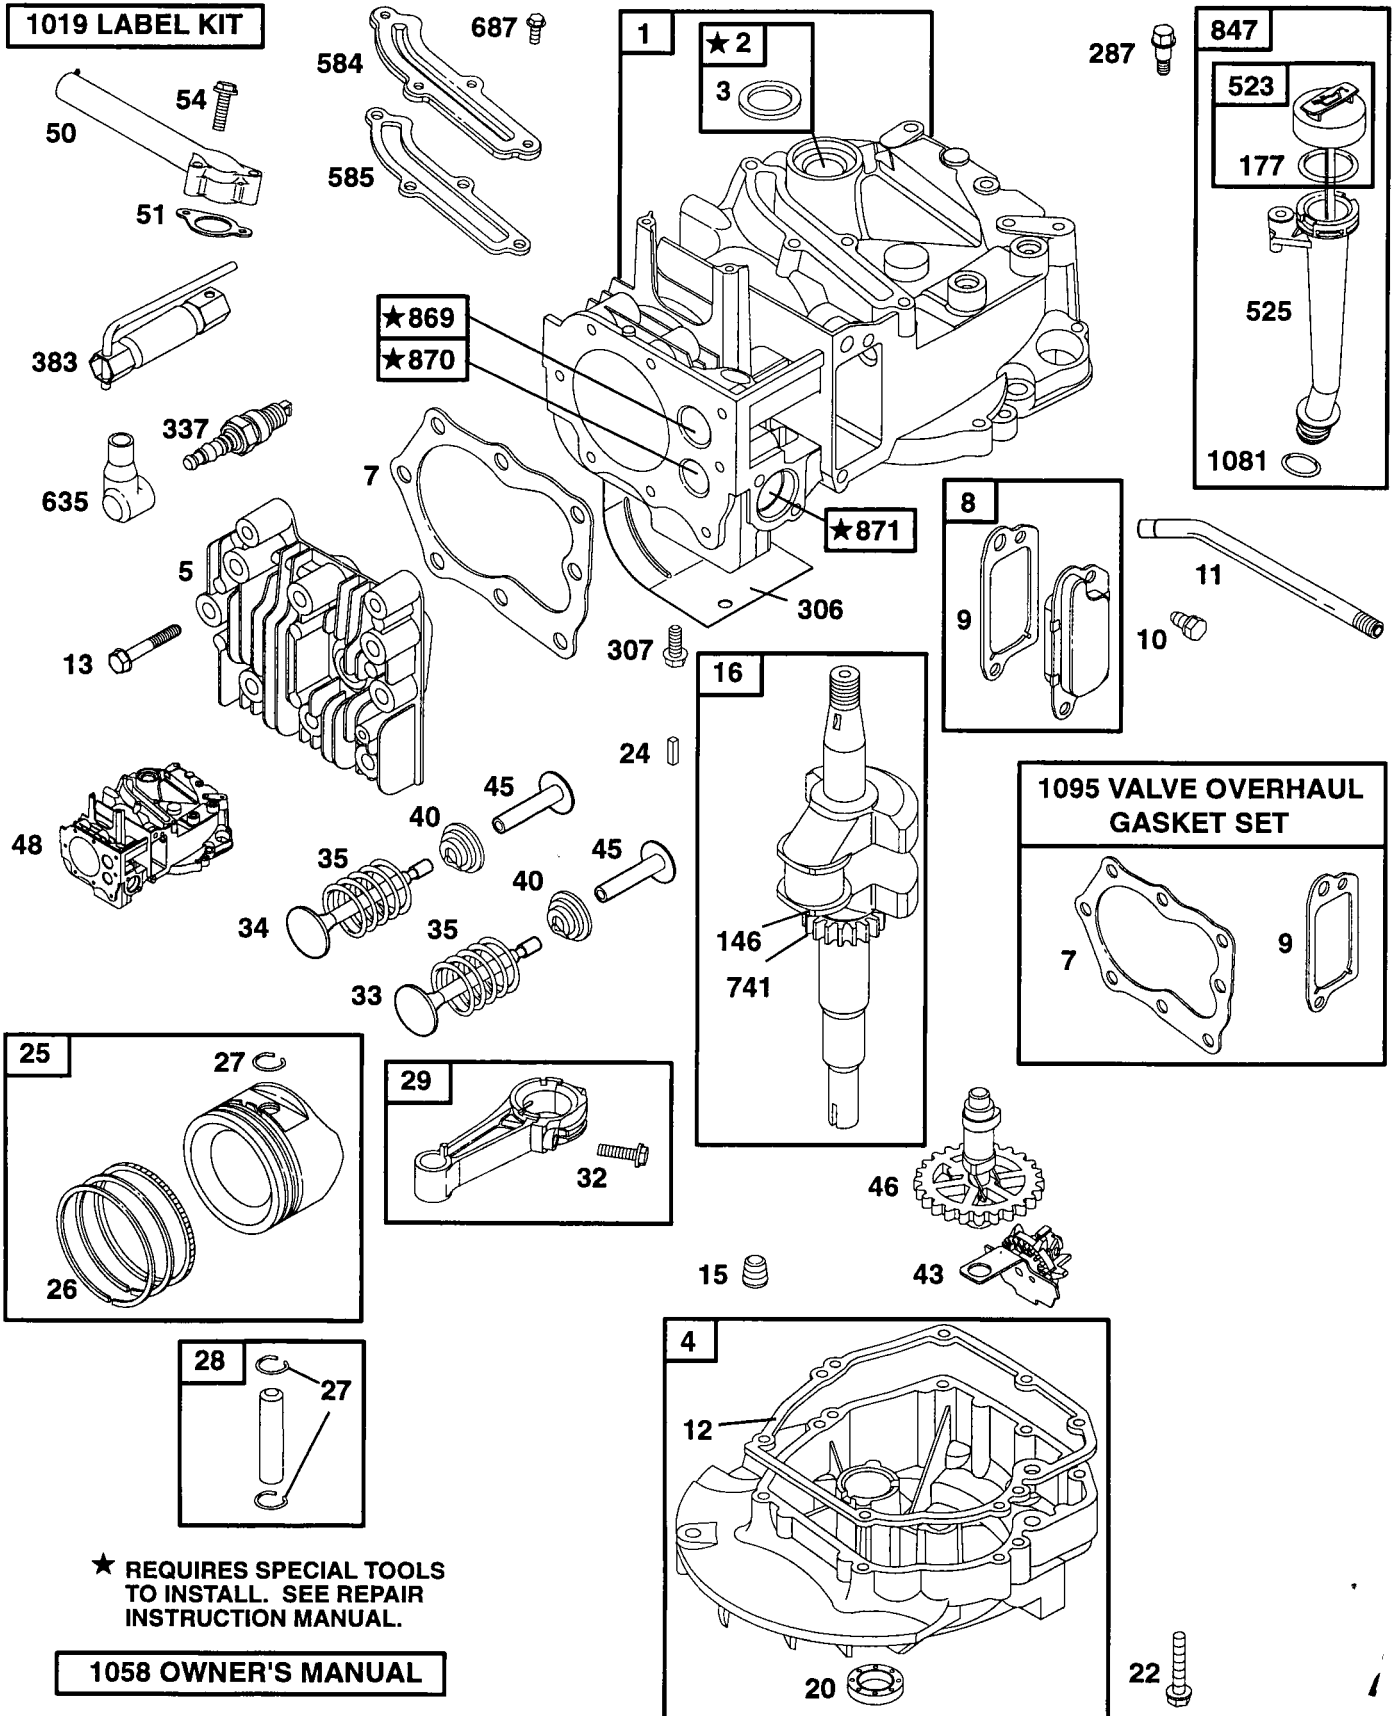

REPAIR PARTS

ROTARY LAWN MOWER - - MODEL NO. 917.388030

KEY NO.	PART NO.	DESCRIPTION	KEY NO.	PART NO.	DESCRIPTION
1	63601	Locknut 1/4-20	51	74760514	Hex Bolt
2	86902	Control Bar	52	150406	Hex Head Thread Rolling Screw 3/8-16 x 1
3	132001	Rope Guide	55	145494	Danger Decal
4	160834X479	Upper Handle	59	168996	Lawn Mower Housing (Incl. Key Nos. 55)
5	160609X479	Lower Handle	61	851514	Blade Adapter
6	57143	Wave Washer	62	141114	22" Blade
7	131959	Handle Bolt 5/16-18	63	851074	Hardened Washer
11	700892	Engine Zone Control Cable	64	850263	Helical Lockwasher 3/8
12	750097	Hex Washer Head Screw #10-24 x 1/2	65	851084	Screw Hex Head 3/8-24 x 1-3/8 (Grd. 8)
13	850733X004	Up-Stop Bracket	67	- - - - -	Engine - (See Breakdown)
16	136376	Handle Knob	72	167131X004	Briggs & Stratton Model No. 12H802-1928-E1
19	51793	Hairpin Cotter	73	167133X004	Axle Arm Assm. (RR)
21	154147	Footguard	76	161622	Axle Arm Assm. (RF)
22	66426	Wire Tie	77	85825	Clip. Closeout
23	160831	Discharge Guard	78	160828	Screw
27	160832	Torsion Spring	79	167130X004	Shoulder Bolt
30	160833	Hinge Rod	80	167132X004	Axle Arm Assm. (LR)
33	63124	Nut Hex Flange Lock 5/16 - 18	81	151163	Axle Arm Assm. (LF)
34	168162X479	Wheel Bracket Support (Left)	86	160830	Wheel Assembly (Front)
35	168163X479	Wheel Bracket Support (Right)	87	751153	Mulch Plate
36	160835X007	Wheel Bracket Adjuster	88	700637	Lock Nut 5/16-18
39	168360X004	Selector Spring	89	144929	Throttle
40	701037	Selector Knob	90	69180	Screw
43	19112222	Washer	- -	162300	Nut
45	151161	Wheel Assembly (Rear)	- -	168995	Warning Decal (Not Shown)
46	83923	Locknut 1/16-18			Owner's Manual
50	77400	Hubcap			

**BRIGGS & STRATTON
4-CYCLE ENGINE**

**MODEL NO. 12H802
TYPE NO.1928-E1**

1019 LABEL KIT

★ REQUIRES SPECIAL TOOLS
TO INSTALL. SEE REPAIR
INSTRUCTION MANUAL.

1058 OWNER'S MANUAL

REPAIR