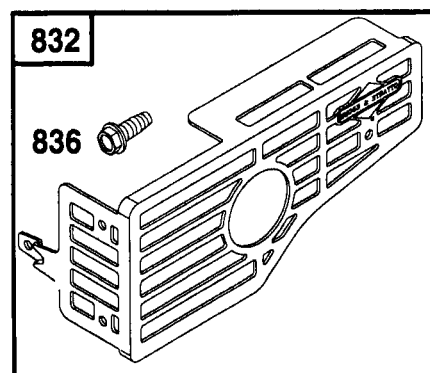

**BRIGGS & STRATTON
4-CYCLE ENGINE**

**MODEL NO. 12H802
TYPE NO.1928-E1**

KEY NO.	PART NO.	DESCRIPTION
1	493260	Cylinder Assembly
2	399269	Bushing/Seal Kit
3	299819	★ Oil Seal
4	493279	Engine Sump
5	691160	Cylinder Head
7	272916	★+ Cylinder Head Gasket
8	495786	Breather Assembly
9	272481	★+ Breather Gasket
10	691125	Screw (Breather Assembly)
11	691781	Breather Tube
12	272198	★ Crankcase Gasket
13	94547	Screw (Cylinder Head)
15	94880	Oil Drain Plug
16	691451	Crankshaft
20	399781	★ Oil Seal
22	94220	Screw (Engine Sump)
22	94612	Screw (One Used in Hole Nearest Breather)
23	492177	Flywheel
24	222698	Flywheel Key
25	499429	Piston Assembly (Standard)
	499430	Piston Assy. (.010" O.S.)
	499431	Piston Assy. (.020" O.S.)
	499432	Piston Assy. (.030" O.S.)
26	499425	Ring Set (Standard)
	499426	Ring Set (.010" O.S.)
	499427	Ring Set (.020" O.S.)
	499428	Ring Set (.030" O.S.)
27	263190	Piston Pin Lock
28	499423	Piston Pin
29	499424	Connecting Rod
32	94699	Screw (Connecting Rod)
33	262651	Exhaust Valve
34	262652	Intake Valve
35	691270	Valve Spring
40	692194	Valve Retainer
43	493737	Governor/Oil Slinger
45	690548	Valve Tappet
46	691449	Camshaft
48	498826	Short Block
50	497465	Intake Manifold
51	272199	★ Intake Gasket
53	94525	Screw (Carburetor)
54	94526	Screw (Intake Manifold)
55	691421	Rewind Starter Housing
58	280399	Starter Rope (Cut to Required Length)
60	281434	Starter Rope Grip
65	94686	Screw (Rewind Starter Housing)
73	691191	Rotating Screen
78	691108	Screw (Rotating Screen)
81	223664	Screw (Muffler Lock)
95	94098	Screw (Throttle Valve)
97	493267	Throttle Shaft
104	691242	● Float Hinge Pin
110	— — —	● ◆ Washer (Sold in Kit Only)
117	494870	Main Jet

KEY NO.	PART NO.	DESCRIPTION
121	498260	Carburetor Overhaul Kit
125	498170	Carburetor
127	— — —	● Welch Plug (Sold in Kit Only)
130	691203	Throttle Valve
133	398187	Carburetor Float
134	398188	● Needle/Seat Valve
137	— — —	● ◆ Float Bowl Gasket (Sold in Kit Only)
144	498144	Pulley/Spring Assembly
146	94388	Timing Key
159	224815	A/C Primer Bracket
163	272653	★ ◆ Air Cleaner Gasket
177	691031	★ O-Ring Seal (Dipstick)
187	492790	Fuel Line (Molded)
190	94511	Screw (Fuel Tank)
202	262579	Mechanical Governor Link
209	263044	Governor Spring
217	262749	Choke Return Spring
222	497203	Control Bracket
227	690783	Governor Control Lever
287	94511	Screw (Oil Fill Tube)
300	497838	Exhaust Muffler
304	493293	Blower Housing-
305	691108	Screw (Blower Housing)
306	690450	Cylinder Shield
307	94515	Screw (Cylinder Shield)
332	690662	Nut (Flywheel)
333	802574	Magneto Armature
334	94731	Screw (Magneto Armature)
337	802592	Sparkplug
356	692390	Stop Wire
358	497316	Engine Overhaul Gasket Set
363	19069	Puller Flywheel
373	92987	Nut (Rewind Starter Housing)
383	89838	Sparkplug Wrench
404	67072	Washer (Governor Crank)
425	94872	Screw (Air Cleaner Cover)
443	93758	Screw (Interlock Switch)
445	491588	A/C Cartridge Filter
455	691219	Flywheel Cup
456	281503	Pawl Friction Plate
459	281505	Ratchet Pawl
523	495264	Dipstick
525	495265	Dipstick Tube
529	281299	Grommet
562	92613	Bolt (Governor Lever)
564	93801	Screw (Control Cover)
584	692342	Breather Passage Cover
585	272238	★ Breather Passage Gasket
592	231082	Nut (Governor Lever)
597	94943	Screw (Pawl Friction Plate)

RPM Settings: Low Speed: 1900-2100
High Speed: 3000-3200

◆ Included in Carburetor Gasket Set 977.

★ Included in Gasket Set, Ref Nurr

● Included in Carburetor Kit, Ref 1

+ Included in Valve Overhaul Kit

NOTE: All component dimensions
1 inch = 25.4 mm