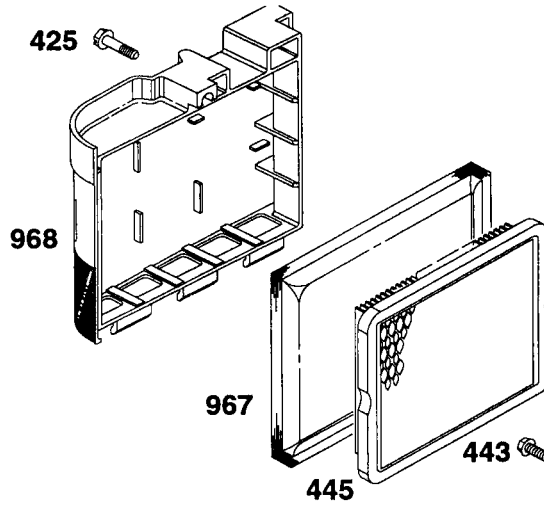

REPAIR PARTS

ROTARY LAWN MOWER - - MODEL NO. 917.388030

KEY NO.	PART NO.	DESCRIPTION	KEY NO.	PART NO.	DESCRIPTION
1	63601	Locknut 1/4-20	51	74760514	Hex Bolt
2	86902	Control Bar	52	150406	Hex Head Thread Rolling Screw 3/8-16 x 1
3	132001	Rope Guide	55	145494	Danger Decal
4	160834X479	Upper Handle	59	168996	Lawn Mower Housing (Incl. Key Nos. 55)
5	160609X479	Lower Handle	61	851514	Blade Adapter
6	57143	Wave Washer	62	141114	22" Blade
7	131959	Handle Bolt 5/16-18	63	851074	Hardened Washer
11	700892	Engine Zone Control Cable	64	850263	Helical Lockwasher 3/8
12	750097	Hex Washer Head Screw #10-24 x 1/2	65	851084	Screw Hex Head 3/8-24 x 1-3/8 (Grd. 8)
13	850733X004	Up-Stop Bracket	67	- - - - -	Engine - (See Breakdown)
16	136376	Handle Knob	72	167131X004	Briggs & Stratton Model No. 12H802-1928-E1
19	51793	Hairpin Cotter	73	167133X004	Axle Arm Assm. (RR)
21	154147	Footguard	76	161622	Axle Arm Assm. (RF)
22	66426	Wire Tie	77	85825	Clip. Closeout
23	160831	Discharge Guard	78	160828	Screw
27	160832	Torsion Spring	79	167130X004	Shoulder Bolt
30	160833	Hinge Rod	80	167132X004	Axle Arm Assm. (LR)
33	63124	Nut Hex Flange Lock 5/16 - 18	81	151163	Axle Arm Assm. (LF)
34	168162X479	Wheel Bracket Support (Left)	86	160830	Wheel Assembly (Front)
35	168163X479	Wheel Bracket Support (Right)	87	751153	Mulch Plate
36	160835X007	Wheel Bracket Adjuster	88	700637	Lock Nut 5/16-18
39	168360X004	Selector Spring	89	144929	Throttle
40	701037	Selector Knob	90	69180	Screw
43	19112222	Washer	- -	162300	Nut
45	151161	Wheel Assembly (Rear)	- -	168995	Warning Decal (Not Shown)
46	83923	Locknut 1/16-18			Owner's Manual
50	77400	Hubcap			

**BRIGGS & STRATTON
4-CYCLE ENGINE**

**MODEL NO. 12H802
TYPE NO.1928-E1**

1019 LABEL KIT

★ REQUIRES SPECIAL TOOLS
TO INSTALL. SEE REPAIR
INSTRUCTION MANUAL.

1058 OWNER'S MANUAL

REPAIR

**BRIGGS & STRATTON
4-CYCLE ENGINE**