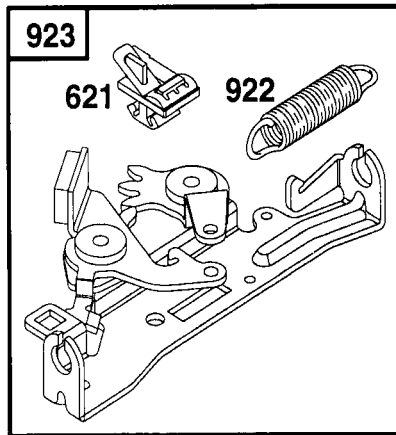

**BRIGGS & STRATTON
4-CYCLE ENGINE**

**MODEL NO. 12H802
TYPE NO.1928-E1**

KEY NO.	PART NO.	DESCRIPTION
1	493260	Cylinder Assembly
2	399269	Bushing/Seal Kit
3	299819	★ Oil Seal
4	493279	Engine Sump
5	691160	Cylinder Head
7	272916	★+ Cylinder Head Gasket
8	495786	Breather Assembly
9	272481	★+ Breather Gasket
10	691125	Screw (Breather Assembly)
11	691781	Breather Tube
12	272198	★ Crankcase Gasket
13	94547	Screw (Cylinder Head)
15	94880	Oil Drain Plug
16	691451	Crankshaft
20	399781	★ Oil Seal
22	94220	Screw (Engine Sump)
22	94612	Screw (One Used in Hole Nearest Breather)
23	492177	Flywheel
24	222698	Flywheel Key
25	499429	Piston Assembly (Standard)
	499430	Piston Assy. (.010" O.S.)
	499431	Piston Assy. (.020" O.S.)
	499432	Piston Assy. (.030" O.S.)
26	499425	Ring Set (Standard)
	499426	Ring Set (.010" O.S.)
	499427	Ring Set (.020" O.S.)
	499428	Ring Set (.030" O.S.)
27	263190	Piston Pin Lock
28	499423	Piston Pin
29	499424	Connecting Rod
32	94699	Screw (Connecting Rod)
33	262651	Exhaust Valve
34	262652	Intake Valve
35	691270	Valve Spring
40	692194	Valve Retainer
43	493737	Governor/Oil Slinger
45	690548	Valve Tappet
46	691449	Camshaft
48	498826	Short Block
50	497465	Intake Manifold
51	272199	★ Intake Gasket
53	94525	Screw (Carburetor)
54	94526	Screw (Intake Manifold)
55	691421	Rewind Starter Housing
58	280399	Starter Rope (Cut to Required Length)
60	281434	Starter Rope Grip
65	94686	Screw (Rewind Starter Housing)
73	691191	Rotating Screen
78	691108	Screw (Rotating Screen)
81	223664	Screw (Muffler Lock)
95	94098	Screw (Throttle Valve)
97	493267	Throttle Shaft
104	691242	● Float Hinge Pin
110	— — —	● ◆ Washer (Sold in Kit Only)
117	494870	Main Jet

KEY NO.	PART NO.	DESCRIPTION
121	498260	Carburetor Overhaul Kit
125	498170	Carburetor
127	— — —	● Welch Plug (Sold in Kit Only)
130	691203	Throttle Valve
133	398187	Carburetor Float
134	398188	● Needle/Seat Valve
137	— — —	● ◆ Float Bowl Gasket (Sold in Kit Only)
144	498144	Pulley/Spring Assembly
146	94388	Timing Key
159	224815	A/C Primer Bracket
163	272653	★ ◆ Air Cleaner Gasket
177	691031	★ O-Ring Seal (Dipstick)
187	492790	Fuel Line (Molded)
190	94511	Screw (Fuel Tank)
202	262579	Mechanical Governor Link
209	263044	Governor Spring
217	262749	Choke Return Spring
222	497203	Control Bracket
227	690783	Governor Control Lever
287	94511	Screw (Oil Fill Tube)
300	497838	Exhaust Muffler
304	493293	Blower Housing-
305	691108	Screw (Blower Housing)
306	690450	Cylinder Shield
307	94515	Screw (Cylinder Shield)
332	690662	Nut (Flywheel)
333	802574	Magneto Armature
334	94731	Screw (Magneto Armature)
337	802592	Sparkplug
356	692390	Stop Wire
358	497316	Engine Overhaul Gasket Set
363	19069	Puller Flywheel
373	92987	Nut (Rewind Starter Housing)
383	89838	Sparkplug Wrench
404	67072	Washer (Governor Crank)
425	94872	Screw (Air Cleaner Cover)
443	93758	Screw (Interlock Switch)
445	491588	A/C Cartridge Filter
455	691219	Flywheel Cup
456	281503	Pawl Friction Plate
459	281505	Ratchet Pawl
523	495264	Dipstick
525	495265	Dipstick Tube
529	281299	Grommet
562	92613	Bolt (Governor Lever)
564	93801	Screw (Control Cover)
584	692342	Breather Passage Cover
585	272238	★ Breather Passage Gasket
592	231082	Nut (Governor Lever)
597	94943	Screw (Pawl Friction Plate)

RPM Settings: Low Speed: 1900-2100
High Speed: 3000-3200

◆ Included in Carburetor Gasket Set 977.

★ Included in Gasket Set, Ref Nurr

● Included in Carburetor Kit, Ref 1

+ Included in Valve Overhaul Kit

NOTE: All component dimensions
1 inch = 25.4 mm