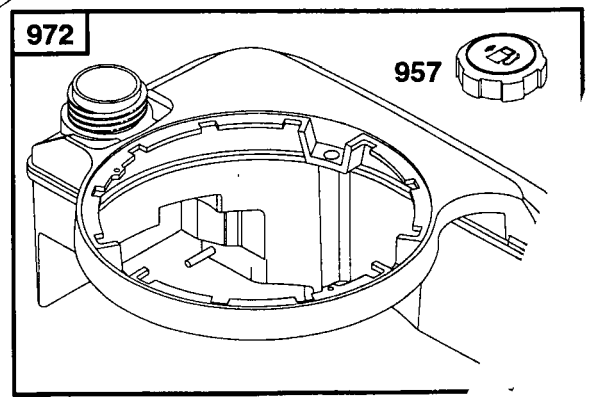

**BRIGGS & STRATTON
4-CYCLE ENGINE**

**MODEL
TYPE N**

**BR
4**

1036 LABEL KIT-EMISSION