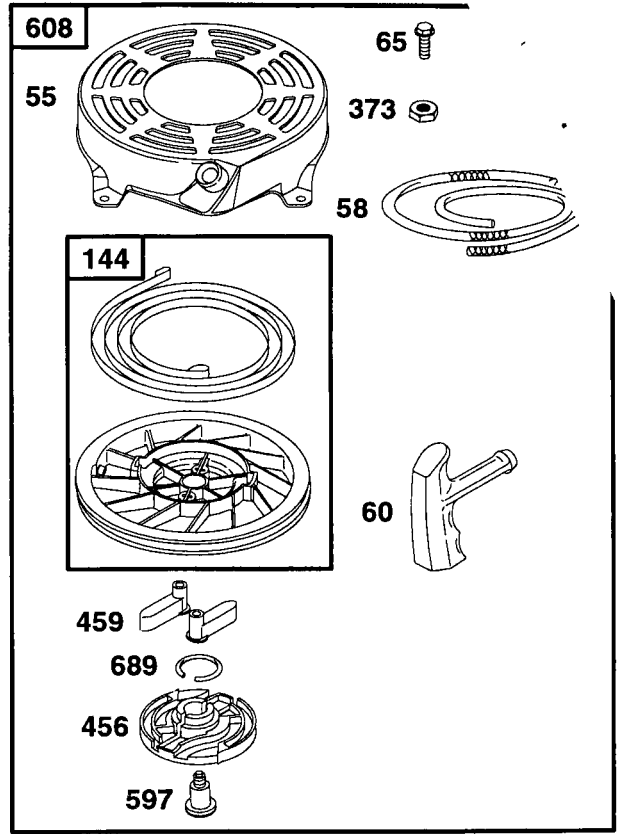

**BRIGGS & STRATTON
4-CYCLE ENGINE**

**MODEL
TYPE N**

**BR
4**

1036 LABEL KIT-EMISSION