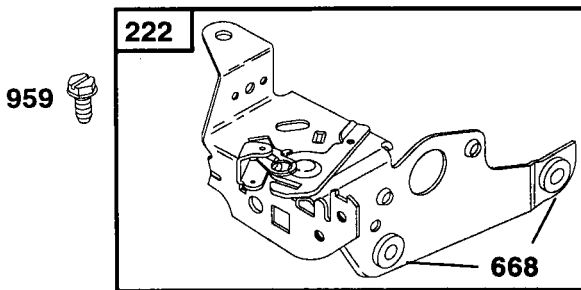

REPAIR PARTS

ROTARY LAWN MOWER - - MODEL NO. 917.388030

KEY NO.	PART NO.	DESCRIPTION	KEY NO.	PART NO.	DESCRIPTION
1	63601	Locknut 1/4-20	51	74760514	Hex Bolt
2	86902	Control Bar	52	150406	Hex Head Thread Rolling Screw 3/8-16 x 1
3	132001	Rope Guide	55	145494	Danger Decal
4	160834X479	Upper Handle	59	168996	Lawn Mower Housing (Incl. Key Nos. 55)
5	160609X479	Lower Handle	61	851514	Blade Adapter
6	57143	Wave Washer	62	141114	22" Blade
7	131959	Handle Bolt 5/16-18	63	851074	Hardened Washer
11	700892	Engine Zone Control Cable	64	850263	Helical Lockwasher 3/8
12	750097	Hex Washer Head Screw #10-24 x 1/2	65	851084	Screw Hex Head 3/8-24 x 1-3/8 (Grd. 8)
13	850733X004	Up-Stop Bracket	67	- - - - -	Engine - (See Breakdown)
16	136376	Handle Knob	72	167131X004	Briggs & Stratton Model No. 12H802-1928-E1
19	51793	Hairpin Cotter	73	167133X004	Axle Arm Assm. (RR)
21	154147	Footguard	76	161622	Axle Arm Assm. (RF)
22	66426	Wire Tie	77	85825	Clip. Closeout
23	160831	Discharge Guard	78	160828	Screw
27	160832	Torsion Spring	79	167130X004	Shoulder Bolt
30	160833	Hinge Rod	80	167132X004	Axle Arm Assm. (LR)
33	63124	Nut Hex Flange Lock 5/16 - 18	81	151163	Axle Arm Assm. (LF)
34	168162X479	Wheel Bracket Support (Left)	86	160830	Wheel Assembly (Front)
35	168163X479	Wheel Bracket Support (Right)	87	751153	Mulch Plate
36	160835X007	Wheel Bracket Adjuster	88	700637	Lock Nut 5/16-18
39	168360X004	Selector Spring	89	144929	Throttle
40	701037	Selector Knob	90	69180	Screw
43	19112222	Washer	- -	162300	Nut
45	151161	Wheel Assembly (Rear)	- -	168995	Warning Decal (Not Shown)
46	83923	Locknut 1/16-18			Owner's Manual
50	77400	Hubcap			

**BRIGGS & STRATTON
4-CYCLE ENGINE**

**MODEL NO. 12H802
TYPE NO.1928-E1**

1019 LABEL KIT

★ REQUIRES SPECIAL TOOLS
TO INSTALL. SEE REPAIR
INSTRUCTION MANUAL.

1058 OWNER'S MANUAL

REPAIR

**BRIGGS & STRATTON
4-CYCLE ENGINE**