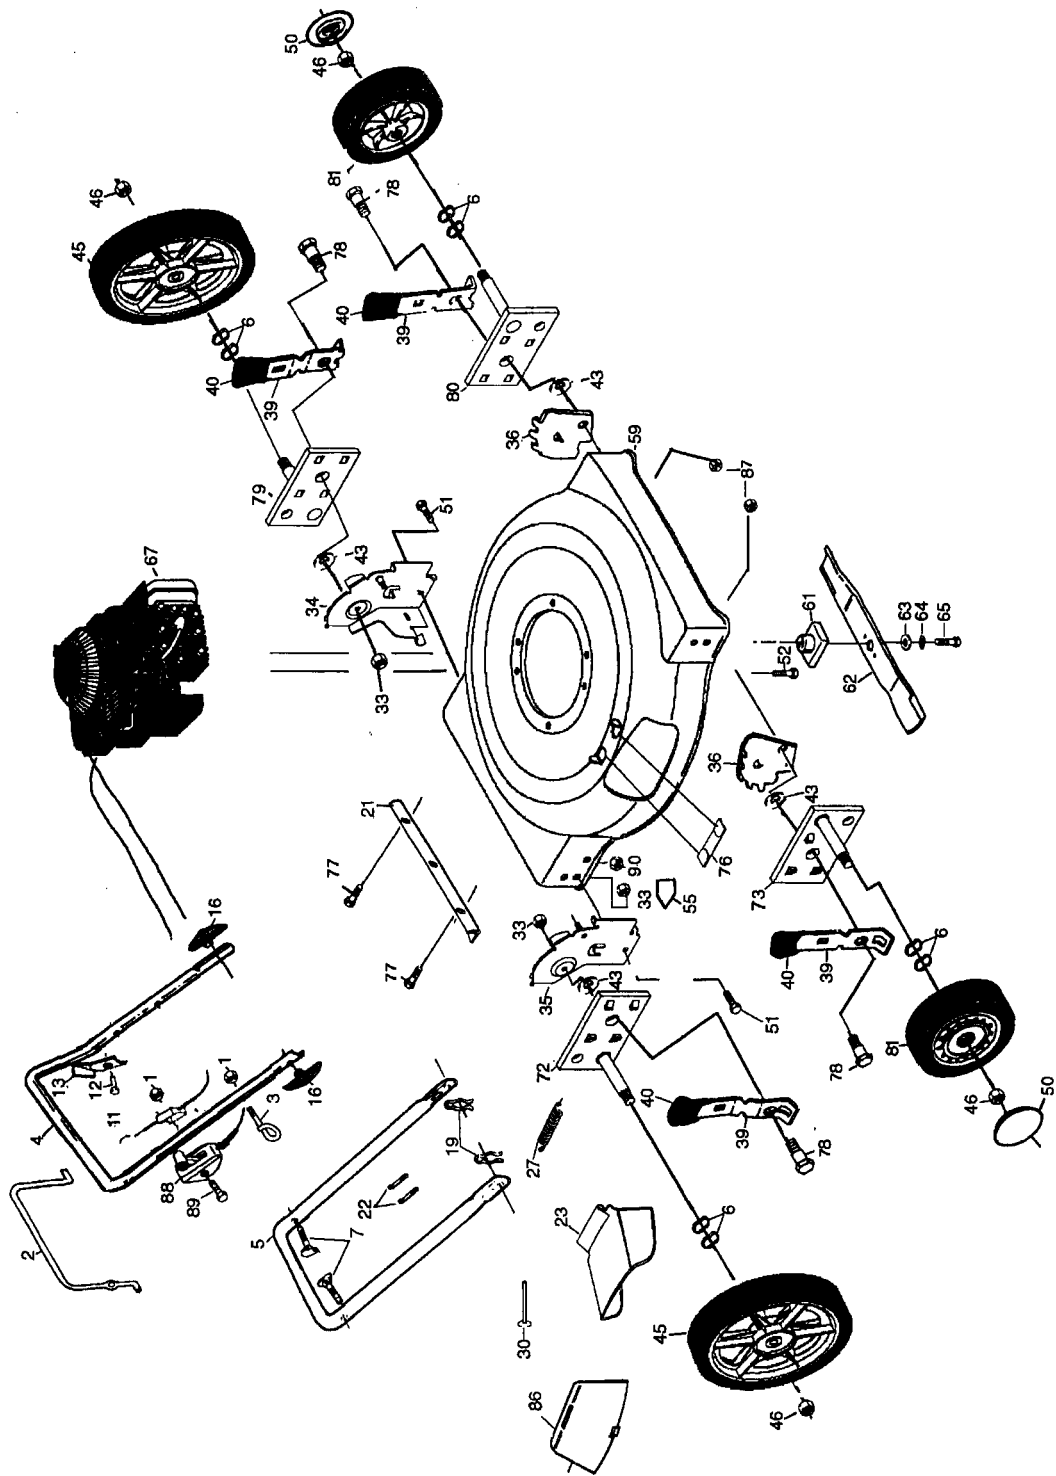

REPAIR PARTS

ROTARY LAWN MOWER - - MODEL NO. 917.388030

KEY NO.	PART NO.	DESCRIPTION	KEY NO.	PART NO.	DESCRIPTION
1	63601	Locknut 1/4-20	51	74760514	Hex Bolt
2	86902	Control Bar	52	150406	Hex Head Thread Rolling Screw 3/8-16 x 1
3	132001	Rope Guide	55	145494	Danger Decal
4	160834X479	Upper Handle	59	168996	Lawn Mower Housing (Incl. Key Nos. 55)
5	160609X479	Lower Handle	61	851514	Blade Adapter
6	57143	Wave Washer	62	141114	22" Blade
7	131959	Handle Bolt 5/16-18	63	851074	Hardened Washer
11	700892	Engine Zone Control Cable	64	850263	Helical Lockwasher 3/8
12	750097	Hex Washer Head Screw #10-24 x 1/2	65	851084	Screw Hex Head 3/8-24 x 1-3/8 (Grd. 8)
13	850733X004	Up-Stop Bracket	67	- - - - -	Engine - (See Breakdown)
16	136376	Handle Knob	72	167131X004	Briggs & Stratton Model No. 12H802-1928-E1
19	51793	Hairpin Cotter	73	167133X004	Axle Arm Assm. (RR)
21	154147	Footguard	76	161622	Axle Arm Assm. (RF)
22	66426	Wire Tie	77	85825	Clip. Closeout
23	160831	Discharge Guard	78	160828	Screw
27	160832	Torsion Spring	79	167130X004	Shoulder Bolt
30	160833	Hinge Rod	80	167132X004	Axle Arm Assm. (LR)
33	63124	Nut Hex Flange Lock 5/16 - 18	81	151163	Axle Arm Assm. (LF)
34	168162X479	Wheel Bracket Support (Left)	86	160830	Wheel Assembly (Front)
35	168163X479	Wheel Bracket Support (Right)	87	751153	Mulch Plate
36	160835X007	Wheel Bracket Adjuster	88	700637	Lock Nut 5/16-18
39	168360X004	Selector Spring	89	144929	Throttle
40	701037	Selector Knob	90	69180	Screw
43	19112222	Washer	- -	162300	Nut
45	151161	Wheel Assembly (Rear)	- -	168995	Warning Decal (Not Shown)
46	83923	Locknut 1/16-18			Owner's Manual
50	77400	Hubcap			

RPM Settings: Low Speed: 1900-2100
High Speed: 3000-3200

◆ Included in Carburetor Gasket Set 977.

★ Included in Gasket Set, Ref Nurr

● Included in Carburetor Kit, Ref 1

+ Included in Valve Overhaul Kit

NOTE: All component dimensions
1 inch = 25.4 mm