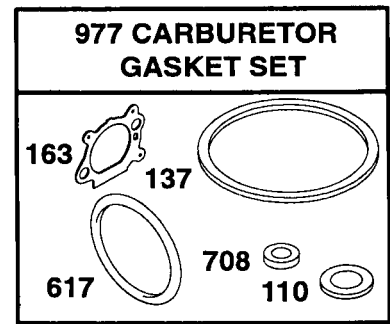

REPAIR PARTS

ROTARY LAWN MOWER - - MODEL NO. 917.388030

KEY NO.	PART NO.	DESCRIPTION	KEY NO.	PART NO.	DESCRIPTION
1	63601	Locknut 1/4-20	51	74760514	Hex Bolt
2	86902	Control Bar	52	150406	Hex Head Thread Rolling Screw 3/8-16 x 1
3	132001	Rope Guide	55	145494	Danger Decal
4	160834X479	Upper Handle	59	168996	Lawn Mower Housing (Incl. Key Nos. 55)
5	160609X479	Lower Handle	61	851514	Blade Adapter
6	57143	Wave Washer	62	141114	22" Blade
7	131959	Handle Bolt 5/16-18	63	851074	Hardened Washer
11	700892	Engine Zone Control Cable	64	850263	Helical Lockwasher 3/8
12	750097	Hex Washer Head Screw #10-24 x 1/2	65	851084	Screw Hex Head 3/8-24 x 1-3/8 (Grd. 8)
13	850733X004	Up-Stop Bracket	67	- - - - -	Engine - (See Breakdown)
16	136376	Handle Knob	72	167131X004	Briggs & Stratton Model No. 12H802-1928-E1
19	51793	Hairpin Cotter	73	167133X004	Axle Arm Assm. (RR)
21	154147	Footguard	76	161622	Axle Arm Assm. (RF)
22	66426	Wire Tie	77	85825	Clip. Closeout
23	160831	Discharge Guard	78	160828	Screw
27	160832	Torsion Spring	79	167130X004	Shoulder Bolt
30	160833	Hinge Rod	80	167132X004	Axle Arm Assm. (LR)
33	63124	Nut Hex Flange Lock 5/16 - 18	81	151163	Axle Arm Assm. (LF)
34	168162X479	Wheel Bracket Support (Left)	86	160830	Wheel Assembly (Front)
35	168163X479	Wheel Bracket Support (Right)	87	751153	Mulch Plate
36	160835X007	Wheel Bracket Adjuster	88	700637	Lock Nut 5/16-18
39	168360X004	Selector Spring	89	144929	Throttle
40	701037	Selector Knob	90	69180	Screw
43	19112222	Washer	- -	162300	Nut
45	151161	Wheel Assembly (Rear)	- -	168995	Warning Decal (Not Shown)
46	83923	Locknut 1/16-18			Owner's Manual
50	77400	Hubcap			

**BRIGGS & STRATTON
4-CYCLE ENGINE**

**MODEL NO. 12H802
TYPE NO.1928-E1**

1019 LABEL KIT

★ REQUIRES SPECIAL TOOLS
TO INSTALL. SEE REPAIR
INSTRUCTION MANUAL.

1058 OWNER'S MANUAL

REPAIR

**BRIGGS & STRATTON
4-CYCLE ENGINE**