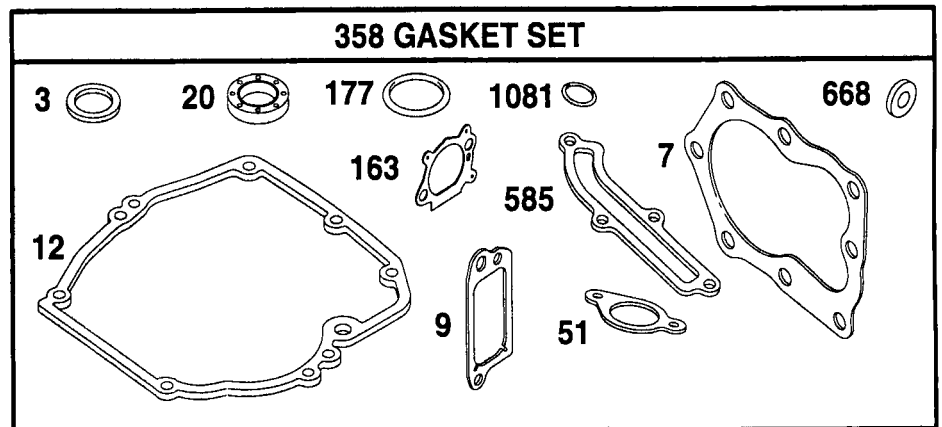

**BRIGGS & STRATTON
4-CYCLE ENGINE**

**MODEL NO. 12H802
TYPE NO.1928-E1**

KEY NO.	PART NO.	DESCRIPTION
1	493260	Cylinder Assembly
2	399269	Bushing/Seal Kit
3	299819	★ Oil Seal
4	493279	Engine Sump
5	691160	Cylinder Head
7	272916	★+ Cylinder Head Gasket
8	495786	Breather Assembly
9	272481	★+ Breather Gasket
10	691125	Screw (Breather Assembly)
11	691781	Breather Tube
12	272198	★ Crankcase Gasket
13	94547	Screw (Cylinder Head)
15	94880	Oil Drain Plug
16	691451	Crankshaft
20	399781	★ Oil Seal
22	94220	Screw (Engine Sump)
22	94612	Screw (One Used in Hole Nearest Breather)
23	492177	Flywheel
24	222698	Flywheel Key
25	499429	Piston Assembly (Standard)
	499430	Piston Assy. (.010" O.S.)
	499431	Piston Assy. (.020" O.S.)
	499432	Piston Assy. (.030" O.S.)
26	499425	Ring Set (Standard)
	499426	Ring Set (.010" O.S.)
	499427	Ring Set (.020" O.S.)
	499428	Ring Set (.030" O.S.)
27	263190	Piston Pin Lock
28	499423	Piston Pin
29	499424	Connecting Rod
32	94699	Screw (Connecting Rod)
33	262651	Exhaust Valve
34	262652	Intake Valve
35	691270	Valve Spring
40	692194	Valve Retainer
43	493737	Governor/Oil Slinger
45	690548	Valve Tappet
46	691449	Camshaft
48	498826	Short Block
50	497465	Intake Manifold
51	272199	★ Intake Gasket
53	94525	Screw (Carburetor)
54	94526	Screw (Intake Manifold)
55	691421	Rewind Starter Housing
58	280399	Starter Rope (Cut to Required Length)
60	281434	Starter Rope Grip
65	94686	Screw (Rewind Starter Housing)
73	691191	Rotating Screen
78	691108	Screw (Rotating Screen)
81	223664	Screw (Muffler Lock)
95	94098	Screw (Throttle Valve)
97	493267	Throttle Shaft
104	691242	● Float Hinge Pin
110	— — —	● ◆ Washer (Sold in Kit Only)
117	494870	Main Jet

KEY NO.	PART NO.	DESCRIPTION
121	498260	Carburetor Overhaul Kit
125	498170	Carburetor
127	— — —	● Welch Plug (Sold in Kit Only)
130	691203	Throttle Valve
133	398187	Carburetor Float
134	398188	● Needle/Seat Valve
137	— — —	● ◆ Float Bowl Gasket (Sold in Kit Only)
144	498144	Pulley/Spring Assembly
146	94388	Timing Key
159	224815	A/C Primer Bracket
163	272653	★ ◆ Air Cleaner Gasket
177	691031	★ O-Ring Seal (Dipstick)
187	492790	Fuel Line (Molded)
190	94511	Screw (Fuel Tank)
202	262579	Mechanical Governor Link
209	263044	Governor Spring
217	262749	Choke Return Spring
222	497203	Control Bracket
227	690783	Governor Control Lever
287	94511	Screw (Oil Fill Tube)
300	497838	Exhaust Muffler
304	493293	Blower Housing-
305	691108	Screw (Blower Housing)
306	690450	Cylinder Shield
307	94515	Screw (Cylinder Shield)
332	690662	Nut (Flywheel)
333	802574	Magneto Armature
334	94731	Screw (Magneto Armature)
337	802592	Sparkplug
356	692390	Stop Wire
358	497316	Engine Overhaul Gasket Set
363	19069	Puller Flywheel
373	92987	Nut (Rewind Starter Housing)
383	89838	Sparkplug Wrench
404	67072	Washer (Governor Crank)
425	94872	Screw (Air Cleaner Cover)
443	93758	Screw (Interlock Switch)
445	491588	A/C Cartridge Filter
455	691219	Flywheel Cup
456	281503	Pawl Friction Plate
459	281505	Ratchet Pawl
523	495264	Dipstick
525	495265	Dipstick Tube
529	281299	Grommet
562	92613	Bolt (Governor Lever)
564	93801	Screw (Control Cover)
584	692342	Breather Passage Cover
585	272238	★ Breather Passage Gasket
592	231082	Nut (Governor Lever)
597	94943	Screw (Pawl Friction Plate)

RPM Settings: Low Speed: 1900-2100
High Speed: 3000-3200

◆ Included in Carburetor Gasket Set 977.

★ Included in Gasket Set, Ref Nurr

● Included in Carburetor Kit, Ref 1

+ Included in Valve Overhaul Kit

NOTE: All component dimensions
1 inch = 25.4 mm