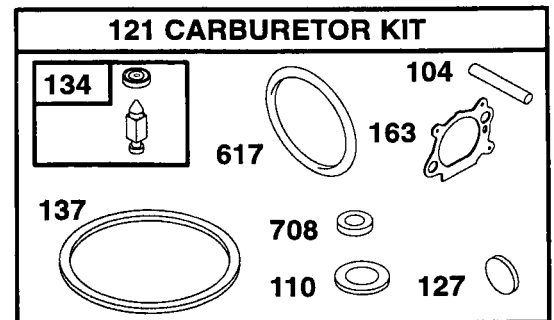

**BRIGGS & STRATTON
4-CYCLE ENGINE**

**MODEL NO. 12H802
TYPE NO.1928-E1**

1019 LABEL KIT

★ REQUIRES SPECIAL TOOLS
TO INSTALL. SEE REPAIR
INSTRUCTION MANUAL.

1058 OWNER'S MANUAL

REPAIR

**BRIGGS & STRATTON
4-CYCLE ENGINE**

RPM Settings: Low Speed: 1900-2100
High Speed: 3000-3200

◆ Included in Carburetor Gasket Set 977.

★ Included in Gasket Set, Ref Nurr

● Included in Carburetor Kit, Ref 1

+ Included in Valve Overhaul Kit

NOTE: All component dimensions
1 inch = 25.4 mm