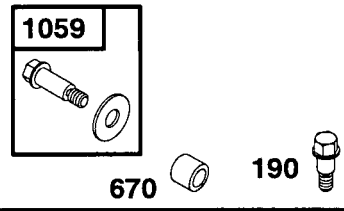

**BRIGGS & STRATTON
4-CYCLE ENGINE**

**MODEL
TYPE N**

**BR
4**

1036 LABEL KIT-EMISSION