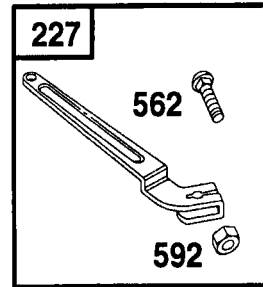

**BRIGGS & STRATTON
4-CYCLE ENGINE**

**MODEL NO. 12H802
TYPE NO.1928-E1**

KEY NO.	PART NO.	DESCRIPTION
1	493260	Cylinder Assembly
2	399269	Bushing/Seal Kit
3	299819	★ Oil Seal
4	493279	Engine Sump
5	691160	Cylinder Head
7	272916	★+ Cylinder Head Gasket
8	495786	Breather Assembly
9	272481	★+ Breather Gasket
10	691125	Screw (Breather Assembly)
11	691781	Breather Tube
12	272198	★ Crankcase Gasket
13	94547	Screw (Cylinder Head)
15	94880	Oil Drain Plug
16	691451	Crankshaft
20	399781	★ Oil Seal
22	94220	Screw (Engine Sump)
22	94612	Screw (One Used in Hole Nearest Breather)
23	492177	Flywheel
24	222698	Flywheel Key
25	499429	Piston Assembly (Standard)
	499430	Piston Assy. (.010" O.S.)
	499431	Piston Assy. (.020" O.S.)
	499432	Piston Assy. (.030" O.S.)
26	499425	Ring Set (Standard)
	499426	Ring Set (.010" O.S.)
	499427	Ring Set (.020" O.S.)
	499428	Ring Set (.030" O.S.)
27	263190	Piston Pin Lock
28	499423	Piston Pin
29	499424	Connecting Rod
32	94699	Screw (Connecting Rod)
33	262651	Exhaust Valve
34	262652	Intake Valve
35	691270	Valve Spring
40	692194	Valve Retainer
43	493737	Governor/Oil Slinger
45	690548	Valve Tappet
46	691449	Camshaft
48	498826	Short Block
50	497465	Intake Manifold
51	272199	★ Intake Gasket
53	94525	Screw (Carburetor)
54	94526	Screw (Intake Manifold)
55	691421	Rewind Starter Housing
58	280399	Starter Rope (Cut to Required Length)
60	281434	Starter Rope Grip
65	94686	Screw (Rewind Starter Housing)
73	691191	Rotating Screen
78	691108	Screw (Rotating Screen)
81	223664	Screw (Muffler Lock)
95	94098	Screw (Throttle Valve)
97	493267	Throttle Shaft
104	691242	● Float Hinge Pin
110	— — —	● ◆ Washer (Sold in Kit Only)
117	494870	Main Jet

KEY NO.	PART NO.	DESCRIPTION
121	498260	Carburetor Overhaul Kit
125	498170	Carburetor
127	— — —	● Welch Plug (Sold in Kit Only)
130	691203	Throttle Valve
133	398187	Carburetor Float
134	398188	● Needle/Seat Valve
137	— — —	● ◆ Float Bowl Gasket (Sold in Kit Only)
144	498144	Pulley/Spring Assembly
146	94388	Timing Key
159	224815	A/C Primer Bracket
163	272653	★ ◆ Air Cleaner Gasket
177	691031	★ O-Ring Seal (Dipstick)
187	492790	Fuel Line (Molded)
190	94511	Screw (Fuel Tank)
202	262579	Mechanical Governor Link
209	263044	Governor Spring
217	262749	Choke Return Spring
222	497203	Control Bracket
227	690783	Governor Control Lever
287	94511	Screw (Oil Fill Tube)
300	497838	Exhaust Muffler
304	493293	Blower Housing-
305	691108	Screw (Blower Housing)
306	690450	Cylinder Shield
307	94515	Screw (Cylinder Shield)
332	690662	Nut (Flywheel)
333	802574	Magneto Armature
334	94731	Screw (Magneto Armature)
337	802592	Sparkplug
356	692390	Stop Wire
358	497316	Engine Overhaul Gasket Set
363	19069	Puller Flywheel
373	92987	Nut (Rewind Starter Housing)
383	89838	Sparkplug Wrench
404	67072	Washer (Governor Crank)
425	94872	Screw (Air Cleaner Cover)
443	93758	Screw (Interlock Switch)
445	491588	A/C Cartridge Filter
455	691219	Flywheel Cup
456	281503	Pawl Friction Plate
459	281505	Ratchet Pawl
523	495264	Dipstick
525	495265	Dipstick Tube
529	281299	Grommet
562	92613	Bolt (Governor Lever)
564	93801	Screw (Control Cover)
584	692342	Breather Passage Cover
585	272238	★ Breather Passage Gasket
592	231082	Nut (Governor Lever)
597	94943	Screw (Pawl Friction Plate)

RPM Settings: Low Speed: 1900-2100
High Speed: 3000-3200

◆ Included in Carburetor Gasket Set 977.

★ Included in Gasket Set, Ref Nurr

● Included in Carburetor Kit, Ref 1

+ Included in Valve Overhaul Kit

NOTE: All component dimensions
1 inch = 25.4 mm