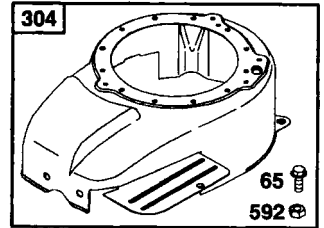

KEY NO.	PART NO.	DESCRIPTION	KEY NO.	PART NO.	DESCRIPTION
1	692670	Cylinder Assembly	28	499423	Pin-Piston
2	399269	Kit-Bushing/Seal	29	499424	Rod-Connecting
3	299819	• Seal-Oil (Magneto Side)	32	691664	Screw (Connecting Rod)
4	493279	Sump-Engine	32A	695759	Screw (Connecting Rod)
5	695276	Head-Cylinder	33	499642	Valve-Exhaust
7	695166	+ Gasket-Cylinder Head	34	499641	Valve-Intake
8	495786	Breather Assembly	35	691304	Spring-Valve (Intake)
9	272481	• Gasket-Breather	36	691304	Spring-Valve (Exhaust)
10	691125	Screw (Breather Assembly)	37	694086	Guard-Flywheel
11	691260	Tube-Breather	40	692194	Retainer-Valve
12	692232	• Gasket-Crankcase	43	691997	Slinger-Governor/Oil
13	691137	Screw (Cylinder Head)	45	690977	Tappet-Valve
15	691680	Plug-Oil Drain	46	694039	Camshaft
16	691456	Crankshaft	48	692748	Short Block
20	399781	• Seal-Oil (PTO Side)	51	692668	+ Gasket-Intake
22	691092	Screw (Engine Sump)	51A	697735	Gasket-Intake
23	697610	Flywheel	55	691421	Housing-Rewind Starter
24	222698	Key-Flywheel	58	697316	Rope-Starter (Cut to Length)
25	790359	Piston Assembly (Standard)	60	281434	Grip-Starter Rope
26	790360	Ring Set-Piston (Standard)	65	690837	Screw (Rewind Starter)
27	691866	Lock-Piston Pin	78	691108	Screw (Flywheel Guard)