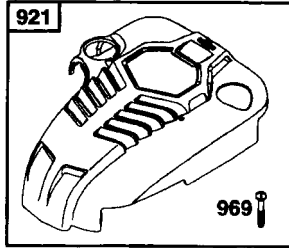

KEY NO.	PART NO.	DESCRIPTION	KEY NO.	PART NO.	DESCRIPTION
1	692670	Cylinder Assembly	28	499423	Pin-Piston
2	399269	Kit-Bushing/Seal	29	499424	Rod-Connecting
3	299819	• Seal-Oil (Magneto Side)	32	691664	Screw (Connecting Rod)
4	493279	Sump-Engine	32A	695759	Screw (Connecting Rod)
5	695276	Head-Cylinder	33	499642	Valve-Exhaust
7	695166	+ Gasket-Cylinder Head	34	499641	Valve-Intake
8	495786	Breather Assembly	35	691304	Spring-Valve (Intake)
9	272481	• Gasket-Breather	36	691304	Spring-Valve (Exhaust)
10	691125	Screw (Breather Assembly)	37	694086	Guard-Flywheel
11	691260	Tube-Breather	40	692194	Retainer-Valve
12	692232	• Gasket-Crankcase	43	691997	Slinger-Governor/Oil
13	691137	Screw (Cylinder Head)	45	690977	Tappet-Valve
15	691680	Plug-Oil Drain	46	694039	Camshaft
16	691456	Crankshaft	48	692748	Short Block
20	399781	• Seal-Oil (PTO Side)	51	692668	+ Gasket-Intake
22	691092	Screw (Engine Sump)	51A	697735	Gasket-Intake
23	697610	Flywheel	55	691421	Housing-Rewind Starter
24	222698	Key-Flywheel	58	697316	Rope-Starter (Cut to Length)
25	790359	Piston Assembly (Standard)	60	281434	Grip-Starter Rope
26	790360	Ring Set-Piston (Standard)	65	690837	Screw (Rewind Starter)
27	691866	Lock-Piston Pin	78	691108	Screw (Flywheel Guard)