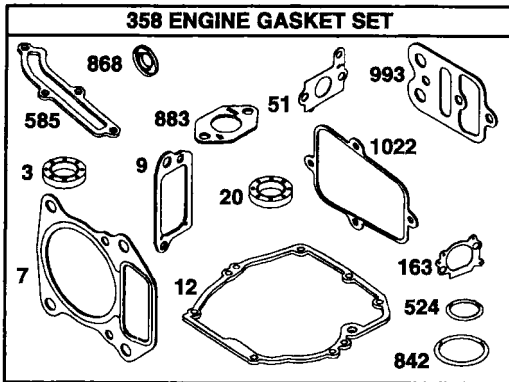

KEY NO.	PART NO.	DESCRIPTION	KEY NO.	PART NO.	DESCRIPTION
1	692670	Cylinder Assembly	28	499423	Pin-Piston
2	399269	Kit-Bushing/Seal	29	499424	Rod-Connecting
3	299819	• Seal-Oil (Magneto Side)	32	691664	Screw (Connecting Rod)
4	493279	Sump-Engine	32A	695759	Screw (Connecting Rod)
5	695276	Head-Cylinder	33	499642	Valve-Exhaust
7	695166	+ Gasket-Cylinder Head	34	499641	Valve-Intake
8	495786	Breather Assembly	35	691304	Spring-Valve (Intake)
9	272481	• Gasket-Breather	36	691304	Spring-Valve (Exhaust)
10	691125	Screw (Breather Assembly)	37	694086	Guard-Flywheel
11	691260	Tube-Breather	40	692194	Retainer-Valve
12	692232	• Gasket-Crankcase	43	691997	Slinger-Governor/Oil
13	691137	Screw (Cylinder Head)	45	690977	Tappet-Valve
15	691680	Plug-Oil Drain	46	694039	Camshaft
16	691456	Crankshaft	48	692748	Short Block
20	399781	• Seal-Oil (PTO Side)	51	692668	+ Gasket-Intake
22	691092	Screw (Engine Sump)	51A	697735	Gasket-Intake
23	697610	Flywheel	55	691421	Housing-Rewind Starter
24	222698	Key-Flywheel	58	697316	Rope-Starter (Cut to Length)
25	790359	Piston Assembly (Standard)	60	281434	Grip-Starter Rope
26	790360	Ring Set-Piston (Standard)	65	690837	Screw (Rewind Starter)
27	691866	Lock-Piston Pin	78	691108	Screw (Flywheel Guard)