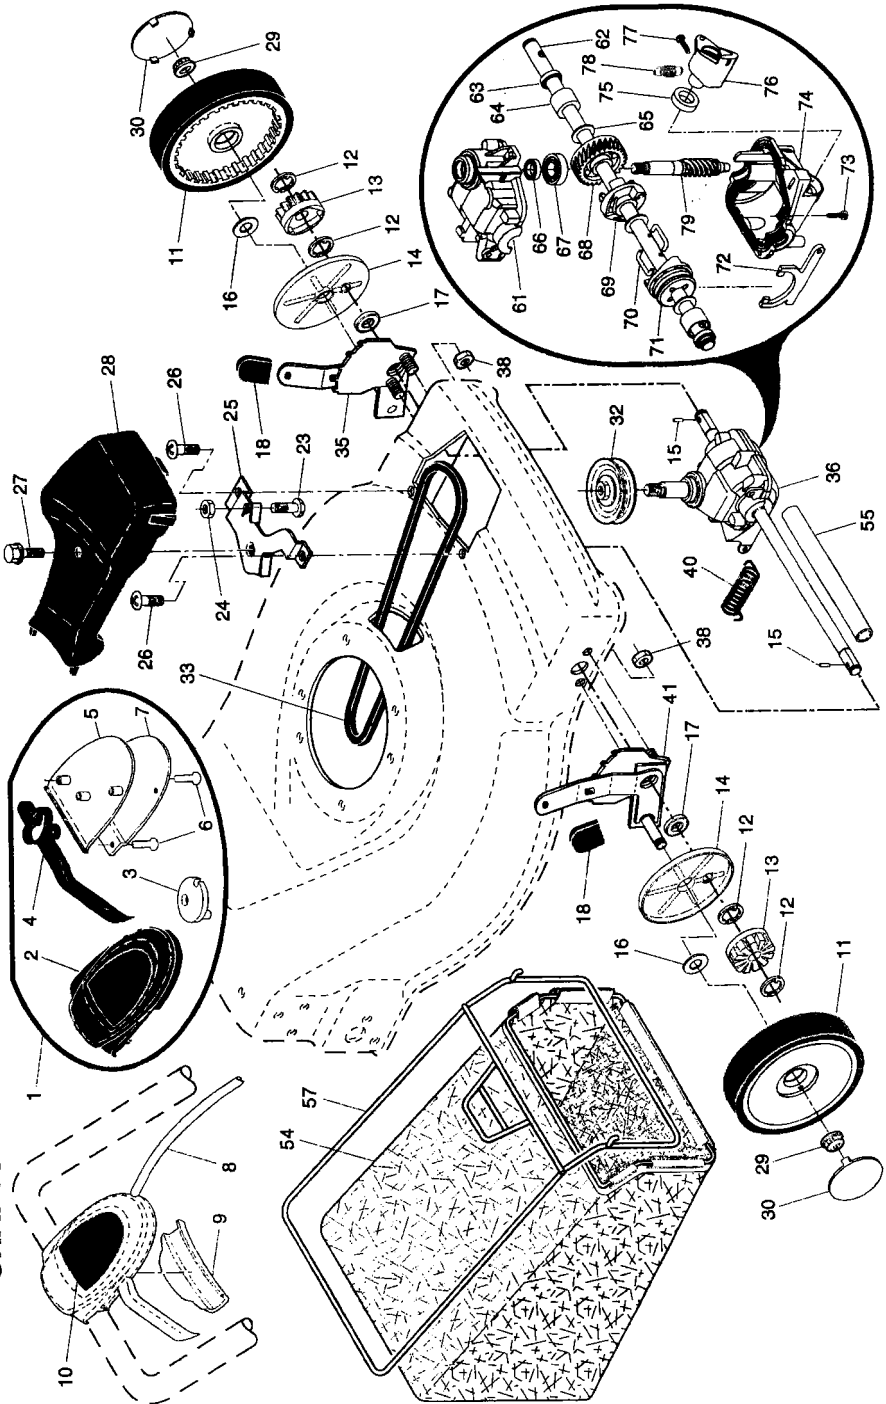

# CRAFTSMAN ROTARY LAWN MOWER - - MODEL NUMBER 917.389890

KEY NO.	PART NO.	DESCRIPTION	KEY NO.	PART NO.	DESCRIPTION
1	197193	Drive Control Assembly (Includes Cable)	36	191636	Gear Case Assembly, Complete
2	195745	Cover, Drive Control, Top	38	73800400	Locknut 1/4-20
3	187353	Pulley	40	192549	Spring
4	188281	Lever, Drive Control	41	195107	Kit, Wheel Adjuster, RH
5	195744	Cover, Drive Control, Bottom			(Includes Knob and Bearing)
6	181698	Screw	54	196684	Grassbag Assembly
7	184212X479	Bracket, Drive Control	55	86012	Driveshaft Cover
8	197195	Cable, Drive Control	57	189680	Frame, Grassbag
9	184987	Cap, Mounting, Bottom	61	196886	Case, Upper
10	197365	Decal, Drive Control	62	197057	Shaft, Output
11	194231X460	Wheel & Tire Assembly, Front	63	183508	Seal, Output Shaft
12	12000058	E-Ring	64	183511	Bushing
13	750003	Gear, Pinion	65	183509	Washer
14	189403	Dust Cover	66	183514	Seal, Worm Shaft
15	191017	Pawl, Drive	67	183506	Bearing, Ball
16	67725	Washer, Flat 3/8	68	183499	Gear, 27 Teeth
17	191039	Bearing, Wheel Adjuster	69	196884	Fixed Dog Clutch
18	701037	Selector Knob	70	183505	Wireform
23	88652	Screw	71	196883	Movable Dog Clutch
24	751152	Nut, Hex	72	196882	Fork
25	197163X479	Beit Guide Bracket	73	183513	Screw, Case
26	188040	Screw	74	196881	Case, Lower
27	175262	Pan Head Tapping Screw #10-24 x 2-3/4	75	196880	Seal, Lever
28	194407X428	Drive Cover	76	196879	Lever
29	83923	Locknut, Hex	77	196878	Screw, Lever
32	194018	Drive Pulley	78	196877	Spring
33	196857	V-Belt	79	183502	Shaft, Worm
35	195110	Kit, Wheel Adjuster, LH (Includes Knob and Bearing)			