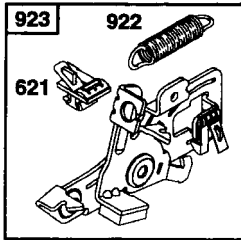

KEY NO.	PART NO.	DESCRIPTION	KEY NO.	PART NO.	DESCRIPTION
1	692670	Cylinder Assembly	28	499423	Pin-Piston
2	399269	Kit-Bushing/Seal	29	499424	Rod-Connecting
3	299819	• Seal-Oil (Magneto Side)	32	691664	Screw (Connecting Rod)
4	493279	Sump-Engine	32A	695759	Screw (Connecting Rod)
5	695276	Head-Cylinder	33	499642	Valve-Exhaust
7	695166	+ Gasket-Cylinder Head	34	499641	Valve-Intake
8	495786	Breather Assembly	35	691304	Spring-Valve (Intake)
9	272481	• Gasket-Breather	36	691304	Spring-Valve (Exhaust)
10	691125	Screw (Breather Assembly)	37	694086	Guard-Flywheel
11	691260	Tube-Breather	40	692194	Retainer-Valve
12	692232	• Gasket-Crankcase	43	691997	Slinger-Governor/Oil
13	691137	Screw (Cylinder Head)	45	690977	Tappet-Valve
15	691680	Plug-Oil Drain	46	694039	Camshaft
16	691456	Crankshaft	48	692748	Short Block
20	399781	• Seal-Oil (PTO Side)	51	692668	+ Gasket-Intake
22	691092	Screw (Engine Sump)	51A	697735	Gasket-Intake
23	697610	Flywheel	55	691421	Housing-Rewind Starter
24	222698	Key-Flywheel	58	697316	Rope-Starter (Cut to Length)
25	790359	Piston Assembly (Standard)	60	281434	Grip-Starter Rope
26	790360	Ring Set-Piston (Standard)	65	690837	Screw (Rewind Starter)
27	691866	Lock-Piston Pin	78	691108	Screw (Flywheel Guard)