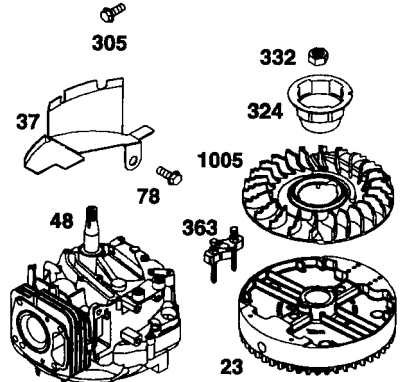

KEY NO.	PART NO.	DESCRIPTION	KEY NO.	PART NO.	DESCRIPTION
1	692670	Cylinder Assembly	28	499423	Pin-Piston
2	399269	Kit-Bushing/Seal	29	499424	Rod-Connecting
3	299819	• Seal-Oil (Magneto Side)	32	691664	Screw (Connecting Rod)
4	493279	Sump-Engine	32A	695759	Screw (Connecting Rod)
5	695276	Head-Cylinder	33	499642	Valve-Exhaust
7	695166	+ Gasket-Cylinder Head	34	499641	Valve-Intake
8	495786	Breather Assembly	35	691304	Spring-Valve (Intake)
9	272481	• Gasket-Breather	36	691304	Spring-Valve (Exhaust)
10	691125	Screw (Breather Assembly)	37	694086	Guard-Flywheel
11	691260	Tube-Breather	40	692194	Retainer-Valve
12	692232	• Gasket-Crankcase	43	691997	Slinger-Governor/Oil
13	691137	Screw (Cylinder Head)	45	690977	Tappet-Valve
15	691680	Plug-Oil Drain	46	694039	Camshaft
16	691456	Crankshaft	48	692748	Short Block
20	399781	• Seal-Oil (PTO Side)	51	692668	+ Gasket-Intake
22	691092	Screw (Engine Sump)	51A	697735	Gasket-Intake
23	697610	Flywheel	55	691421	Housing-Rewind Starter
24	222698	Key-Flywheel	58	697316	Rope-Starter (Cut to Length)
25	790359	Piston Assembly (Standard)	60	281434	Grip-Starter Rope
26	790360	Ring Set-Piston (Standard)	65	690837	Screw (Rewind Starter)
27	691866	Lock-Piston Pin	78	691108	Screw (Flywheel Guard)