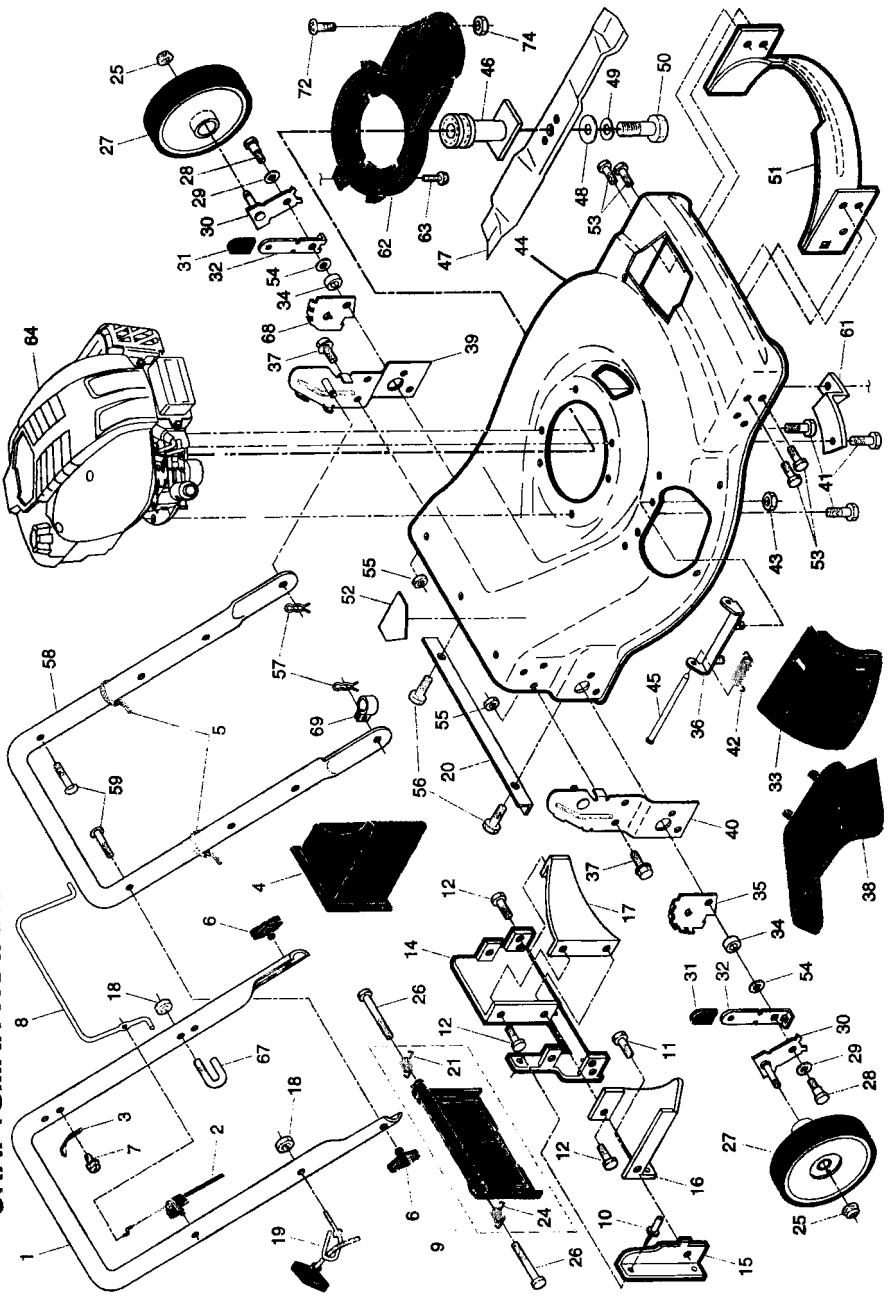

**REPAIR PARTS MANUAL**  
**MODEL NUMBER 917.389890**  
**Rotary Lawn Mower**

---

**CRAFTSMAN ROTARY LAWN MOWER -- MODEL NUMBER 917.389890**

# CRAFTSMAN ROTARY LAWN MOWER - - MODEL NUMBER 917.389890

KEY NO.	PART NO.	DESCRIPTION	KEY NO.	PART NO.	DESCRIPTION
1	197193	Drive Control Assembly (Includes Cable)	36	191636	Gear Case Assembly, Complete
2	195745	Cover, Drive Control, Top	38	73800400	Locknut 1/4-20
3	187353	Pulley	40	192549	Spring
4	188281	Lever, Drive Control	41	195107	Kit, Wheel Adjuster, RH
5	195744	Cover, Drive Control, Bottom			(Includes Knob and Bearing)
6	181698	Screw	54	196684	Grassbag Assembly
7	184212X479	Bracket, Drive Control	55	86012	Driveshaft Cover
8	197195	Cable, Drive Control	57	189680	Frame, Grassbag
9	184987	Cap, Mounting, Bottom	61	196886	Case, Upper
10	197365	Decal, Drive Control	62	197057	Shaft, Output
11	194231X460	Wheel & Tire Assembly, Front	63	183508	Seal, Output Shaft
12	12000058	E-Ring	64	183511	Bushing
13	750003	Gear, Pinion	65	183509	Washer
14	189403	Dust Cover	66	183514	Seal, Worm Shaft
15	191017	Pawl, Drive	67	183506	Bearing, Ball
16	67725	Washer, Flat 3/8	68	183499	Gear, 27 Teeth
17	191039	Bearing, Wheel Adjuster	69	196884	Fixed Dog Clutch
18	701037	Selector Knob	70	183505	Wireform
23	88652	Screw	71	196883	Movable Dog Clutch
24	751152	Nut, Hex	72	196882	Fork
25	197163X479	Beit Guide Bracket	73	183513	Screw, Case
26	188040	Screw	74	196881	Case, Lower
27	175262	Pan Head Tapping Screw #10-24 x 2-3/4	75	196880	Seal, Lever
28	194407X428	Drive Cover	76	196879	Lever
29	83923	Locknut, Hex	77	196878	Screw, Lever
32	194018	Drive Pulley	78	196877	Spring
33	196857	V-Belt	79	183502	Shaft, Worm
35	195110	Kit, Wheel Adjuster, LH (Includes Knob and Bearing)			