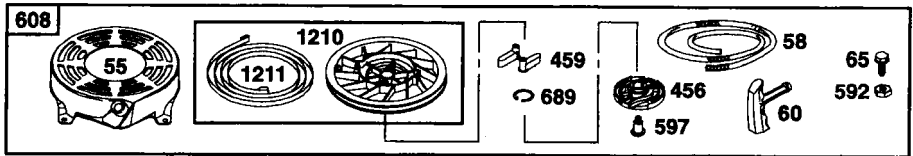

745

KEY NO.	PART NO.	DESCRIPTION	KEY NO.	PART NO.	DESCRIPTION
1	692670	Cylinder Assembly	28	499423	Pin-Piston
2	399269	Kit-Bushing/Seal	29	499424	Rod-Connecting
3	299819	• Seal-Oil (Magneto Side)	32	691664	Screw (Connecting Rod)
4	493279	Sump-Engine	32A	695759	Screw (Connecting Rod)
5	695276	Head-Cylinder	33	499642	Valve-Exhaust
7	695166	+ Gasket-Cylinder Head	34	499641	Valve-Intake
8	495786	Breather Assembly	35	691304	Spring-Valve (Intake)
9	272481	• Gasket-Breather	36	691304	Spring-Valve (Exhaust)
10	691125	Screw (Breather Assembly)	37	694086	Guard-Flywheel
11	691260	Tube-Breather	40	692194	Retainer-Valve
12	692232	• Gasket-Crankcase	43	691997	Slinger-Governor/Oil
13	691137	Screw (Cylinder Head)	45	690977	Tappet-Valve
15	691680	Plug-Oil Drain	46	694039	Camshaft
16	691456	Crankshaft	48	692748	Short Block
20	399781	• Seal-Oil (PTO Side)	51	692668	+ Gasket-Intake
22	691092	Screw (Engine Sump)	51A	697735	Gasket-Intake
23	697610	Flywheel	55	691421	Housing-Rewind Starter
24	222698	Key-Flywheel	58	697316	Rope-Starter (Cut to Length)
25	790359	Piston Assembly (Standard)	60	281434	Grip-Starter Rope
26	790360	Ring Set-Piston (Standard)	65	690837	Screw (Rewind Starter)
27	691866	Lock-Piston Pin	78	691108	Screw (Flywheel Guard)