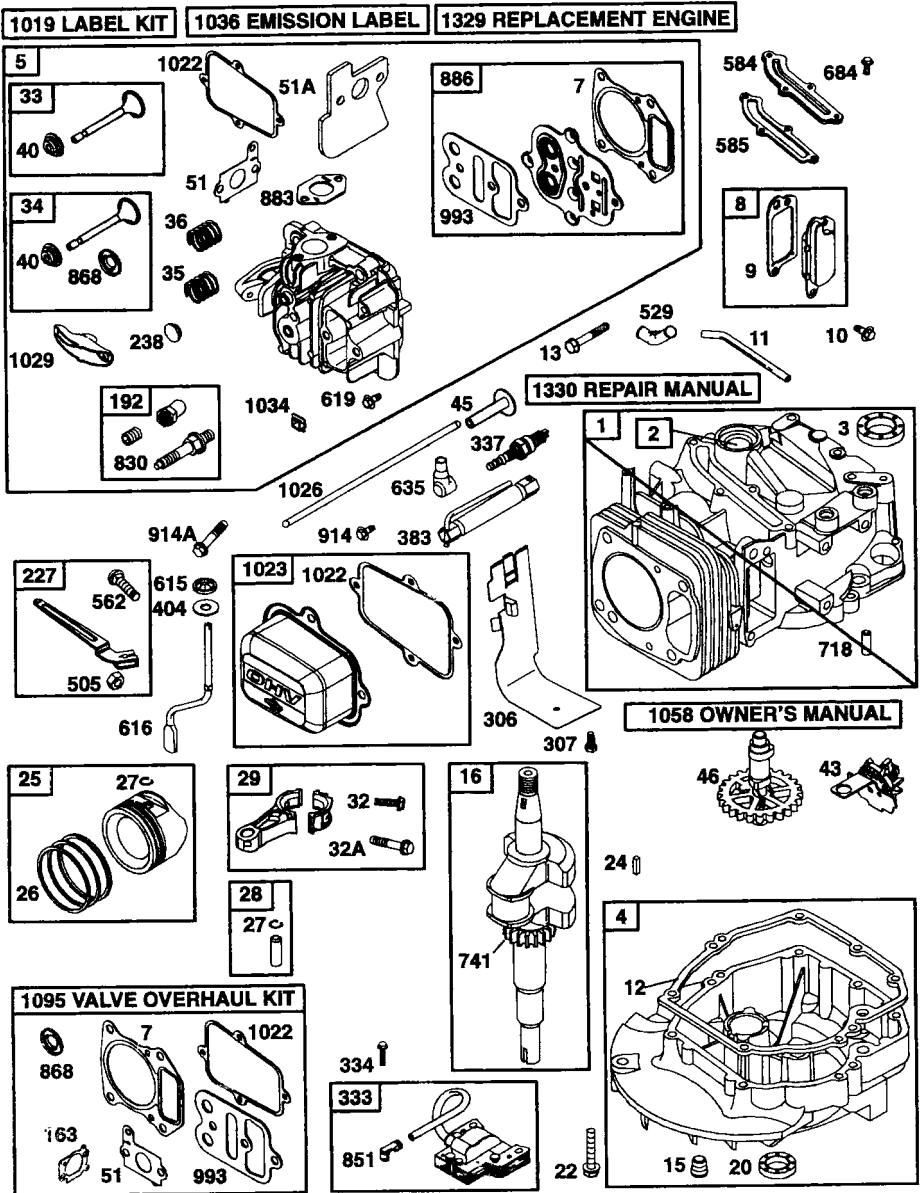

CRAFTSMAN ROTARY LAWN MOWER - - MODEL NUMBER 917.389890

KEY NO.	PART NO.	DESCRIPTION	KEY NO.	PART NO.	DESCRIPTION
1	197193	Drive Control Assembly (Includes Cable)	36	191636	Gear Case Assembly, Complete
2	195745	Cover, Drive Control, Top	38	73800400	Locknut 1/4-20
3	187353	Pulley	40	192549	Spring
4	188281	Lever, Drive Control	41	195107	Kit, Wheel Adjuster, RH
5	195744	Cover, Drive Control, Bottom			(Includes Knob and Bearing)
6	181698	Screw	54	196684	Grassbag Assembly
7	184212X479	Bracket, Drive Control	55	86012	Driveshaft Cover
8	197195	Cable, Drive Control	57	189680	Frame, Grassbag
9	184987	Cap, Mounting, Bottom	61	196886	Case, Upper
10	197365	Decal, Drive Control	62	197057	Shaft, Output
11	194231X460	Wheel & Tire Assembly, Front	63	183508	Seal, Output Shaft
12	12000058	E-Ring	64	183511	Bushing
13	750003	Gear, Pinion	65	183509	Washer
14	189403	Dust Cover	66	183514	Seal, Worm Shaft
15	191017	Pawl, Drive	67	183506	Bearing, Ball
16	67725	Washer, Flat 3/8	68	183499	Gear, 27 Teeth
17	191039	Bearing, Wheel Adjuster	69	196884	Fixed Dog Clutch
18	701037	Selector Knob	70	183505	Wireform
23	88652	Screw	71	196883	Movable Dog Clutch
24	751152	Nut, Hex	72	196882	Fork
25	197163X479	Beit Guide Bracket	73	183513	Screw, Case
26	188040	Screw	74	196881	Case, Lower
27	175262	Pan Head Tapping Screw #10-24 x 2-3/4	75	196880	Seal, Lever
28	194407X428	Drive Cover	76	196879	Lever
29	83923	Locknut, Hex	77	196878	Screw, Lever
32	194018	Drive Pulley	78	196877	Spring
33	196857	V-Belt	79	183502	Shaft, Worm
35	195110	Kit, Wheel Adjuster, LH (Includes Knob and Bearing)			

* Use Dow Corning #709 to reseal Gear Case Halves.

IMPORTANT: Use only Original Equipment Manufacturer (O.E.M.) replacement parts. Failure to do so could be hazardous, damage your lawn mower and void your warranty.