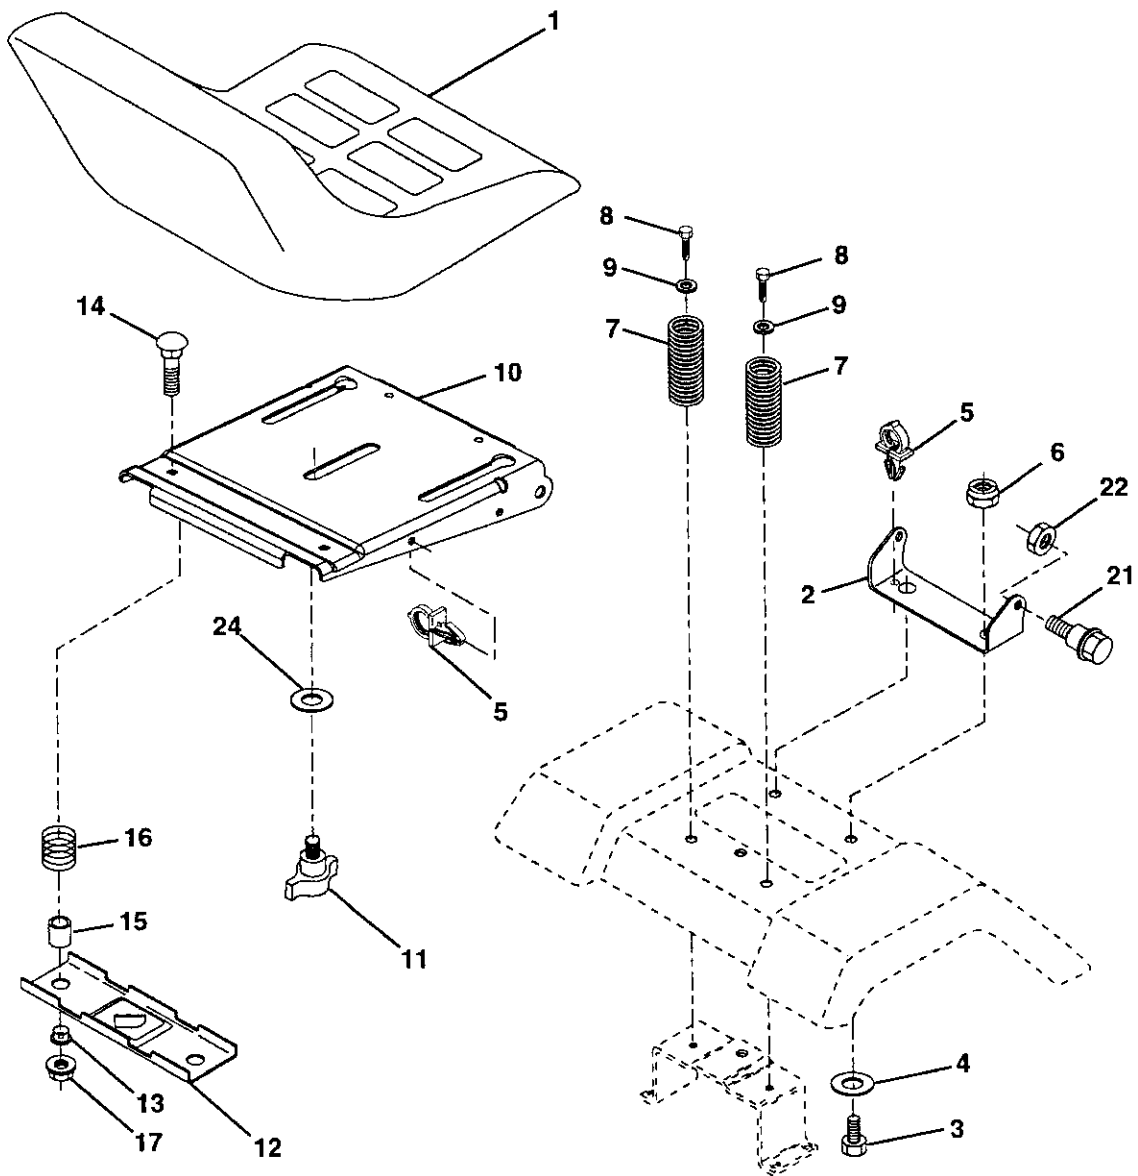

NOTE: All component dimensions given in U.S. inches
1 inch = 25.4 mm

REPAIR PARTS

TRACTOR - - MODEL NUMBER 917.277060

STEERING ASSEMBLY

REPAIR PARTS

TRACTOR - - MODEL NUMBER 917.277060

STEERING ASSEMBLY

KEY NO.	PART NO.	DESCRIPTION
1	159944X428	Wheel Steering
2	172393	Axle Asm
3	169840	Spindle Asm LH
4	169839	Spindle Asm RH
5	6266H	Bearing Race Thrust Harden
6	121748X	Washer 25/32 X 1-5/8 X 16 Ga
8	12000029	Ring Klip #t5304-75
10	175121	Link Drag
11	STD551137	Washer Lock Hvy Hicl Spr 3/8
13	136518	Spacer Bearing Axle
15	145212	Nut Hexflange Lock
17	177876	Shaft Asm Strg
29	17060612	Screw 3/8-16x3/4
32	171888	Rod Tie
33	19111216	Washer 11/32 x 3/4
34	STD551131	Washer Lock Hvy HICL Spr. 5/16
35	73540500	Crownlock Nut 5/16-24 Unf
36	155099	Bushing Strg
37	152927	Screw
38	159946X428	Insert Cap Strg
39	19132411	Washer 13/32 X 1-1/2 X 11 Ga
40	STD541537	Lock nut
41	159945	Adaptor Wheel Strg
42	145054X428	Boot Steering Shaft
43	121749X	Washer 25/32 X 1 1/4 X 16 Ga
44	153720	Extension Steering Shaft LR/LT
46	121232X	Cap Spindle Fr Top Bk
51	STD541431	Nut Lock Hex w/Ins 5/16-18
54	STD523112	Bolt Fin Hex 5/16-18 Unc x 1-1/4
63	STD523710	Bolt Fin Hex 3/8-16unc x 1 Gr. 5
65	160367	Spacer Brace Axle
67	72140618	Bolt, Rdhd Sq 3/8-16 UNC x 2-1/4
68	169827	Axle, Brace
71	175146	Steering Asm
82	169835	Bracket Susp Chassis Front
87	173966	Washer Flat .781 x 1-1/2 x .14
88	175118	Bolt Shoulder 7/16-20
91	175553	Clip Steering

NOTE: All component dimensions given in U.S. inches
1 inch = 25.4 mm

REPAIR PARTS

TRACTOR - - MODEL NUMBER 917.277060

SEAT ASSEMBLY

KEY NO.	PART NO.	DESCRIPTION
1	180597	Seat
2	180166	Bracket Pivot Seat 8 720
3	71110616	Bolt Fin Hex 3/8-16unc X 1
4	19131610	Washer 13/32 X 1 X 10 Ga
5	145006	Clip Push-In
6	STD541437	Nut Hex w/Ins. 3/8-16 Unc
7	124181X	Spring Seat Cprsn 2 250 Blk Zi
8	17000616	Screw 3/8-16 X 1.5
9	19131614	Washer 13/32 X 1 X 14 Ga.
10	180186	Pan Seat
11	166369	Knob Seat