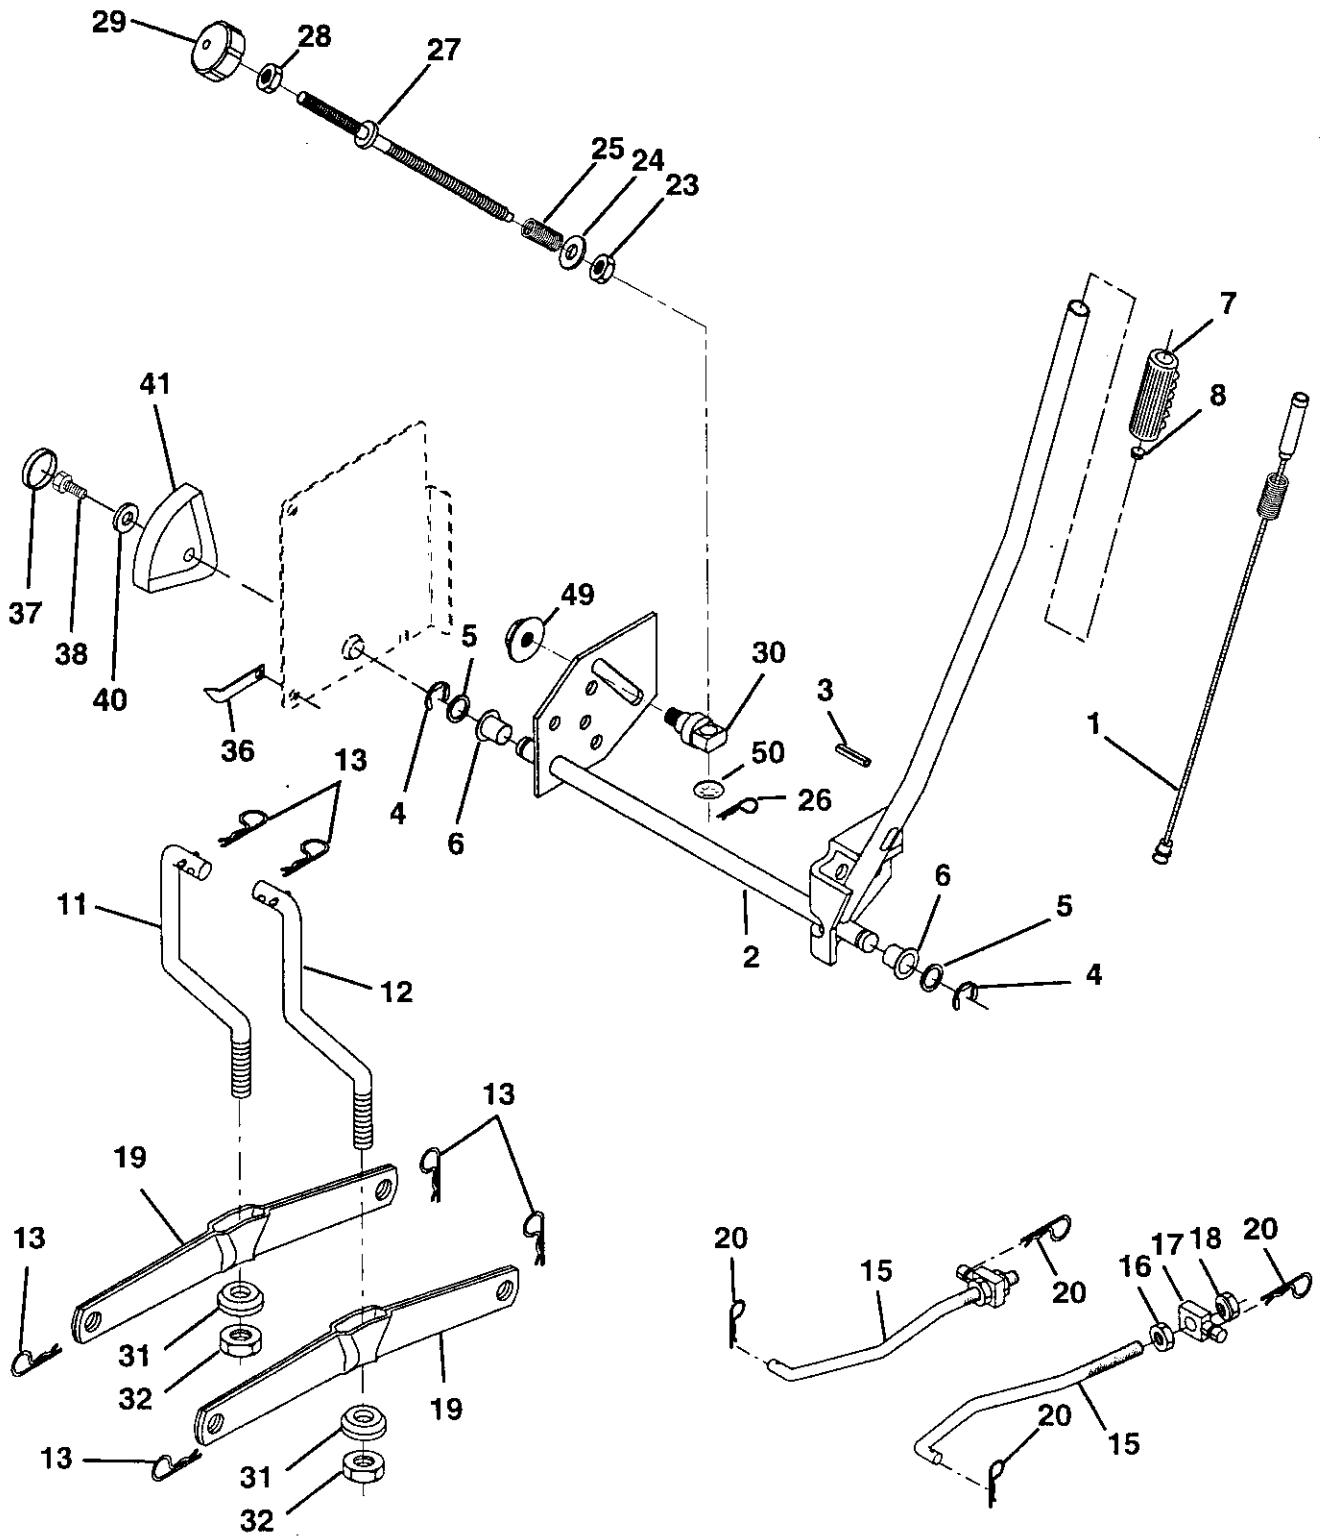

NOTE: All component dimensions give in U.S.inches
1 inch = 25.4 mm.

REPAIR PARTS

TRACTOR - - MODEL NUMBER 917.277060

LIFT

REPAIR PARTS

TRACTOR - - MODEL NUMBER 917.277060

LIFT

KEY NO.	PART NO.	DESCRIPTION
1	159460	Wire Asm Inner/Sprg W/plunger LT
2	159471	Shaft Asm Lift RH w/Inf
3	105767X	Pin Groove 1 500 Zinc
4	12000002	E Ring #5133-62
5	19211621	Washer 21/32 X 1 X 21 Ga
6	120183X	Bearing Nylon Blk 629 Id
7	125631X	Grip Handle
8	122365X	Button Plunger Red
11	139865	Link Lift LH Fixed Length
12	139866	Link Lift RH Fixed Length
13	4939M	Retainer Spring
15	173288	Link Front
16	73350800	Nut Jam Hex 1/2-13 Unc
17	173689	Trunnion Blk Zinc
18	73800800	Nut Lock w/Wsh 1/2-13 Unc
19	139868	Arm Suspension Rear
20	163552	Retainer Spring
23	110807X	Nut Special
24	19131016	Washer 13/32 X 5/8 X 16 Ga
25	2876H	Spring 2-1/8"
26	169484	Retainer Clip
27	126971X	Rod Adj Lift Zinc 7.49 Wrk Lg
28	73350600	Nut Hex Jam 3/8-16 Unc
29	138057	Knob Inf 3/8-16 Unc Blk W/sym
30	150233	Trunnion Infin Height
31	169865	Bearing Pvt Lift
32	73540600	Nut Crownlock 3/8 - 24
36	155097	Pointer Height Indicator
37	123935X	Plug Hole Blk 1.485/1.515 Dia.
38	17060516	Screw Thdrol 5/16-18 x 1
40	19112410	Washer 11/32 x 1-1/2 10 Ga.
41	155098	Indicator Height STLT
49	145212	Nut Hex Flange Lock
50	110452X	Nut PUsH Phos & Oil