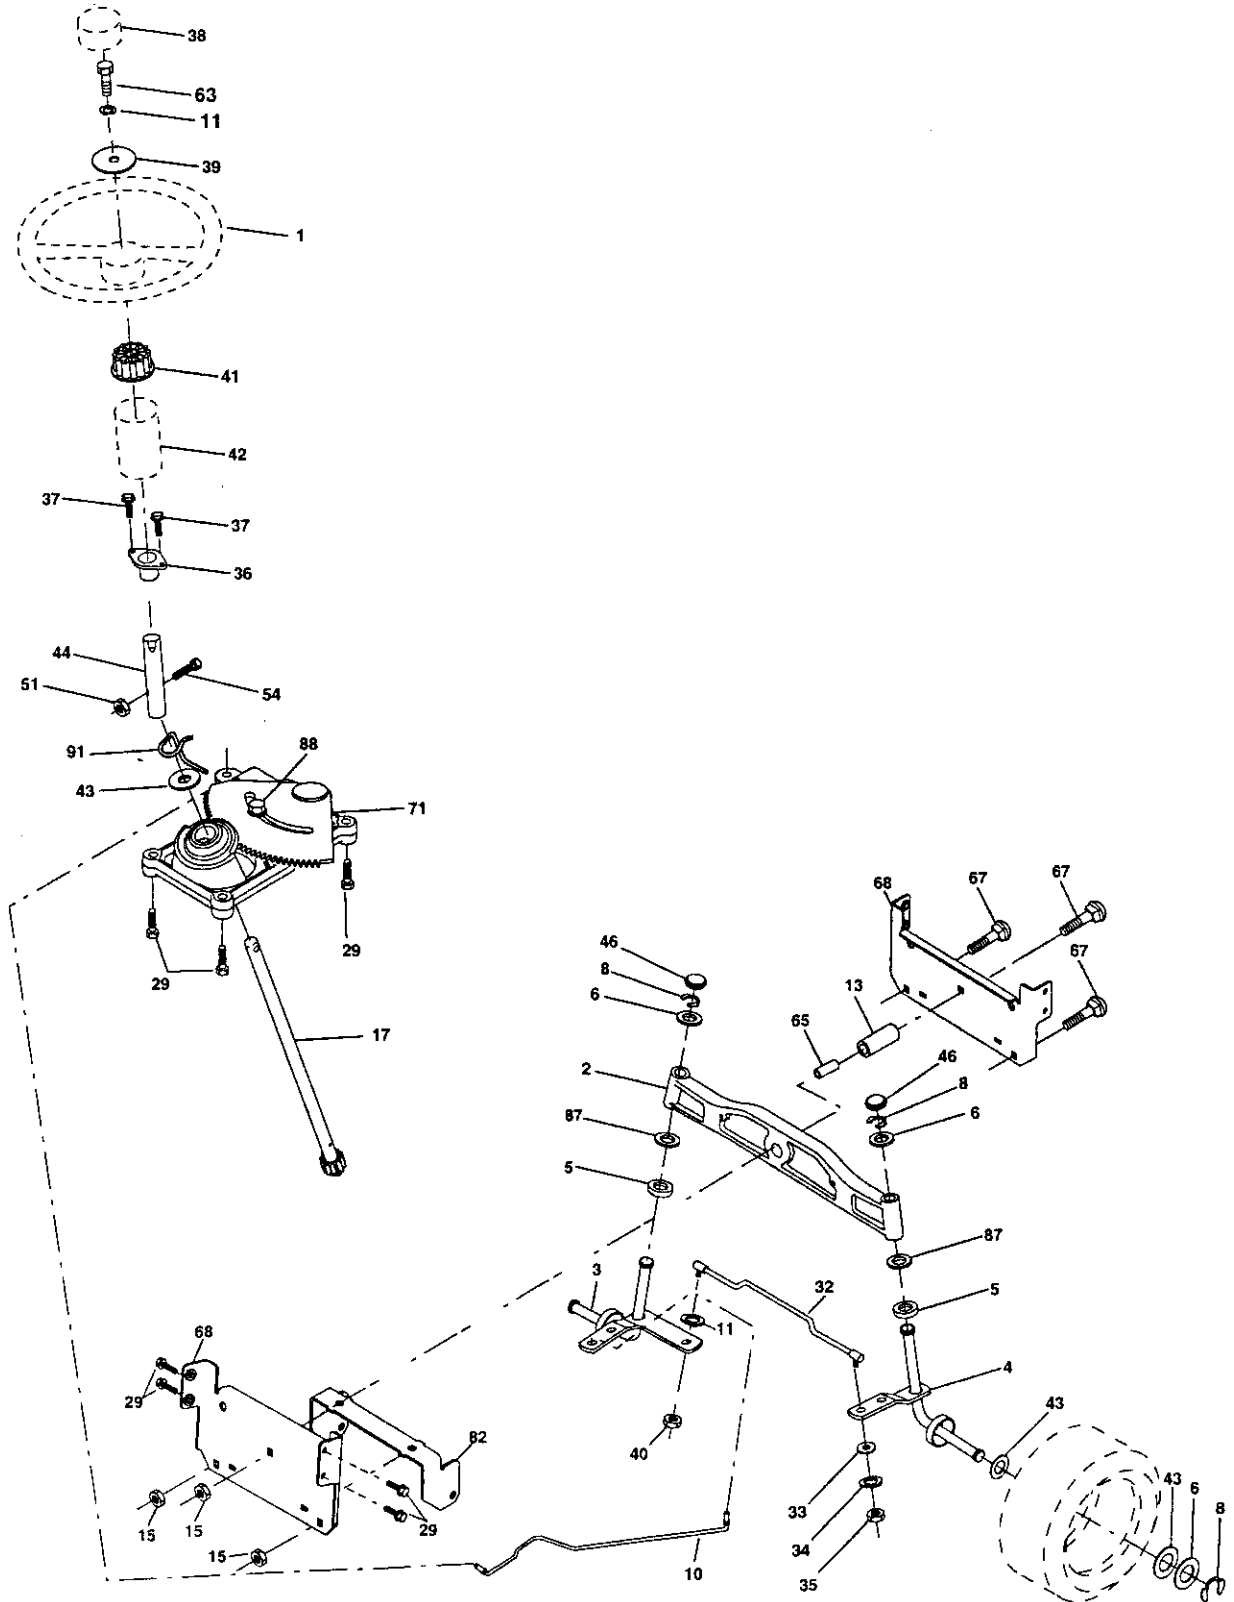

REPAIR PARTS

TRACTOR - - MODEL NUMBER 917.277060

STEERING ASSEMBLY

REPAIR PARTS

TRACTOR - - MODEL NUMBER 917.277060

STEERING ASSEMBLY

KEY NO.	PART NO.	DESCRIPTION
1	159944X428	Wheel Steering
2	172393	Axle Asm
3	169840	Spindle Asm LH
4	169839	Spindle Asm RH
5	6266H	Bearing Race Thrust Harden
6	121748X	Washer 25/32 X 1-5/8 X 16 Ga
8	12000029	Ring Klip #t5304-75
10	175121	Link Drag
11	STD551137	Washer Lock Hvy Hicl Spr 3/8
13	136518	Spacer Bearing Axle
15	145212	Nut Hexflange Lock
17	177876	Shaft Asm Strg
29	17060612	Screw 3/8-16x3/4
32	171888	Rod Tie
33	19111216	Washer 11/32 x 3/4
34	STD551131	Washer Lock Hvy HICL Spr. 5/16
35	73540500	Crownlock Nut 5/16-24 Unf
36	155099	Bushing Strg
37	152927	Screw
38	159946X428	Insert Cap Strg
39	19132411	Washer 13/32 X 1-1/2 X 11 Ga
40	STD541537	Lock nut
41	159945	Adaptor Wheel Strg
42	145054X428	Boot Steering Shaft
43	121749X	Washer 25/32 X 1 1/4 X 16 Ga
44	153720	Extension Steering Shaft LR/LT
46	121232X	Cap Spindle Fr Top Bk
51	STD541431	Nut Lock Hex w/Ins 5/16-18
54	STD523112	Bolt Fin Hex 5/16-18 Unc x 1-1/4
63	STD523710	Bolt Fin Hex 3/8-16unc x 1 Gr. 5
65	160367	Spacer Brace Axle
67	72140618	Bolt, Rdhd Sq 3/8-16 UNC x 2-1/4
68	169827	Axle, Brace
71	175146	Steering Asm
82	169835	Bracket Susp Chassis Front
87	173966	Washer Flat .781 x 1-1/2 x .14
88	175118	Bolt Shoulder 7/16-20
91	175553	Clip Steering

NOTE: All component dimensions given in U.S. inches
1 inch = 25.4 mm