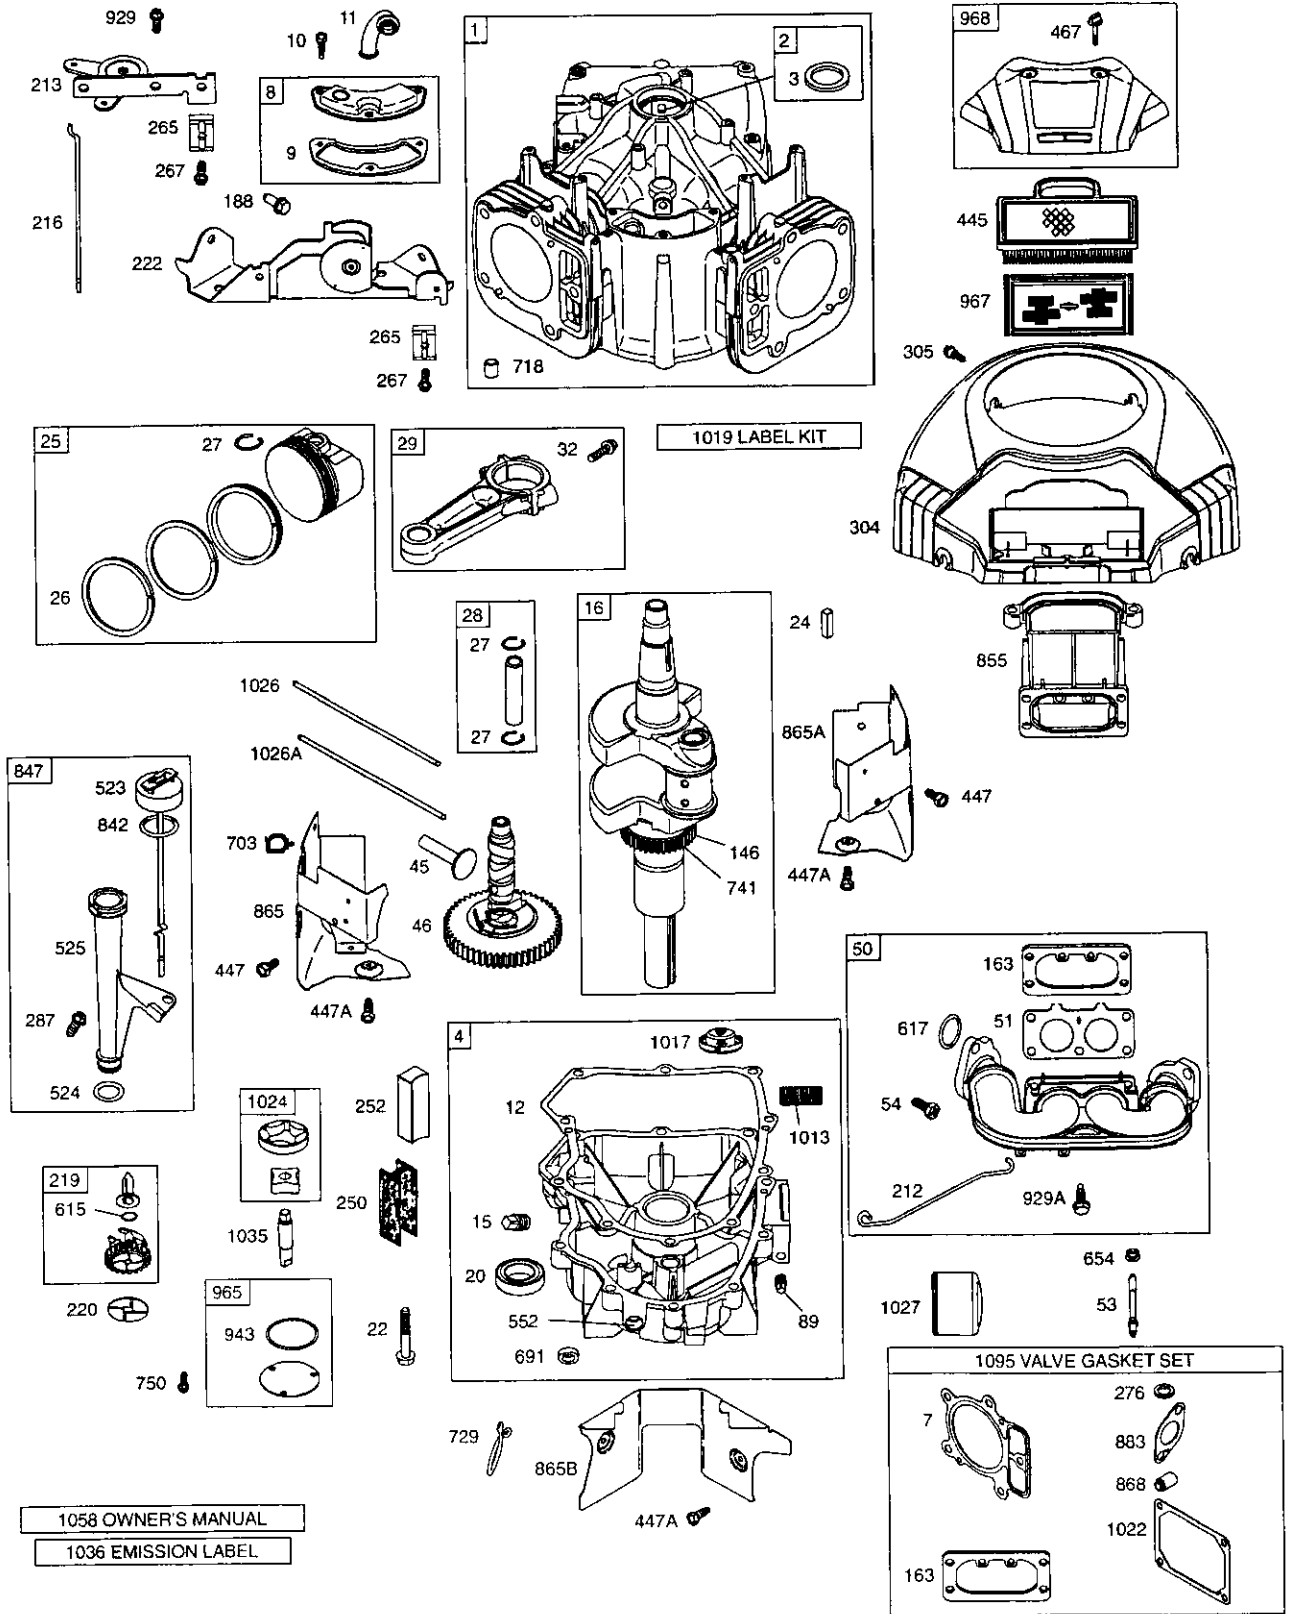

REPAIR PARTS

TRACTOR - - MODEL NUMBER 917.277060

PEERLESS PMST TRANSAXLE - MODEL NUMBER 206-545C

KEY NO.	PART NO.	DESCRIPTION	KEY NO.	PART NO.	DESCRIPTION
1	772147	Transaxle Cover	41A	790079	Brake Lever
2	780086A	Needle Bearing 5/8"	42	792073A	Screw 1/4 - 20 x 1-1/4"
3	770128	Transaxle Case	42A	792085A	Screw 1/4 - 20 x 2 1/4"
4	776395	Countershaft	43	792075	Locknut 5 / 16 - 24
5	776409	Output Shaft	44	790025	Brake Pad Holder
6	778364	Spur Gear (38 teeth)	45	786066	Spacer .2625 x 1.0
6A	778369	Spur Gear (15 teeth)	46	786086	Brake Lever Bracket
7	778330	Spur Gear (11 teeth)	47	774690	Axle (11-15 / 16" Long)
8	792180	Shift Key	48	774691	Axle (16 - 1 / 2" long)
8A	792047	Woodruff Key #9	49	778356	Spur Gear (29 teeth)
9	784352	Shift Collar	50	778338	Spur Gear (27 teeth)
10	784378	Shift Rod & Fork	51	778354	Spur Gear (23 teeth)
11	778334	Bevel Gear (30 teeth)	52	778352	Spur Gear (19 teeth)
12	778309	Input Bevel Pinion (13 teeth)	53	778350	Spur Gear (16 teeth)
13	778368	Bevel Gear (13 teeth) (Include. 14)	54	778346	Spur Gear (15 teeth)
14	778368	Bevel Pinion (13 teeth) (Include. 13)	56	778355	Spur Gear (11 teeth)
15	778370	Ring Gear (43 teeth)	57	778337	Spur Gear (13 teeth)
17	786188	Drive Pin	58	778353	Spur Gear (17 teeth)
18	786102	Spacer 1.130 X .695	59	778351	Spur Gear (21 teeth)
20	792077A	Ball 5/16" dia	60	778349	Spur Gear (24 teeth)
21	792078	Set Screw 3/8 - 16 x 3/8"	61	778345	Spur Gear (25 teeth)
22	792079	Spring .310 OD x .625 L	65	780189	Flat Washer .563 ID x .062W
25	792073A	Screw 1/4 - 20 x 1-1/4"	66	776422	Input Shaft
25A	792177	Screw 1/4-20 x 1-3/8"	67	776396	Shifter & Brake Shaft
26	792125	Retaining Ring (pkg of 2)	69	792170	Retaining Ring
27	792035	Retaining Ring	70	786187	Spacer .890
28	788040	Retaining Ring	71	788069	Square Cut Ring
29	780072	Thrust Washer .627 ID x .031W	71B	788092	"O" Ring
29A	780160	Thrust Washer .762 ID x .031W	76	780090	Flat Washer 1.128 ID x .058W
29B	780051	Thrust Washer .762 ID x .031W	77	788078A	Inverted Retaining Ring
29C	780199	Anti-Rotation Washer .632	79	792144	Spring .430 OD x .5000 L
30	780108	Cup Washer 1.127 ID x .032W	82	778333	Bevel & Spur Gear (30 & 13 teeth)
31	780001	Flat Washer .750 ID x .056W (Use As Needed)	83	778338	Spur Gear (27 teeth)
31A	780195	Flat Washer .750 ID x .062W	85	792154	Oil Fill Plug
32	788083	Oil Seal 5/8"	87	788089A	Oil Seal 9 / 16"
34	780194	Bushing .563	150	788093A	Liquid Gasket RTV Silicone
35	780193	Flanged Bushing 5 / 8" ID	157	788088A	Oil Seal 3 / 4"
35A	780197	Flanged Bushing .751	180	730229A	Gear Oil 80W90
36	790075	Brake Disk	900	794712	Replacement MST - 206-545C Transaxle
37	790007	Brake Pad Plate			
38	799021	Brake Pad (pkg of 2)			
39	786026	Dowel Pin			
40	792076A	Flat Washer .312 ID x .059W			

NOTE: All component dimensions given in U.S. inches
1 inch = 25.4 mm

REPAIR PARTS

TRACTOR - - MODEL NUMBER 917.277060

BRIGGS & STRATTON ENGINE - - MODEL NUMBER 407777, TYPE NUMBER 0204-E1