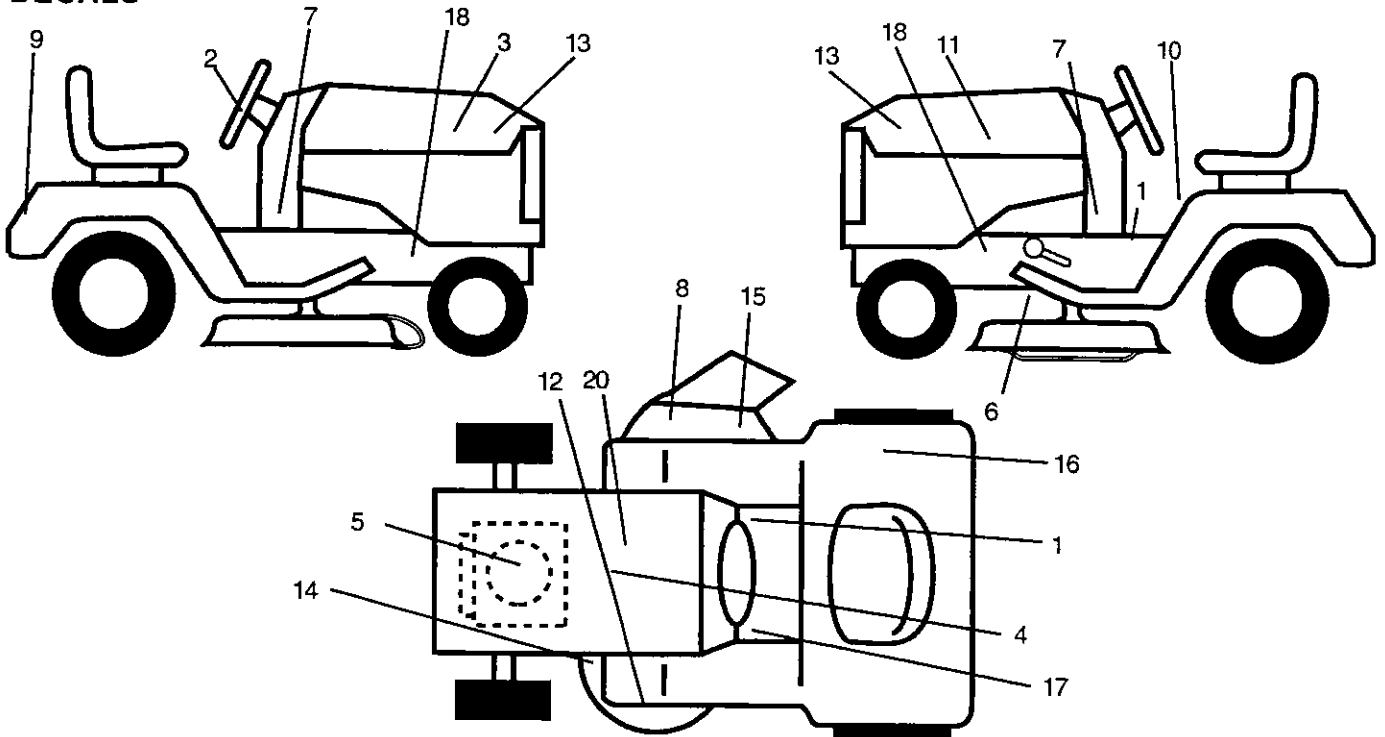

REPAIR PARTS

TRACTOR - - MODEL NUMBER 917.277060

DECALS

KEY NO.	PART NO.	DESCRIPTION	KEY NO.	PART NO.	DESCRIPTION
1	140837	Decal Brake Parking Saddle	14	160396	Decal V-Belt Schematic
2	164065	Decal Steer. Wheel	15	179128	Decal Deck "B"
3	177356	Decal Hood RH	16	180432	Decal Fender
4	138047	Decal Batt Diehard	17	159737	Decal Brake Clutch
5	181569	Decal Engine	18	159736	Decal Chassis Hot Muffler
6	146046	Decal V Belt Drive Sch	20	145005	Decal Bat Dan/Psn
7	181703	Decal Dash Pnl	--	165800X428	Pad Footrest LH STL
8	182166	Decal Cutfinger	--	165799X428	Pad Footrest RH STL
9	163204	Decal Craftsman	--	138311	Decal Handle Lft Height Adjust
10	145498	Decal Fender Owner	--	162598	Decal Draw Bar Load Limit
11	177357	Decal Hood LH	--	182651	Manual Owner's (Euro)
12	172331	Decal Mower Srs Heavy Duty 12 Ga	--	182652	Manual Owner's (Scan)
13	177355	Decal Hood Side	--	182653	Manual Parts