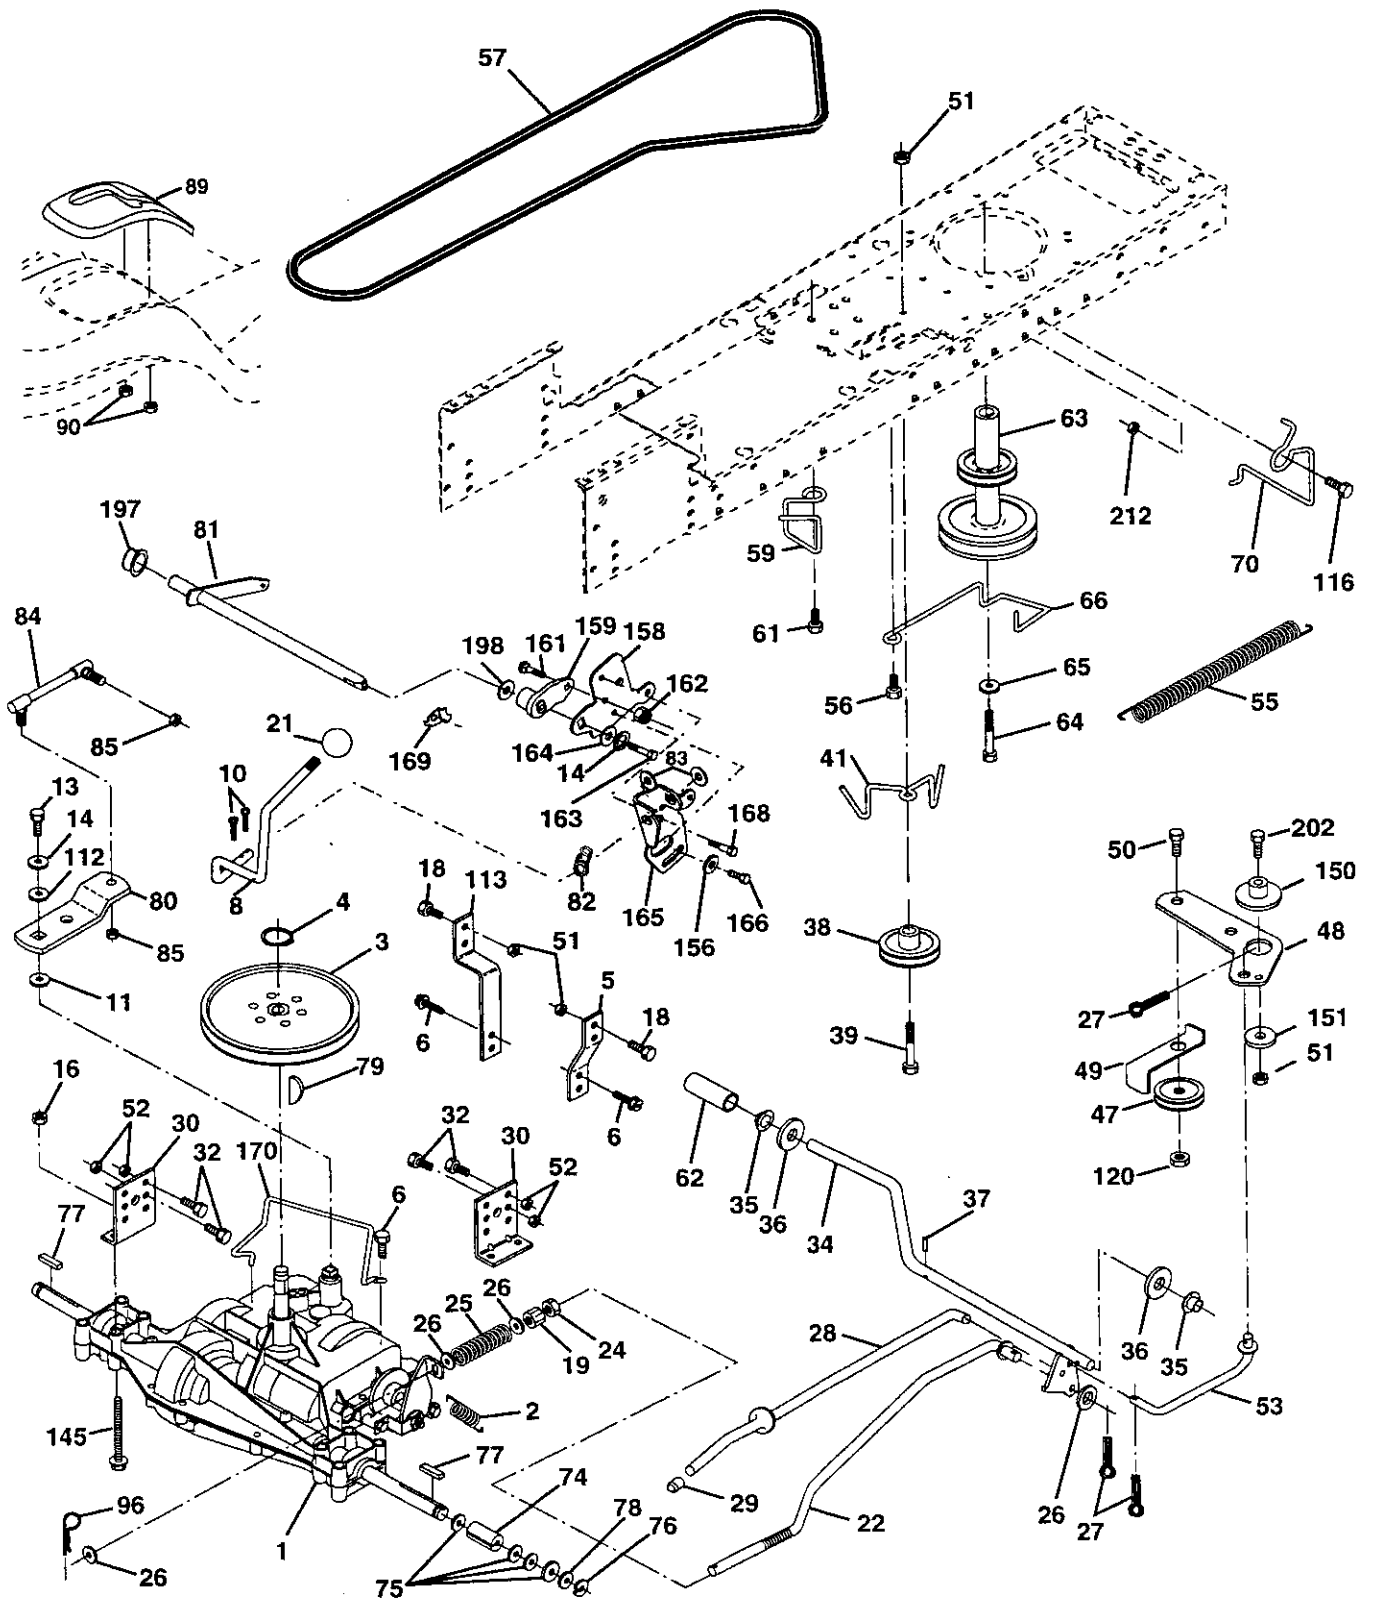

REPAIR PARTS

TRACTOR - - MODEL NUMBER 917.277060

DRIVE

REPAIR PARTS

TRACTOR - - MODEL NUMBER 917.277060

DRIVE

KEY NO.	PART NO.	DESCRIPTION	KEY NO.	PART NO.	DESCRIPTION
1	-----	Transaxle (See Breakdown)	64	71170764	Bolt Hex
		Peerless 206-545C	65	STD55143	Washer Lock Hvy Hlcl Spr 7/16
2	146682	Spring Return Brake T/a Zinc	66	154778	Keeper Belt Engine Foolproof
3	123666X	Pulley Transaxle 18" tires	70	180218	Guide Belt Mower Drive RH
4	12000028	Ring Retainer # 5100-62	74	137057	Spacer Axle
5	121520X	Strap Torque 30 Degrees	75	121749X	Washer 25/32 X 1 1/4 X 16 Ga
6	17060512	Screw 5/16-18 X 3/4	76	STD581075	E-ring #5133-75
8	165866	Rod Shifter Fender Adj Lt	77	123583X	Key Square 2 0 X 1845/ 1865
10	STD561210	Pin Cotter 1/8 X 1 Cad	78	121748X	Washer 25/32 X 1-5/8 X 16 Ga
11	105701X	Washer Plate Shf 388 Sq Hole —	79	2228M	Key Woodruff
13	74550412	Bolt 1/4-28 Unf Gr 8 W/Patch	80	145090	Arm Shift
14	10040400	Washer Lock Hvy Helical 1/4	81	165592	Shaft Asm Cross Tapered 20"t
16	STD541431	Nut Lock Hx W/lms 5/16-18 Unc	82	165711	Spring Torsion T/a
18	STD523710	Bolt, Fin Hex 3/8-16 UNC x 1 Gr. 5	83	19171216	Washer 17/32 X 3/4 X 16 Ga
19	STD541437	Nut Lock 3/8-16 Unc	84	166231	Link Transaxle
21	106933X	Knob	85	150360	Nut Lock Center 1/4 - 28 FNTHD
22	130804	Rod Brake Blk Zinc 26 840	89	158391X428	Console Shift STLT
24	STD541237	Nut Hex Jam 3/8-16 Unc	90	124346X	Nut Self-thd Wsh-hd 1/4 Zinc
25	106888X	Spring Rod Brake 2 00 Zinc	96	4497H	Retainer Spring
26	STD551037	Washer 13/32 X 13/16 X 16 Ga	112	19091210	Washer 9/32 x 3/4 x 10 Ga.
27	STD561210	Pin Cotter 1/8 X 3/4 Cad	113	127285X	Strap Torque Lh
28	175765	Rod Brake Parking LT/YT	116	72140608	Bolt Rdhd Sq Neck 3/8-16 x 1
29	71673	Cap Brake Parking	120	73900600	Nut Lock Flg 3/8-16
30	169592	Bracket Mtg Transaxle	145	74490540	Bolt Hex 5/16-18 Gr. 5
32	STD523107	Bolt Hex Hd 5/16-18unc X 3/4	150	175456	Spacer Retainer
34	175578	Shaft Asm Pedal Foot	151	19133210	Washer 13/32 x 2 x 10
35	120183X	Bearing Nylon Blk 629 Id	156	166002	Washer Srted 5/16 ID x 1.125
36	STD551062	Washer 21/32 X 1 X 16 Ga	158	165589	Bracket Shift Mount
37	STD571810	Pin Roll 3/16 X 1"	159	165494	Hub Tapered Flange Shift It
38	179114	Pulley Idler Composite	161	72140406	Bolt Rdhd Sqnk 1/4-20 x 3/4 Gr 5
39	74760648	Bolt Fin Hex 3/8-16 X 3	162	73680400	Nut Crownlock 1/4-20 Unc
41	175556	Keeper Belt Idler	163	74780416	Bolt Hex Fin 1/4-20 Unc x 1 Gr 5
47	127783	Pulley Idler V Groove Plastic	164	19091010	Washer 5/8 x .281 x 10 Ga
48	154407	Bellcrank Asm	165	165623	Bracket Pivot Lever
49	123205X	Retainer Belt Style Spring	166	166880	Screw 5/16-18 x 5/8
50	STD523715	Bolt Hex Hd 3/8-16unc X 1-1/2	168	165492	Bolt Shoulder 5/16-18 x .561
51	STD541437	Nut Crownlock 3/8-16 Unc	169	165580	Plate Fastening Lt
52	STD541431	Nut Crownlock 5/16-18 Unc	170	178394	Keeper Belt Transaxle
53	105710X	Link Clutch	197	169613	Nyliner Snap-In
55	105709X	Spring Return Clutch 6 75	198	169593	Washer Nyliner
56	17060620	Screw 3/8-16 X 1-1/4	202	72110614	Bolt Carr. Sh 3/8-16 x 1-3/4 Gr. 5
57	130801	V-Belt Ground Drive	212	145212	Nut Hex Flange Lock
59	169691	Keeper Belt Span Ctr			
61	17120614	Screw 3/8-16 x .875			
62	8883R	Cover Pedal Blk Round			
63	180219	Engine Pulley LT/YT			

NOTE: All component dimensions given in U.S. inches
1 inch = 25.4 mm