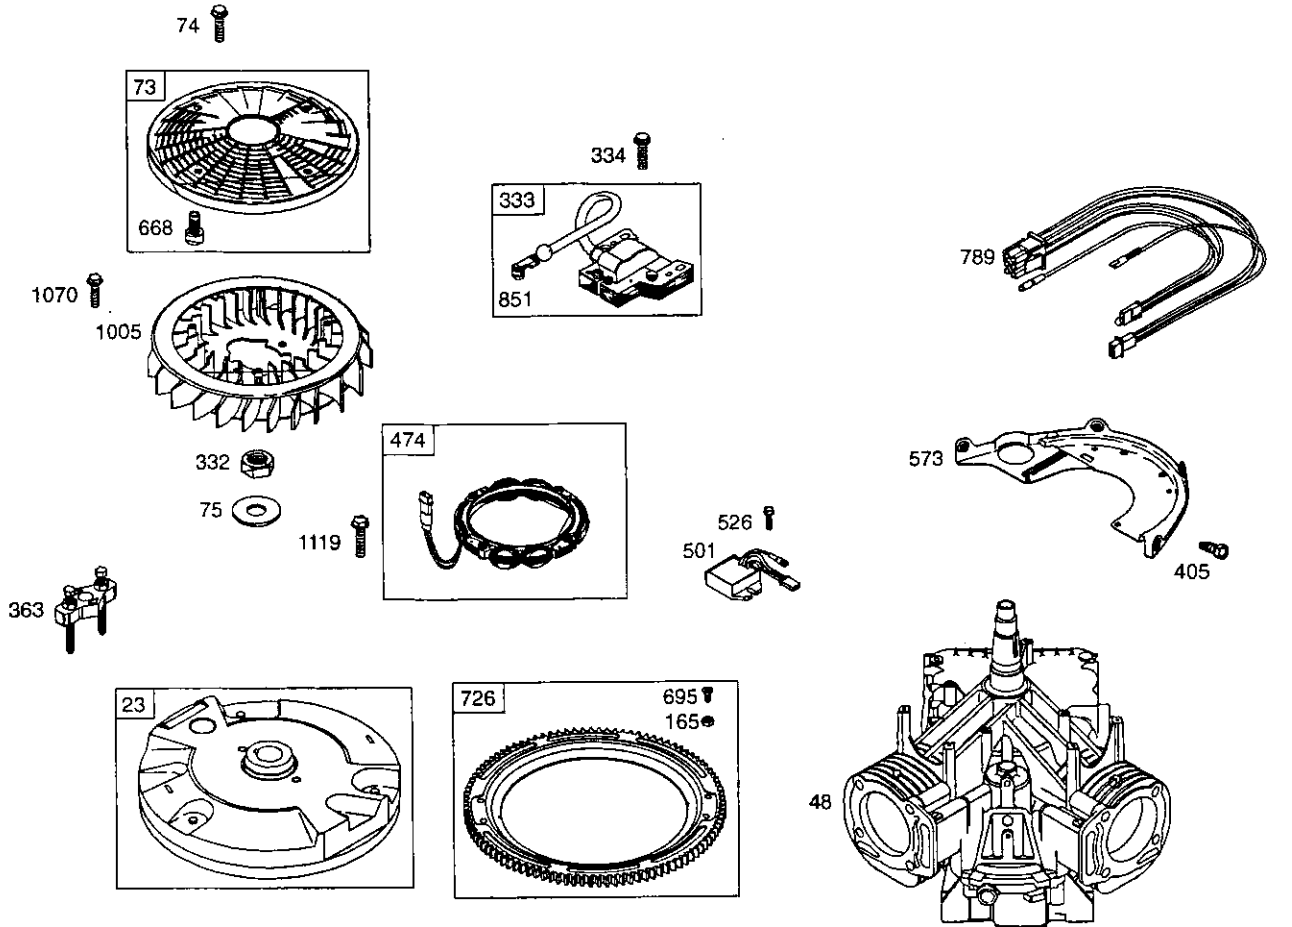

REPAIR PARTS

TRACTOR - - MODEL NUMBER 917.277060

BRIGGS & STRATTON ENGINE - - MODEL NUMBER 407777, TYPE NUMBER 0204-E1

REPAIR PARTS

TRACTOR - - MODEL NUMBER 917.277060

BRIGGS & STRATTON ENGINE - - MODEL NUMBER 407777, TYPE NUMBER 0204-E1

KEY NO.	PART NO.	DESCRIPTION	KEY NO.	PART NO.	DESCRIPTION
1	690231	Cylinder Assembly	117	690232	Ø Jet-Main (Standard)
2	499585	Kit-Bushing/Seal (Magneto Side)	118	690989	Jet-Main (High Altitude)
3	391086	• Seal-Oil (Magneto Side)	121	499811	Kit-Carburetor Overhaul
4	690069	Sump-Engine	125	499804	Carburetor
5	693998	Head-Cylinder (Cylinder 1)	130	690993	Valve-Throttle
5A	693999	Head-Cylinder (Cylinder 2)	131	499805	Kit-Throttle Shaft
7	690962	•+ Gasket-Cylinder Head	133	499806	Float-Carburetor
8	499601	Breather Assembly	135	499803	Tube-Fuel Transfer
9	690937	• Gasket-Breather	137	690994	Ø‡ Gasket-Float Bowl
10	690960	Screw (Breather Assembly)	141	499807	Kit-Choke Shaft
11	690942	Tube-Breather	142	499808	Ø Nozzle-Carburetor
12	697227	• Gasket-Crankcase	146	690979	Key-Timing
13	690360	Screw (Cylinder Head)	150	690995	Ø‡ Gasket-Nozzle
15	690946	Plug-Oil Drain	160	690996	Retainer-Solenoid
16	691046	Crankshaft	163	691001	•+ Gasket-Air Cleaner
20	690947	• Seal-Oil (PTO Side)	165	693148	Nut (Ring Gear)
22	694966	Screw (Engine Sump)	187	691050	Line-Fuel (Cut to Required Length)
23	691053	Flywheel	187A	691049	Line-Fuel (Molded)
24	222698	Key-Flywheel	188	690960	Screw (Control Bracket)
25	499588	Piston Assembly (Standard)	192	690083	Adjuster-Rocker Arm
25	499589	Piston Assembly (.010" Oversize)	209	697674	Spring-Governor
25	499590	Piston Assembly (.020" Oversize)	211	691019	Spring-Governed Idle
25	499591	Piston Assembly (.030" Oversize)	212	695238	Link-Throttle
26	499604	Ring Set-Piston (Standard)	213	691021	Bracket-Choke Control
26	499605	Ring Set-Piston (.010" Oversize)	216	691022	Link-Choke
26	499606	Ring Set-Piston (.020" Oversize)	219	696376	Gear-Governor
26	499607	Ring Set-Piston (.030" Oversize)	220	690412	Washer (Governor Lever)
27	690975	Lock-Piston Pin	222	697678	Bracket-Control
28	690229	Pin-Piston	227	691048	Lever-Governor Control
29	499583	Rod-Connecting	231	690718	Screw (Choke Valve)
32	690976	Screw (Connecting Rod)	240	691035	Filter-Fuel
33	499596	Valve-Exhaust	250	690957	Retainer-Breather
34	499597	Valve-Intake	252	690956	Collector-Oil
35	690963	Spring-Valve (Intake)	265	691024	Clamp-Casing
36	690963	Spring-Valve (Exhaust)	267	695134	Screw (Casing Clamp)
40	690964	Retainer-Valve	276	690997	Ø+ Washer-Sealing
42	499586	Keeper-Valve	287	690960	Screw (Dipstick Tube)
45	690977	Tappet-Valve	304	695277	Housing-Blower
46	690978	Camshaft	305	691005	Screw (Blower Housing)
48	692714	Short Block (446777-0027-E2 Replacement Engine)	309	691262	Motor-Starter
50	695241	Manifold-Intake	310	691263	Bolt-Starter Motor
51	690950	• Ø‡ Gasket-Intake	311	497608	Brush Set
53	690951	Stud (Carburetor)	332	691059	Nut (Flywheel)
54	695240	Screw (Intake Manifold)	333	691060	Armature-Magneto
73	691055	Screen-Rotating	334	691061	Screw (Magneto Armature)
74	691057	Screw (Rotating Screen)	337	691043	Spark Plug
75	691056	Washer (Flywheel)	358	694012	Set-Engine Gasket
89	690283	Plug-Oil			
95	690718	Screw (Throttle Valve)			
98	499802	Kit-Idle Speed			
104	690984	Ø Pin-Float Hinge			
105	690985	Ø Valve-Float Needle			
108	690986	Valve-Choke			

RPM Settings: Low Speed: 1900-2100
High Speed: 3000-3200

- Included in Engine Gasket Set, Key. No. 358
- Ø Included in Carburetor Overhaul Kit, Key. No. 121
- ‡ Included in Carburetor Gasket Set, Key. No. 977
- + Included in Valve Gasket Set, Key. No. 1095

NOTE: All component dimensions given in U.S. inches
1 inch = 25.4 mm