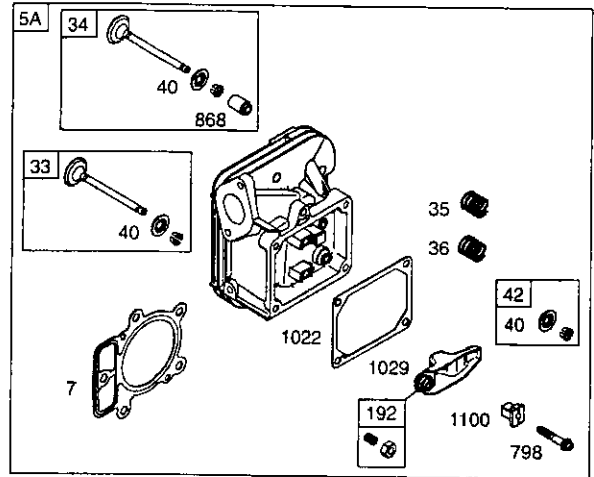

REPAIR PARTS

TRACTOR - - MODEL NUMBER 917.277060

BRIGGS & STRATTON ENGINE - - MODEL NUMBER 407777, TYPE NUMBER 0204-E1