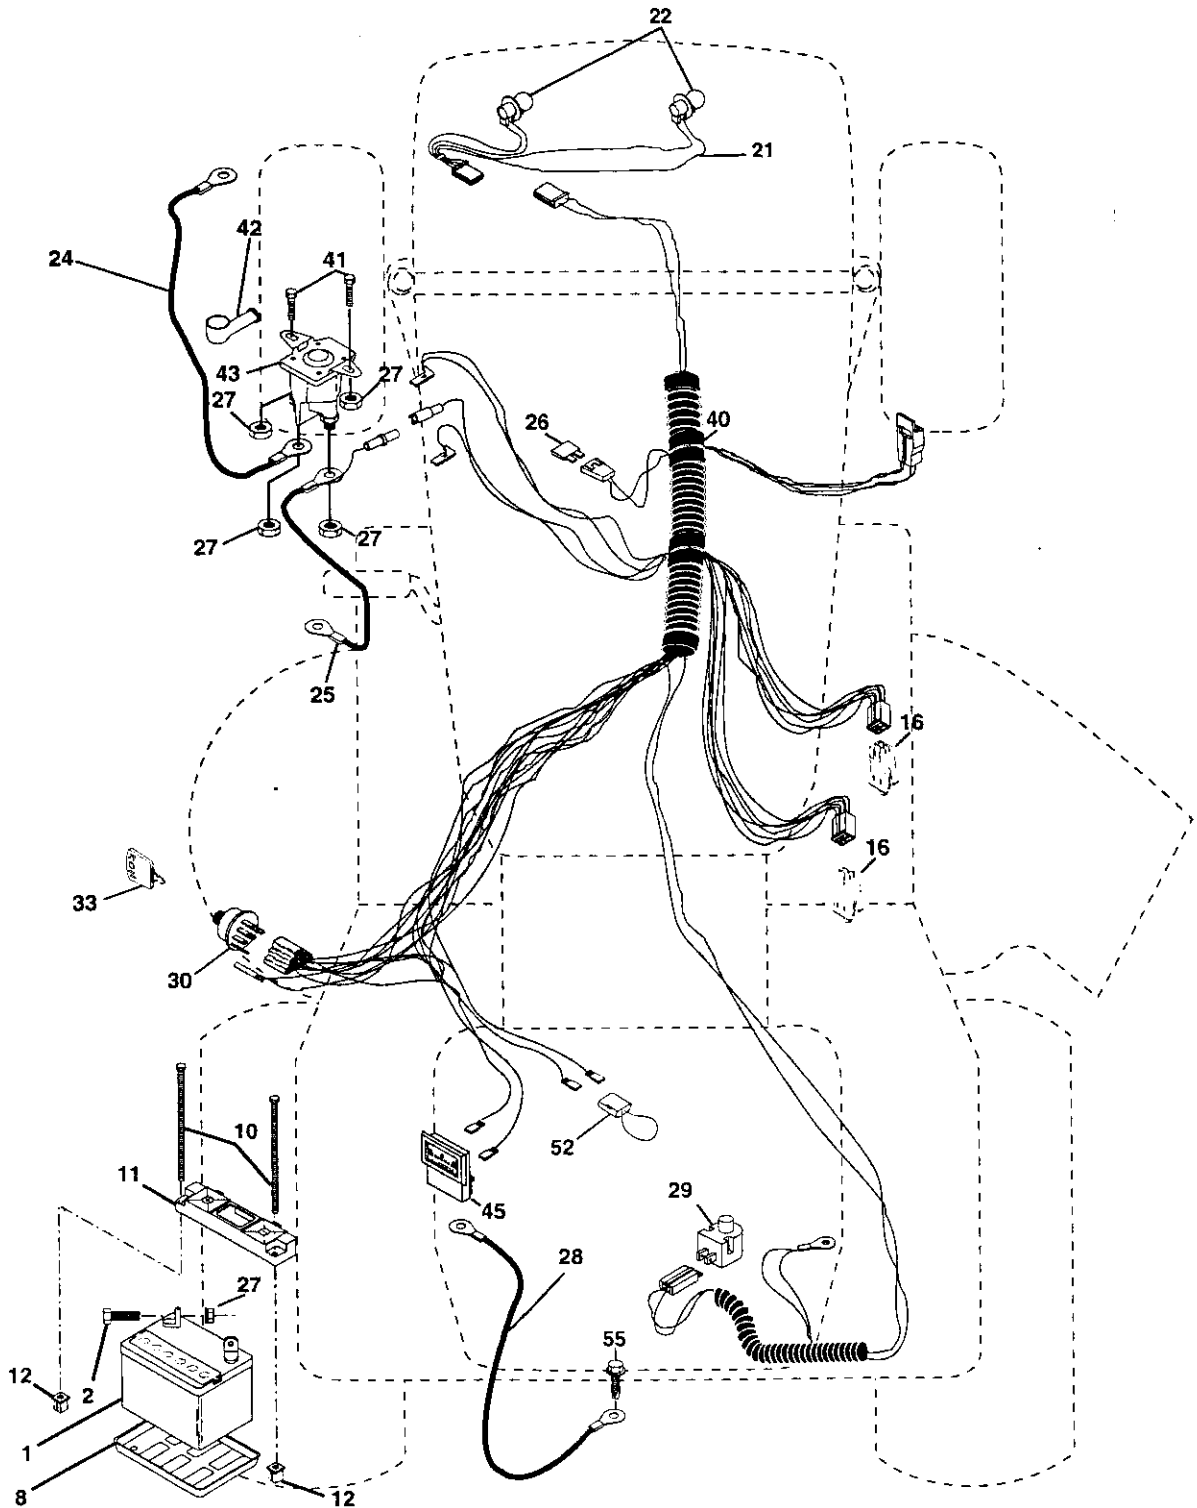

TRACTOR - - MODEL NUMBER 917.277060

SCHEMATIC

IGNITION SWITCH

POSITION	CIRCUIT	"MAKE"
OFF	M+G+A1	NONE
RUN/LIGHT	B+A1	A2+L
RUN	B+A1	NONE
START	B + S + A1	NONE

WIRING INSULATED CLIPS

NOTE: IF WIRING INSULATED CLIPS WERE REMOVED FOR SERVICING OF UNIT, THEY SHOULD BE REPLACED TO PROPERLY SECURE YOUR WIRING.

REPAIR PARTS

TRACTOR - - MODEL NUMBER 917.277060

ELECTRICAL

REPAIR PARTS

TRACTOR - - MODEL NUMBER 917.277060

ELECTRICAL

KEY NO.	PART NO.	DESCRIPTION
1	163465	Battery
2	74760412	Bolt Hex Hd 1/4-20unc X 3/4
8	7603J	Case Battery
10	145211	Bolt Btr Frt 1/4-20 x 7.5
11	150109	Hold down Battery Front
12	145769	Nut Push Nylon 1/4 Batt Frt
16	176138	Switch Interlock Push-In
21	175688	Harness Asm Light W/4152J
22	4152J	Bulb Light #1156
24	4799J	Cable Battery 6 Ga 11"red
25	146148	Cable Battery
26	175158	Fuse 20 AMP
27	73510400	Nut, Keps Hex 1/4-20 UNC
28	145491	Cable Ground
29	121305X	Switch Plunger Nc Gray
30	175566	Switch Ign
33	140403	Key Ign
40	179720	Harness Ign
41	71110408	Bolt Blk Fin Hex 1/4-20unc X 1/2
42	131563	Cover Terminal Red
43	178861	Solenoid
45	122822X	Ammeter
52	141940	Protection Wire Loop (Hourmeter)
55	17490508	Screw Thrd Roll 5/16-18 x 1/2