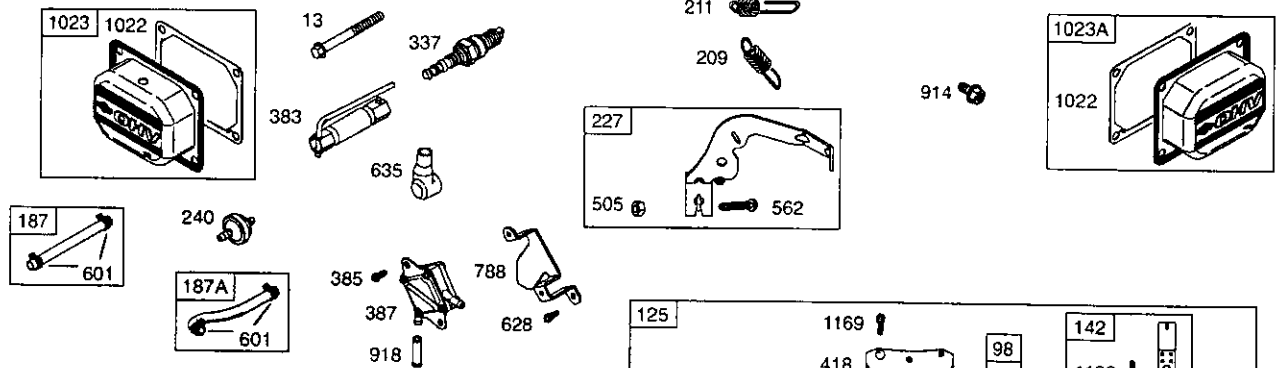

REPAIR PARTS

TRACTOR - - MODEL NUMBER 917.277060

BRIGGS & STRATTON ENGINE - - MODEL NUMBER 407777, TYPE NUMBER 0204-E1