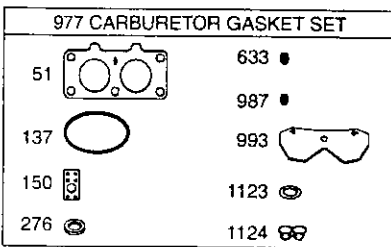

NOTE: All component dimensions give in U.S.inches
1 inch = 25.4 mm.

REPAIR PARTS

TRACTOR - - MODEL NUMBER 917.277060

LIFT

REPAIR PARTS

TRACTOR - - MODEL NUMBER 917.277060

LIFT

KEY NO.	PART NO.	DESCRIPTION
1	159460	Wire Asm Inner/Sprg W/plunger LT
2	159471	Shaft Asm Lift RH w/Inf
3	105767X	Pin Groove 1 500 Zinc
4	12000002	E Ring #5133-62
5	19211621	Washer 21/32 X 1 X 21 Ga
6	120183X	Bearing Nylon Blk 629 Id
7	125631X	Grip Handle
8	122365X	Button Plunger Red
11	139865	Link Lift LH Fixed Length
12	139866	Link Lift RH Fixed Length
13	4939M	Retainer Spring
15	173288	Link Front
16	73350800	Nut Jam Hex 1/2-13 Unc
17	173689	Trunnion Blk Zinc
18	73800800	Nut Lock w/Wsh 1/2-13 Unc
19	139868	Arm Suspension Rear
20	163552	Retainer Spring
23	110807X	Nut Special
24	19131016	Washer 13/32 X 5/8 X 16 Ga
25	2876H	Spring 2-1/8"
26	169484	Retainer Clip
27	126971X	Rod Adj Lift Zinc 7.49 Wrk Lg
28	73350600	Nut Hex Jam 3/8-16 Unc
29	138057	Knob Inf 3/8-16 Unc Blk W/sym
30	150233	Trunnion Infin Height
31	169865	Bearing Pvt Lift
32	73540600	Nut Crownlock 3/8 - 24
36	155097	Pointer Height Indicator
37	123935X	Plug Hole Blk 1.485/1.515 Dia.
38	17060516	Screw Thdrol 5/16-18 x 1
40	19112410	Washer 11/32 x 1-1/2 10 Ga.
41	155098	Indicator Height STLT
49	145212	Nut Hex Flange Lock
50	110452X	Nut PUsH Phos & Oil

NOTE: All component dimensions given in U.S. inches
1 inch = 25.4 mm

REPAIR PARTS

TRACTOR - - MODEL NUMBER 917.277060

BRIGGS & STRATTON ENGINE - - MODEL NUMBER 407777, TYPE NUMBER 0204-E1

REPAIR PARTS

TRACTOR - - MODEL NUMBER 917.277060

BRIGGS & STRATTON ENGINE - - MODEL NUMBER 407777, TYPE NUMBER 0204-E1

REPAIR PARTS

TRACTOR - - MODEL NUMBER 917.277060

BRIGGS & STRATTON ENGINE - - MODEL NUMBER 407777, TYPE NUMBER 0204-E1

REPAIR PARTS

TRACTOR - - MODEL NUMBER 917.277060