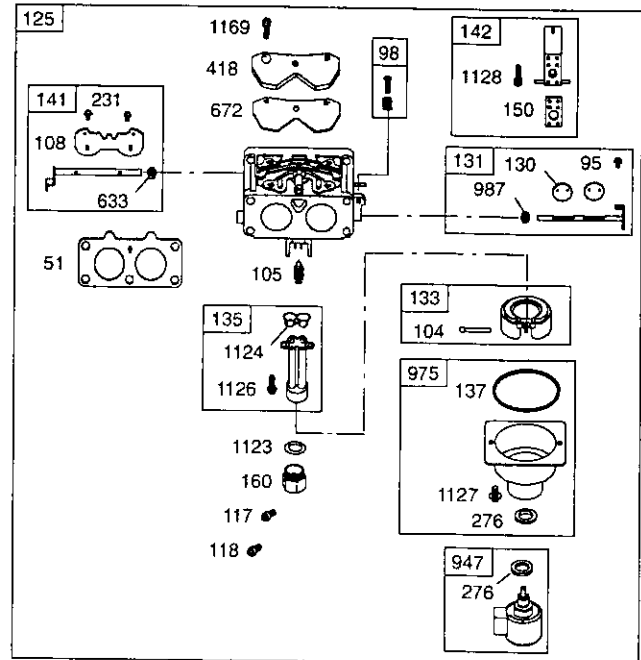

REPAIR PARTS

TRACTOR - - MODEL NUMBER 917.277060

BRIGGS & STRATTON ENGINE - - MODEL NUMBER 407777, TYPE NUMBER 0204-E1