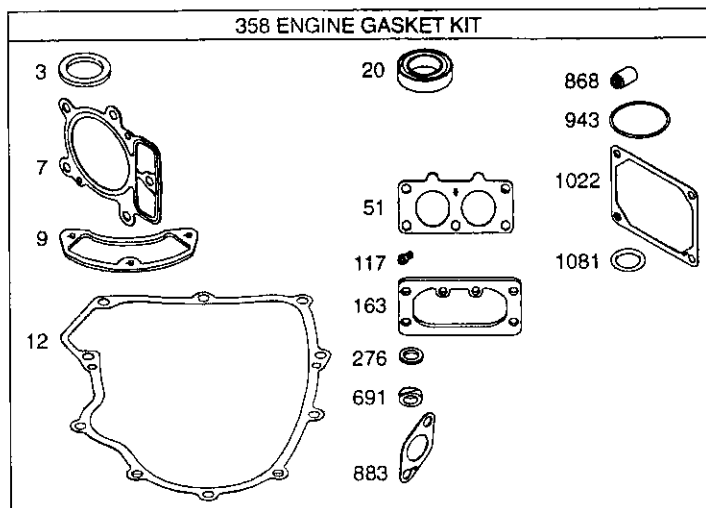

REPAIR PARTS

TRACTOR - - MODEL NUMBER 917.277060

BRIGGS & STRATTON ENGINE - - MODEL NUMBER 407777, TYPE NUMBER 0204-E1

REPAIR PARTS

TRACTOR - - MODEL NUMBER 917.277060

BRIGGS & STRATTON ENGINE - - MODEL NUMBER 407777, TYPE NUMBER 0204-E1

KEY NO.	PART NO.	DESCRIPTION	KEY NO.	PART NO.	DESCRIPTION
1	690231	Cylinder Assembly	117	690232	Ø Jet-Main (Standard)
2	499585	Kit-Bushing/Seal (Magneto Side)	118	690989	Jet-Main (High Altitude)
3	391086	• Seal-Oil (Magneto Side)	121	499811	Kit-Carburetor Overhaul
4	690069	Sump-Engine	125	499804	Carburetor
5	693998	Head-Cylinder (Cylinder 1)	130	690993	Valve-Throttle
5A	693999	Head-Cylinder (Cylinder 2)	131	499805	Kit-Throttle Shaft
7	690962	•+ Gasket-Cylinder Head	133	499806	Float-Carburetor
8	499601	Breather Assembly	135	499803	Tube-Fuel Transfer
9	690937	• Gasket-Breather	137	690994	Ø‡ Gasket-Float Bowl
10	690960	Screw (Breather Assembly)	141	499807	Kit-Choke Shaft
11	690942	Tube-Breather	142	499808	Ø Nozzle-Carburetor
12	697227	• Gasket-Crankcase	146	690979	Key-Timing
13	690360	Screw (Cylinder Head)	150	690995	Ø‡ Gasket-Nozzle
15	690946	Plug-Oil Drain	160	690996	Retainer-Solenoid
16	691046	Crankshaft	163	691001	•+ Gasket-Air Cleaner
20	690947	• Seal-Oil (PTO Side)	165	693148	Nut (Ring Gear)
22	694966	Screw (Engine Sump)	187	691050	Line-Fuel (Cut to Required Length)
23	691053	Flywheel	187A	691049	Line-Fuel (Molded)
24	222698	Key-Flywheel	188	690960	Screw (Control Bracket)
25	499588	Piston Assembly (Standard)	192	690083	Adjuster-Rocker Arm
25	499589	Piston Assembly (.010" Oversize)	209	697674	Spring-Governor
25	499590	Piston Assembly (.020" Oversize)	211	691019	Spring-Governed Idle
25	499591	Piston Assembly (.030" Oversize)	212	695238	Link-Throttle
26	499604	Ring Set-Piston (Standard)	213	691021	Bracket-Choke Control
26	499605	Ring Set-Piston (.010" Oversize)	216	691022	Link-Choke
26	499606	Ring Set-Piston (.020" Oversize)	219	696376	Gear-Governor
26	499607	Ring Set-Piston (.030" Oversize)	220	690412	Washer (Governor Lever)
27	690975	Lock-Piston Pin	222	697678	Bracket-Control
28	690229	Pin-Piston	227	691048	Lever-Governor Control
29	499583	Rod-Connecting	231	690718	Screw (Choke Valve)
32	690976	Screw (Connecting Rod)	240	691035	Filter-Fuel
33	499596	Valve-Exhaust	250	690957	Retainer-Breather
34	499597	Valve-Intake	252	690956	Collector-Oil
35	690963	Spring-Valve (Intake)	265	691024	Clamp-Casing
36	690963	Spring-Valve (Exhaust)	267	695134	Screw (Casing Clamp)
40	690964	Retainer-Valve	276	690997	Ø+ Washer-Sealing
42	499586	Keeper-Valve	287	690960	Screw (Dipstick Tube)
45	690977	Tappet-Valve	304	695277	Housing-Blower
46	690978	Camshaft	305	691005	Screw (Blower Housing)
48	692714	Short Block (446777-0027-E2 Replacement Engine)	309	691262	Motor-Starter
50	695241	Manifold-Intake	310	691263	Bolt-Starter Motor
51	690950	• Ø‡ Gasket-Intake	311	497608	Brush Set
53	690951	Stud (Carburetor)	332	691059	Nut (Flywheel)
54	695240	Screw (Intake Manifold)	333	691060	Armature-Magneto
73	691055	Screen-Rotating	334	691061	Screw (Magneto Armature)
74	691057	Screw (Rotating Screen)	337	691043	Spark Plug
75	691056	Washer (Flywheel)	358	694012	Set-Engine Gasket
89	690283	Plug-Oil			
95	690718	Screw (Throttle Valve)			
98	499802	Kit-Idle Speed			
104	690984	Ø Pin-Float Hinge			
105	690985	Ø Valve-Float Needle			
108	690986	Valve-Choke			

RPM Settings: Low Speed: 1900-2100
High Speed: 3000-3200

- Included in Engine Gasket Set, Key. No. 358
- Ø Included in Carburetor Overhaul Kit, Key. No. 121
- ‡ Included in Carburetor Gasket Set, Key. No. 977
- + Included in Valve Gasket Set, Key. No. 1095

NOTE: All component dimensions given in U.S. inches
1 inch = 25.4 mm