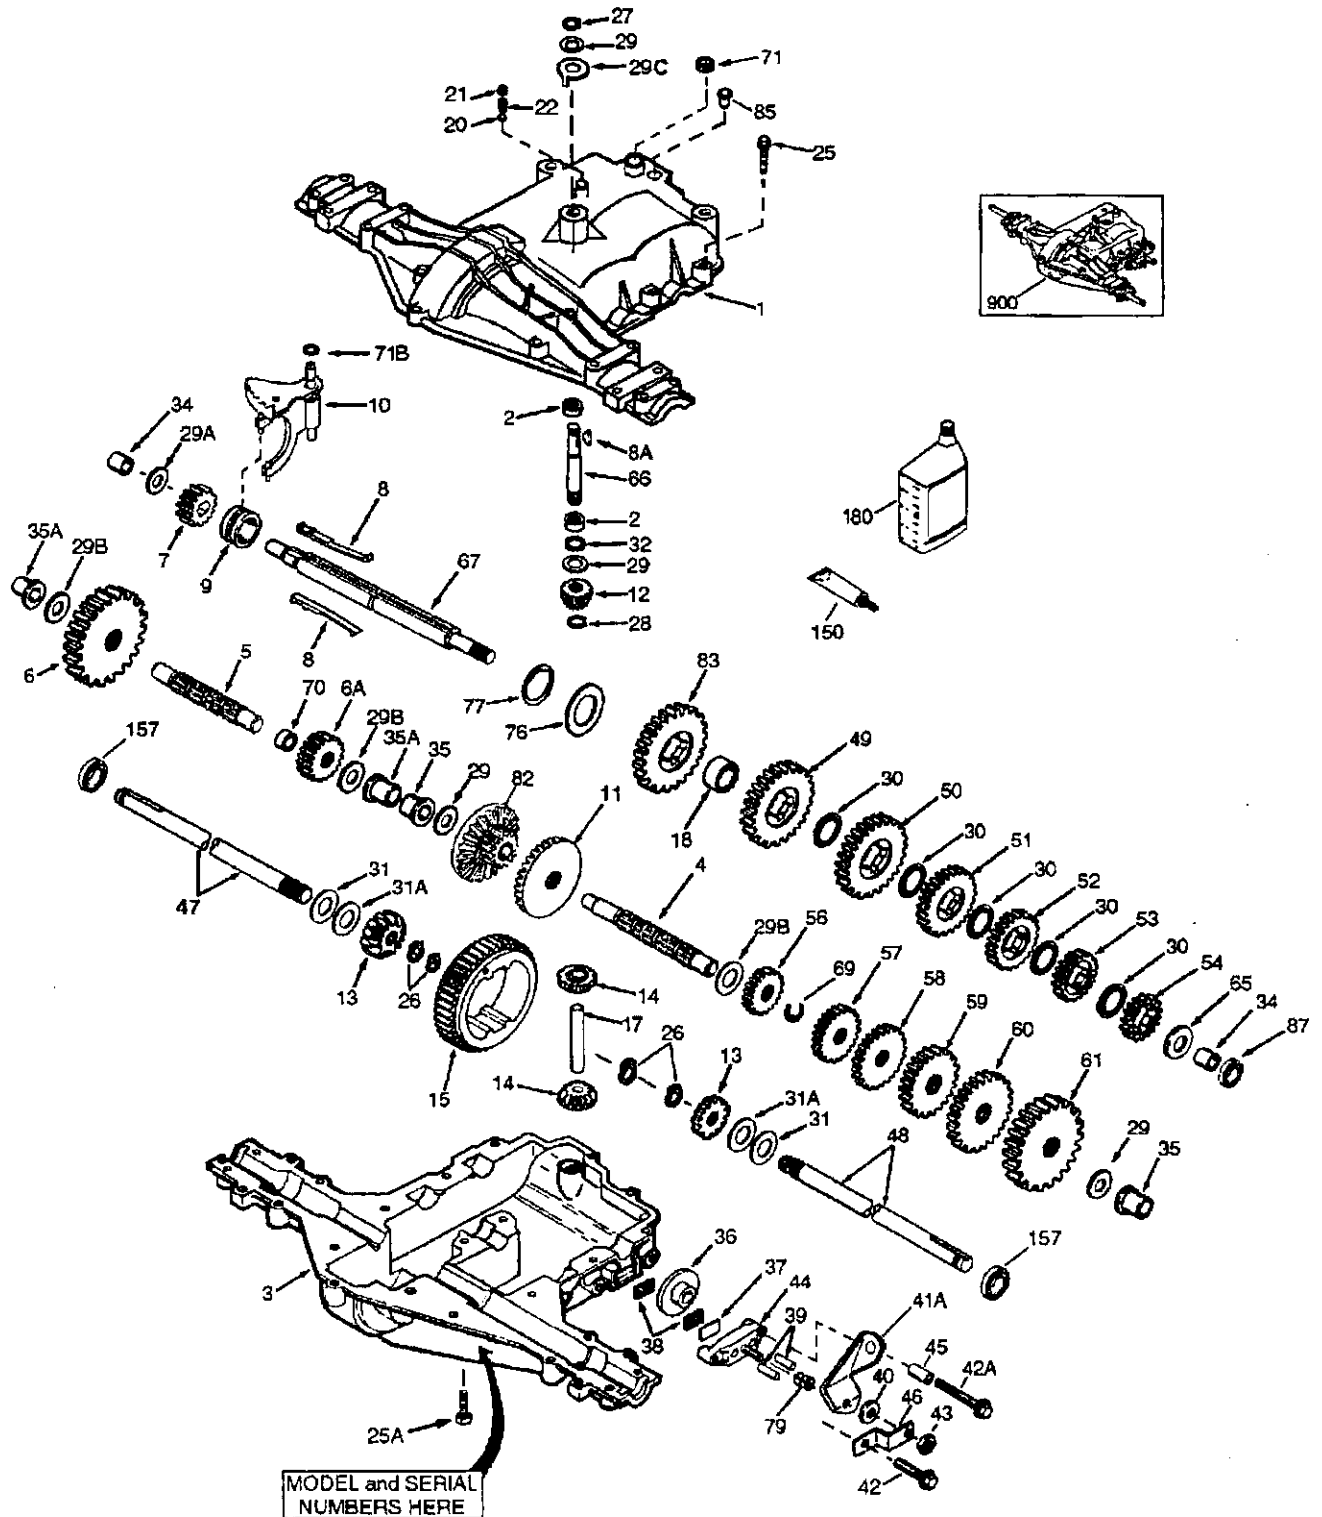

REPAIR PARTS

TRACTOR - - MODEL NUMBER 917.277060

LIFT

KEY NO.	PART NO.	DESCRIPTION
1	159460	Wire Asm Inner/Sprg W/plunger LT
2	159471	Shaft Asm Lift RH w/Inf
3	105767X	Pin Groove 1 500 Zinc
4	12000002	E Ring #5133-62
5	19211621	Washer 21/32 X 1 X 21 Ga
6	120183X	Bearing Nylon Blk 629 Id
7	125631X	Grip Handle
8	122365X	Button Plunger Red
11	139865	Link Lift LH Fixed Length
12	139866	Link Lift RH Fixed Length
13	4939M	Retainer Spring
15	173288	Link Front
16	73350800	Nut Jam Hex 1/2-13 Unc
17	173689	Trunnion Blk Zinc
18	73800800	Nut Lock w/Wsh 1/2-13 Unc
19	139868	Arm Suspension Rear
20	163552	Retainer Spring
23	110807X	Nut Special
24	19131016	Washer 13/32 X 5/8 X 16 Ga
25	2876H	Spring 2-1/8"
26	169484	Retainer Clip
27	126971X	Rod Adj Lift Zinc 7.49 Wrk Lg
28	73350600	Nut Hex Jam 3/8-16 Unc
29	138057	Knob Inf 3/8-16 Unc Blk W/sym
30	150233	Trunnion Infin Height
31	169865	Bearing Pvt Lift
32	73540600	Nut Crownlock 3/8 - 24
36	155097	Pointer Height Indicator
37	123935X	Plug Hole Blk 1.485/1.515 Dia.
38	17060516	Screw Thdrol 5/16-18 x 1
40	19112410	Washer 11/32 x 1-1/2 10 Ga.
41	155098	Indicator Height STLT
49	145212	Nut Hex Flange Lock
50	110452X	Nut PUsH Phos & Oil

NOTE: All component dimensions given in U.S. inches
1 inch = 25.4 mm

REPAIR PARTS

TRACTOR - - MODEL NUMBER 917.277060
PEERLESS PMST TRANSAXLE - MODEL NUMBER 206-545C