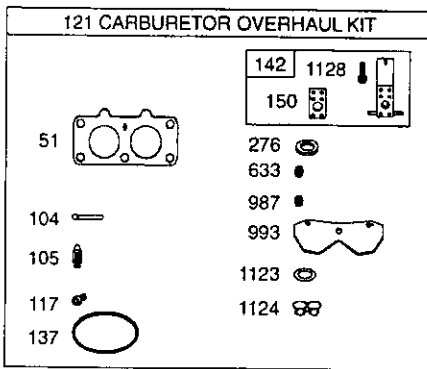

REPAIR PARTS

TRACTOR - - MODEL NUMBER 917.277060

BRIGGS & STRATTON ENGINE - - MODEL NUMBER 407777, TYPE NUMBER 0204-E1