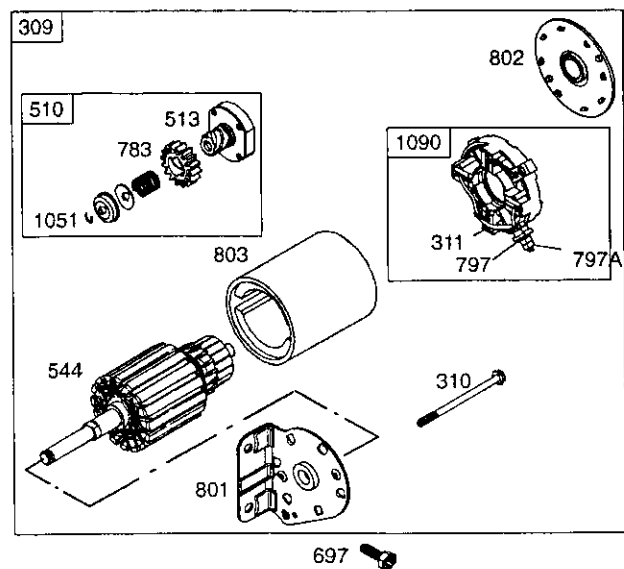

REPAIR PARTS

TRACTOR - - MODEL NUMBER 917.277060

BRIGGS & STRATTON ENGINE - - MODEL NUMBER 407777, TYPE NUMBER 0204-E1

REPAIR PARTS

TRACTOR - - MODEL NUMBER 917.277060

BRIGGS & STRATTON ENGINE - - MODEL NUMBER 407777, TYPE NUMBER 0204-E1

KEY NO.	PART NO.	DESCRIPTION	KEY NO.	PART NO.	DESCRIPTION
1	690231	Cylinder Assembly	117	690232	Ø Jet-Main (Standard)
2	499585	Kit-Bushing/Seal (Magneto Side)	118	690989	Jet-Main (High Altitude)
3	391086	• Seal-Oil (Magneto Side)	121	499811	Kit-Carburetor Overhaul
4	690069	Sump-Engine	125	499804	Carburetor
5	693998	Head-Cylinder (Cylinder 1)	130	690993	Valve-Throttle
5A	693999	Head-Cylinder (Cylinder 2)	131	499805	Kit-Throttle Shaft
7	690962	•+ Gasket-Cylinder Head	133	499806	Float-Carburetor
8	499601	Breather Assembly	135	499803	Tube-Fuel Transfer
9	690937	• Gasket-Breather	137	690994	Ø‡ Gasket-Float Bowl
10	690960	Screw (Breather Assembly)	141	499807	Kit-Choke Shaft
11	690942	Tube-Breather	142	499808	Ø Nozzle-Carburetor
12	697227	• Gasket-Crankcase	146	690979	Key-Timing
13	690360	Screw (Cylinder Head)	150	690995	Ø‡ Gasket-Nozzle
15	690946	Plug-Oil Drain	160	690996	Retainer-Solenoid
16	691046	Crankshaft	163	691001	•+ Gasket-Air Cleaner
20	690947	• Seal-Oil (PTO Side)	165	693148	Nut (Ring Gear)
22	694966	Screw (Engine Sump)	187	691050	Line-Fuel (Cut to Required Length)
23	691053	Flywheel	187A	691049	Line-Fuel (Molded)
24	222698	Key-Flywheel	188	690960	Screw (Control Bracket)
25	499588	Piston Assembly (Standard)	192	690083	Adjuster-Rocker Arm
25	499589	Piston Assembly (.010" Oversize)	209	697674	Spring-Governor
25	499590	Piston Assembly (.020" Oversize)	211	691019	Spring-Governed Idle
25	499591	Piston Assembly (.030" Oversize)	212	695238	Link-Throttle
26	499604	Ring Set-Piston (Standard)	213	691021	Bracket-Choke Control
26	499605	Ring Set-Piston (.010" Oversize)	216	691022	Link-Choke
26	499606	Ring Set-Piston (.020" Oversize)	219	696376	Gear-Governor
26	499607	Ring Set-Piston (.030" Oversize)	220	690412	Washer (Governor Lever)
27	690975	Lock-Piston Pin	222	697678	Bracket-Control
28	690229	Pin-Piston	227	691048	Lever-Governor Control
29	499583	Rod-Connecting	231	690718	Screw (Choke Valve)
32	690976	Screw (Connecting Rod)	240	691035	Filter-Fuel
33	499596	Valve-Exhaust	250	690957	Retainer-Breather
34	499597	Valve-Intake	252	690956	Collector-Oil
35	690963	Spring-Valve (Intake)	265	691024	Clamp-Casing
36	690963	Spring-Valve (Exhaust)	267	695134	Screw (Casing Clamp)
40	690964	Retainer-Valve	276	690997	Ø+ Washer-Sealing
42	499586	Keeper-Valve	287	690960	Screw (Dipstick Tube)
45	690977	Tappet-Valve	304	695277	Housing-Blower
46	690978	Camshaft	305	691005	Screw (Blower Housing)
48	692714	Short Block (446777-0027-E2 Replacement Engine)	309	691262	Motor-Starter
50	695241	Manifold-Intake	310	691263	Bolt-Starter Motor
51	690950	• Ø‡ Gasket-Intake	311	497608	Brush Set
53	690951	Stud (Carburetor)	332	691059	Nut (Flywheel)
54	695240	Screw (Intake Manifold)	333	691060	Armature-Magneto
73	691055	Screen-Rotating	334	691061	Screw (Magneto Armature)
74	691057	Screw (Rotating Screen)	337	691043	Spark Plug
75	691056	Washer (Flywheel)	358	694012	Set-Engine Gasket
89	690283	Plug-Oil			
95	690718	Screw (Throttle Valve)			
98	499802	Kit-Idle Speed			
104	690984	Ø Pin-Float Hinge			
105	690985	Ø Valve-Float Needle			
108	690986	Valve-Choke			

RPM Settings: Low Speed: 1900-2100
High Speed: 3000-3200

- Included in Engine Gasket Set, Key. No. 358
- Ø Included in Carburetor Overhaul Kit, Key. No. 121
- ‡ Included in Carburetor Gasket Set, Key. No. 977
- + Included in Valve Gasket Set, Key. No. 1095

NOTE: All component dimensions given in U.S. inches
1 inch = 25.4 mm