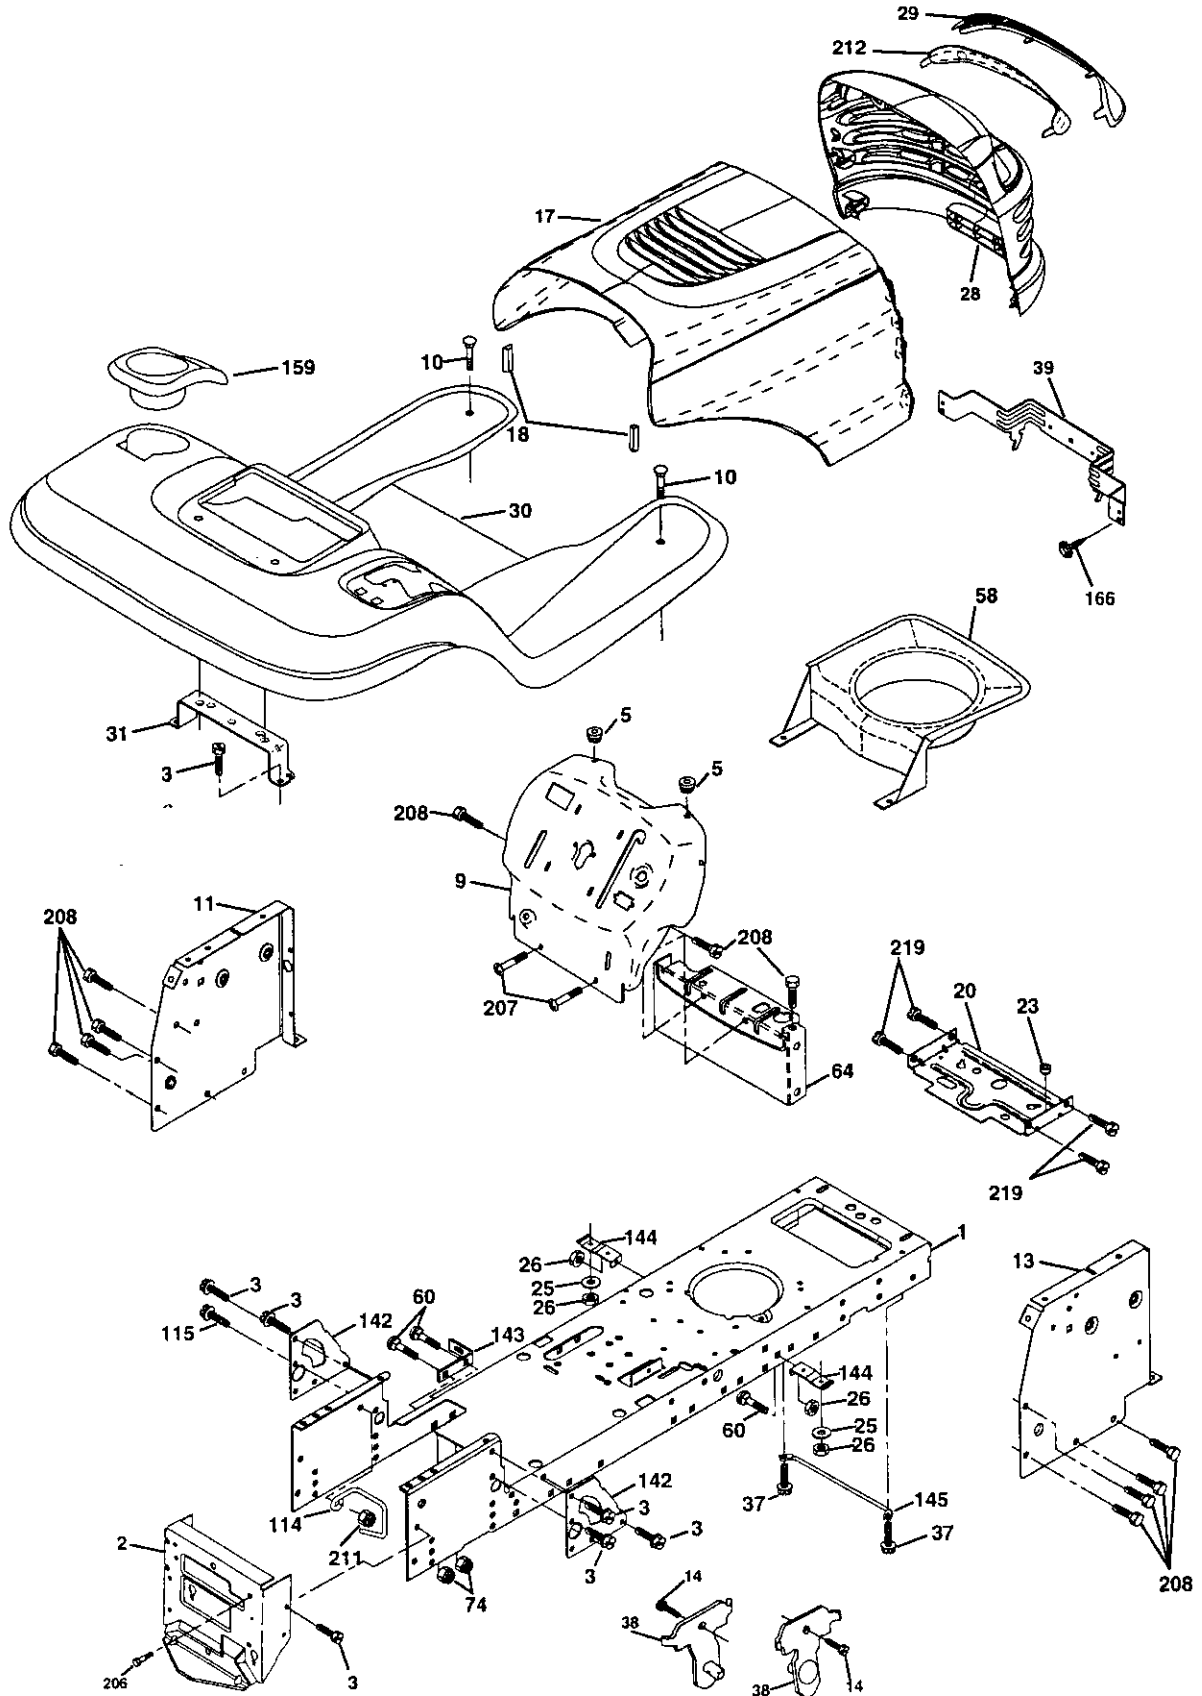

REPAIR PARTS

TRACTOR - - MODEL NUMBER 917.277060

CHASSIS AND ENCLOSURES

REPAIR PARTS

TRACTOR - - MODEL NUMBER 917.277060

CHASSIS AND ENCLOSURES

KEY NO.	PART NO.	DESCRIPTION
1	174619	Chassis
2	176554	Drawbar
3	17060612	Screw 3/8-16x3/4
5	155272	BumperHood/Dash
9	168337X012	Dash
10	STD533710	Bolt Carriage 3/8-16 x 1
11	174996	Panel Dash Lh
13	172106	Panel Dash Rh
14	17490608	Screw Thdrol 3/8-16 x 1/2
17	174330X612	Hood
18	126938X	BumperHood
20	180679	Plate Mtg Batt
23	124028X	Bushing Snap
25	19131312	Washer 13/32 X 13/16 X 12 Ga
26	STD541437	Nut Lock Hex W/Ins 3/8-16 Unc
28	177403	Grille
29	174332X599	Lens Grille
30	175692X612	FenderFootrest
31	139976	Bracket Support Fender
37	17490508	Screw Thdrol 6/16-18 x 1/2 TYT
38	175710	Bracket, Asm. Pivot, Mower Rear
39	174714	Bracket Pivot Laser Lt
58	174930	Air Duct
60	STD533707	Bolt Rdhd Sqnk 3/8-16unc x 3/4
64	154798	Dash Lower STL
74	STD541437	Nut Crownlock 3/8-16 UNC
114	158112	Keeper Belt Rear LH
115	17060620	Screw 3/8-16 x 1-1/4
142	175702	Plate Reinforcement
143	154966	Bracket Swaybar Chassis
144	175582	Bracket Pnt Footrest STL
145	156524	Rod Pivot Chassis/Hood
159	155123X428	Cupholder Stlt Black
166	164863	Screw Hwhd Hi-Lo #13-16 x 3/4
206	170165	Bolt Shoulder 5/16-18 TT
207	17670508	Screw Thdrol 3/8-16 x 1/2
208	17670608	Screw Thdrol 3/8-16 x 1/2
211	145212	Nut Hexflange Lock
212	175143	Insert Lens Reflective
219	17000512	Screw 5/16-18 x 3/4

NOTE: All component dimensions given in U.S. inches
1 inch = 25.4 mm