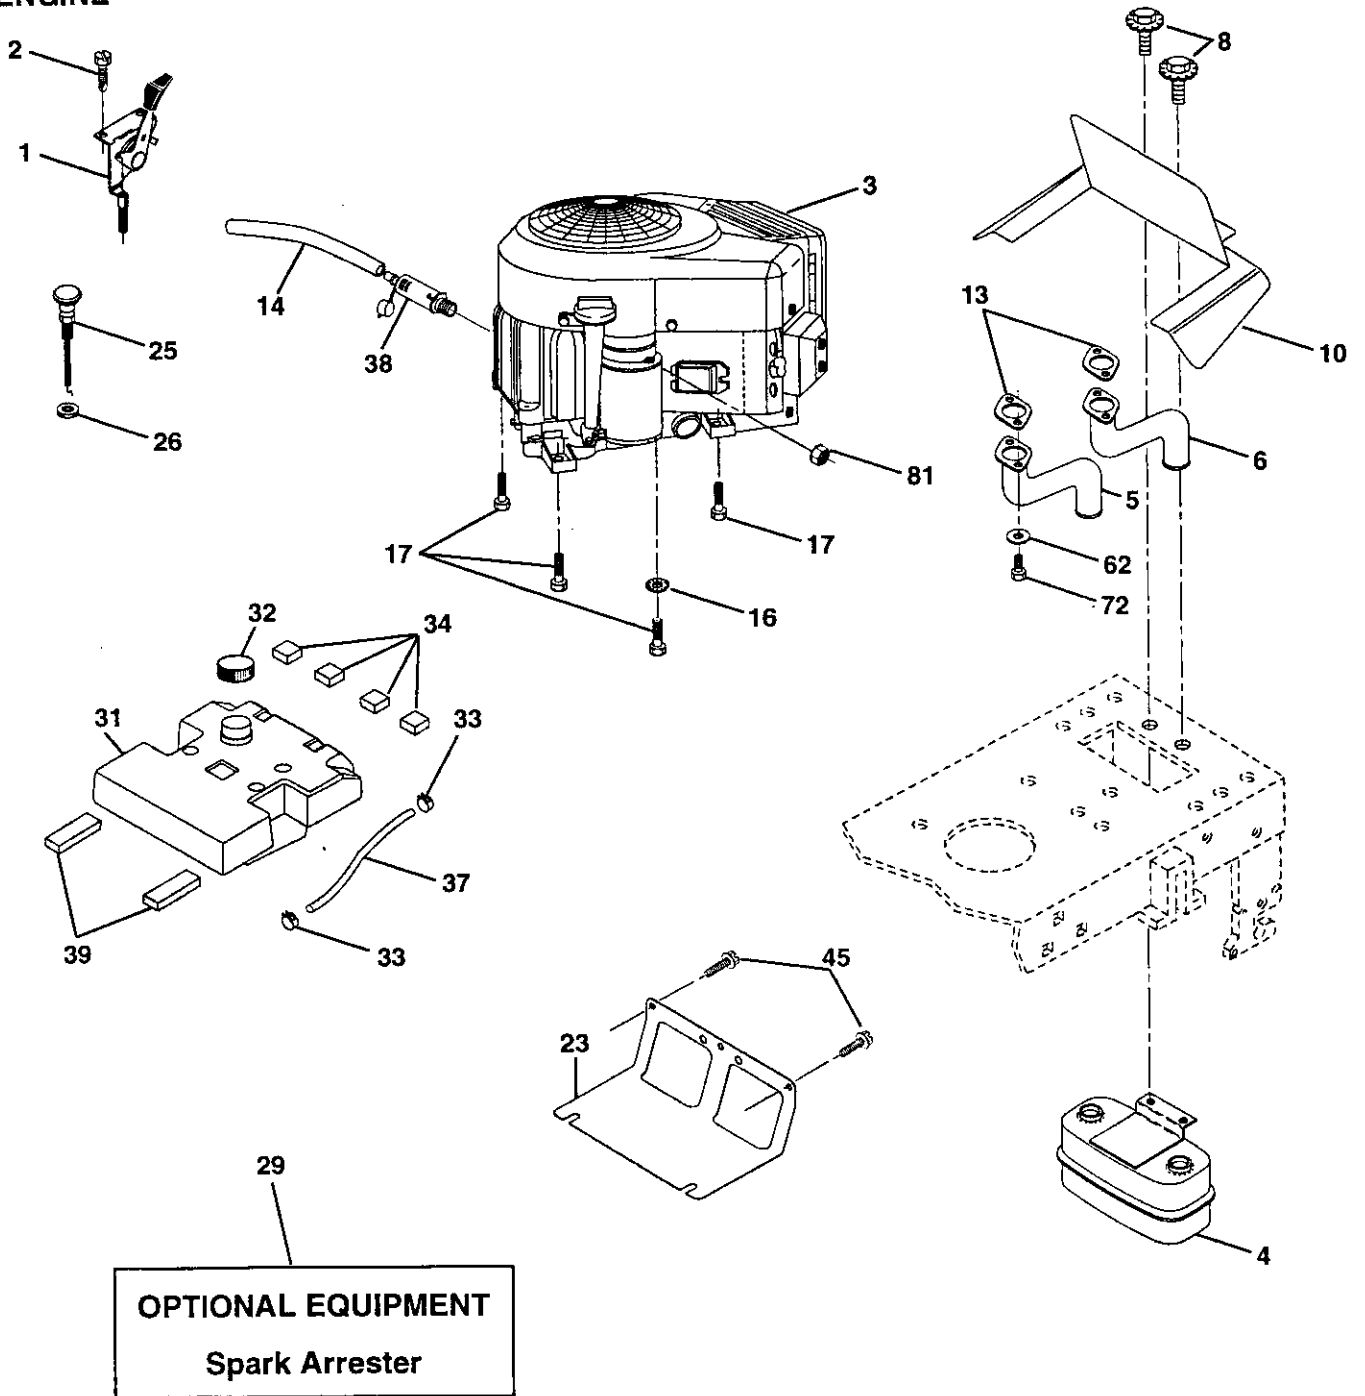

NOTE: All component dimensions given in U.S. inches
1 inch = 25.4 mm

REPAIR PARTS

TRACTOR - - MODEL NUMBER 917.277060

ENGINE

REPAIR PARTS

TRACTOR - - MODEL NUMBER 917.277060

ENGINE

KEY NO.	PART NO.	DESCRIPTION
1	170546	Control Throt Paddle
2	17720408	Screw Hex Thd Cut 1/4-20x1/2
3	-----	Engine (See Breakdown) B&S Model No. 407777-0204-E1
4	149723	Muffler Exhaust
5	159955	Exhaust Asm. Left
6	160589	Exhaust Asm. Right
8	171877	Bolt 5/16-18unc x 3/4 w/sems
10	162797	Heat Shield Lt
13	165391	Gasket Muffler
14	148456	Tube Drain Oil Easy
16	STD551237	Washer Lock Ext Tooth 3/8
17	17060624	Screw 3/8-16x1-1/2 Tap/R
23	169837	Shield BRN/DBR Guard
25	145996	Control Choke
26	73920600	Nut Keps 3/8-24 UNF
29	137180	Arrestor Spark
31	157103	Tank Fuel 3.5 STL W/O Sensor
32	161696	Cap Fuel Gauge
33	123487X	Clamp Hose Blk
34	106082X	Strip Foam
37	8543R	Line Fuel
38	148315	Plug Drain Oil Easy
39	109227X	Pad Spacer
45	17000612	Screw Hexwsh Thdrol 3/8-16 x 3/4
62	10040500	Washer Lock Hvy Hlcl Spr 5/16
72	71070512	Screw Hex Hd Cap 5/16-18 x 3/4
81	73510400	Nut Keps Hex 1/4-20 UNC