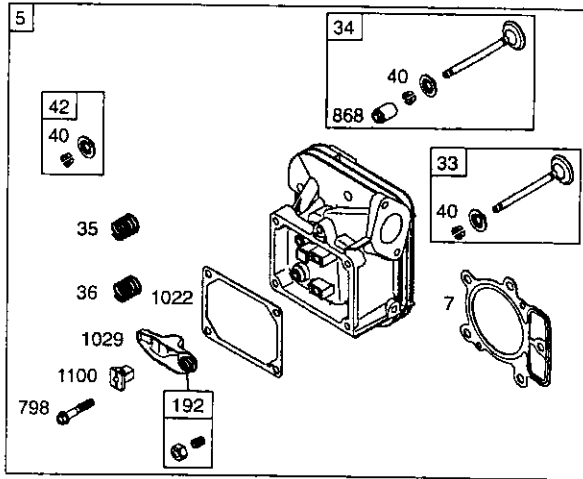

REPAIR PARTS

TRACTOR - - MODEL NUMBER 917.277060

BRIGGS & STRATTON ENGINE - - MODEL NUMBER 407777, TYPE NUMBER 0204-E1