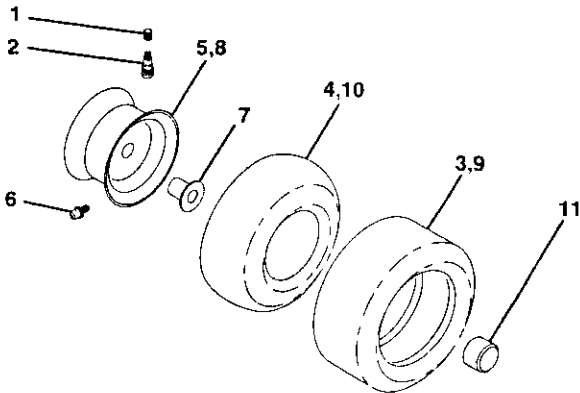

NOTE: All component dimensions given in U.S. inches
1 inch = 25.4 mm

REPAIR PARTS

TRACTOR - - MODEL NUMBER 917.277060

DECALS

KEY NO.	PART NO.	DESCRIPTION	KEY NO.	PART NO.	DESCRIPTION
1	140837	Decal Brake Parking Saddle	14	160396	Decal V-Belt Schematic
2	164065	Decal Steer. Wheel	15	179128	Decal Deck "B"
3	177356	Decal Hood RH	16	180432	Decal Fender
4	138047	Decal Batt Diehard	17	159737	Decal Brake Clutch
5	181569	Decal Engine	18	159736	Decal Chassis Hot Muffler
6	146046	Decal V Belt Drive Sch	20	145005	Decal Bat Dan/Psn
7	181703	Decal Dash Pnl	--	165800X428	Pad Footrest LH STL
8	182166	Decal Cutfinger	--	165799X428	Pad Footrest RH STL
9	163204	Decal Craftsman	--	138311	Decal Handle Lft Height Adjust
10	145498	Decal Fender Owner	--	162598	Decal Draw Bar Load Limit
11	177357	Decal Hood LH	--	182651	Manual Owner's (Euro)
12	172331	Decal Mower Srs Heavy Duty 12 Ga	--	182652	Manual Owner's (Scan)
13	177355	Decal Hood Side	--	182653	Manual Parts

WHEELS & TIRES

KEY NO.	PART NO.	DESCRIPTION
1	59192	Cap Valve Tire
2	65139	Stem Valve
3	106222X	Tire Front
4	59904	Tube Front (Service Item Only)
5	106732X427	Rim Asm 6"front Service
6	278H	Fitting Grease (Front Wheel Only)
7	9040H	Bearing Flange (Front Wheel Only)
8	106108X427	Rim Asm 8"rear Service
9	122082X	Tire Rear
10	7152J	Tube Rear (Service Item Only)
11	104757X428	Cap Axle Blk 1 50 x 1 00
--	144334	Sealant, Tire (10 oz. Tube)