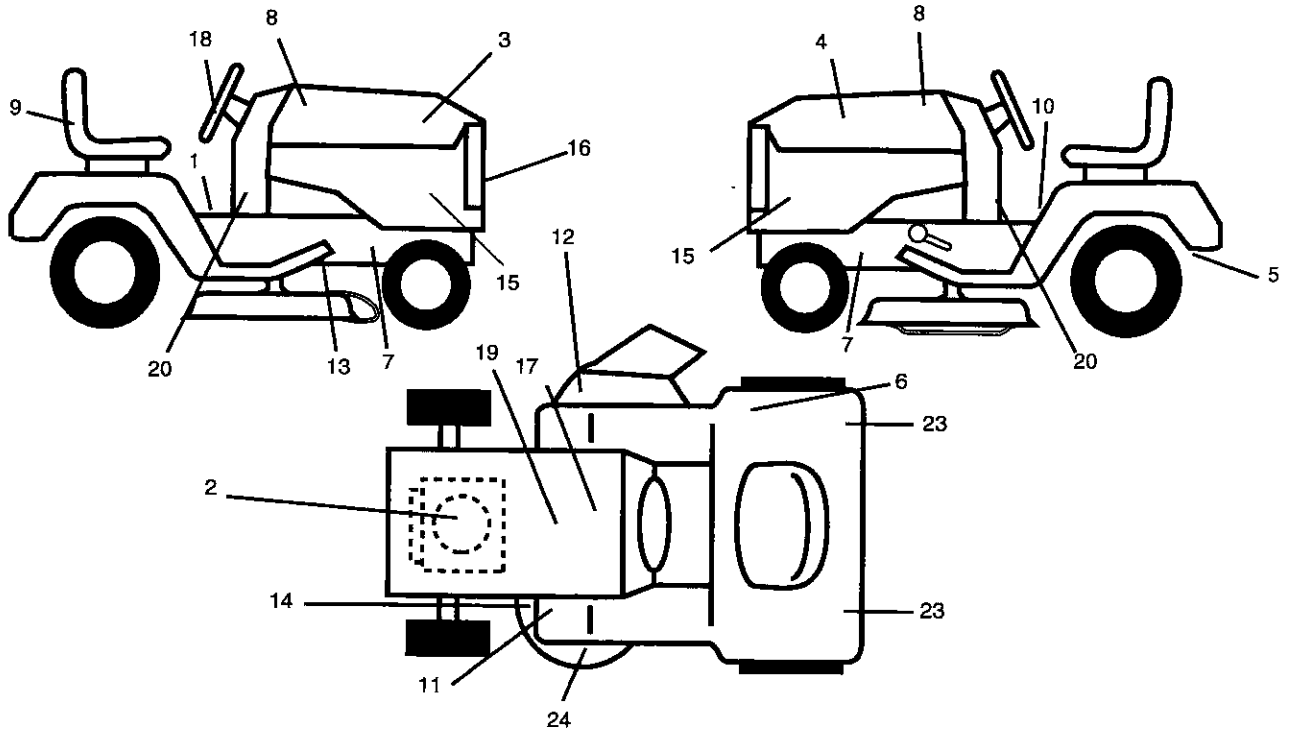

REPAIR PARTS

TRACTOR- -MODEL NO. 917.277090

DECALS

KEY NO.	PART NO.	DESCRIPTION
1	140837	Decal, Brake Parking Saddle
2	181605	Decal, Hp Engine
3	180983	Decal, Hood RH
4	180984	Decal, Hood LH
5	162598	Decal, Drawbar
6	180433	Decal, Fender 105 DB/CE
7	159736	Decal, Hot Muffler
8	180978	Decal, Hood Nameplate
9	180978	Decal, Hood/Seat
10	145498	Decal, Read Owner's Manual
11	177873	Decal, Clutch/Brake
12	182166	Decal, Cut Finger
13	177554	Decal, Belt Drive
14	175291	Decal, Deck Schematic
15	177376	Decal, Side Panel

KEY NO.	PART NO.	DESCRIPTION
16	180979	Decal Grille
17	145005	Decal, Btry Dngr/Psn Sym. Acme
18	177890	Decal, Insert Strg
19	138047	Decal, Battery
20	182786	Decal, Lower Dash
23	106202X	Reflector, Taillight
24	178482	Decal, Deck Hvy Duty
--	138311	Decal, Handle LFT Height Adjust (Lift Handle)
--	166960	Decal, Bypass Control (Drawbar)
--	179768X418	Pad, Footrest LH
--	179769X418	Pad, Footrest RH
--	182827	Manual, Operator's, Euro
--	182828	Manual, Operator's, Scand
--	183272	Manual Parts