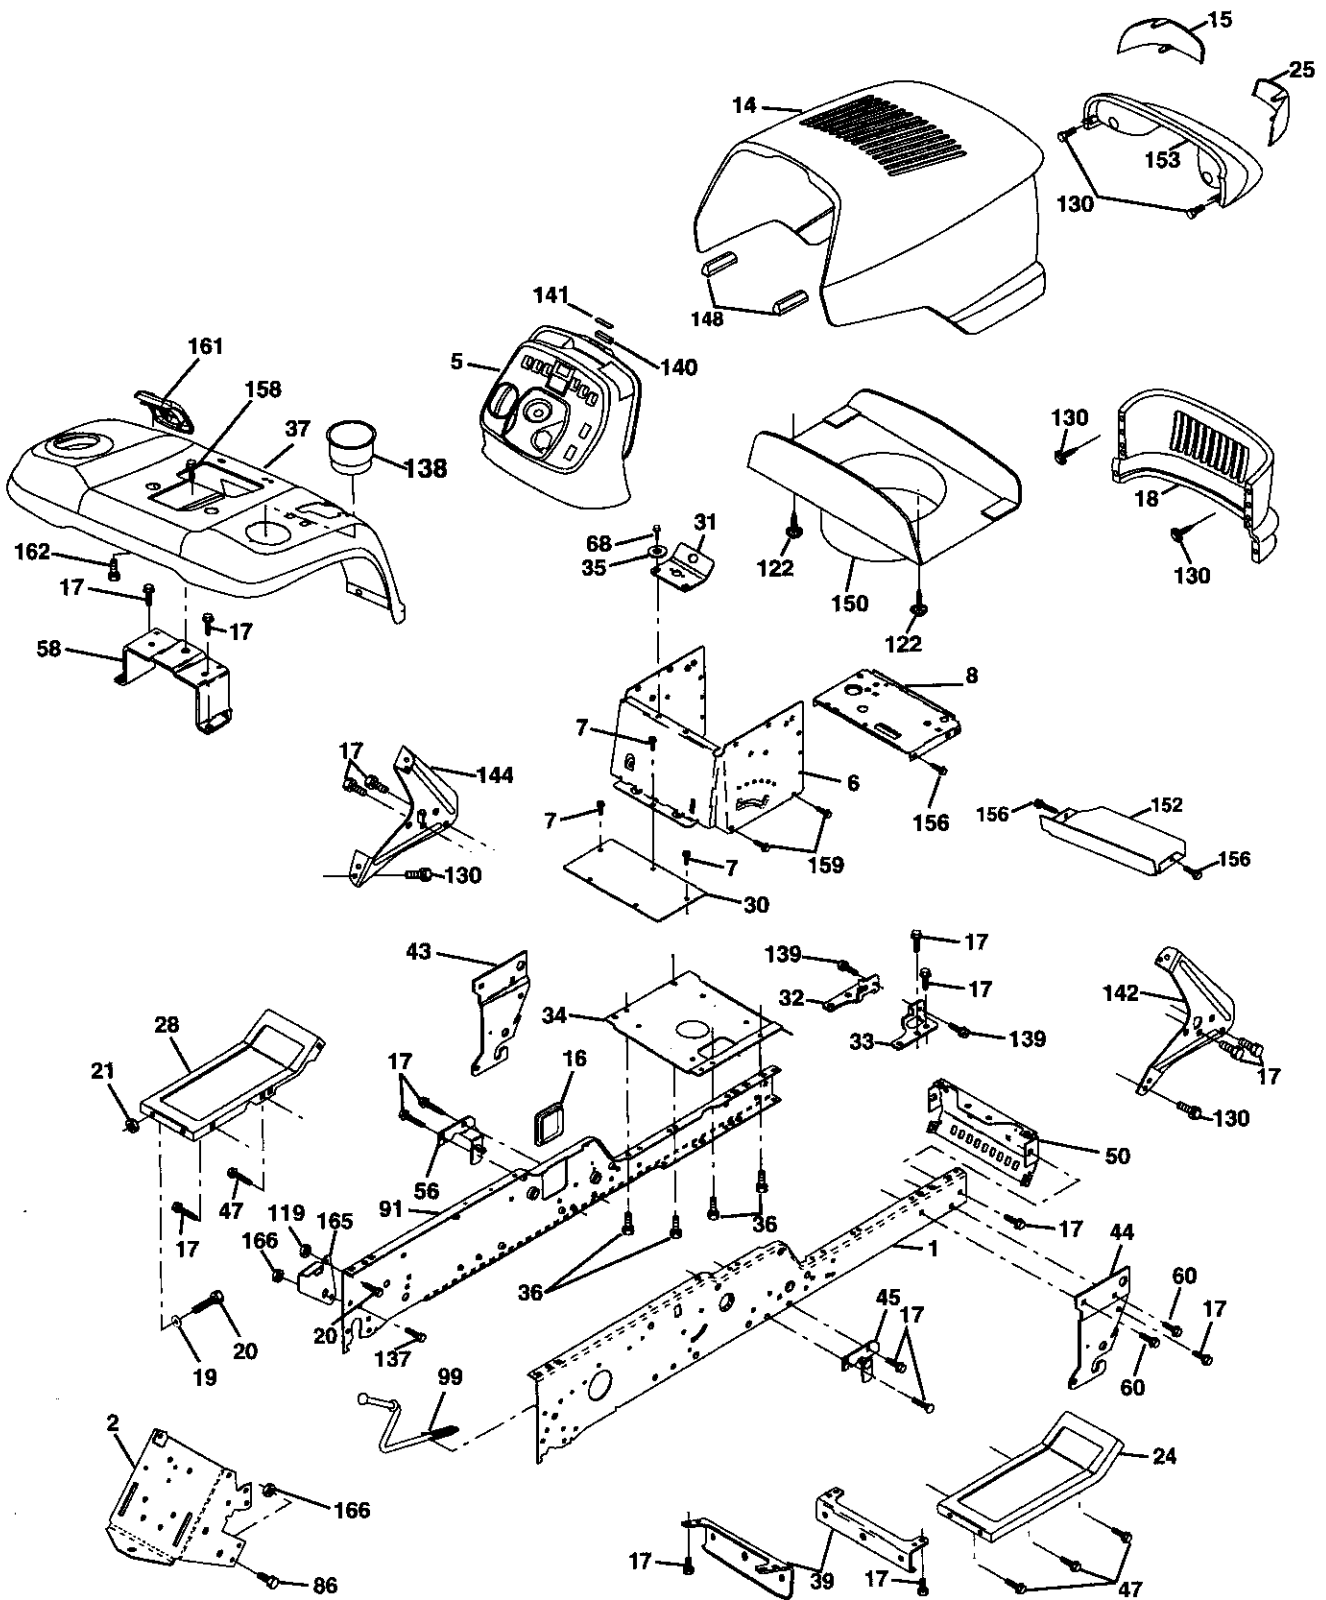

REPAIR PARTS

TRACTOR- -MODEL NO. 917.277090

CHASSIS AND ENCLOSURES

REPAIR PARTS

TRACTOR- -MODEL NO. 917.277090

CHASSIS AND ENCLOSURES

KEY NO.	PART NO.	DESCRIPTION	KEY NO.	PART NO.	DESCRIPTION
1	180372	Rail, Frame RH	56	176016	Bracket Asm., Susp Chas. Lh
2	175282	Drawbar, Gt	58	175315	Bracket Asm., Fender
5	180639X418	Dash	60	17060620	Screw 3/8-16 x 1-1/4
6	157882	Dash, Lower Vgt One Piece	68	17490508	Screw Thdrol. 5/16-18 x 1/2
7	17720408	Screw, Thd Cut 1/4-20 x 1/2	86	74780716	Bolt Fin Hex 7/16-14 UNC x 1
8	145166	Support, Battery	91	180366	Rail, Frame Lh
14	175260X615	Hood Asm	99	177143	Rod By Pass
15	161841	Lens LH	119	73680600	Nut Crown Lock 3/8-16
16	121794X	Cover, Access	122	161464	Screw Hex Wshd 8-18 x 7/8
17	17060612	Screw 3/8-16 x .75	130	164863	Screw Hwhd Hi-Lo #13-16 x 3/4
18	174515X615	Grille	137	74780716	Bolt Fin Hex 7/16-14 x 1
19	19131312	Washer 13/32x13/16x12 Ga.	138	179125X418	Cup Holder
20	STD523710	Bolt, Fin Hex 3/8-16 x 1	139	171873	Bolt Shoulder 5/16-18 TT
21	STD541437	Nut Crownlock 3/8-16 Unc	140	163806	Magnet YTGT
24	179717X615	Footrest, RH	141	163805	Striker Plate YTGT
25	161842	Lens RH	142	161897	Bracket Dash Rh
28	179716X615	Footrest, LH	144	161900	Bracket Dash Lh
30	145052	Saddle, Hydro	148	164655	Extrusion Bumpers
31	161419	Brace, Supt 1-pc VGT	150	175352	Duct Heat Hood
32	161327	Bracket, Pivot Chassis Lh	152	177956	Shield Heat
33	161326	Bracket, Pivot Chassis Rh	153	181574	Lens Lightbox
34	177018	Plate Asm Engine	156	17000512	Screw 5/16-18 x 3/4
35	19111116	Washer 11/32x11/16x16 Ga.	158	17670608	Screw Thdrol 3/8-16 x 1/2
36	17060512	Screw 5/16-18 x 3/4	159	17000612	Screw Hexwsh Thdrl 3/8-16 x 3/4
37	178510X615	Fender Pnt	161	179612X418	Console Fuel Window
39	175278	Bracket, Axle Front	162	142432	Screw Hex Wsh Hi-Lo 1/4-1/2
43	136939	Bracket, Spnsn Front Lh	165	182254	Bracket Support Fuel Tank
44	136940	Bracket, Spnsn Front Rh	166	73680700	Nut Crown Lock 7/16-14
45	176018	Bracket Asm., Susp Chas. Rh			
47	17490608	Screw Thdrol. 3/8-16 x 1/2			
50	175476	Bracket, Chassis Front			

NOTE: All component dimensions given in U. S. inches 1 inch = 25.4 mm