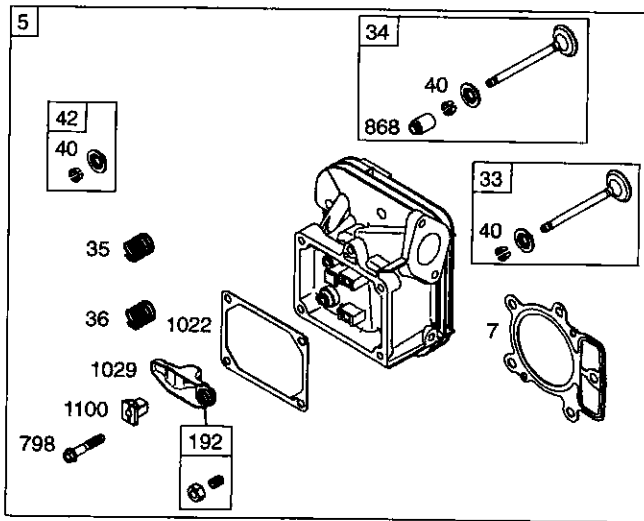

REPAIR PARTS

TRACTOR- -MODEL NO. 917.277090

BRIGGS & STRATON ENGINE - - MODEL NUMBER 446777, TYPE NUMBER 0200-E1