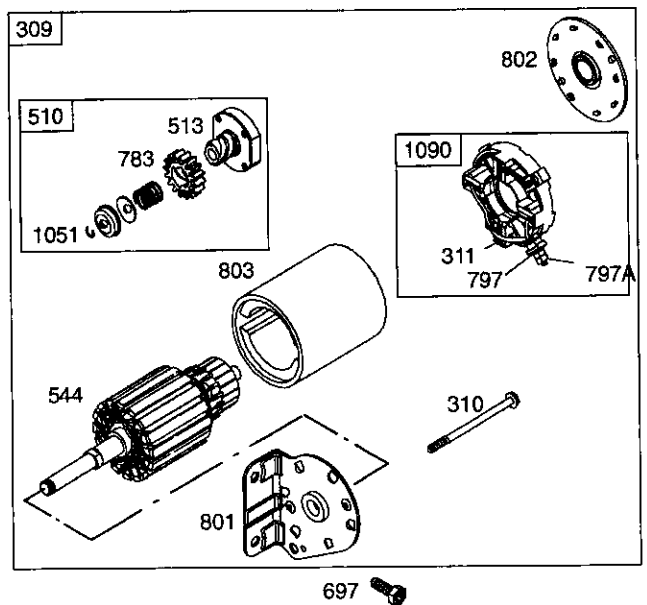

REPAIR PARTS

TRACTOR- -MODEL NO. 917.277090

BRIGGS & STRATON ENGINE - - MODEL NUMBER 446777, TYPE NUMBER 0200-E1

REPAIR PARTS

TRACTOR- -MODEL NO. 917.277090

BRIGGS & STRATON ENGINE - - MODEL NUMBER 446777, TYPE NUMBER 0200-E1