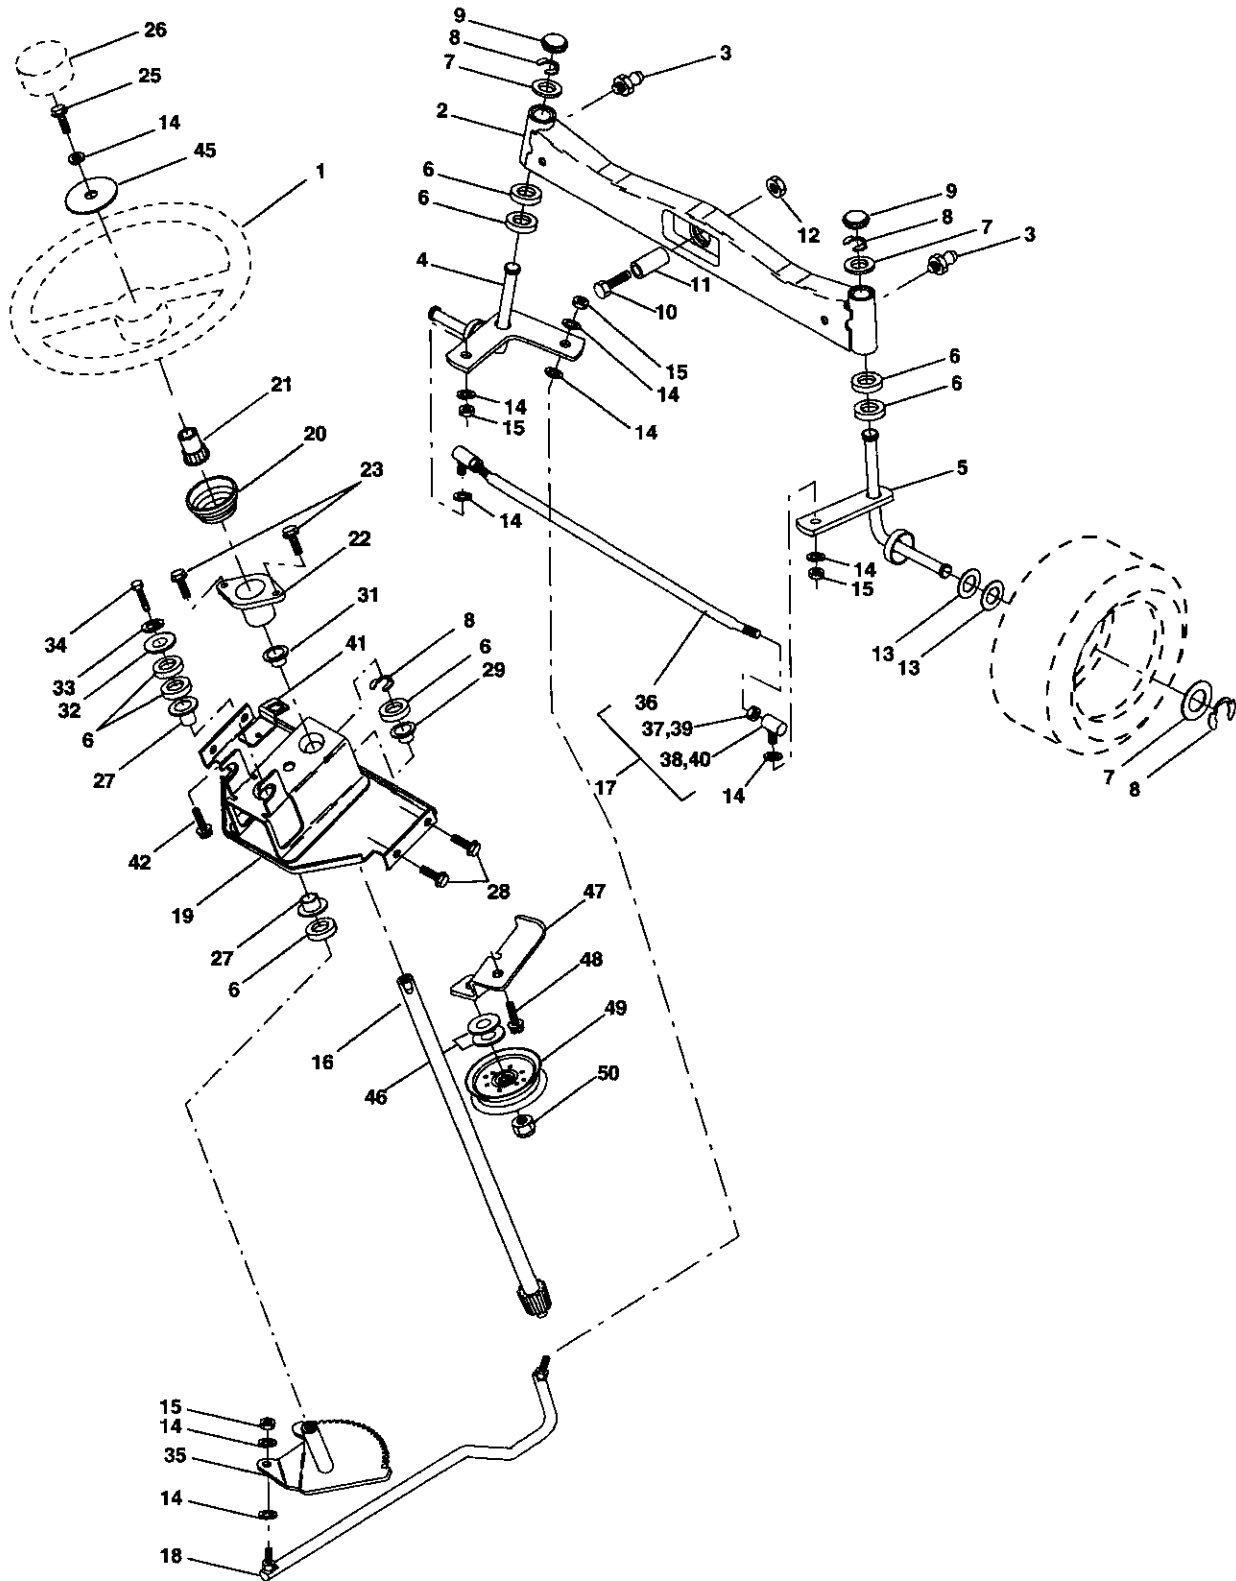

NOTE: All component dimensions given in U. S. inches 1 inch = 25.4 mm

REPAIR PARTS

TRACTOR- -MODEL NO. 917.277090

STEERING ASSEMBLY

REPAIR PARTS

TRACTOR- -MODEL NO. 917.277090

STEERING ASSEMBLY

KEY NO.	PART NO.	DESCRIPTION
1	175139X418	Wheel, Steering
2	178557	Axle Asm., Front
3	6855M	Fitting, Grease
4	161849	Spindle Asm, LH
5	161848	Spindle Asm., RH
6	6266H	Bearing, Race Thrust Harden
7	121748X	Washer 25/32 x 1-5/8 x 16 Ga.
8	12000029	Ring, Klip #T5304-75
9	121232X	Cap, Spindle
10	74781044	Bolt, Fin Hex 5/8-11 x 2-3/4
11	136518	Spacer Bearing Axle Front
12	73901000	Nut, Lock Flange 5/8-11 Unc
13	121749X	Washer 25/32 x 1-1/4 x 16 Ga.
14	STD551137	Washer, Lock Hvy Hlcl Spr 3/8
15	STD541537	Nut, Lock Center 3/8-24 UNF
16	145103	Shaft Asm., Steering
17	137347	Rod Asm., Tie Ball J Ball Vgt (Inc. Key No. 36-40)
18	175572	Draglink, Ball Joint Solid Vgt
19	156011	Support Asm., Steering Vgt
20	177646X418	Boot, Steering
21	159945	Adapter, Wheel Steering
22	155105	Bushing, Strg. Blk
23	152927	Screw
25	74780616	Bolt, Fin Hex 3/8-16 x 1 Gr. 5
26	175140X418	Insert , Wheel Steering
27	3366R	Bearing, Col. Strg.
28	17000612	Screw, 3/8-16 x 3/4
29	104239X	Bearing, Flange
31	138136	Bushing, Nyliner Snap
32	19111610	Washer 11/32 x 1 x 10 Ga.
33	STD551131	Washer, Lock Hvy Hlcl Spr 5/16
34	74780512	Bolt Fin Hex 5/16-18unc x 3/4
35	138059	Gear, Sector Steering
36	137156	Tie Rod
37	73360600	Jam Nut RH Thread
38	109850X	Joint Asm. Ball RH Thread
39	73700600	Jam Nut LH Thread
40	109851X	Joint Asm. Ball LH Thread
41	155246	Bracket Switch Interlock VGT 97
42	17490508	Screw Thdrol 5/16-18 x 1/2 Tyt
45	19132411	Washer 13/32 x 1-1/20 x 11 Ga.
46	19131610	Washer 13/32 x 1 x 10 Ga.
47	179471	Bracket Asm Idler Stationary
48	17060612	Screw 3/8-16 x .75
49	175820	Pulley Idler Flat
50	73900600	Nut Lock Fig 3/8-16 UNC