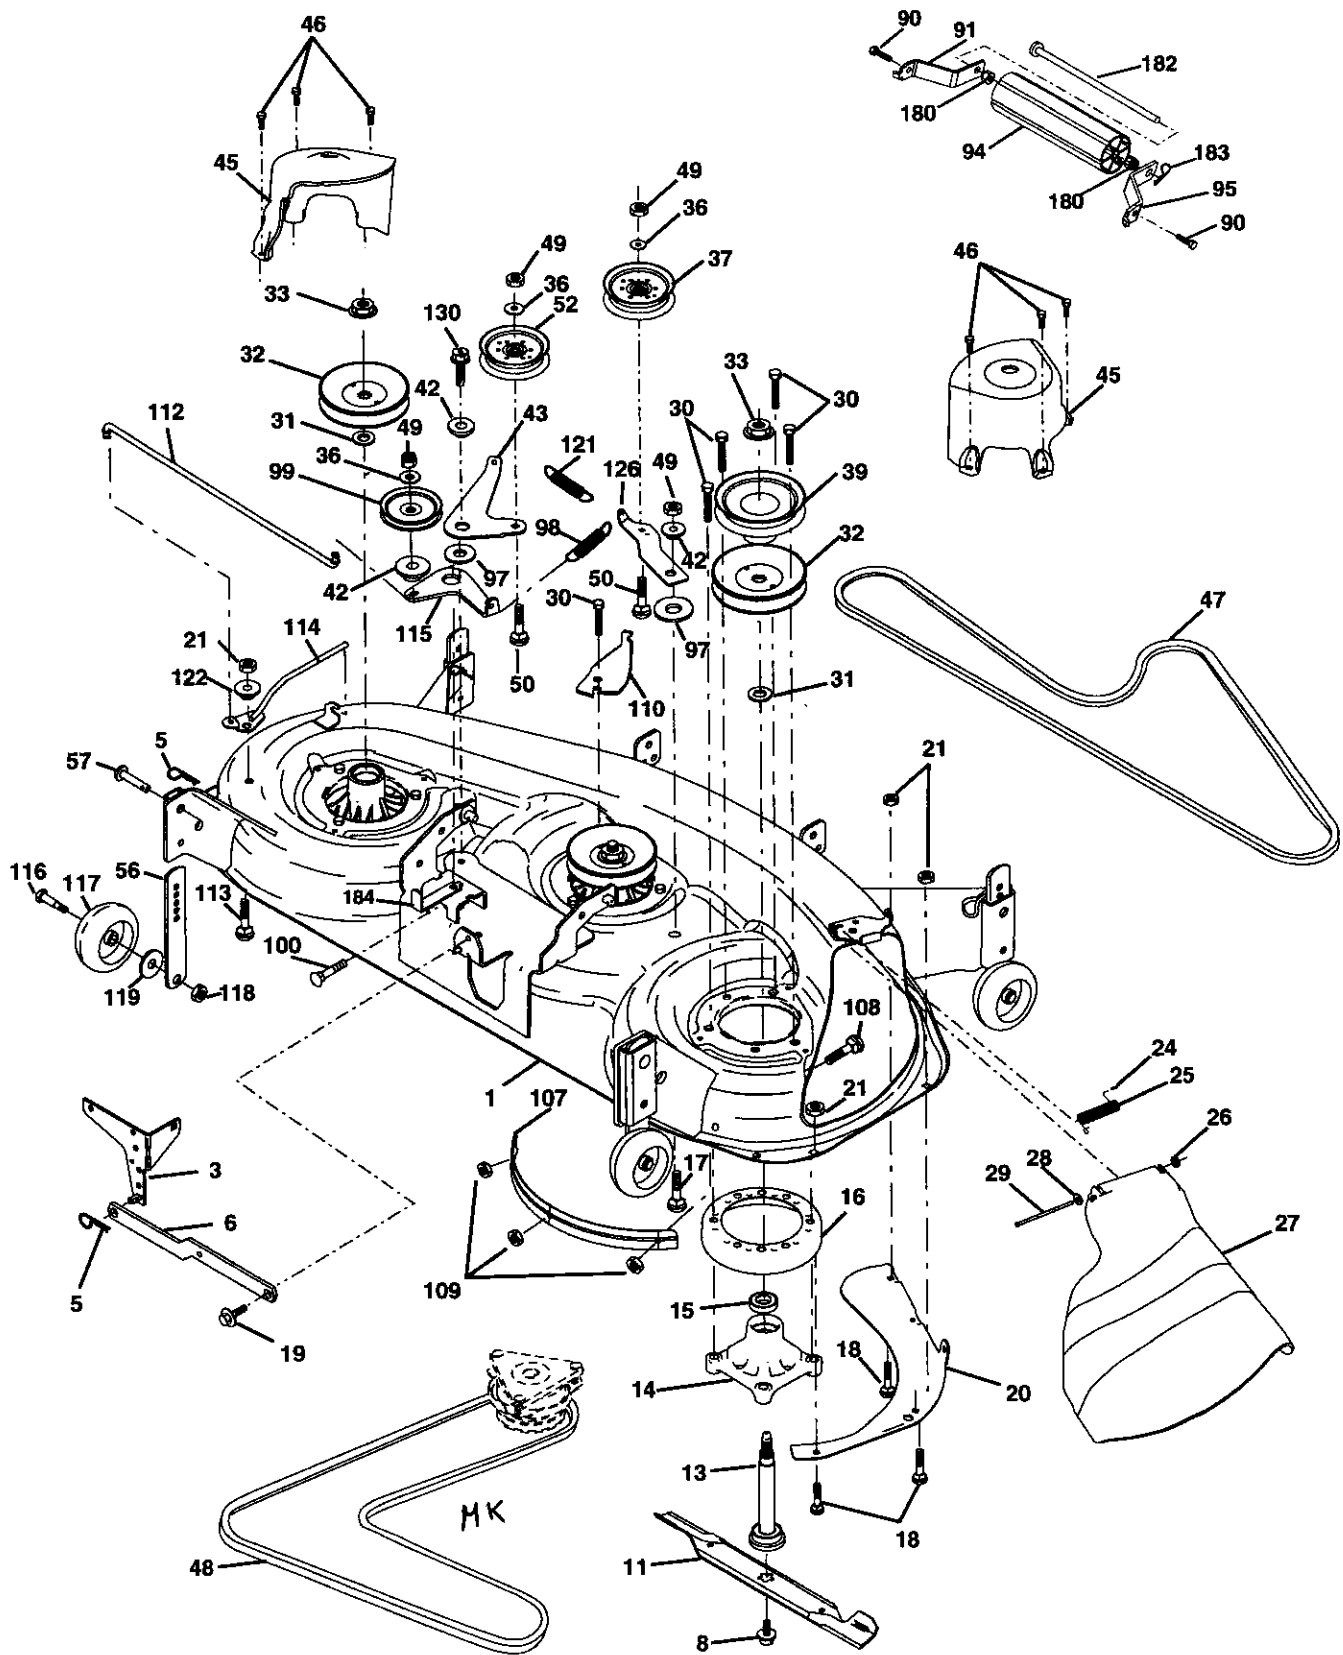

REPAIR PARTS

TRACTOR- -MODEL NO. 917.277090

MOWER

REPAIR PARTS

TRACTOR- -MODEL NO. 917.277090

MOWER

KEY NO.	PART NO.	DESCRIPTION	KEY NO.	PART NO.	DESCRIPTION
1	180358	Deck Weldment Mower 48	50	72110612	Bolt, Carr. 3/8-16 x 1-1/2 Gr. 5
3	178915	Bracket Asm., Sway Bar	52	175820	Pulley Idler Flat
5	4939M	Retainer Spring	56	155986X431	Bar Pnt Adj.
6	178024	Sway Bar	57	156941	Pin Head Rivet
8	174365	Bolt 7/16 Asm. Blade	90	74760516	Bolt Hex HP 5/16-18 x 1
11	180054	Blade	91	180535	Bracket Asm. Noseroller RH
13	174360	Shaft Asm. w/Lower Bearing	94	176066	Noseroller
14	174358	Mandrel Asm.	95	180534	Bracket Asm Noseroller LH
15	110485X	Bearing, Ball, Mandrel	97	133943	WasherHardened
16	174493	Stripper Mandrel Deck	98	179479	Spring Primary Drive
17	72110610	Bolt RDHD Sq Neck 3/8-16x1.25	99	181775	Pulley Idler"V"
18	72140505	Bolt, Carriage 5/16-18 x 5/8	100	72110616	Bolt RDHD Sqnk 3/8-16 UNC x 2
19	132827	Bolt, Hex Hd, Shoulder 5/16-18	110	175016	Arm Spring Secondary
20	174378	Baffle, Vortex Mower	112	174387	Link Tension Relief Lever
21	73680500	Nut, Crownlock 5/16-18 UNC	113	72110508	Bolt Carr. 5/16-18 x 1
24	105304X	Cap, Sleeve	114	174384	Tension Asm. Relief Lever
25	178102	Spring, Torsion	115	174609	Arm Spring Tension Relief
26	110452X	Nut, Push	116	137644	Bolt, Shoulder
27	180655X428	Deflector Shield	117	174873	Gauge Wheel
28	19111016	Washer 11/32 x 5/8 x 16 Ga.	118	73930600	Nut, Centerlock 3/8-16 UNC
29	131491	Rod, Hinge	119	19121414	Washer 3/8 x 7/8 x 14 Ga.
30	173984	Screw, Thdroll Washer Head	121	174371	Spring Secondary Drive
31	129963	Washer, Spacer Mower Vented	122	174606	Bushing Pivot Tension Relief
32	177865	Pulley, Mandrel	126	174372	Arm, Idler, Primary Deck
33	178342	Nut, Flg. Top Lock Cntr. 9/16	130	17000616	Screw 3/8-16 x 1.0
36	19131316	Washer 13/32 x 13/16 x 16 Ga.	132	17060612	Screw 3/8-16 x 3/4
37	177968	Pulley, Idler, Flat	182	179127	Rod Roller Nose
39	174375	Pulley, Idler, Driven	183	163552	Retainer Spring
42	165723	Spacer, Retainer	184	173979	Keeper Belt Idler
43	174373	Arm, Idler Secondary	180	73800500	Nut Lock w/Ins 5/16-18
45	174343	Cover, Mandrel Deck	--	181579	Replacement Mower, Complete
46	137729	Screw, Thdroll. 1/4-20 x 5/8	--	174356	Mandrel Assembly (Includes Key Nos. 13-15 and 33)
47	180808	V-Belt, Mower, Secondary			
48	174368	V-Belt, Mower, Primary			
49	73680600	Nut, Crownlock 3/8-16 UNC			

NOTE: All component dimensions given in U. S. inches 1 inch = 25.4 mm