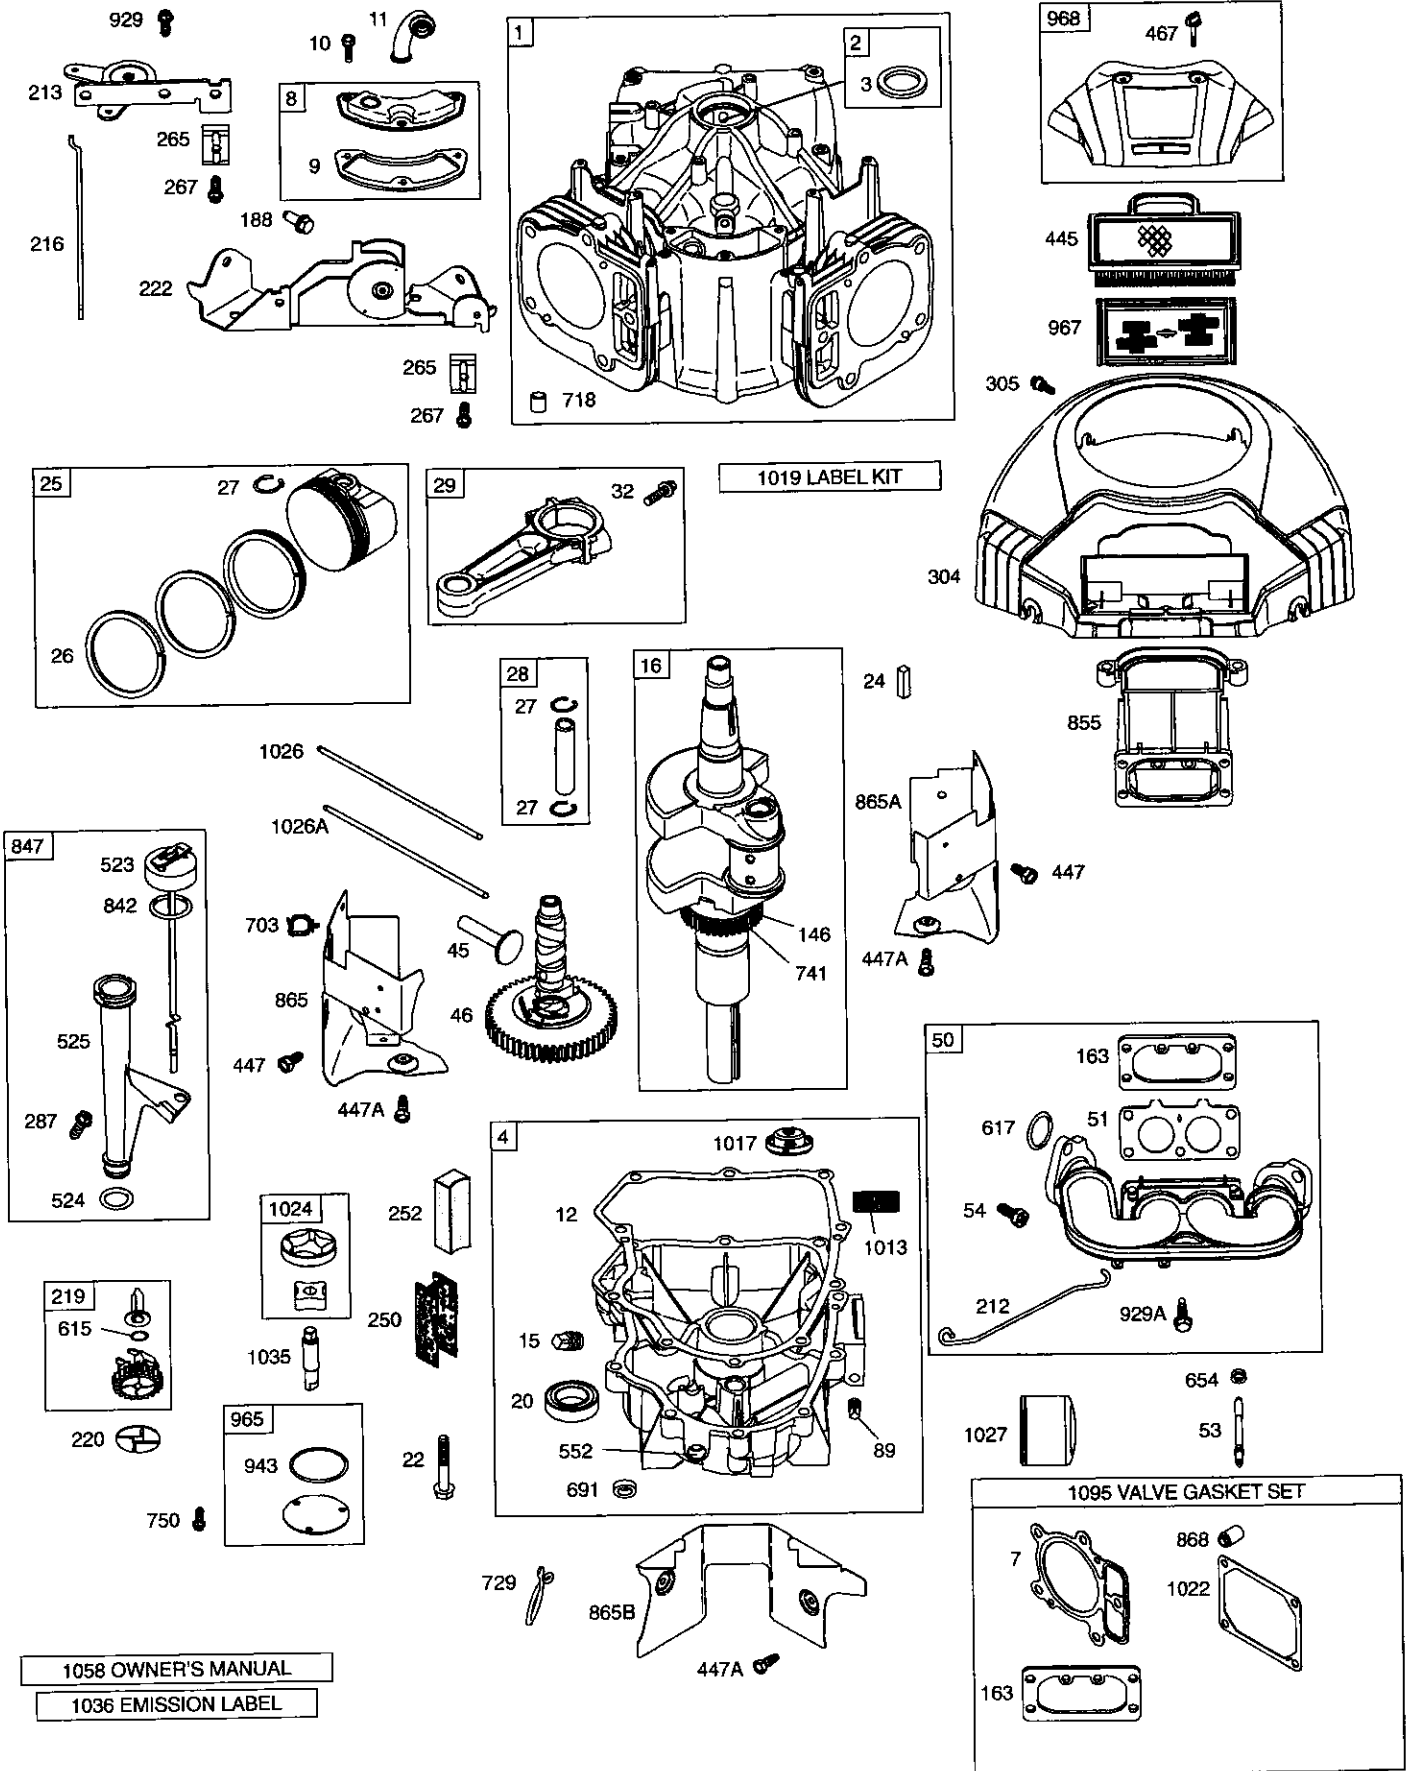

REPAIR PARTS

TRACTOR- -MODEL NO. 917.277090

TRANSAXLE MODEL NUMBER 311-3500

KEY NO.	PART NO.	DESCRIPTION	KEY NO.	PART NO.	DESCRIPTION
1	161122	Main Housing Assembly	74	169535	Ball Brg 6205-1
2	178317	R.H. Housing Assembly	75	161157	Seal 1"Id X 2.0472" X 0.375"
3	169522	Center Section Assembly	76	161158	Shaft, Axle
4	161125	Spacer	77	142884	Washer
5	142932	Seal-Lip	79	178322	Gasket Material
6	142928	Wire Retaining Ring	80	161159	Torx Head Screw, 5/16-18
7	142933	Retaining Ring	81	161160	Needle Bearing (Sce1412)
8	142934	Ball Bearing	82	161161	Washer2
9	169523	Cradle Bearing	83	161162	Retaining Ring
10	169524	Variable Swashplate	84	161163	Lip Seal (0.875i.D.X1.3o.D.X0.25
11	150771	Thrust Bearing 30 X 52 X 13	85	161164	Brake Disk
12	161126	Input Shaft	87	178323	Washer
13	142978	Block Thrust Washer	88	178324	Screw 5/16-24
14	142977	Arm - Trunnion	89	178325	Bearing
15	196050	10cc Cylinder Block Assembly	90	178326	Spacer
21	169525	21cc Cylinder Block Assembly	91	169536	Oring, 0.070 X 0.239
24	161127	Output (Motor) Shaft	92	178327	Screw
25	169526	Thrust Bearing 42 X 68 X 16	93	142969	Spring, Friction Pack
26	161128	Control Arm	94	142980	Spacer, Friction Pack
27	161129	Spacer	95	169537	Hex Lock Nut 5/16-24
28	161130	16t Pinion Gear	96	169538	Sleeve Bearing
29	169527	Capscrew, M6 X 1-22	97	150798	Oil
30	142941	Slot Guide	106	161166	Spacer, Trunnion
31	161132	Trunnion Arm	108	178328	Plug
32	161133	Trunnion Bushing	110	142918	Fitting-O Ring Ass'y
33	142940	Lip Seal	111	142917	Cap Vent Ass'y
34	178318	Arm Return	116	169539	Retaining Ring
35	178319	Arm Actuating	117	161168	Std Hdls Pin
36	169528	5/16-24 Stud	120	142883	Puck, Brake
37	142967	Puck, Friction	121	169540	Rib Neck Bolt, 2"
38	150787	Bypass Plate	122	178329	Brake Yoke
39	169529	Bypass Actuator	124	178330	Arm, Brake
40	142945	Lip Seal	125	142887	Pins, Brake
41	142952	Bypass Arm	126	161172	Lockwasher, 1/4"
42	142953	Retaining Ring	127	161173	Nut, 1/4-20
43	142965	Pin	128	142885	Nut, Castle
44	150797	Screw	129	142886	Cotter Pin
48	178320	Puck	130	161174	Spacer
50	178343	Screw-Self Tapping	131	142882	Puck Plate
51	169530	Lower Cover	132	169544	Rib Neck Bolt, 3" 1
52	169531	Gerotor Assembly	134	178331	Spring
53	144581	O-Ring	136	178332	Spring Extension
54	161139	Gerotor Cover	137	178333	Pin Spring
55	178321	Filter	138	178334	Bolt Self Tapping
56	169533	Charge Manifold	139	161176	Washer, 7/8od X 0.265id X 0.125 Thk
57	161142	Retainer, Motor Bearing	141	178335	Spring Brake
58	161143	Pin, Carrier	144	169545	O Ring, 2.864 Id X 0.070 Thk
59	161144	15t Planet Gear	145	169546	Spring, Relief
60	161145	7t Spur Gear	146	169547	Ball, 7/16
61	161146	21t Sun Gear	151	161181	Comp. Spring, Brake Anti-Drag
62	161147	Planet Thrust Plate	152	178336	Brake Pull Rod
63	161148	51t Ring Gear	153	142914	Plug, Straight Thread
64	161149	Planetary Carrier	155	178337	Kit Fan
65	178511	Miter Gear, Diff. (Splined)	157	169548	Screw O-Ring
66	178512	Miter Gear, Diff.	180	169549	Manifold Kit
67	161152	Shaft, Differential	203	178338	Kit Seal
68	161153	Diff. Thrust Plate	900	176057	Transaxle, complete
69	169534	Flange Bearing			
70	161154	Washer			
71	161155	Washer			
73	161156	Hex Jam Nut, 5/8-18			

NOTE: All component dimensions given in U.S. inches
1 inch = 25.4 mm

REPAIR PARTS

TRACTOR- -MODEL NO. 917.277090

BRIGGS & STRATON ENGINE - - MODEL NUMBER 446777, TYPE NUMBER 0200-E1