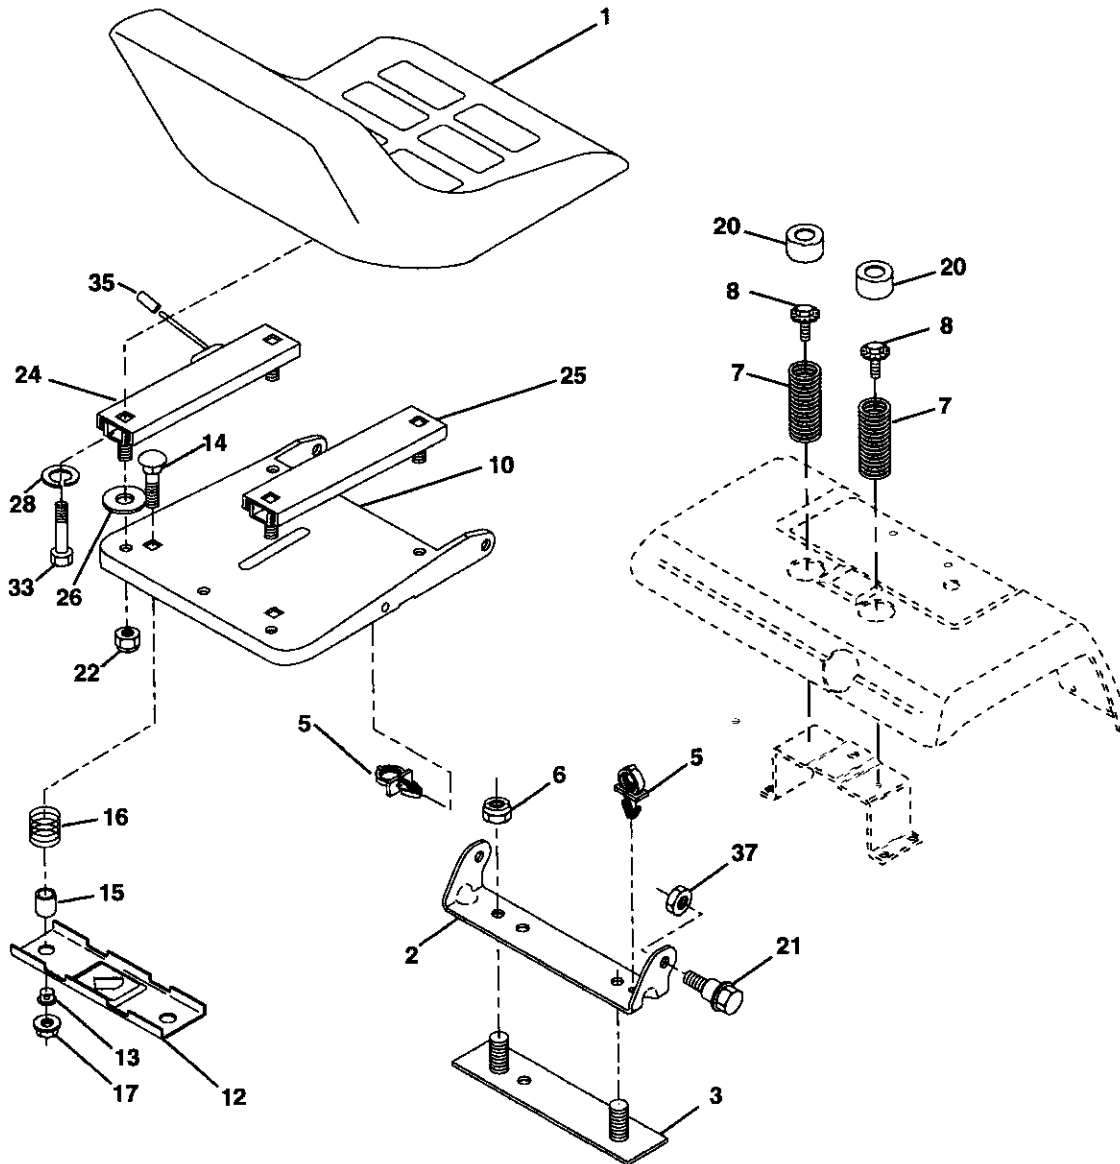

REPAIR PARTS

TRACTOR- -MODEL NO. 917.277090

SEAT ASSEMBLY

KEY NO.	PART NO.	DESCRIPTION
1	177978	Seat
2	140551	Bracket, Pivot Seat
3	140675	Strap, Fender
5	145006	Clip, Push In, Hinged
6	STD541437	Nut, Crownlock 3/8-16 Unc
7	124181X	Spring, Seat Cprsn
8	171877	Bolt 5/16-18 Unc x 3/4 w Sems
10	182493	Pan, Seat
12	121246X	Bracket, Mounting Switch
13	121248X	Bushing, Snap
14	72050412	Bolt, Carriage 1/4-20 X 1-1/2
15	121249X	Spacer, Split
16	123740X	Spring, Cprsn
17	123976X	Nut, Lock 1/4 Lge Flg Gr. 5

KEY NO.	PART NO.	DESCRIPTION
20	124238X	Cap, Spring Seat
21	171852	Bolt, Shoulder 5/16-18
22	STD541431	Nut, Crownlock 5/16-18 Unc
24	177946	Track Slide Seat LH Locking
25	177947	Track Slide Seat RH Free
26	19111012	Washer 11/32 x 5/8 x 12 Ga.
28	10010500	Washer Split
33	74780512	Bolt Fin Hex 5/16-18 Unc x 3/4
35	178426	Cap Plunger Red
37	73800500	Nut Lock Hx w/Ins.5/16-18

NOTE: All component dimensions given in U. S. inches 1 inch = 25.4 mm