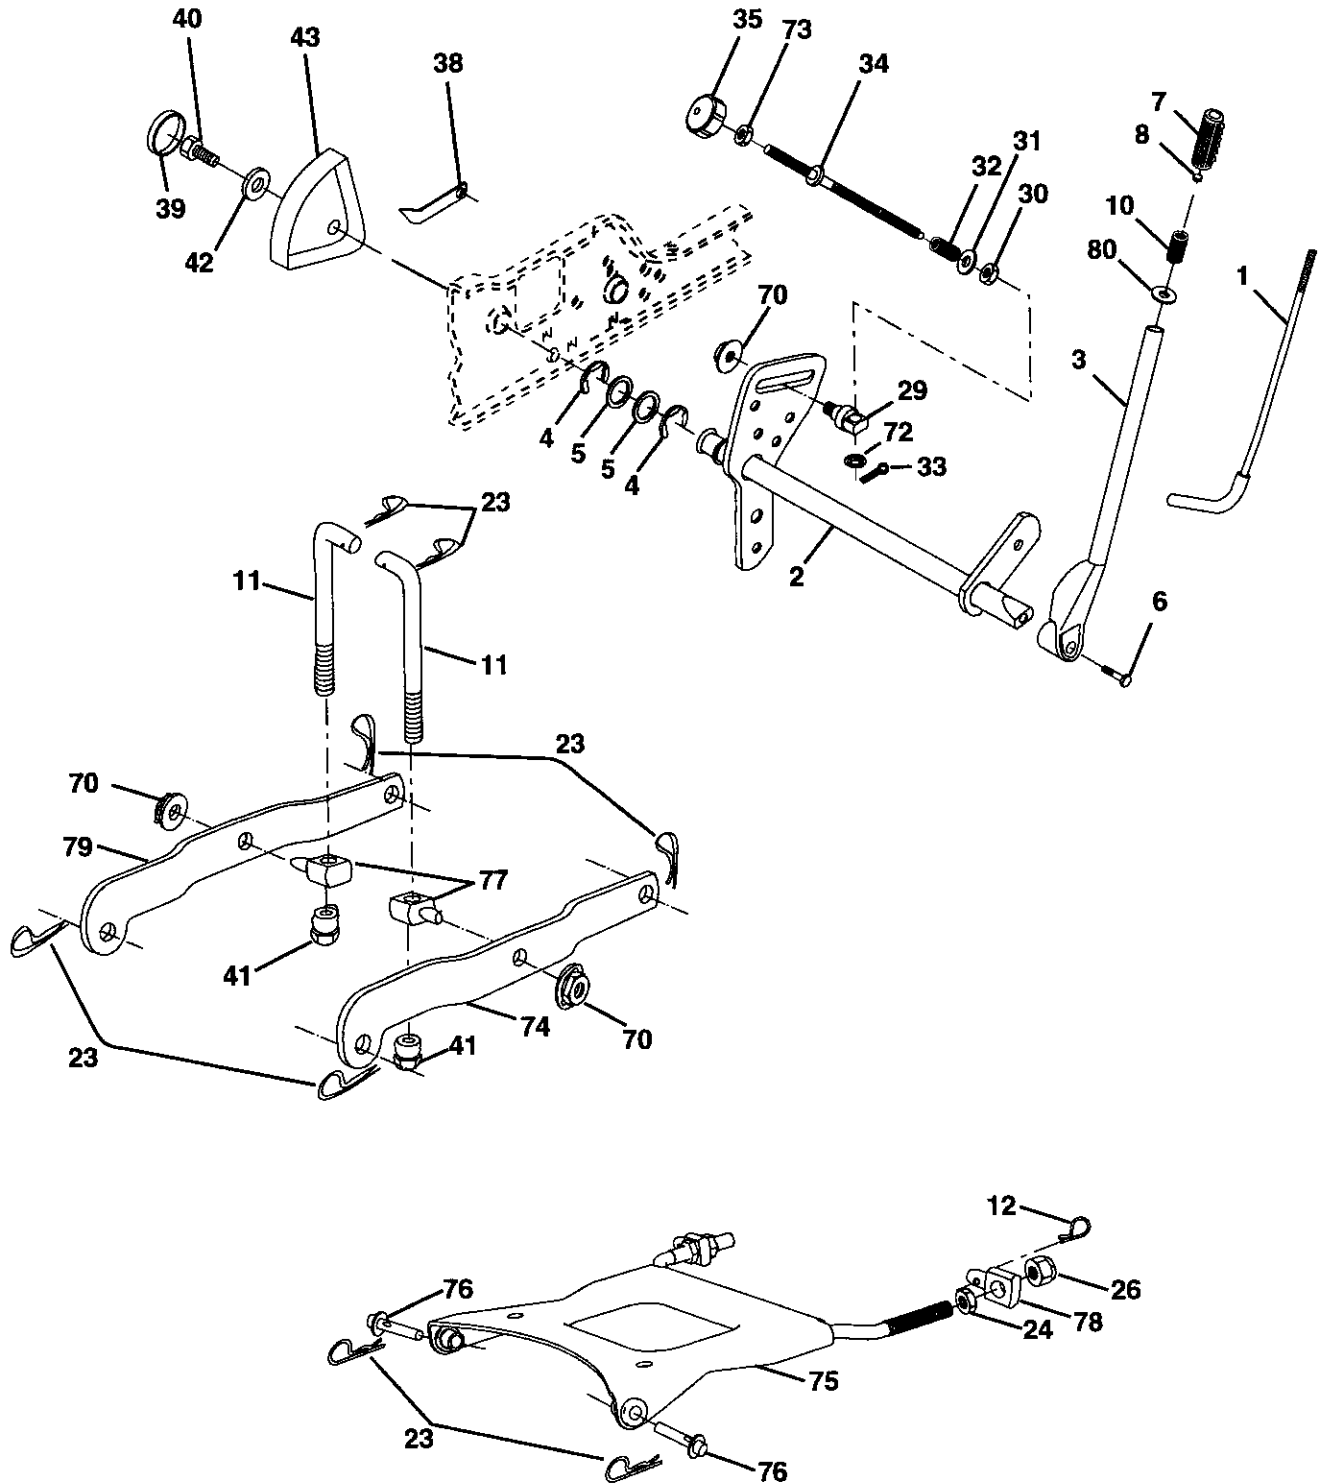

REPAIR PARTS

TRACTOR- -MODEL NO. 917.277090

MOWER LIFT

REPAIR PARTS

TRACTOR- -MODEL NO. 917.277090

MOWER LIFT

KEY NO.	PART NO.	DESCRIPTION
1	121006X	Rod Asm., Lever
2	180045	Shaft Asm., Lift Vgt
3	159189	Lever Asm., Lift Rh
4	12000022	E-Ring Truarc #5133-87
5	19292016	Washer 29/32 x 1-1/4 x 16 Ga.
6	71110624	Bolt, Fin Hex 3/8-16 x 1-1/2
7	175830	Grip Handle Premium LTX
8	175831	Button, Plunger
10	2876H	Spring 2-1/8"
11	175375	Link Lift
12	163552	Retainer, Spring
23	STD624008	Retainer, Spring
24	73350800	Nut, Jam Hex 1/2-13 Unc
26	73680800	Nut, Crownlock 1/2-13 Unc
29	150233	Trunnion, Infin Height
30	110807X	Nut, Special
31	19131016	Washer 13/32 x 5/8 x 16 Ga.
32	137150	Spring, Compression Inf Hgt
33	STD560907	Pin, Cotter 3/32 x 1/2
34	137167	Rod, Adj Lift
35	138057	Knob, Inf 3/8-16 Unc
38	155097	Pointer, Height Indicator
39	123935X	Plug, Hole
40	17060516	Screw 5/16-18 x 1 SMGML Tap/R
41	175994	Nut Lift Link 7/16-20
42	19112410	Washer 11/32 x 1-1/2 x 10 Ga.
43	123934X	Scale, Indicator Height
70	145212	Nut Hex Flange Lock
72	110452X	Nut Push Phos & Oil
73	73350600	Nut Hex Jam 3/8-16 Unc
74	175802	Arm Suspension Rear Rh
75	175805	Plate Asm Susp. Front VGT
76	175560	Pin Flange
77	176205	Trunnion Susp. Arm
78	175689	Trunnion Front Susp.
79	175378	Arm, Suspension Rear LH
80	126684X	Washer Shim 1/4 x 5/8 x .062

NOTE: All component dimensions given in U. S. inches 1 inch = 25.4 mm