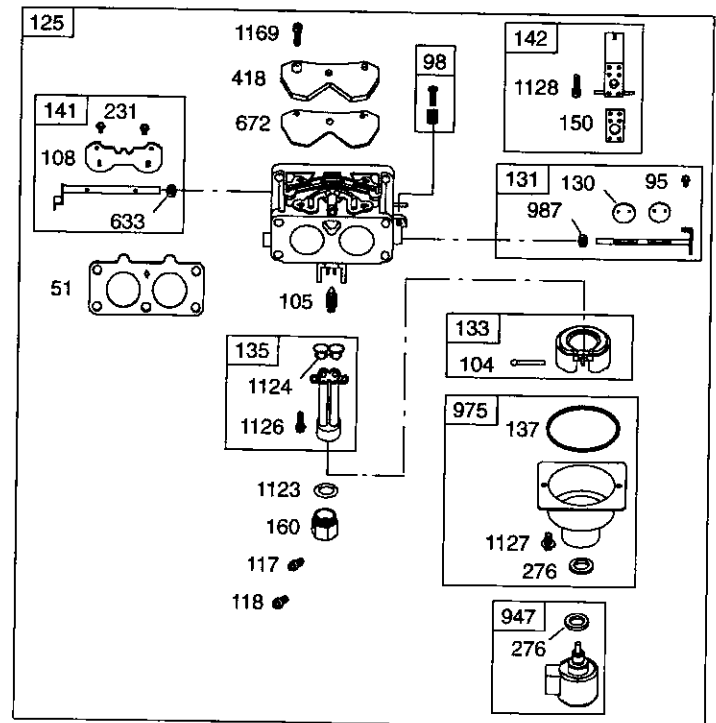

REPAIR PARTS

TRACTOR- -MODEL NO. 917.277090

BRIGGS & STRATON ENGINE - - MODEL NUMBER 446777, TYPE NUMBER 0200-E1