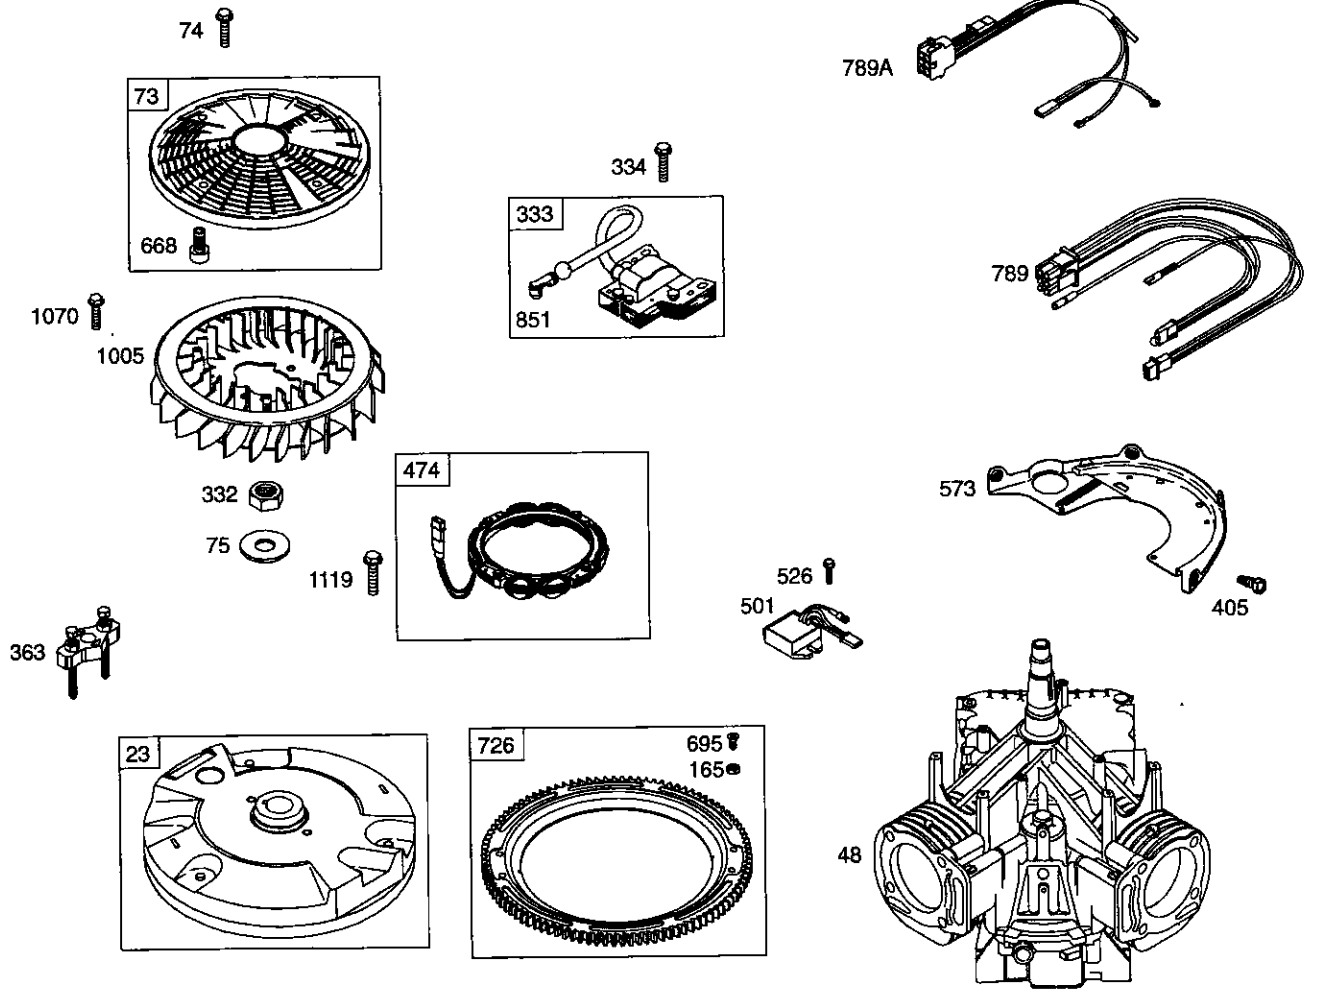

REPAIR PARTS

TRACTOR- -MODEL NO. 917.277090

BRIGGS & STRATON ENGINE - - MODEL NUMBER 446777, TYPE NUMBER 0200-E1

REPAIR PARTS

TRACTOR- -MODEL NO. 917.277090

BRIGGS & STRATON ENGINE - - MODEL NUMBER 446777, TYPE NUMBER 0200-E1