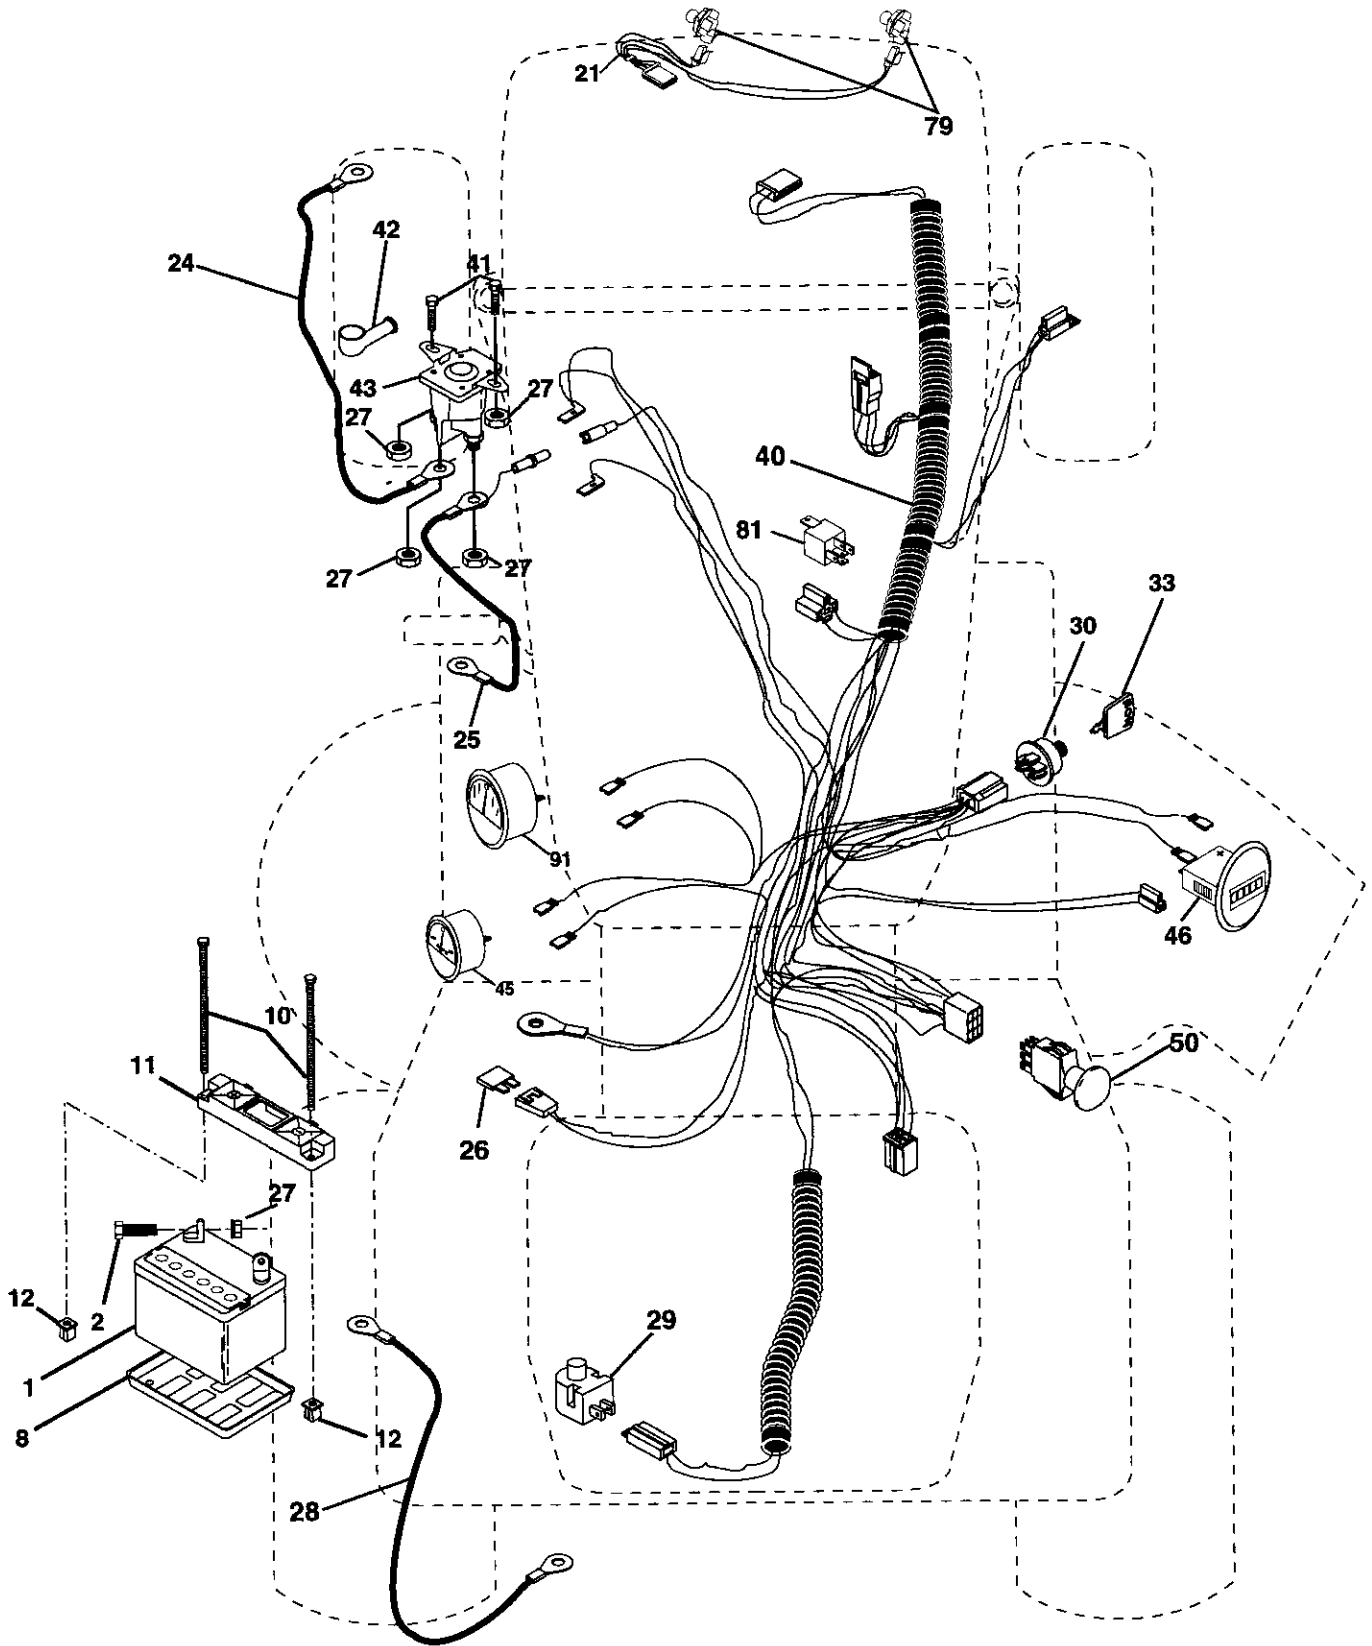

REPAIR PARTS

TRACTOR- -MODEL NO. 917.277090

ELECTRICAL

REPAIR PARTS

TRACTOR- -MODEL NO. 917.277090

ELECTRICAL

KEY NO.	PART NO.	DESCRIPTION
1	144927	Battery
2	74760412	Bolt Hex Head 1/4-20 x 3/4
8	7603J	Tray, Battery
10	145211	Bolt 1/4-20 x 7.5 Zinc
11	150109	Hold down Battery Dash Mount
12	145769	Nut Push Nylon 1/4"
16	176138	Switch Interlock
21	175449	Harness Socket Light Halogen
24	4206J	Cable Battery 6 Ga 22" Red
25	146149	Cable 4 Ga. 31" Red CV25 w/16.W.
26	108824X	Fuse
27	73510400	Nut, Keps Hex 1/4-20 UNC
28	170697	Cable, Ground
29	160784	Switch, Plunger
30	175442	Switch, Ign
33	175447	Key, Ignition
40	182249	Harness Ign.
41	17720408	Screw THD Cut 1/4-20 x 1/2
42	131563	Cover Terminal
43	178861	Solenoid w/Brass Plunger
45	177500	Ammeter
46	177501	Meter, Hour
50	178461	Switch, PTO
79	175448	Bulb and Holder Asm. Halogen
81	109748X	Relay Asm.
91	181883	Tachometer Round

NOTE: All component dimensions given in U. S.
inches 1 inch = 25.4 mm