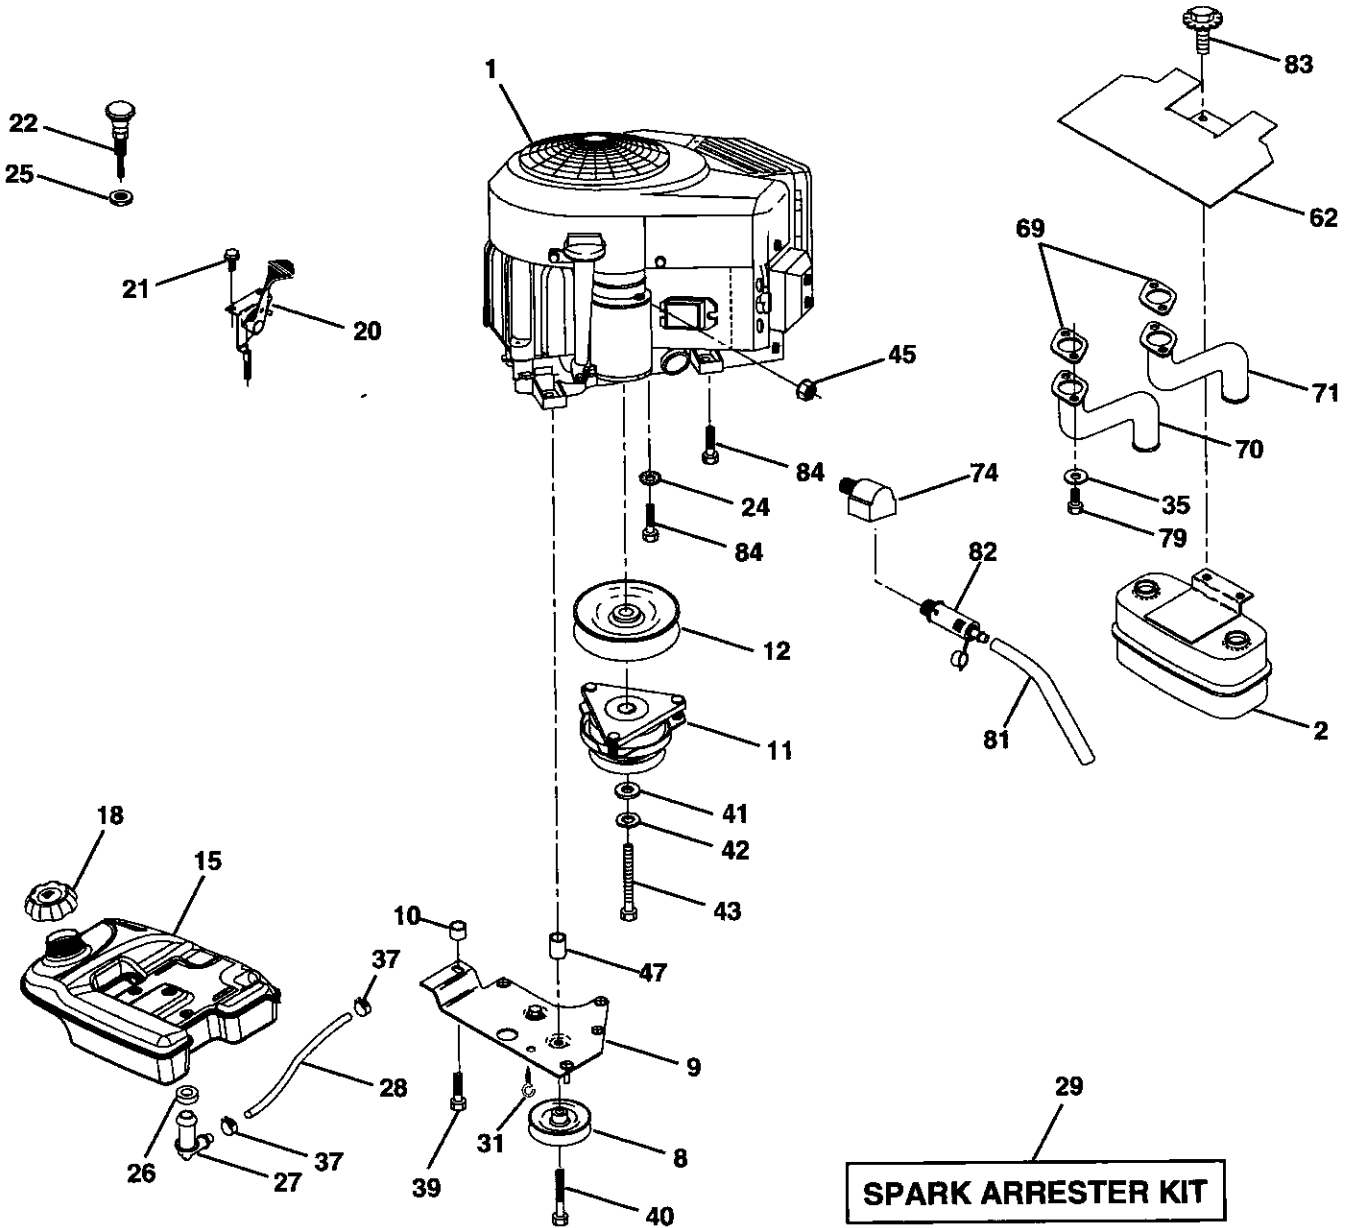

REPAIR PARTS

TRACTOR- -MODEL NO. 917.277090

ENGINE

REPAIR PARTS

TRACTOR- -MODEL NO. 917.277090

ENGINE

KEY NO.	PART NO.	DESCRIPTION
1	-----	Engine (See Breakdown) B & S 446777-0200-E1
2	149723	Muffler
8	121361X	Pulley V-Idler
9	177748	Belt Engine Keeper Asm
10	175287	Bushing
11	174605	Clutch Electric
12	143996	Pulley Engine VGT Elect Clutch
15	179115	Tank Fuel Rear 5.0 YT/GT
18	179124X418	Cap Fuel
20	175437X505	Control Throttle
21	164863	Screw HWHD Hi-Lo #13-16 x 3/4
22	175440X505	Control Choke
24	STD551237	Lockwasher Ext Tooth 3/8
25	73920600	Nut Keps 3/8 - 24 UNF
26	3645J	Bushing
27	139277	Stem Tank Fuel
28	7834R	Fuel Line
29	137180	Spark Arrester Kit
31	145006	Clip Push-In
35	10040500	Washer Lock Hvy 5/16
37	123487X	Clamp Hose
39	17490636	Screw TT 3/8-16 x 2-1/4 Unc
40	17490664	Screw TT 3/8-16 x 4
41	126197X	Washer 1-1/2 OD X 15/32 ID X .250
42	STD551143	Washer Lock 7/16
43	179953	Bolt Hex 7/16 - 20 X 4 Gr. 3 3/4 Thr.
45	73510400	Nut Keps Hex 1/4-20
47	175288	Bushing
62	146629	Shield Heat Muffler
69	165391	Gasket
70	176069	Tube Exhaust LH
71	176070	Tube Exhaust RH
74	162295	Elbow Street Brass
79	71070512	Screw Hex HD Cap 5/16-18 x 3/4
81	148456	Drain Tube
82	148315	Drain Plug
83	171877	Bolt 5/16-18 Unc x 3/4 w/Sems
84	17060624	Screw 3/8-16 x 1/2

NOTE: All component dimensions given in U. S.
inches 1 inch = 25.4 mm