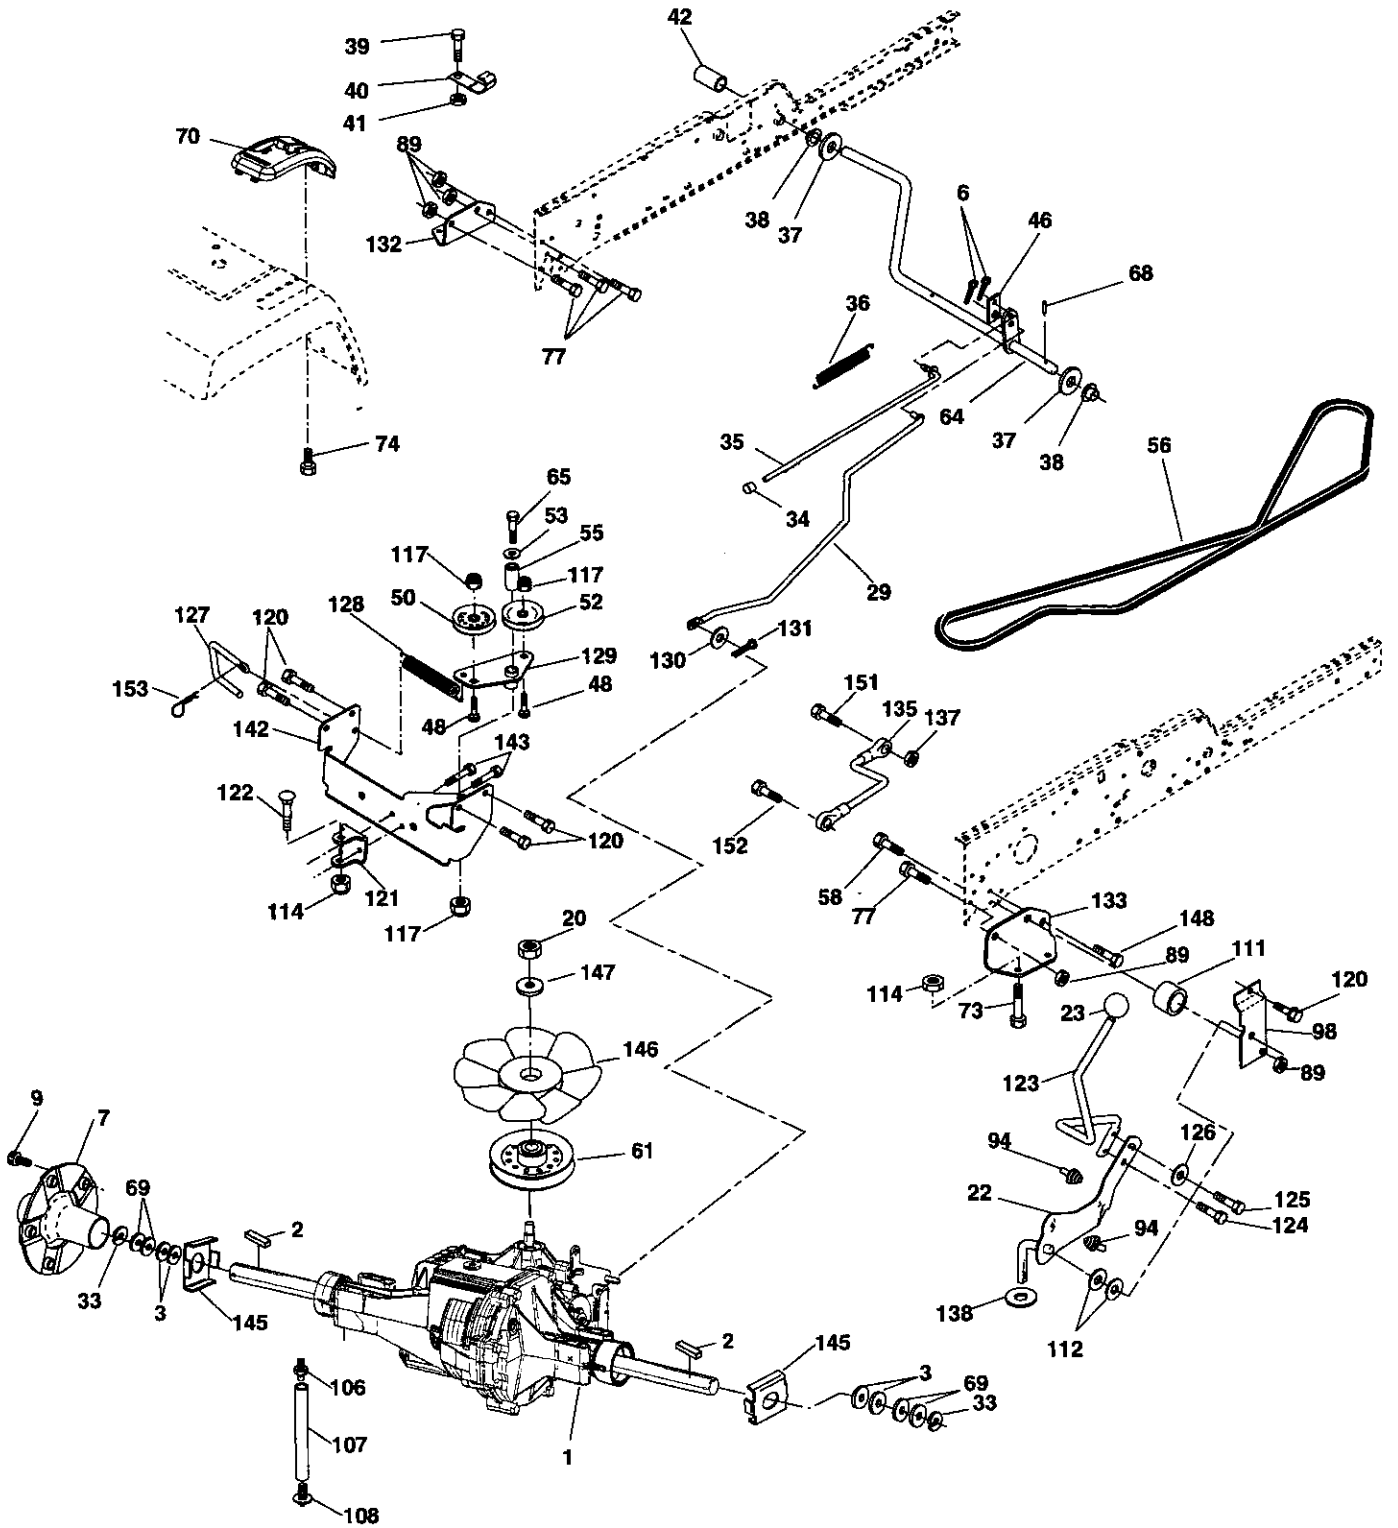

REPAIR PARTS

TRACTOR- -MODEL NO. 917.277090

DRIVE

REPAIR PARTS

TRACTOR- -MODEL NO. 917.277090

DRIVE

KEY NO.	PART NO.	DESCRIPTION	KEY NO.	PART NO.	DESCRIPTION
1	-----	Transaxle Hydro Gear 311-3500 (See Breakdown)	89	73680700	Nut Crownlock 7/16-14 Unc
2	180642	Key 1/4 x 1/4 x 2-3/4	94	133835	Fastener Christmas Tree
3	7563R	Washer Thrust Axle Hardened	98	141004	Bracket Shift
6	STD561210	Pin, Cotter	106	142918	O-Ring Asm Hydro Gear
7	140507	Wheel, Hub Assembly	107	154739	Line Fuel Hydro 15" VGT
9	140080	Bolt, Hub	108	142917	Cap Asm Vent Hydro Gear 70109
20	73940800	Nut	111	156240	Spacer Shift Lever VGTH
22	180235	Lever Asm Shift Lower	112	156104	Washer Nylon High Temp
23	130564	Knob	114	73800500	Nut Lock Hx W/Ins 5/16-18 Unc
29	176600	Brake, Rod	117	73900600	Nut, Lock Flg. 3/8-16
33	12000053	Ring E	120	17060612	Screw 3/8-16 x .75
34	71673	Cap, Parking Brake	121	175611	Bracket Strap Torque
35	137648	Rod, Parking Brake	122	72010520	Bolt RDHD SQ 5/16-18unc x 2-1/2
36	149412	Spring, Drive Ground	123	176602	Rod Shift
37	121749X	Washer 25/32 x 1-1/4 x 16 Ga.	124	165492	Bolt Shoulder 5/16-18 x .561
38	150035	Nyliner	125	166880	Screw 5/16-18 x 5/8
39	74321016	Screw, Fin. #10-24 x 1	126	166002	Washer SRRTD 5/16ID x 1.0 x .125
40	178575	Actuator, Interlock Switch	127	177362	Link Control Clutch
41	73931000	Nut Centerlock 10-24 Unc	128	176624	Spring Drive GRND
42	8883R	Cover, Pedal	129	179473	Bracket Asm Idler Tensioning
46	145170	Retainer, Spring	130	19131016	Washer 13/32 x 5/8 x 16 Ga
48	72110614	Bolt, RDHD 3/8-16 x 1-3/4 Gr. 5	131	76020312	Pin Cotter 3/32 x 3/4
50	131494	Pulley, Idler, Flat	132	175467	Bracket Mtg Hydro 3500 LH VGT
52	127783	Pulley, Idler, Grooved	133	175468	Bracket Mtg Hydro 3500 RH VGT
53	207J	Washer, Hardened	135	177364	Link Asm Control Hydro 3500
55	105706X	Bearing, Idler	137	1685H	Nut Lock 5/16-18 NC Thd
56	161597	V-Belt	138	1370H	Washer Thrust 5/8 x 1.10 x 1/32
58	74760724	Bolt Fin Hex 7/16-14 x 1-1/2	142	175469	Strap Torque HG-3500
61	143995	Pulley, Transaxle	143	17060512	Screw Thdrol 5/16-18 x 3/4
64	176601	Shaft, Clutch/Brake Pedal	145	163168	Washer Axle Flange HG-3000
65	67609	Bolt, Shoulder	146	140462	Fan 7" Hydro
68	STD571812	Pin, Roll	147	141322	Washer
69	123800X	Washer	148	17060620	Screw 3/8-16 x 1-1/4
70	179121X418	Console Automatic YT/GT	151	74760514	Bolt Fin Hex 5/16-18unc x 7/8
73	74490548	Bolt Hex Flghd 5/16-18 x 3 Gr5	152	178705	Bolt Hex 5/16-18 x 1
74	142432	Screw Hex Wsh. Hi-Lo 1/4-1/2	153	4497H	Retainer Spring
77	74780716	Bolt Fin Hex 7/16-14 x 1			

NOTE: All component dimensions given in U. S. inches 1 inch = 25.4 mm