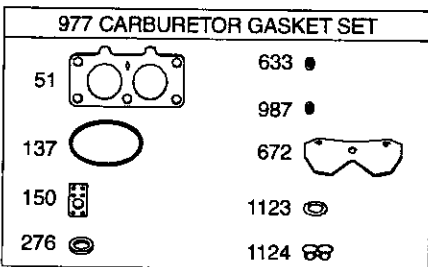

REPAIR PARTS

TRACTOR- -MODEL NO. 917.277090

BRIGGS & STRATON ENGINE - - MODEL NUMBER 446777, TYPE NUMBER 0200-E1