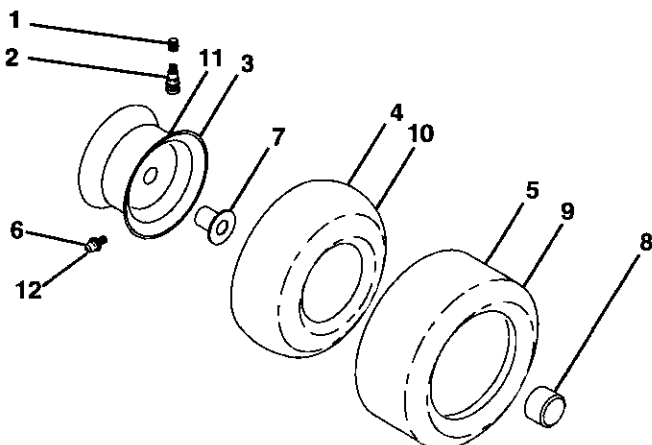

NOTE: All component dimensions given in U. S. inches 1 inch = 25.4 mm

REPAIR PARTS

TRACTOR- -MODEL NO. 917.277090

SEAT ASSEMBLY

KEY NO.	PART NO.	DESCRIPTION
1	177978	Seat
2	140551	Bracket, Pivot Seat
3	140675	Strap, Fender
5	145006	Clip, Push In, Hinged
6	STD541437	Nut, Crownlock 3/8-16 Unc
7	124181X	Spring, Seat Cprsn
8	171877	Bolt 5/16-18 Unc x 3/4 w Sems
10	182493	Pan, Seat
12	121246X	Bracket, Mounting Switch
13	121248X	Bushing, Snap
14	72050412	Bolt, Carriage 1/4-20 X 1-1/2
15	121249X	Spacer, Split
16	123740X	Spring, Cprsn
17	123976X	Nut, Lock 1/4 Lge Flg Gr. 5

KEY NO.	PART NO.	DESCRIPTION
20	124238X	Cap, Spring Seat
21	171852	Bolt, Shoulder 5/16-18
22	STD541431	Nut, Crownlock 5/16-18 Unc
24	177946	Track Slide Seat LH Locking
25	177947	Track Slide Seat RH Free
26	19111012	Washer 11/32 x 5/8 x 12 Ga.
28	10010500	Washer Split
33	74780512	Bolt Fin Hex 5/16-18 Unc x 3/4
35	178426	Cap Plunger Red
37	73800500	Nut Lock Hx w/Ins.5/16-18

NOTE: All component dimensions given in U. S. inches 1 inch = 25.4 mm

REPAIR PARTS

TRACTOR- -MODEL NO. 917.277090

DECALS

KEY NO.	PART NO.	DESCRIPTION
1	140837	Decal, Brake Parking Saddle
2	181605	Decal, Hp Engine
3	180983	Decal, Hood RH
4	180984	Decal, Hood LH
5	162598	Decal, Drawbar
6	180433	Decal, Fender 105 DB/CE
7	159736	Decal, Hot Muffler
8	180978	Decal, Hood Nameplate
9	180978	Decal, Hood/Seat
10	145498	Decal, Read Owner's Manual
11	177873	Decal, Clutch/Brake
12	182166	Decal, Cut Finger
13	177554	Decal, Belt Drive
14	175291	Decal, Deck Schematic
15	177376	Decal, Side Panel

WHEELS AND TIRES

KEY NO.	PART NO.	DESCRIPTION
1	59192	Cap Valve Tire
2	65139	Stem Valve
3	148736X417	Rim Asm Front
4	8134H	Tube, Front (Service Item Only)
5	182525	Tire, Front
6	278H	Fitting Grease (Front Wheel Only)
7	9040H	Bearing Flange (Front Wheel Only)
8	104757X428	Cap Axle (Front Wheel Only)
9	182526	Tire Rear
10	7154J	Tube Rear (Service Item Only)
11	148738X417	Rim Asm Rear
12	6856M	Fitting Grease
--	144334	Sealant, Tire (10 oz. Tube)