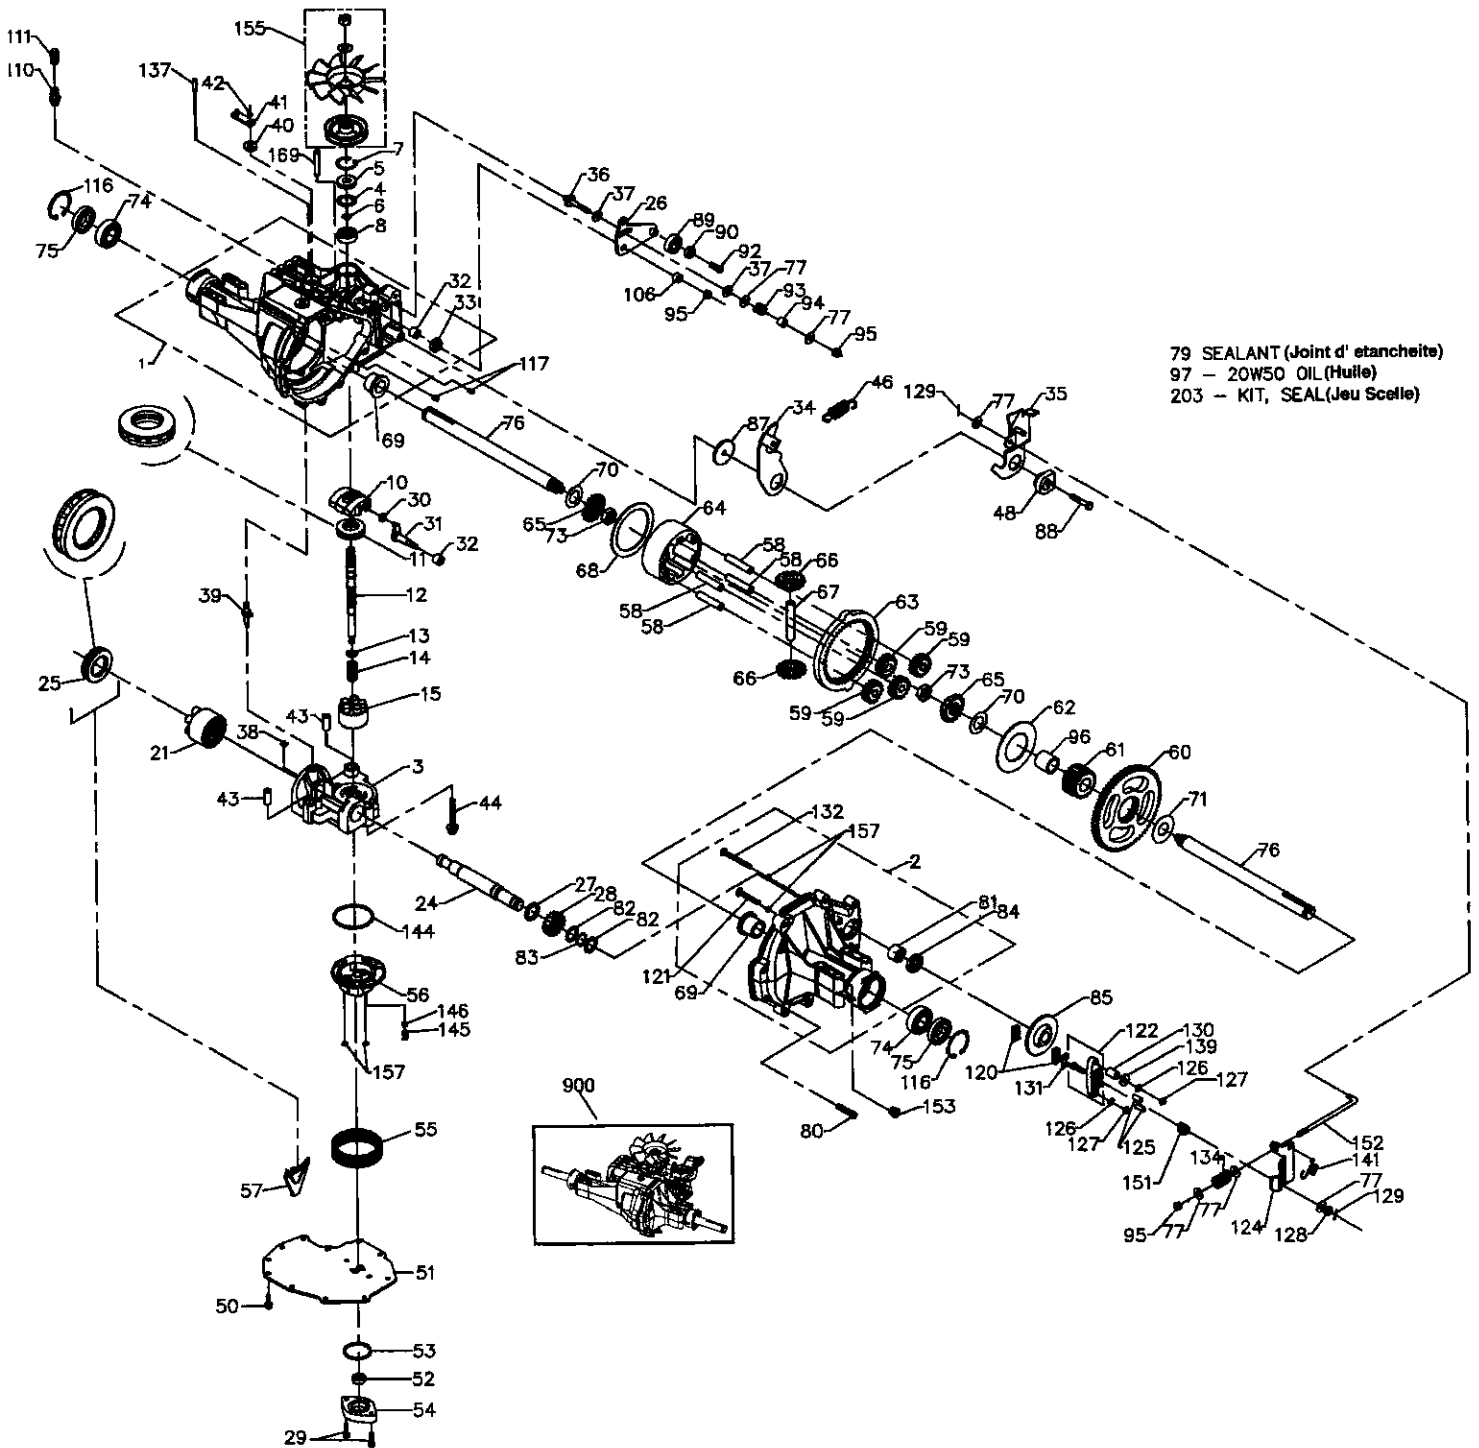

REPAIR PARTS

TRACTOR- -MODEL NO. 917.277090

TRANSAXLE MODEL NUMBER 311-3500

REPAIR PARTS

TRACTOR- -MODEL NO. 917.277090

TRANSAXLE MODEL NUMBER 311-3500

KEY NO.	PART NO.	DESCRIPTION	KEY NO.	PART NO.	DESCRIPTION
1	161122	Main Housing Assembly	74	169535	Ball Brg 6205-1
2	178317	R.H. Housing Assembly	75	161157	Seal 1"Id X 2.0472" X 0.375"
3	169522	Center Section Assembly	76	161158	Shaft, Axle
4	161125	Spacer	77	142884	Washer
5	142932	Seal-Lip	79	178322	Gasket Material
6	142928	Wire Retaining Ring	80	161159	Torx Head Screw, 5/16-18
7	142933	Retaining Ring	81	161160	Needle Bearing (Sce1412)
8	142934	Ball Bearing	82	161161	Washer2
9	169523	Cradle Bearing	83	161162	Retaining Ring
10	169524	Variable Swashplate	84	161163	Lip Seal (0.875i.D.X1.3o.D.X0.25
11	150771	Thrust Bearing 30 X 52 X 13	85	161164	Brake Disk
12	161126	Input Shaft	87	178323	Washer
13	142978	Block Thrust Washer	88	178324	Screw 5/16-24
14	142977	Arm - Trunnion	89	178325	Bearing
15	196050	10cc Cylinder Block Assembly	90	178326	Spacer
21	169525	21cc Cylinder Block Assembly	91	169536	Oring, 0.070 X 0.239
24	161127	Output (Motor) Shaft	92	178327	Screw
25	169526	Thrust Bearing 42 X 68 X 16	93	142969	Spring, Friction Pack
26	161128	Control Arm	94	142980	Spacer, Friction Pack
27	161129	Spacer	95	169537	Hex Lock Nut 5/16-24
28	161130	16t Pinion Gear	96	169538	Sleeve Bearing
29	169527	Capscrew, M6 X 1-22	97	150798	Oil
30	142941	Slot Guide	106	161166	Spacer, Trunnion
31	161132	Trunnion Arm	108	178328	Plug
32	161133	Trunnion Bushing	110	142918	Fitting-O Ring Ass'y
33	142940	Lip Seal	111	142917	Cap Vent Ass'y
34	178318	Arm Return	116	169539	Retaining Ring
35	178319	Arm Actuating	117	161168	Std Hdls Pin
36	169528	5/16-24 Stud	120	142883	Puck, Brake
37	142967	Puck, Friction	121	169540	Rib Neck Bolt, 2"
38	150787	Bypass Plate	122	178329	Brake Yoke
39	169529	Bypass Actuator	124	178330	Arm, Brake
40	142945	Lip Seal	125	142887	Pins, Brake
41	142952	Bypass Arm	126	161172	Lockwasher, 1/4"
42	142953	Retaining Ring	127	161173	Nut, 1/4-20
43	142965	Pin	128	142885	Nut, Castle
44	150797	Screw	129	142886	Cotter Pin
48	178320	Puck	130	161174	Spacer
50	178343	Screw-Self Tapping	131	142882	Puck Plate
51	169530	Lower Cover	132	169544	Rib Neck Bolt, 3" 1
52	169531	Gerotor Assembly	134	178331	Spring
53	144581	O-Ring	136	178332	Spring Extension
54	161139	Gerotor Cover	137	178333	Pin Spring
55	178321	Filter	138	178334	Bolt Self Tapping
56	169533	Charge Manifold	139	161176	Washer, 7/8od X 0.265id X 0.125 Thk
57	161142	Retainer, Motor Bearing	141	178335	Spring Brake
58	161143	Pin, Carrier	144	169545	O Ring, 2.864 Id X 0.070 Thk
59	161144	15t Planet Gear	145	169546	Spring, Relief
60	161145	7t Spur Gear	146	169547	Ball, 7/16
61	161146	21t Sun Gear	151	161181	Comp. Spring, Brake Anti-Drag
62	161147	Planet Thrust Plate	152	178336	Brake Pull Rod
63	161148	51t Ring Gear	153	142914	Plug, Straight Thread
64	161149	Planetary Carrier	155	178337	Kit Fan
65	178511	Miter Gear, Diff. (Splined)	157	169548	Screw O-Ring
66	178512	Miter Gear, Diff.	180	169549	Manifold Kit
67	161152	Shaft, Differential	203	178338	Kit Seal
68	161153	Diff. Thrust Plate	900	176057	Transaxle, complete
69	169534	Flange Bearing			
70	161154	Washer			
71	161155	Washer			
73	161156	Hex Jam Nut, 5/8-18			

NOTE: All component dimensions given in U.S. inches
1 inch = 25.4 mm