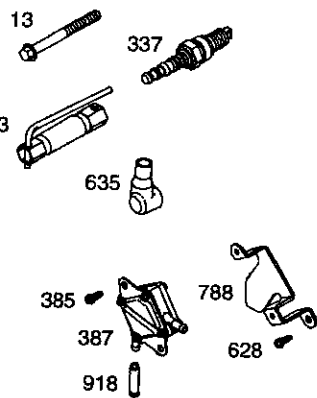

REPAIR PARTS

TRACTOR- -MODEL NO. 917.277090

BRIGGS & STRATON ENGINE - - MODEL NUMBER 446777, TYPE NUMBER 0200-E1