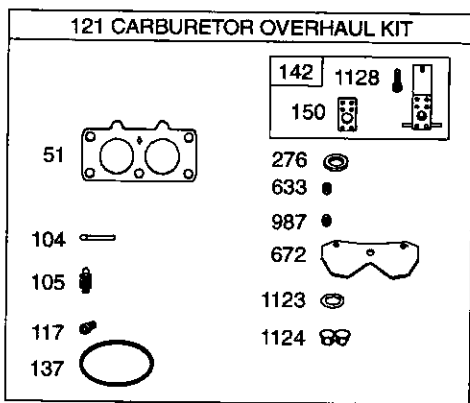

REPAIR PARTS

TRACTOR- -MODEL NO. 917.277090

BRIGGS & STRATON ENGINE - - MODEL NUMBER 446777, TYPE NUMBER 0200-E1