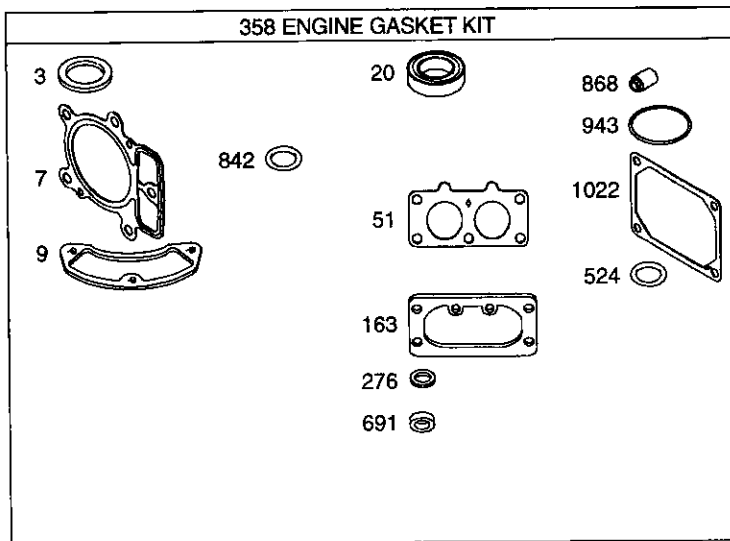

REPAIR PARTS

TRACTOR- -MODEL NO. 917.277090

BRIGGS & STRATON ENGINE - - MODEL NUMBER 446777, TYPE NUMBER 0200-E1

REPAIR PARTS

TRACTOR- -MODEL NO. 917.277090

BRIGGS & STRATON ENGINE - - MODEL NUMBER 446777, TYPE NUMBER 0200-E1