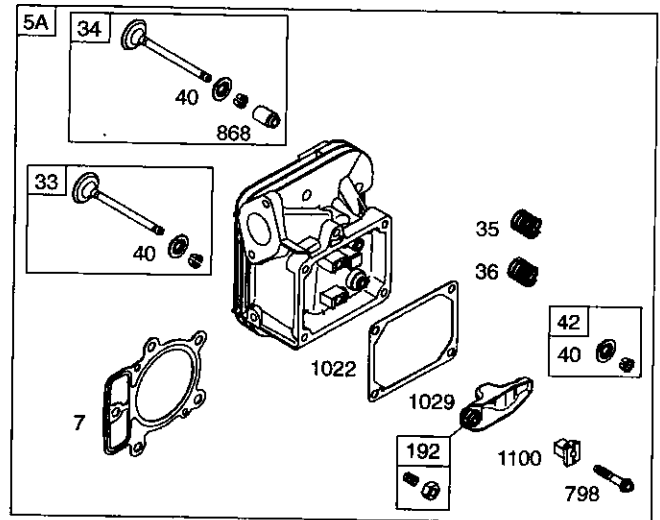

REPAIR PARTS

TRACTOR- -MODEL NO. 917.277090

BRIGGS & STRATON ENGINE - - MODEL NUMBER 446777, TYPE NUMBER 0200-E1