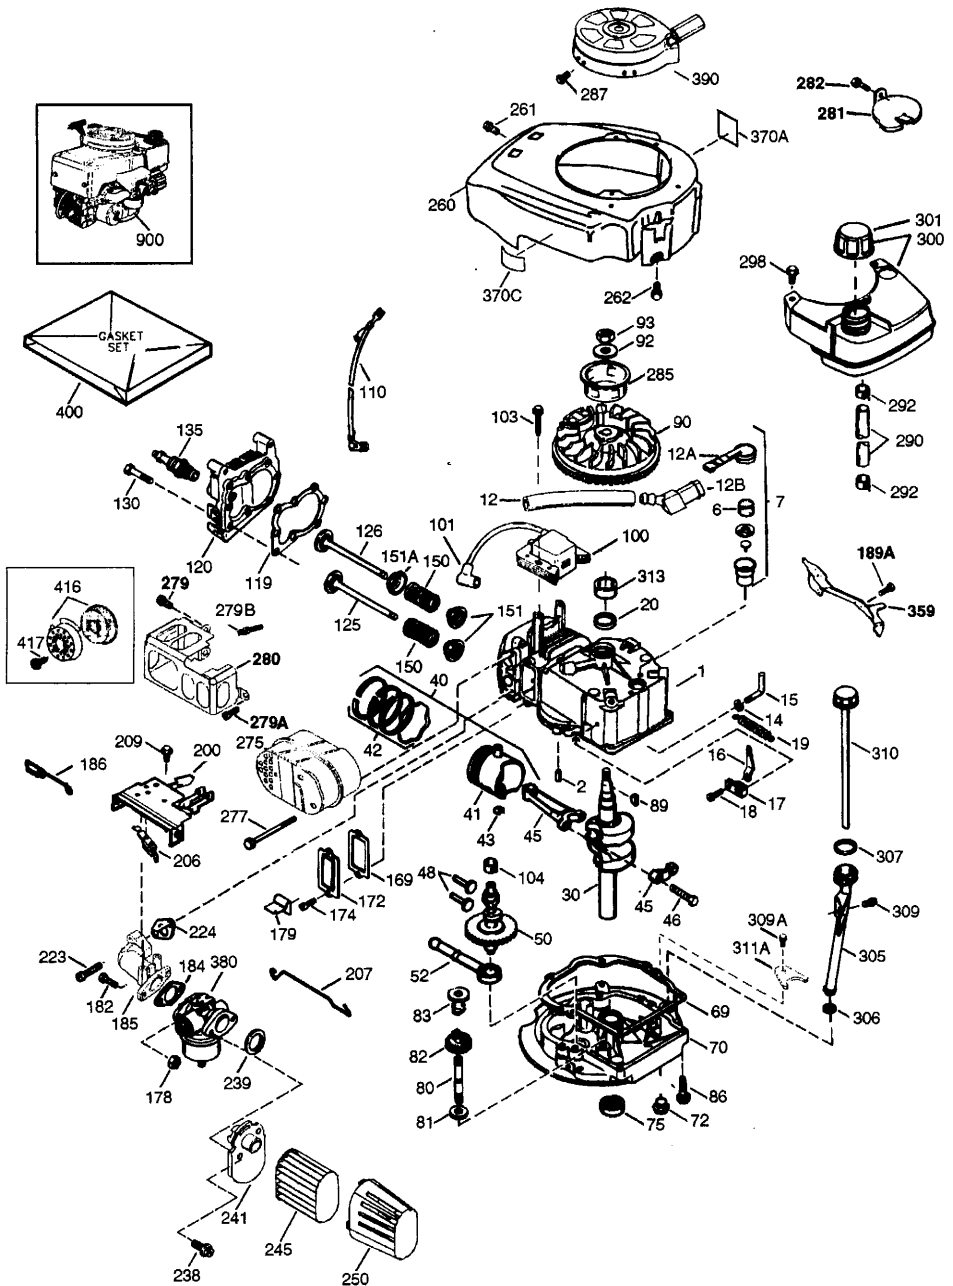

KEY NO.	PART NO.	DESCRIPTION	KEY NO.	PART NO.	DESCRIPTION
1	37266	Cylinder (Incl. 2,20 & 150)	182	6201	Screw, 1/4-28 x 7/8"
2	26727	Dowel Pin	184	26756	* Carburetor To Intake Pipe Gasket
6	33734	Breather Element	185	36785	Intake Pipe
7	36557	Breather Assy. (Incl. 6 & 12A)	186	36255	Governor Link
12	36775	Breather Tube	189	650356	Screw, T-30, 1/4-20 x 3/8"
12A	36558	Breather Cover & Tube (Incl. 12B)	200	37134	Control Bracket (Incl. 206)
12B	36694	Breather Tube Elbow	206	610973	Terminal
14	28277	Washer	207	36200B	Throttle Link
15	30589	Governor Rod (Incl. 14)	209	30200	Screw, 10-24 x 9/16"
16	34839A	Governor Lever	223	650451	Screw, 1/4-20 x 1"
17	31335	Governor Lever Clamp	224	36786	* Intake Pipe Gasket
18	651018	Screw, T-15, 8-32 x 19/64"	238	650932	Screw, 10-32 x 49/64"
19	37329	Governor Spring	239	34338	* Air Cleaner Gasket
20	32600	Oil Seal	241	36919	Air Cleaner Collar
30	37459	Crankshaft	245	36905	Air Cleaner Filter
40	40027	Piston, Pin & Ring Set (Std.)	250	37122	Air Cleaner Cover
	40028	Piston, Pin & Ring Set (.010" OS)	260	37213A	Blower Housing
41	40025	Piston & Pin Assy. (Std.) (Incl. 43)	261	30200	Screw, 10-24 x 9/16"
	40026	Piston&PinAssy(.010" OS)(Incl.43)	262	650831	Screw, 1/4-20 x 1/2"
42	40006	Ring Set (Std.)	275	36790A	Muffler
	40007	Ring Set (.010" OS)	277	650988	Screw, 1/4-20 x 2-9/32"
43	20381	Piston Pin Retaining Ring	279	650737	Screw, 1/4-20 x 1/2"
45	36777	Connecting Rod Assy. (Incl. 46)	279	650765	Screw, 10-32 x 1/2"
46	32610A	Connecting Rod Bolt	279A	650902	Screw, 10-32 x 7/16"
48	27241	Valve Lifter	279B	30200	Screw, 10-24 x 9/16"
50	37460	Camshaft (Exhaust MCR) (Includes Key Number 104)	280	37171A	Heat Shield
			281	37211	Guard Cover
52	29914	Oil Pump Assy.	282	650926	Screw, 8-32 x 21/64"
69	37609	* Mounting Flange Gasket	285	35287A	Starter Cup
70	37608	Mounting Flange (Incl. 72-83, 306)	287	650926	Screw, 8-32 x 21/64"
72	37614	Oil Drain Plug	290	34357	Fuel Line
75	27897	Oil Seal	292	26460	Fuel Line Clamp
80	30574A	Governor Shaft	298	28763	Screw, 10-32 x 35/64"
81	30590A	Washer	300	35586	Fuel Tank (Incl. 292 & 301)
82	30591	Governor Gear Assy. (Incl. 81)	301	36246	Fuel Cap
83	30588A	Governor Spool	305	35577	Oil Fill Tube
86	650488	Screw, 1/4-20 x 1-1/4"	306	37610	* "O"-Ring
89	610961	Flywheel Key	307	35499	"O"-Ring
90	611213	Flywheel	309	650562	Screw, 10-32 x 3/8"
92	650815	Belleville Washer	309A	650783	Screw, 10-24 x 3/4" 590568
93	650816	Flywheel Nut	310	35578	Dipstick
100	34443C	Solid State Ignition	311A	37611	Hold Down Bracket
101	610118	Spark Plug Cover	313	34080	Spacer
103	651007	Screw, T-15, 10-24 x 15/16"	359	36773	Flywheel Guard
104	37480	Cam Bushing	370A	36261	Lubrication Decal
110	37574	Ground Wire	370C	37318	Primer Decal (3X)
119	36787	* Cylinder Head Gasket	380	640262A	Carburetor (Incl. 184)
120	36825	Cylinder Head	390	590763	Rewind Starter
125	37288	Exhaust Valve (Std.) (Incl. 151)	400	37613	Gasket Set (Incl. Items Marked *)
126	37289	Intake Valve (Std.) (Incl. 151)	416	36085	Spark Arrestor Kit (Incl. 417)(Optional)
130	6021A	Screw, 5/16-18 x 1-1/2"			
135	37598	Resistor Spark Plug (RJ19LM4)	417	650821	Screw, 10-32 x 1/2" (Optional)
150	31672	Valve Spring	900	750837B	Replacement S/B, order from 71-999
151	31673	Valve Spring Cap			
151A	40017	Intake Valve Seal	900	NONE	Replacement Engine,
169	36783	* Valve Cover Gasket	---	---	RPM High 3450 to 3750
172	36784	Valve Cover	---	---	RPM Low 2000 to 2300
174	30200	Screw, 10-24 x 9/16"			
178	29752	Nut & Lock Washer, 1/4-28			
179	30593	Retainer Clip			

NOTE: All component dimensions given in U.S. inches. 1 inch = 25.4 mm