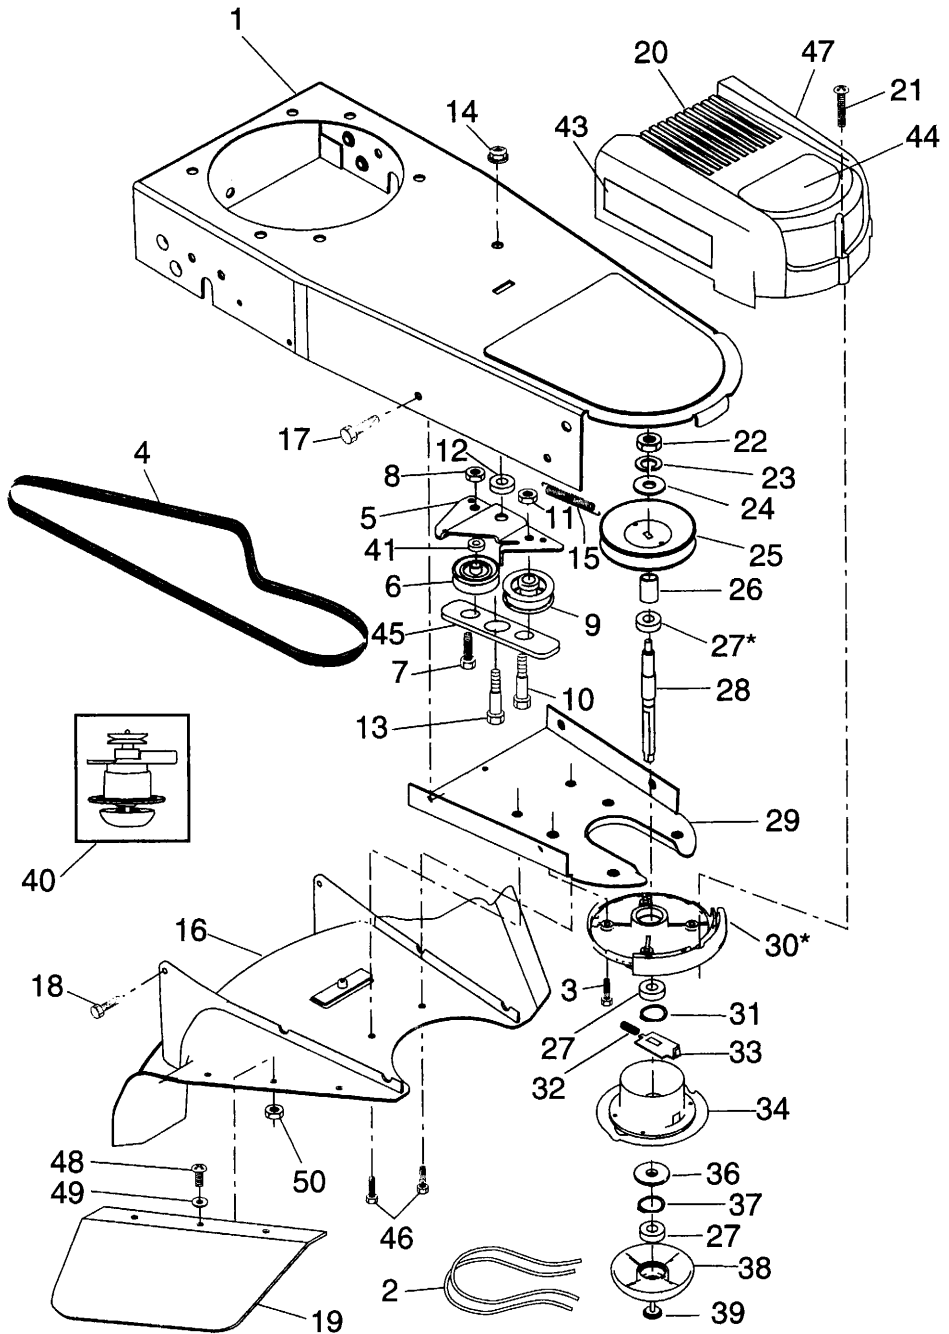

REPAIR PARTS

WEEDTRIMMER - MODEL NUMBER 917.773720

WEEDTRIMMER - MODEL NUMBER 917.773720

KEY NO.	PART NO.	DESCRIPTION
1	174587	Chassis Assembly
2	169802	Line, Trimmer .155 diameter x 18.75 long
3	173715	Screw, Self-Tapping 5/16-18 x 1
4	169790	V-Belt
5	172145X004	Bracket, Idler
6	166042	Pulley, Idler, V-Groove
7	173716	Bolt, Hex Head 3/8-16 x 1.25
8	751592	Locknut, Hex 3/8-16
9	166043	Pulley, Idler, Flat
10	160829	Bolt, Shoulder
11	155552	Locknut 5/16-18
12	173717	Spacer
13	174719	Bolt, Shoulder
14	145212	Locknut, Flange
15	173811	Spring, Return
16	177811	Shield, Debris
17	57808	Screw 1/4-20 x 1/2
18	85768	Screw #10-24 x 3/4
19	175301	Skirt
20	170553	Cover, Chassis, Top
21	149746	Screw #10-24 x 1-3/4
22	STD541137	Nut 3/8-24 UNF
23	STD551137	Washer, Lock 3/8
24	STD551037	Washer, Flat 3/8
25	169792	Pulley, Driven
26	172551	Spacer, Pulley
27	174549	Bearing
28	172520	Jackshaft
29	169766X479	Cover, Chassis, Bottom
30	174543	Spindle Housing Assembly (* Includes Upper Bearing, Key #27)
31	174581	Ring, Retaining, External, 17mm
32	176973	Spring, Locking Plate
33	172519	Locking Plate
34	174544	Carrier Plate Assembly
36	172516	Cover, Bearing
37	174580	Ring, Retaining, Internal, 40mm
38	172523	Mow Ball
39	172636	Bolt, Mow Ball
40	172342	Head Assembly, Complete (Includes Key #22-28, 30-39)
41	174029	Spacer
43	174042	Decal, Instruction
44	174035	Decal, Chassis Cover
45	174596X479	Belt Keeper, Bottom
46	17060408	Screw
47	174036	Decal, Instruction
48	76399	Screw
49	52784	Washer
50	59931	Nut

NOTE: All component dimensions given in U.S. inches
1 Inch = 25.4 mm