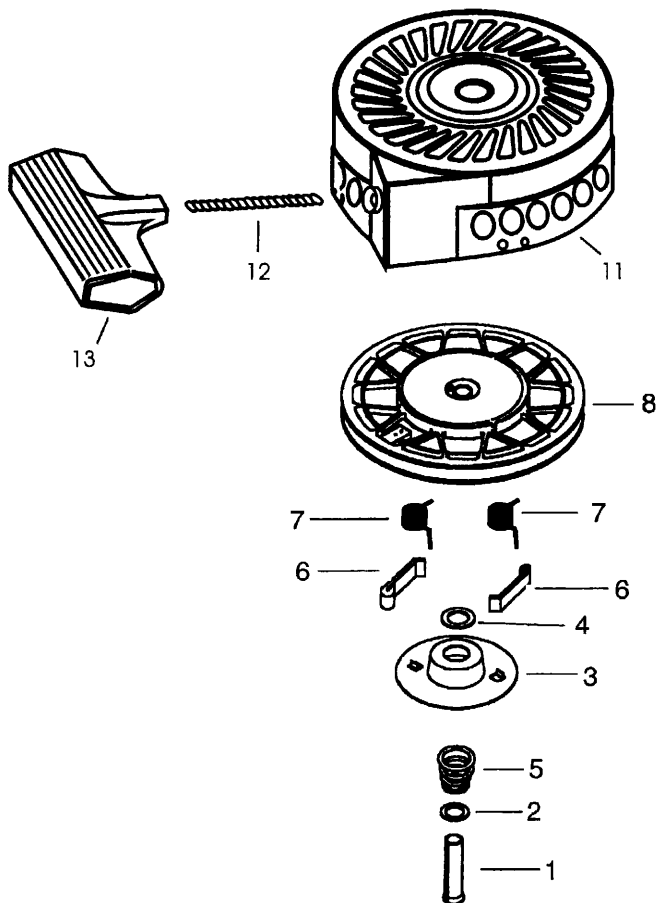

KEY NO.	PART NO.	DESCRIPTION
--	590763	Rewind Starter
1	590599A	Spring Pin (Incl. 4)
2	590600	Washer
3	590696	Retainer
4	590601	Washer
5	590697	Brake Spring
6	590698	Starter Dog
7	590699	Dog Spring
8	590700	Pulley & Rewind Spring Ass'y.
11	590764	Starter Housing Ass'y.
12	590535	Starter Rope (Length 98" x 9/64" dia.)
13	590701	Starter Handle