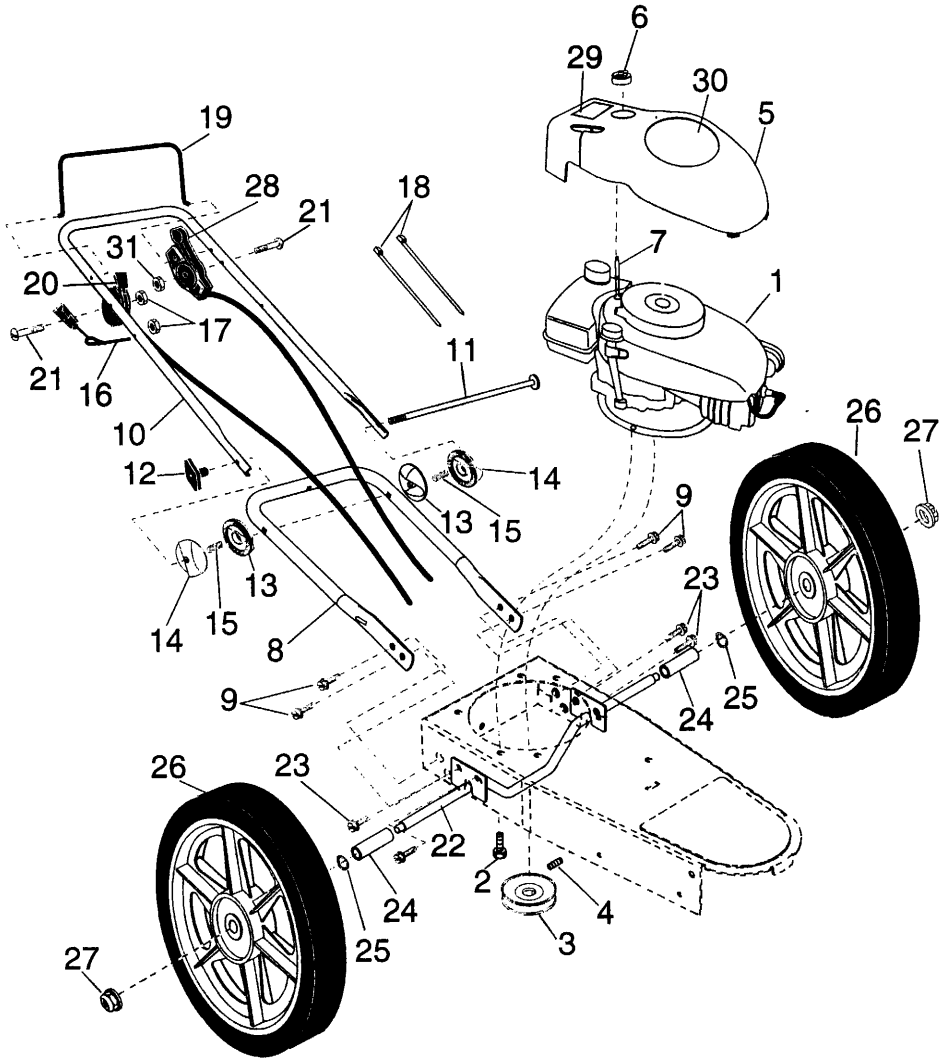

# WEEDTRIMMER - MODEL NUMBER 917.773720

KEY NO.	PART NO.	DESCRIPTION
1	-----	Engine, Craftsman, Model Number 143.015504 (See Breakdown)
2	150406	Bolt, Engine Mounting 3/8-16
3	169791	Pulley, Engine (Includes Setscrew, Key #4)
4	STD502502	Setscrew, Pulley
5	174317	Cover, Engine, with Screen
6	174274	Knob, Engine Cover
7	174030	Stud, Engine Cover
8	169821X479	Handle, Lower
9	150078	Screw, Hex Washer Head 5/16-18 x .75
10	169797X479	Handle, Upper
11	170980	Bolt, Handle
12	136376	Knob, Handle
13	170681	Adjuster, Handle, Inside
14	170682	Adjuster, Handle, Outside
15	170554	Spring, Handle Adjust
16	153638	Guide, Rope
17	63601	Locknut 1/4 x 20
18	66426	Wire Tire
19	171449	Control Bar
20	174934	Throttle Control
21	158755	Screw, Hex Washer Head
22	174750X004	Axle Shaft Assembly
23	150078	Screw, Hex Washer Head 5/16-18 x .75
24	174751	Spacer, Axle
25	57143	Washer, Wave
26	752063	Wheel, 14 x 2
27	83923	Hex Flange Locknut 3/8-16
28	174037	Drive Control
29	174034	Decal, Warning
30	178351	Decal, Engine Cover
31	751152	Nut
--	177824	Operator's Manual, European
--	177825	Operator's Manual, Scandinavian
--	178165	Repair Parts Manual

**NOTE:** All component dimensions given in U.S. inches. 1 Inch = 25.4 mm

KEY NO.	PART NO.	DESCRIPTION
--	590763	Rewind Starter
1	590599A	Spring Pin (Incl. 4)
2	590600	Washer
3	590696	Retainer
4	590601	Washer
5	590697	Brake Spring
6	590698	Starter Dog
7	590699	Dog Spring
8	590700	Pulley & Rewind Spring Ass'y.
11	590764	Starter Housing Ass'y.
12	590535	Starter Rope (Length 98" x 9/64" dia.)
13	590701	Starter Handle