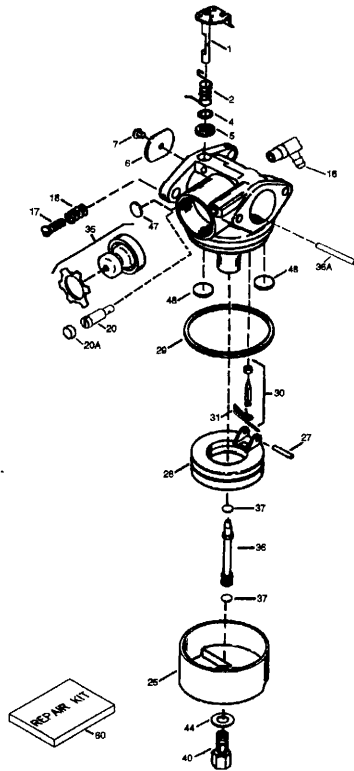

**NOTE:** All component dimensions given in U.S. inches. 1 inch = 25.4 mm

KEY NO.	PART NO.	DESCRIPTION
--	640262	Carburetor (Incl. 184 of Engine Parts List)
1	631615	Throttle Shaft & Lever Assembly
2	631767	Throttle Return Spring
4	631184	* Dust Seal Washer
5	631183	* Dust Seal (Throttle)
6	640070	Throttle Shutter
7	650506	* Shutter Screw
16	631807	Fuel Fitting
17	651025	Throttle Crack Screw/Idle Speed Screw
18	630766	Tension Spring
20	640018	Idle Restrictor Screw
20A	640200	Idle Restrictor Scrwe Cap (Black)
25	631867	Float Bowl
27	631024	* Float Shaft
28	632019	Float
29	631028	* Float Bowl "O" Ring
30	631021	* Inlet Needle, Seat, & Clip (Incl. 31)
31	631022	Spring Clip
35	640259	Primer Bulb/Retainer Ring
36	640080	Main Nozzle Tube
36A	632766	Carburetor Tube
37	632547	* "O" Ring, Main Nozzle Tube
40	640175	High Speed Bowl Nut
44	27110A	* Bowl Nut Washer
47	630748	* Welch Plug, Idle Mixture Well
48	631027	* Welch Plug, Atmospheric Vent
60	632760B	Repair kit (Incl. Items Marked *)